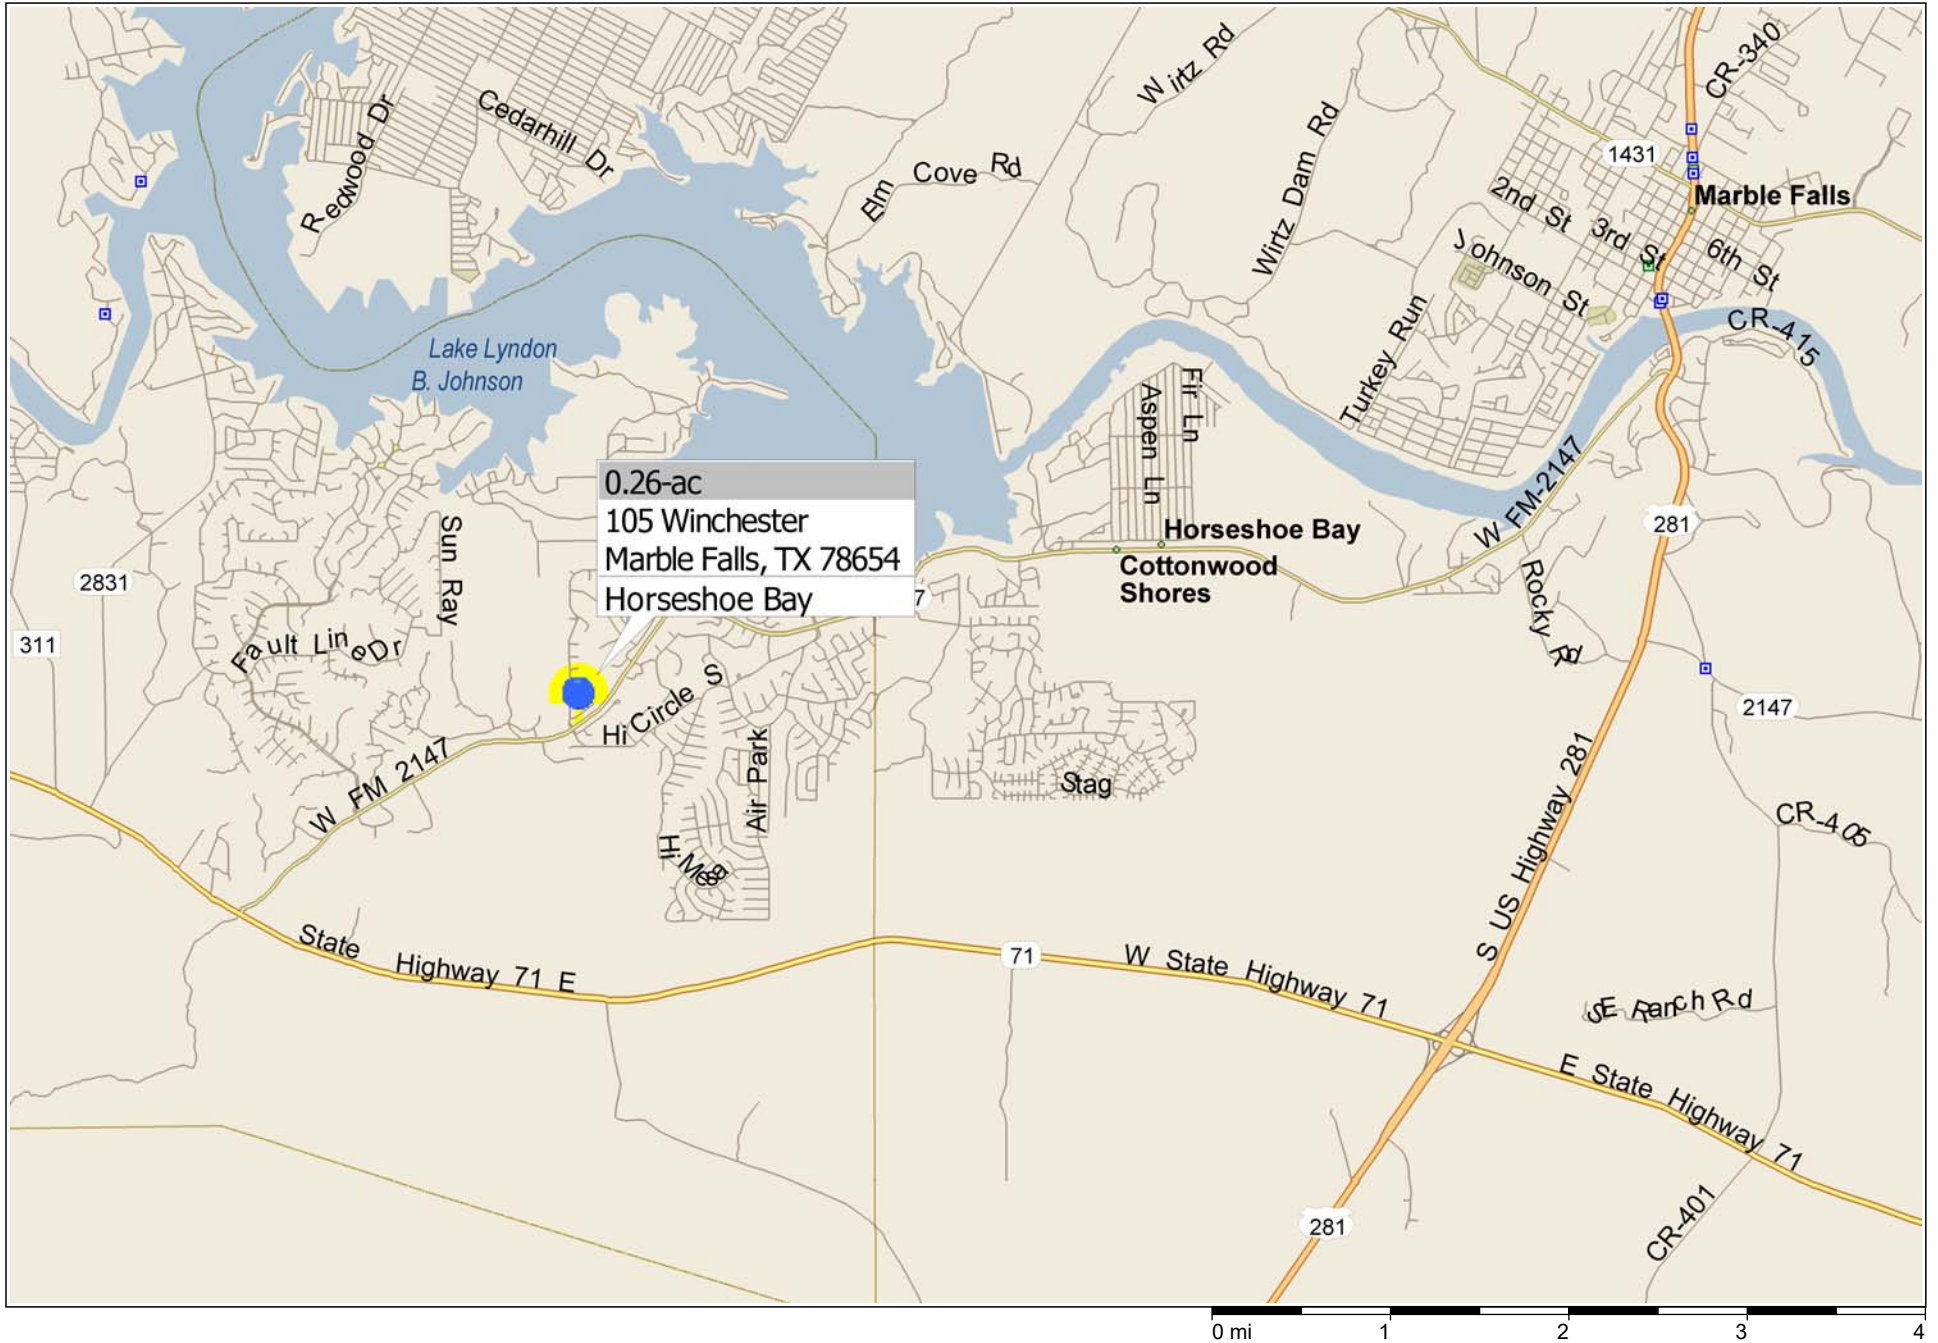

105 Winchester ~ Horseshoe Bay

Copyright © and (P) 1988–2010 Microsoft Corporation and/or its suppliers. All rights reserved. <http://www.microsoft.com/mappoint/>
Certain mapping and direction data © 2010 NAVTEQ. All rights reserved. The Data for areas of Canada includes information taken with permission from Canadian authorities, including: © Her Majesty the Queen in Right of Canada, © Queen's Printer for Ontario. NAVTEQ and NAVTEQ ON BOARD are trademarks of NAVTEQ. © 2010 Tele Atlas North America, Inc. All rights reserved. Tele Atlas and Tele Atlas North America are trademarks of Tele Atlas, Inc. © 2010 by Applied Geographic Systems. All rights reserved.

Hi Cir W

Hi Cir W

Hi Cir W

Hi Cir W

Winchester

900 FT

900 FT

900 FT

900 FT

900 FT

900 FT

900 FT

Coit

2147