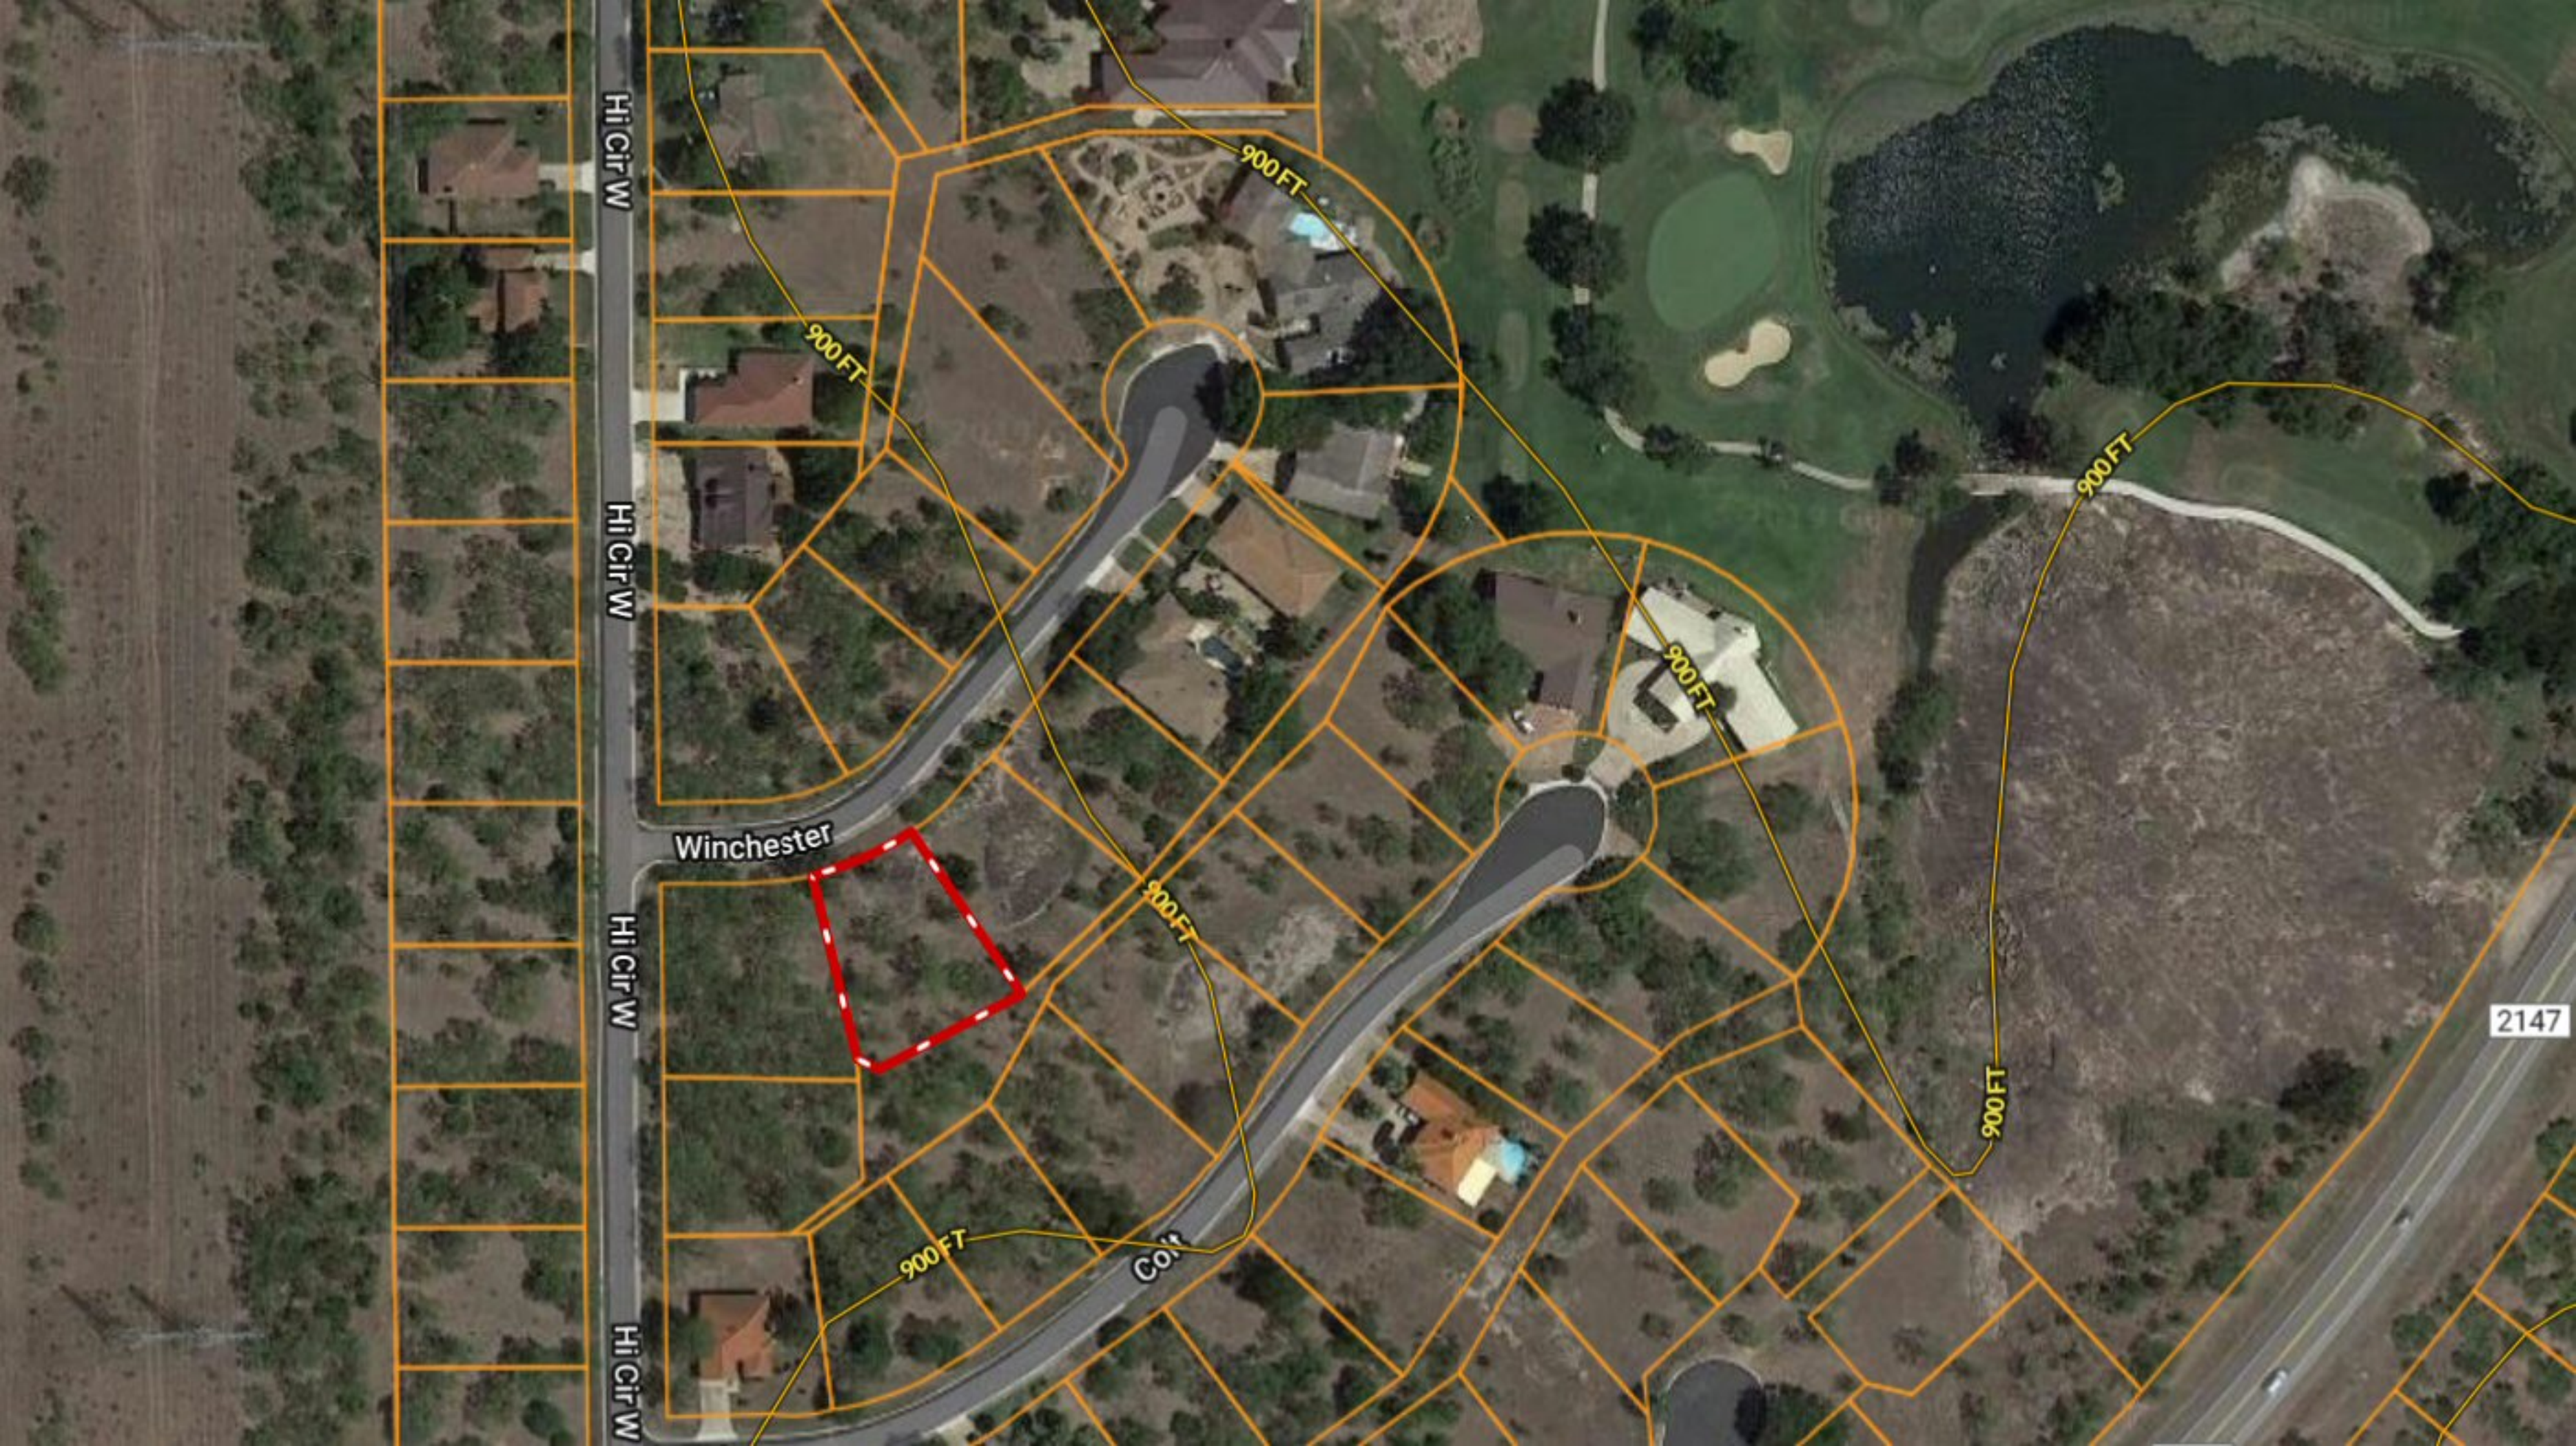

105 Winchester ~ Horseshoe Bay

Copyright © and (P) 1988–2010 Microsoft Corporation and/or its suppliers. All rights reserved. <http://www.microsoft.com/mappoint/>
Certain mapping and direction data © 2010 NAVTEQ. All rights reserved. The Data for areas of Canada includes information taken with permission from Canadian authorities, including: © Her Majesty the Queen in Right of Canada, © Queen's Printer for Ontario. NAVTEQ and NAVTEQ ON BOARD are trademarks of NAVTEQ. © 2010 Tele Atlas North America, Inc. All rights reserved. Tele Atlas and Tele Atlas North America are trademarks of Tele Atlas, Inc. © 2010 by Applied Geographic Systems. All rights reserved.

Hi Cir W

Hi Cir W

Hi Cir W

Hi Cir W

Winchester

900 FT

900 FT

900 FT

900 FT

900 FT

900 FT

900 FT

Coit

2147