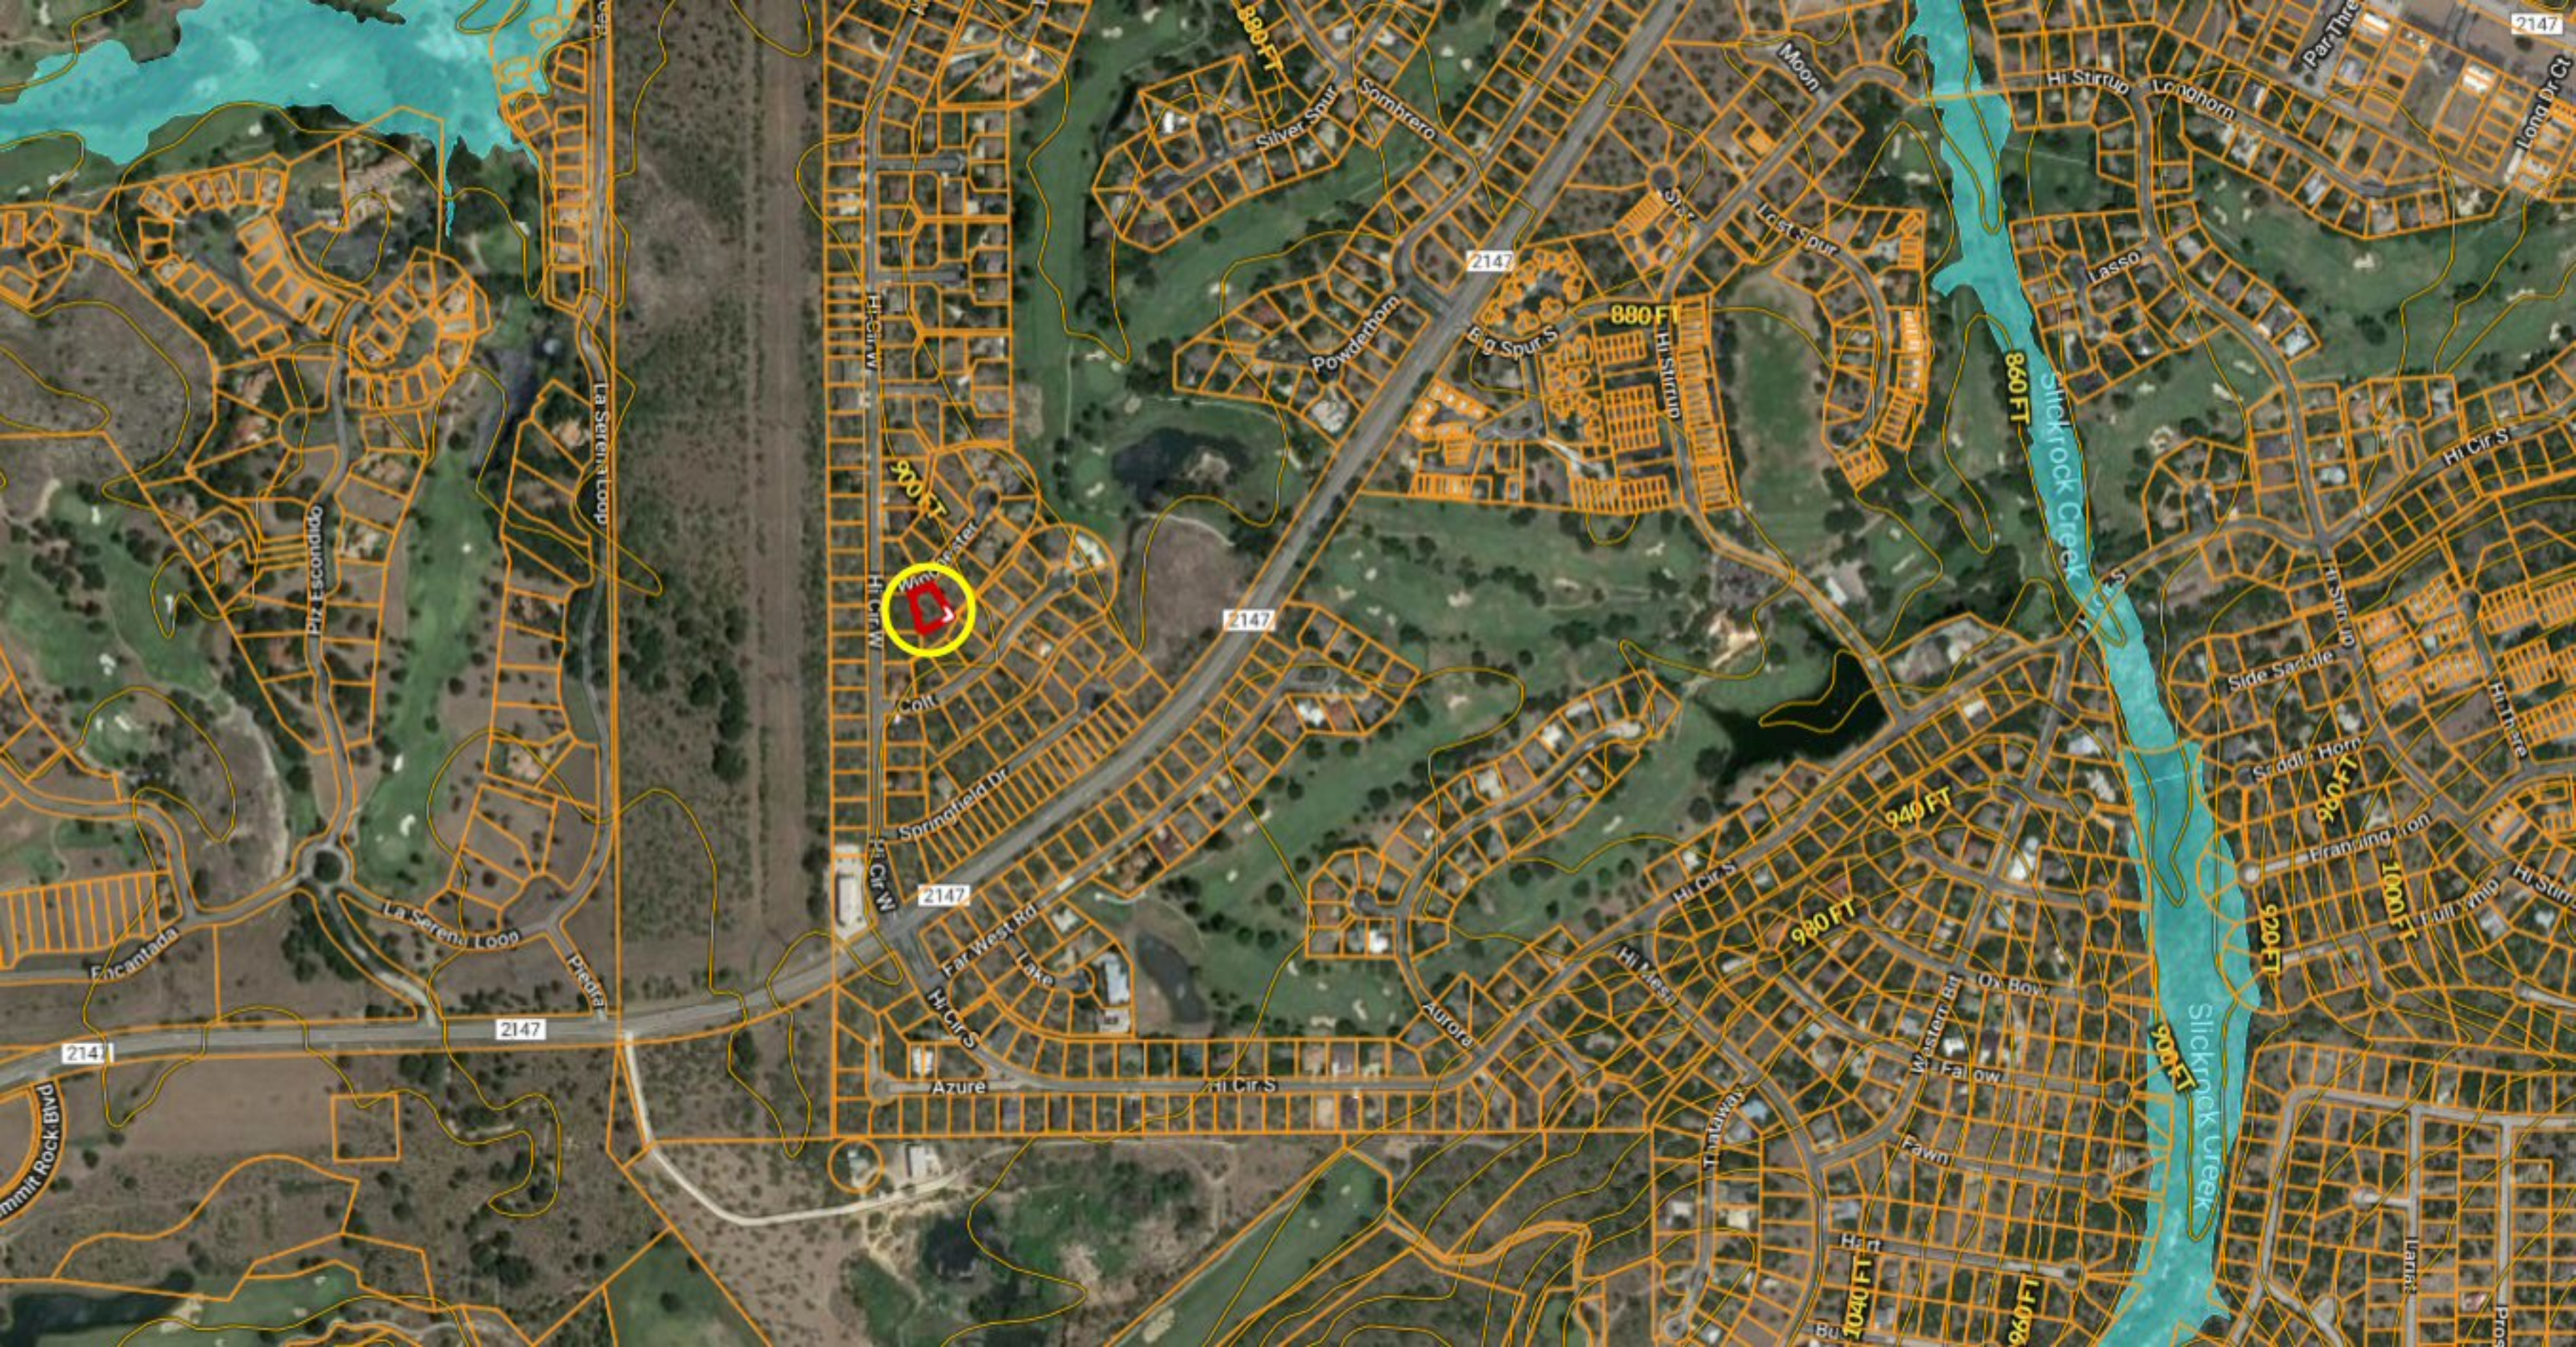

105 Winchester ~ Horseshoe Bay

Copyright © and (P) 1988–2010 Microsoft Corporation and/or its suppliers. All rights reserved. <http://www.microsoft.com/mappoint/>
Certain mapping and direction data © 2010 NAVTEQ. All rights reserved. The Data for areas of Canada includes information taken with permission from Canadian authorities, including: © Her Majesty the Queen in Right of Canada, © Queen's Printer for Ontario. NAVTEQ and NAVTEQ ON BOARD are trademarks of NAVTEQ. © 2010 Tele Atlas North America, Inc. All rights reserved. Tele Atlas and Tele Atlas North America are trademarks of Tele Atlas, Inc. © 2010 by Applied Geographic Systems. All rights reserved.

Hi Cir W

Hi Cir W

Hi Cir W

Hi Cir W

Winchester

900 FT

900 FT

900 FT

900 FT

900 FT

900 FT

900 FT

Coit

2147