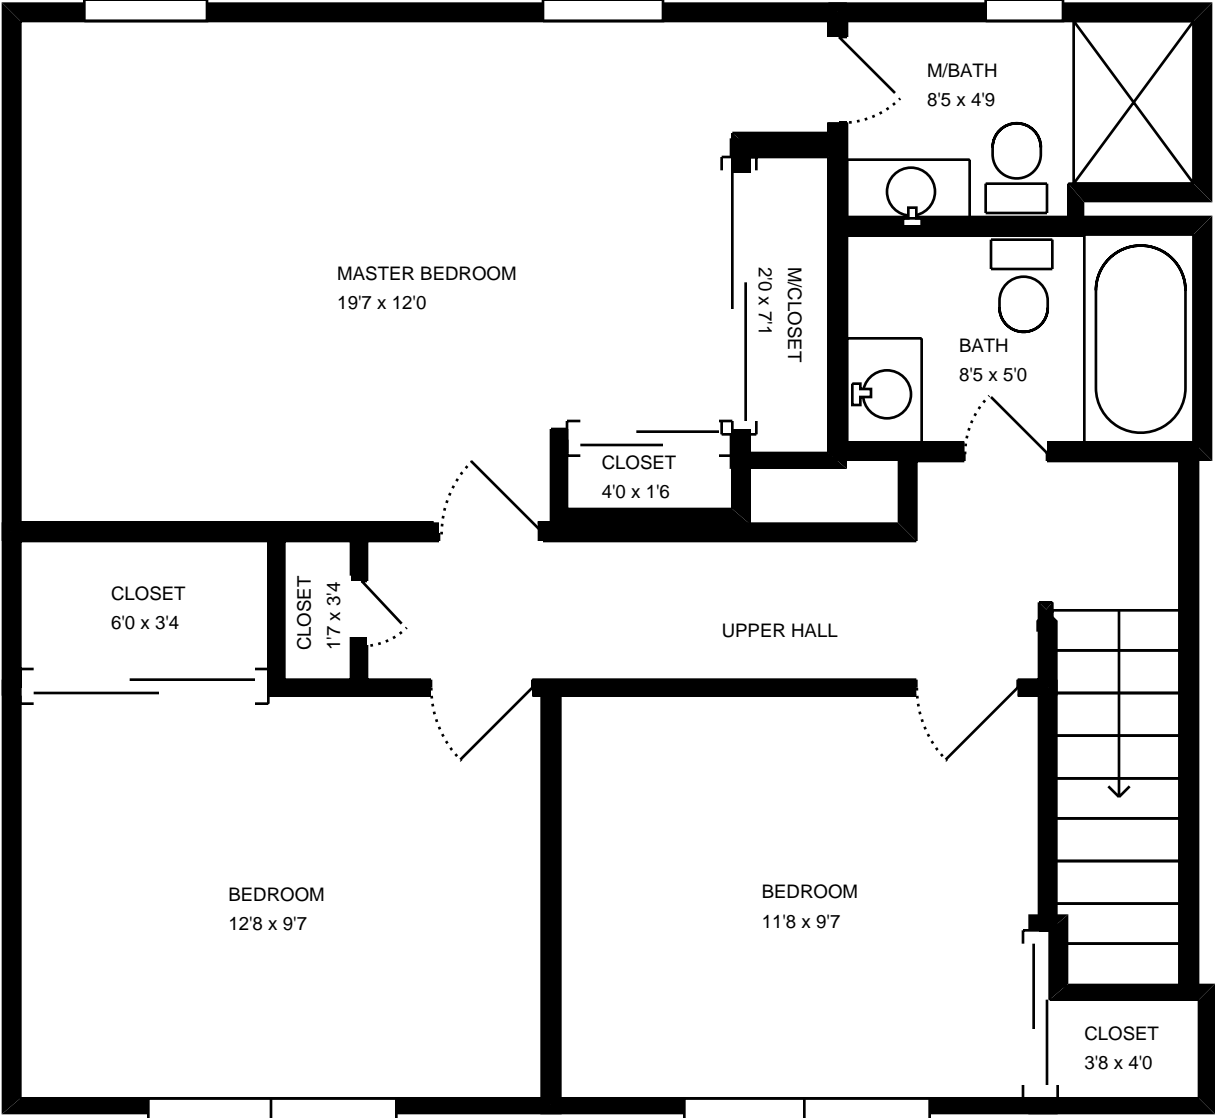

Property Address:
22803 Braken Manor Ln
Katy, TX 77449

Property Address:
22803 Braken Manor Ln
Katy, TX 77449