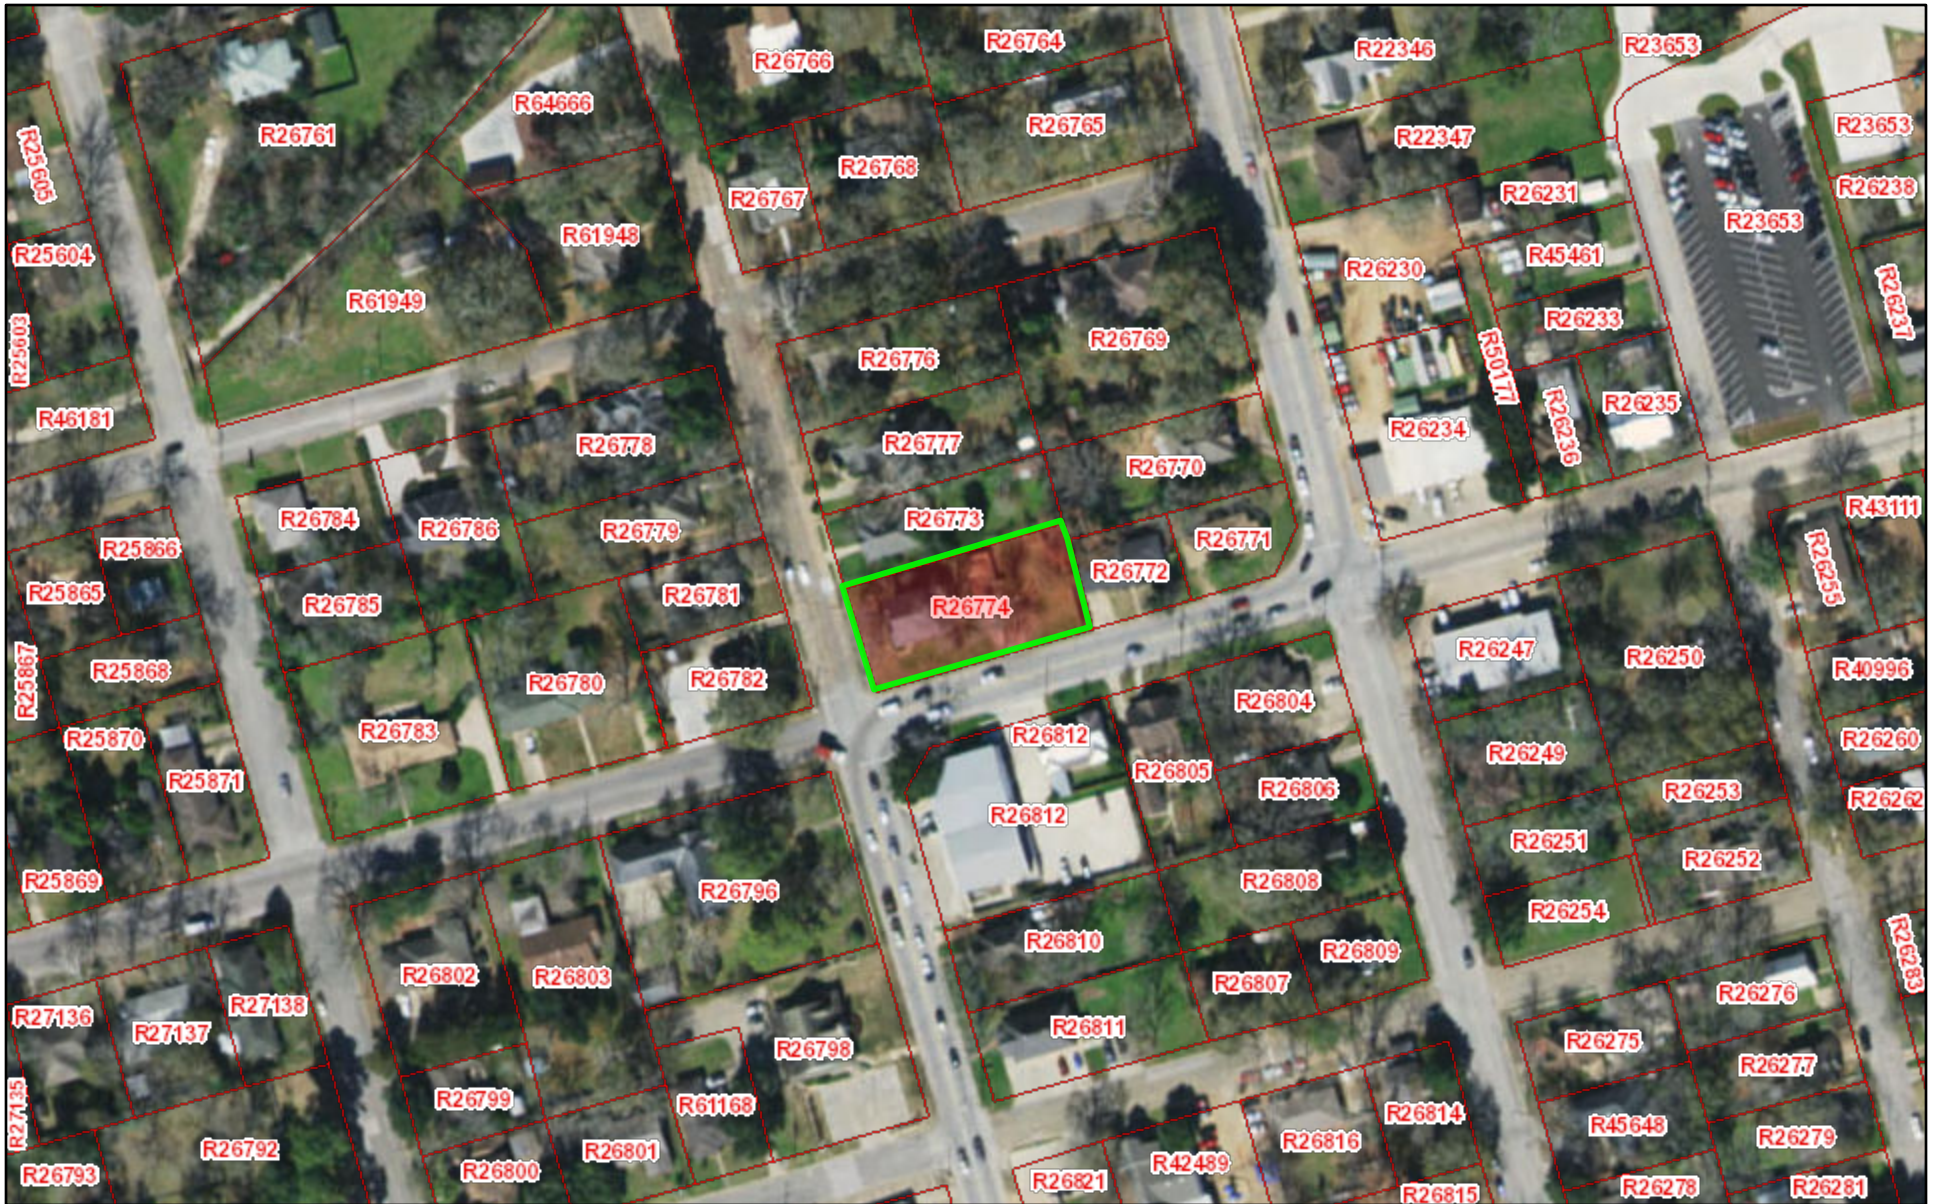

1307 S Day Street

June 21, 2019

□ Parcels

Source: Esri, DigitalGlobe, GeoEye, Earthstar Geographics, CNES/Airbus DS, USDA, USGS, AeroGRID, IGN, and the GIS User Community

Washington County Appraisal District & BIS Consulting - www.bisconsultants.com