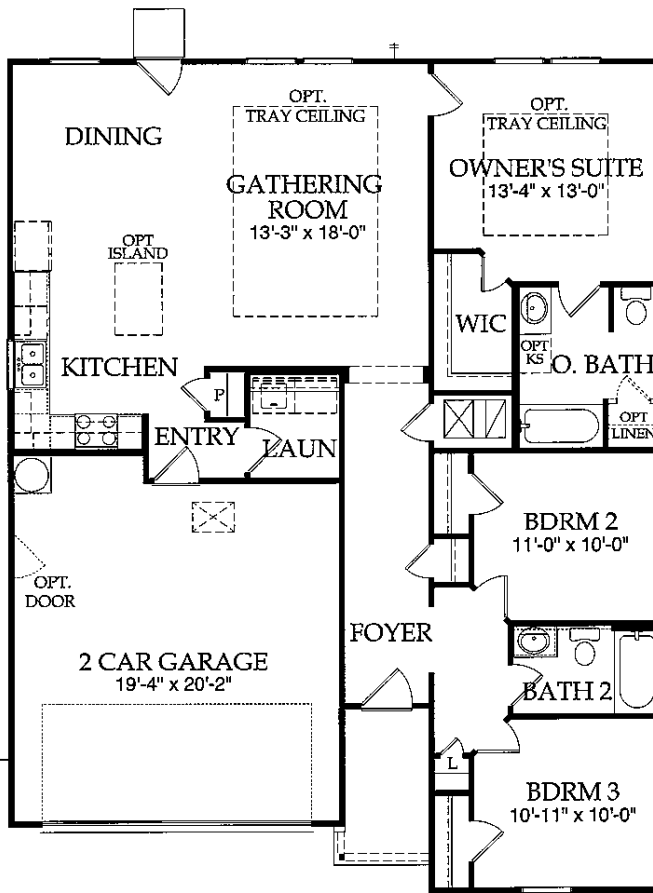

## SERENADA

1,399 Square Feet

- 3 Bedrooms
- 2 Baths
- 2-Car Garage

### OPTIONAL:

- Uncovered or Covered Patio
- Kitchen Island
- Owner's Bath:
  - Shower
  - Garden Tub with Shower
  - Double Vanity
  - Knee Space
  - Linen Closet

Single-Level

Uncovered Patio Option

Covered Patio Option