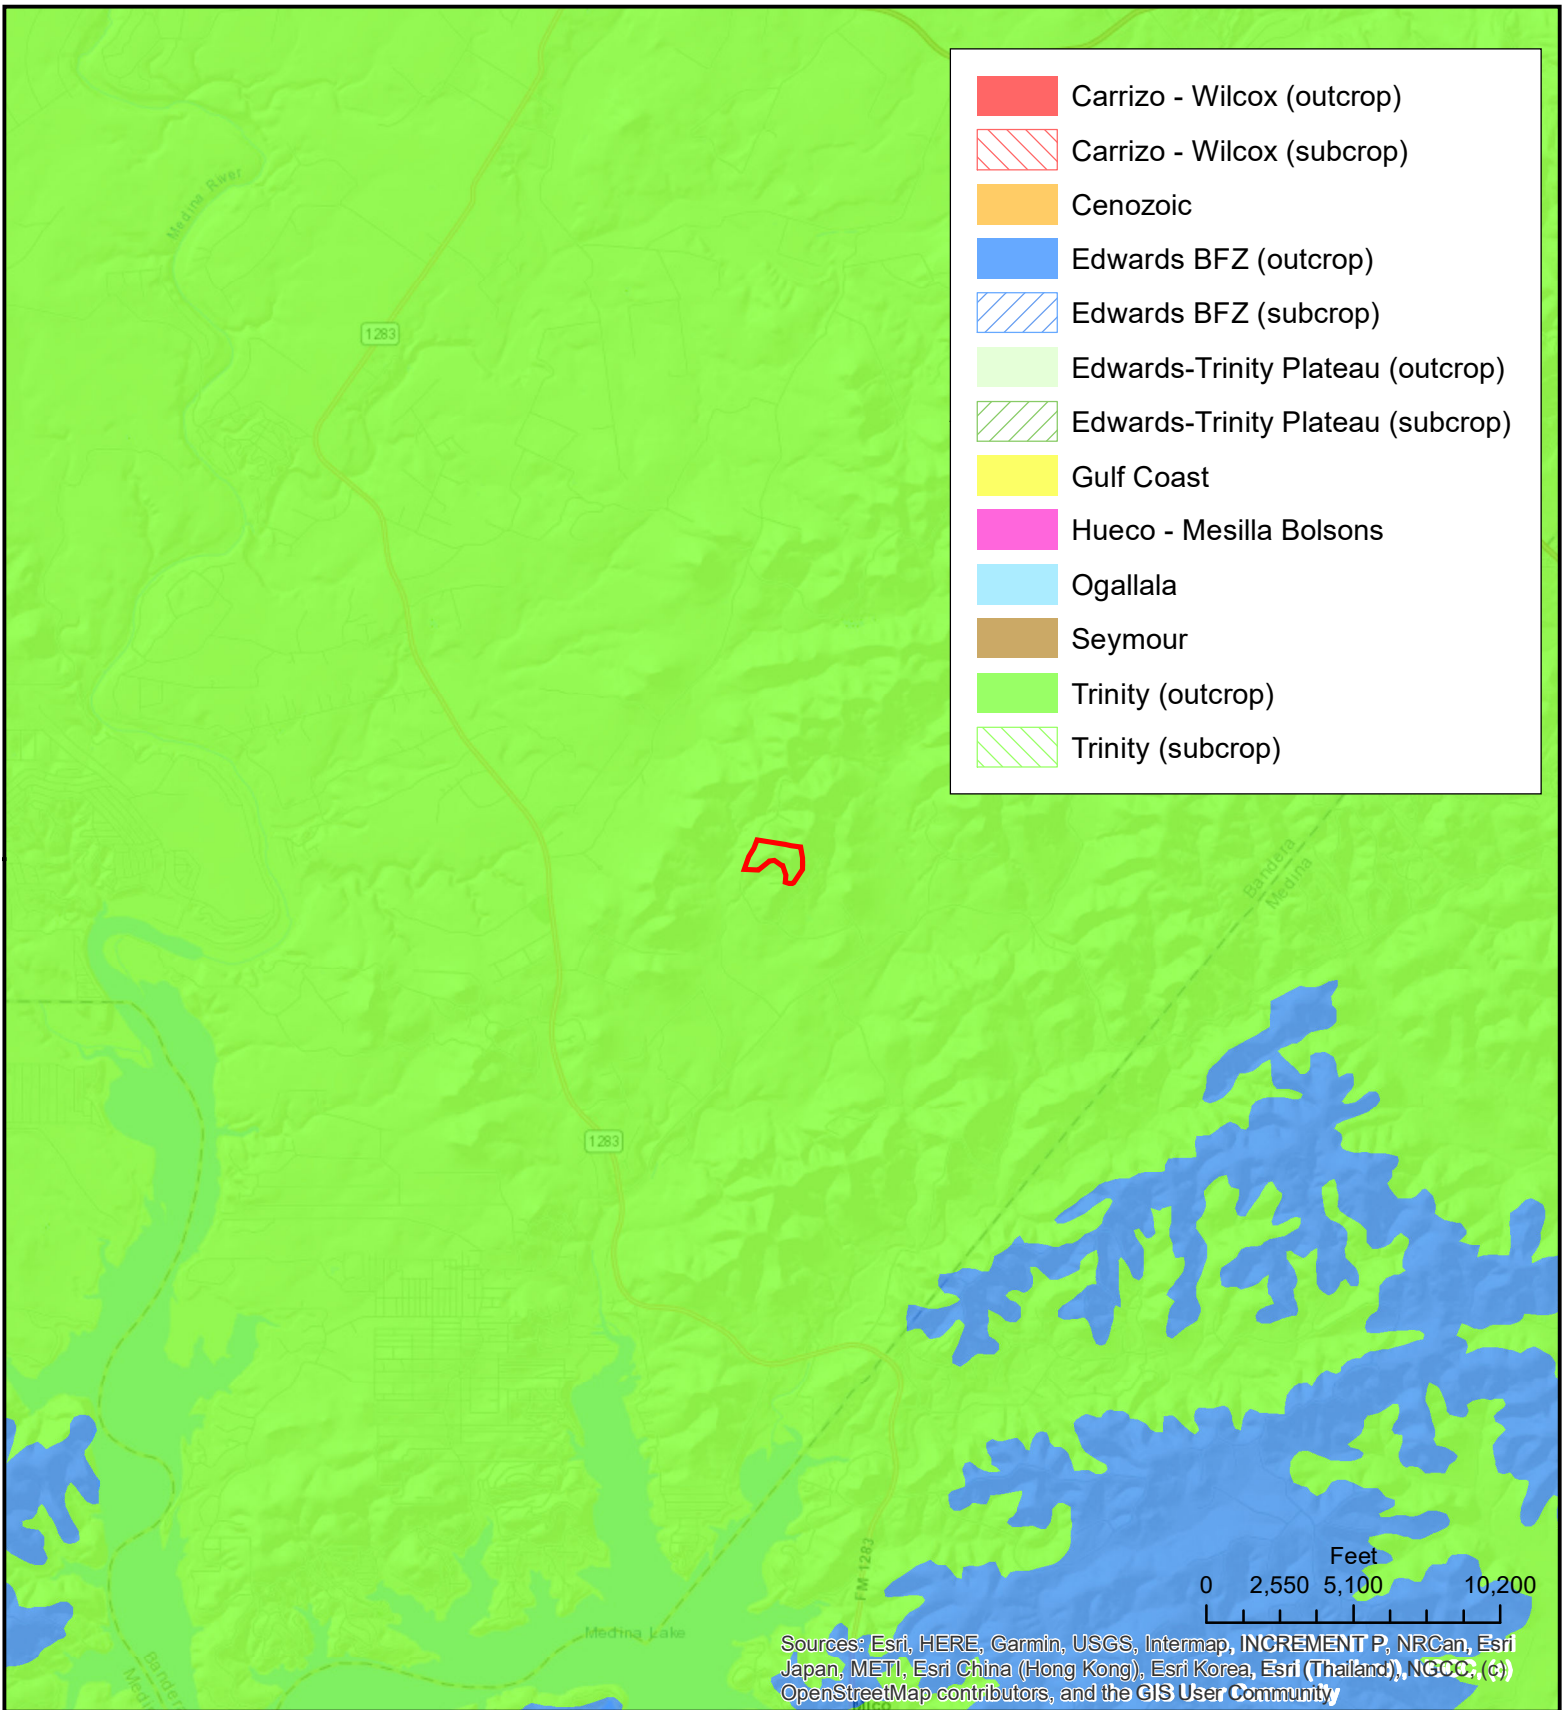

# Carter Ranch | +/- 39.010 Acres | Bandera County

**Legend**

 Property Boundary

**Legals**

MOUNTAIN VIEW 1 LT 21 PT 2.98 ACRES  
 MOUNTAIN VIEW 1 LT 29 20.06 ACRES  
 MOUNTAIN VIEW 1 LT 21 PT 15.97 ACRES