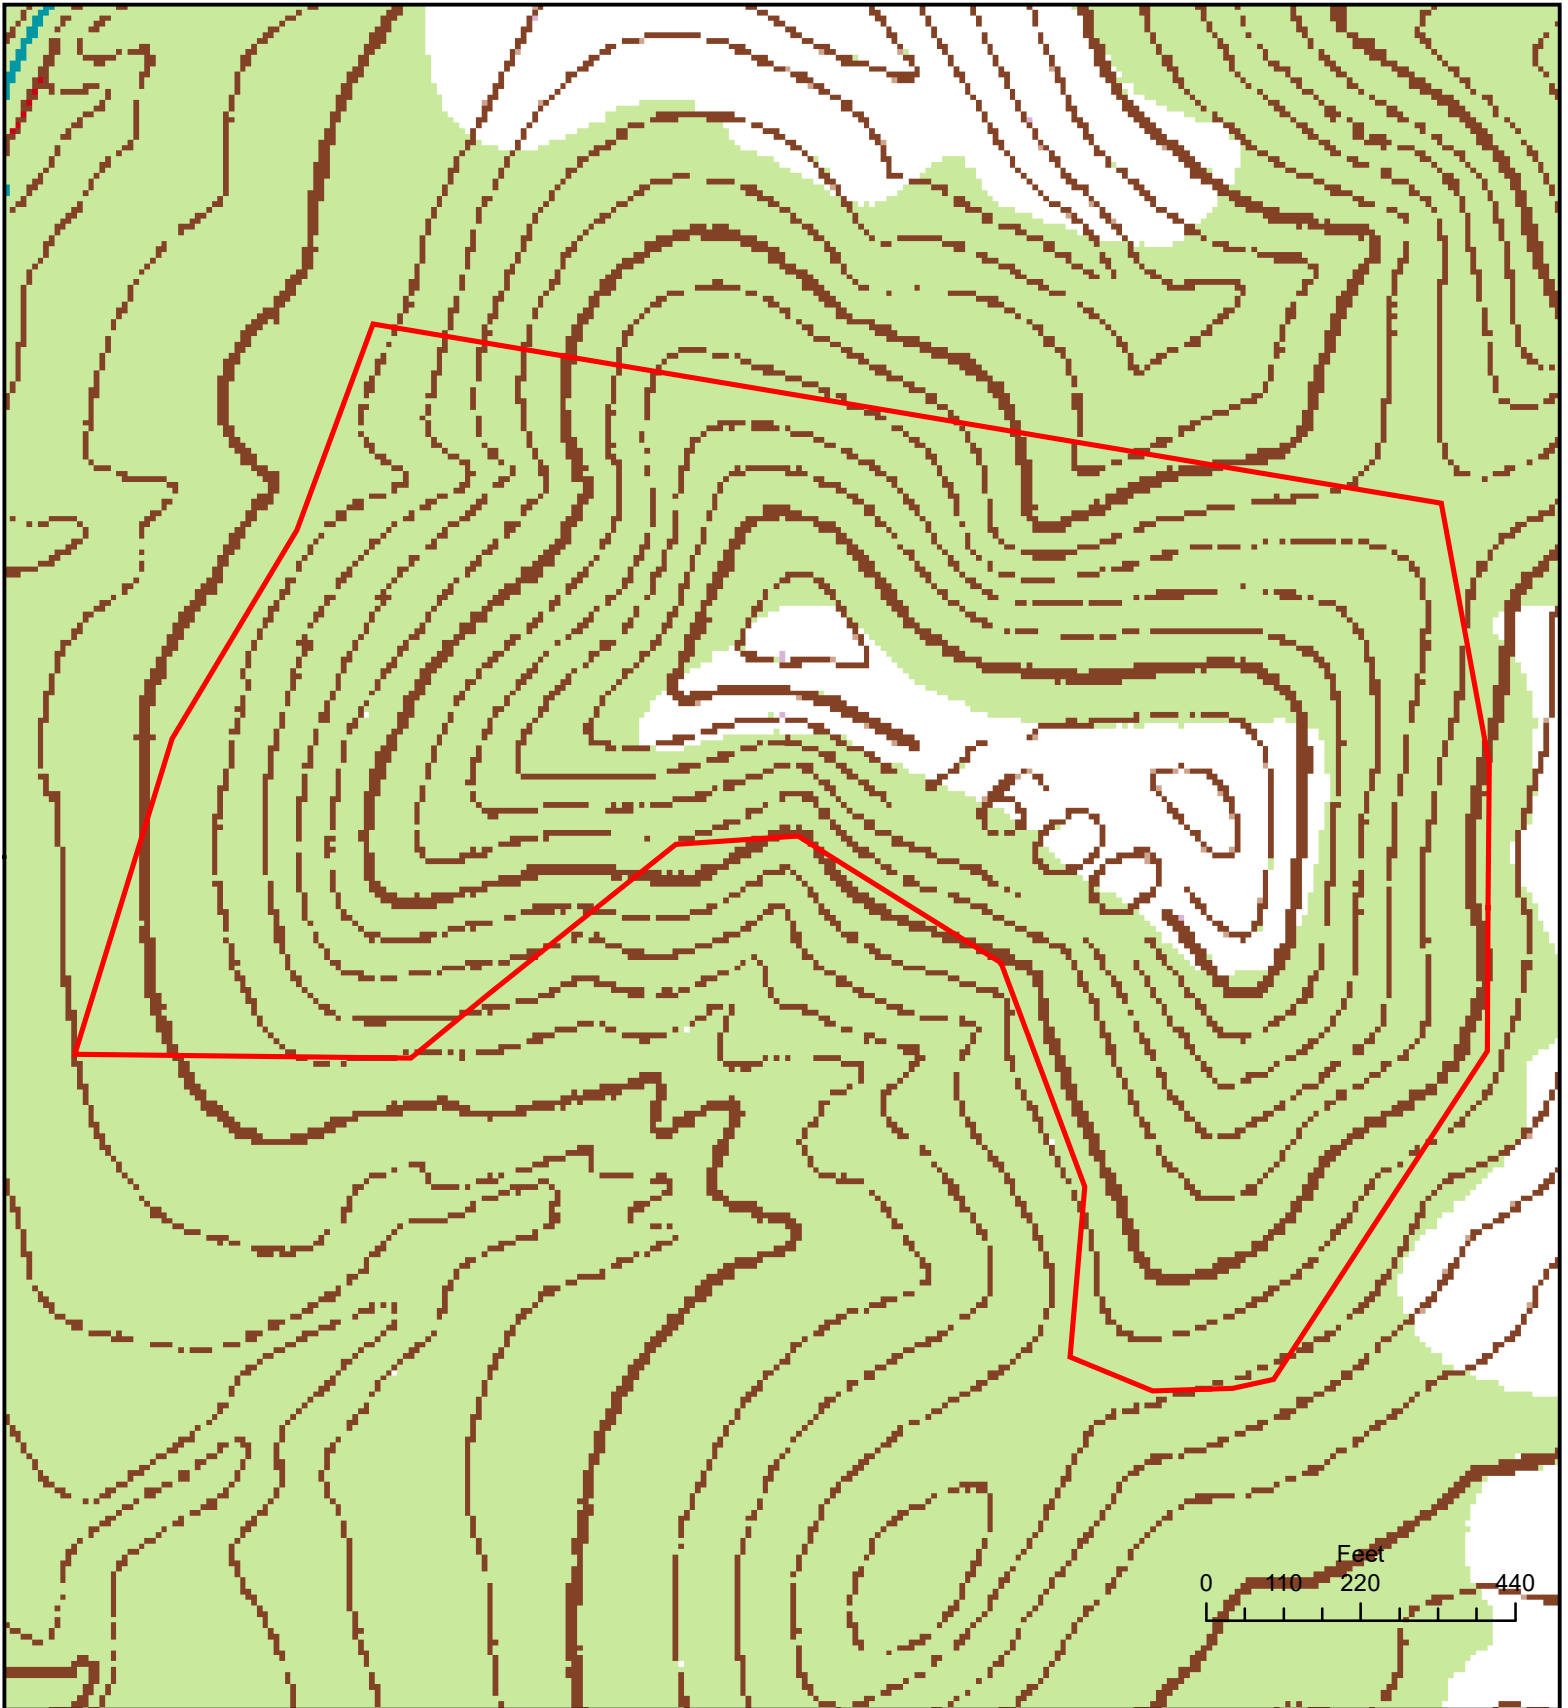

Carter Ranch | +/- 39.010 Acres | Bandera County

Legend

Property Boundary

Legals

- MOUNTAIN VIEW 1 LT 21 PT 2.98 ACRES
- MOUNTAIN VIEW 1 LT 29 20.06 ACRES
- MOUNTAIN VIEW 1 LT 21 PT 15.97 ACRES