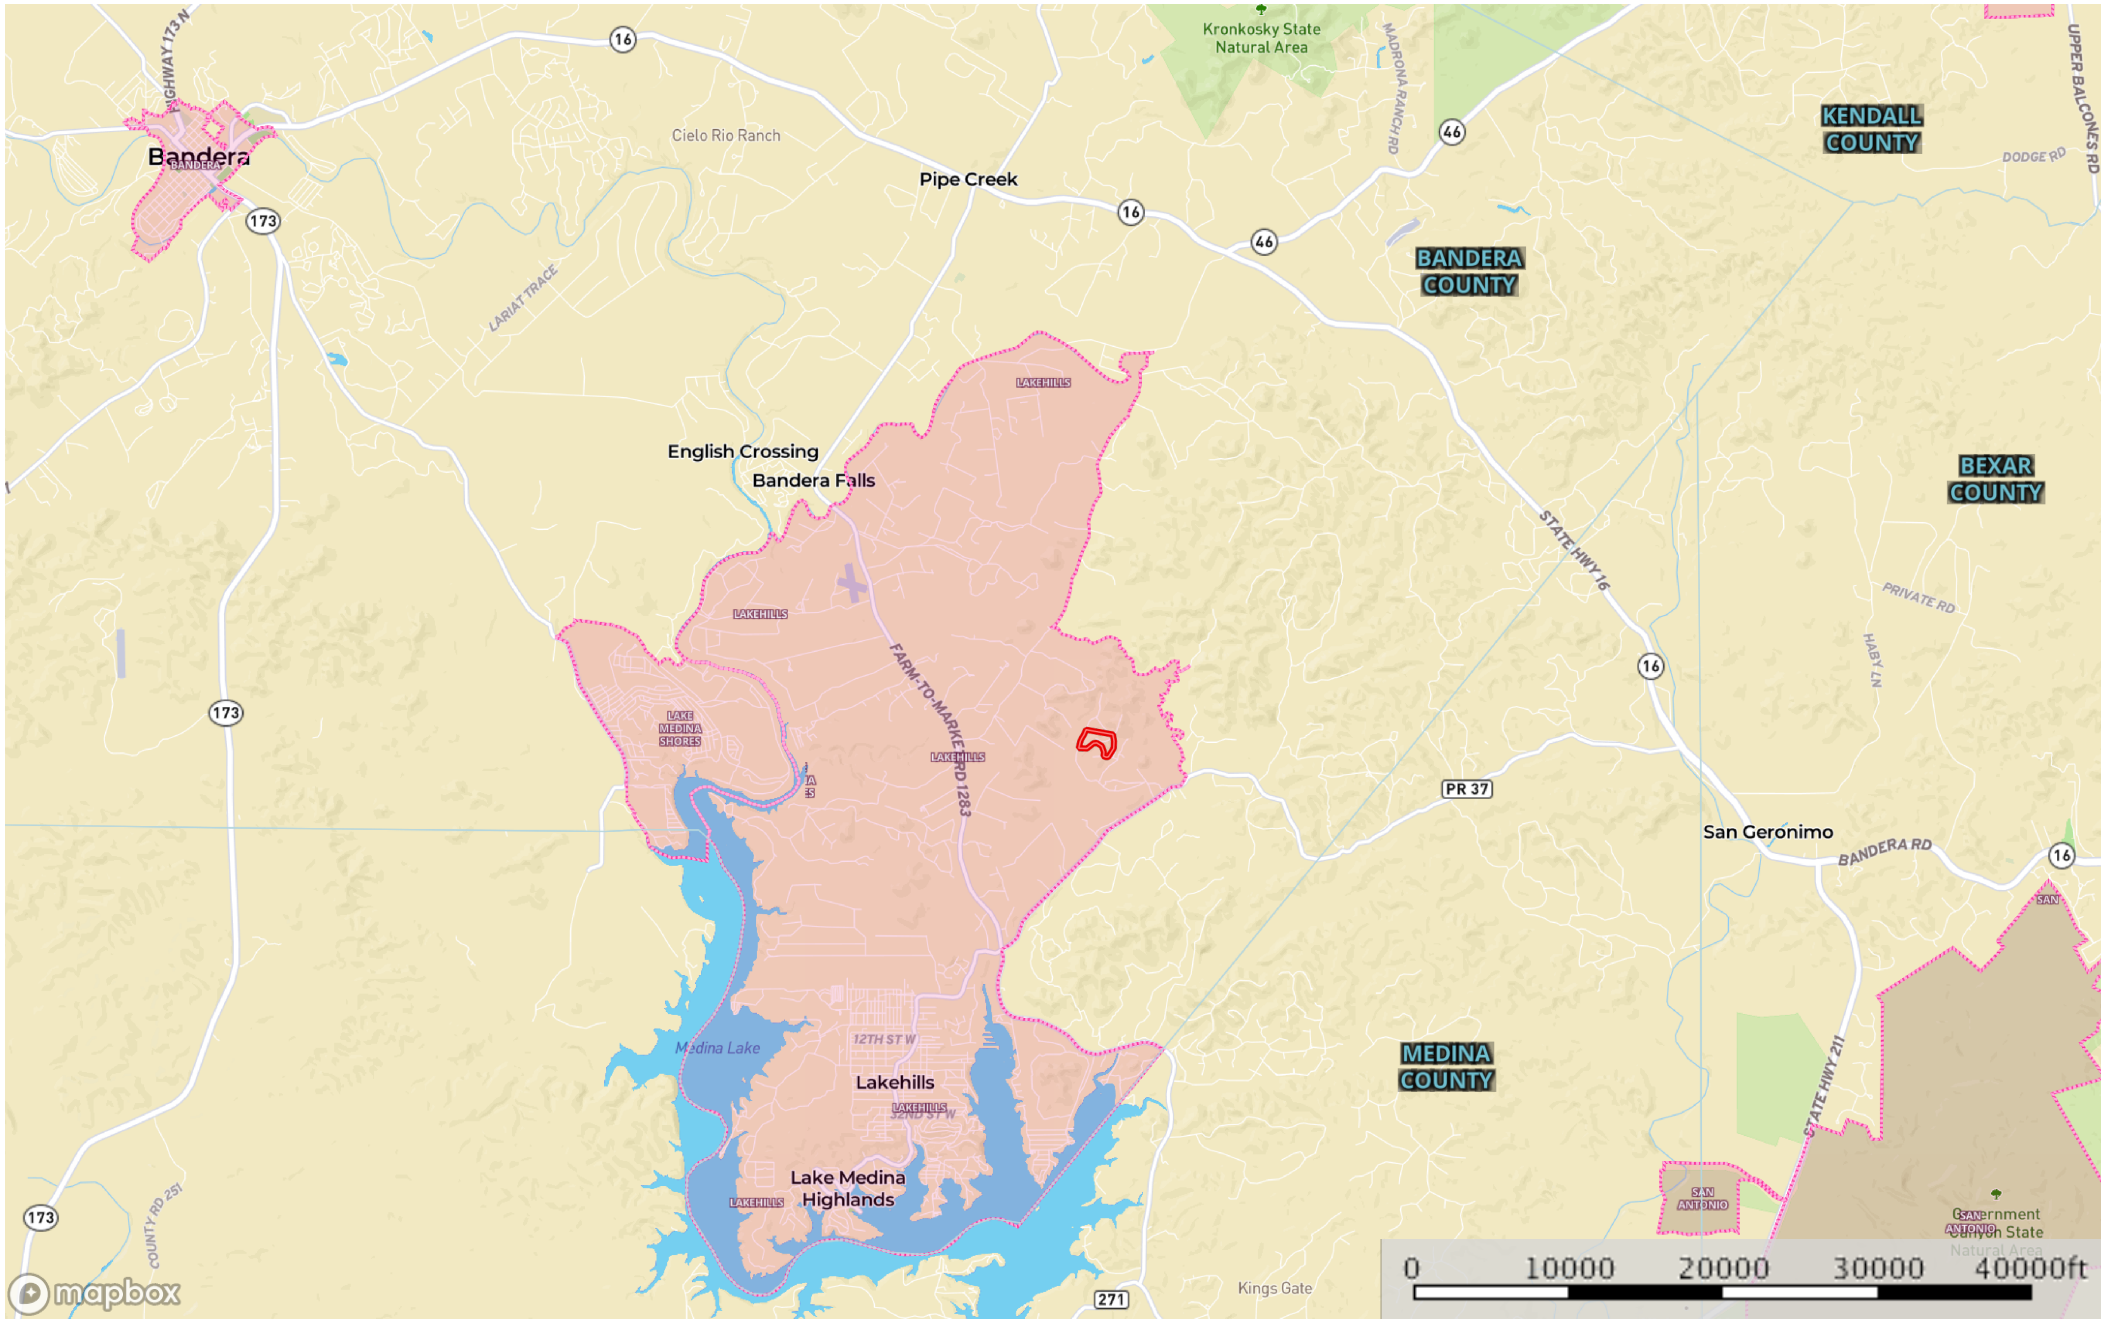

Carter Ranch

Bandera County, Texas, 39.01 AC +/-

 Boundary