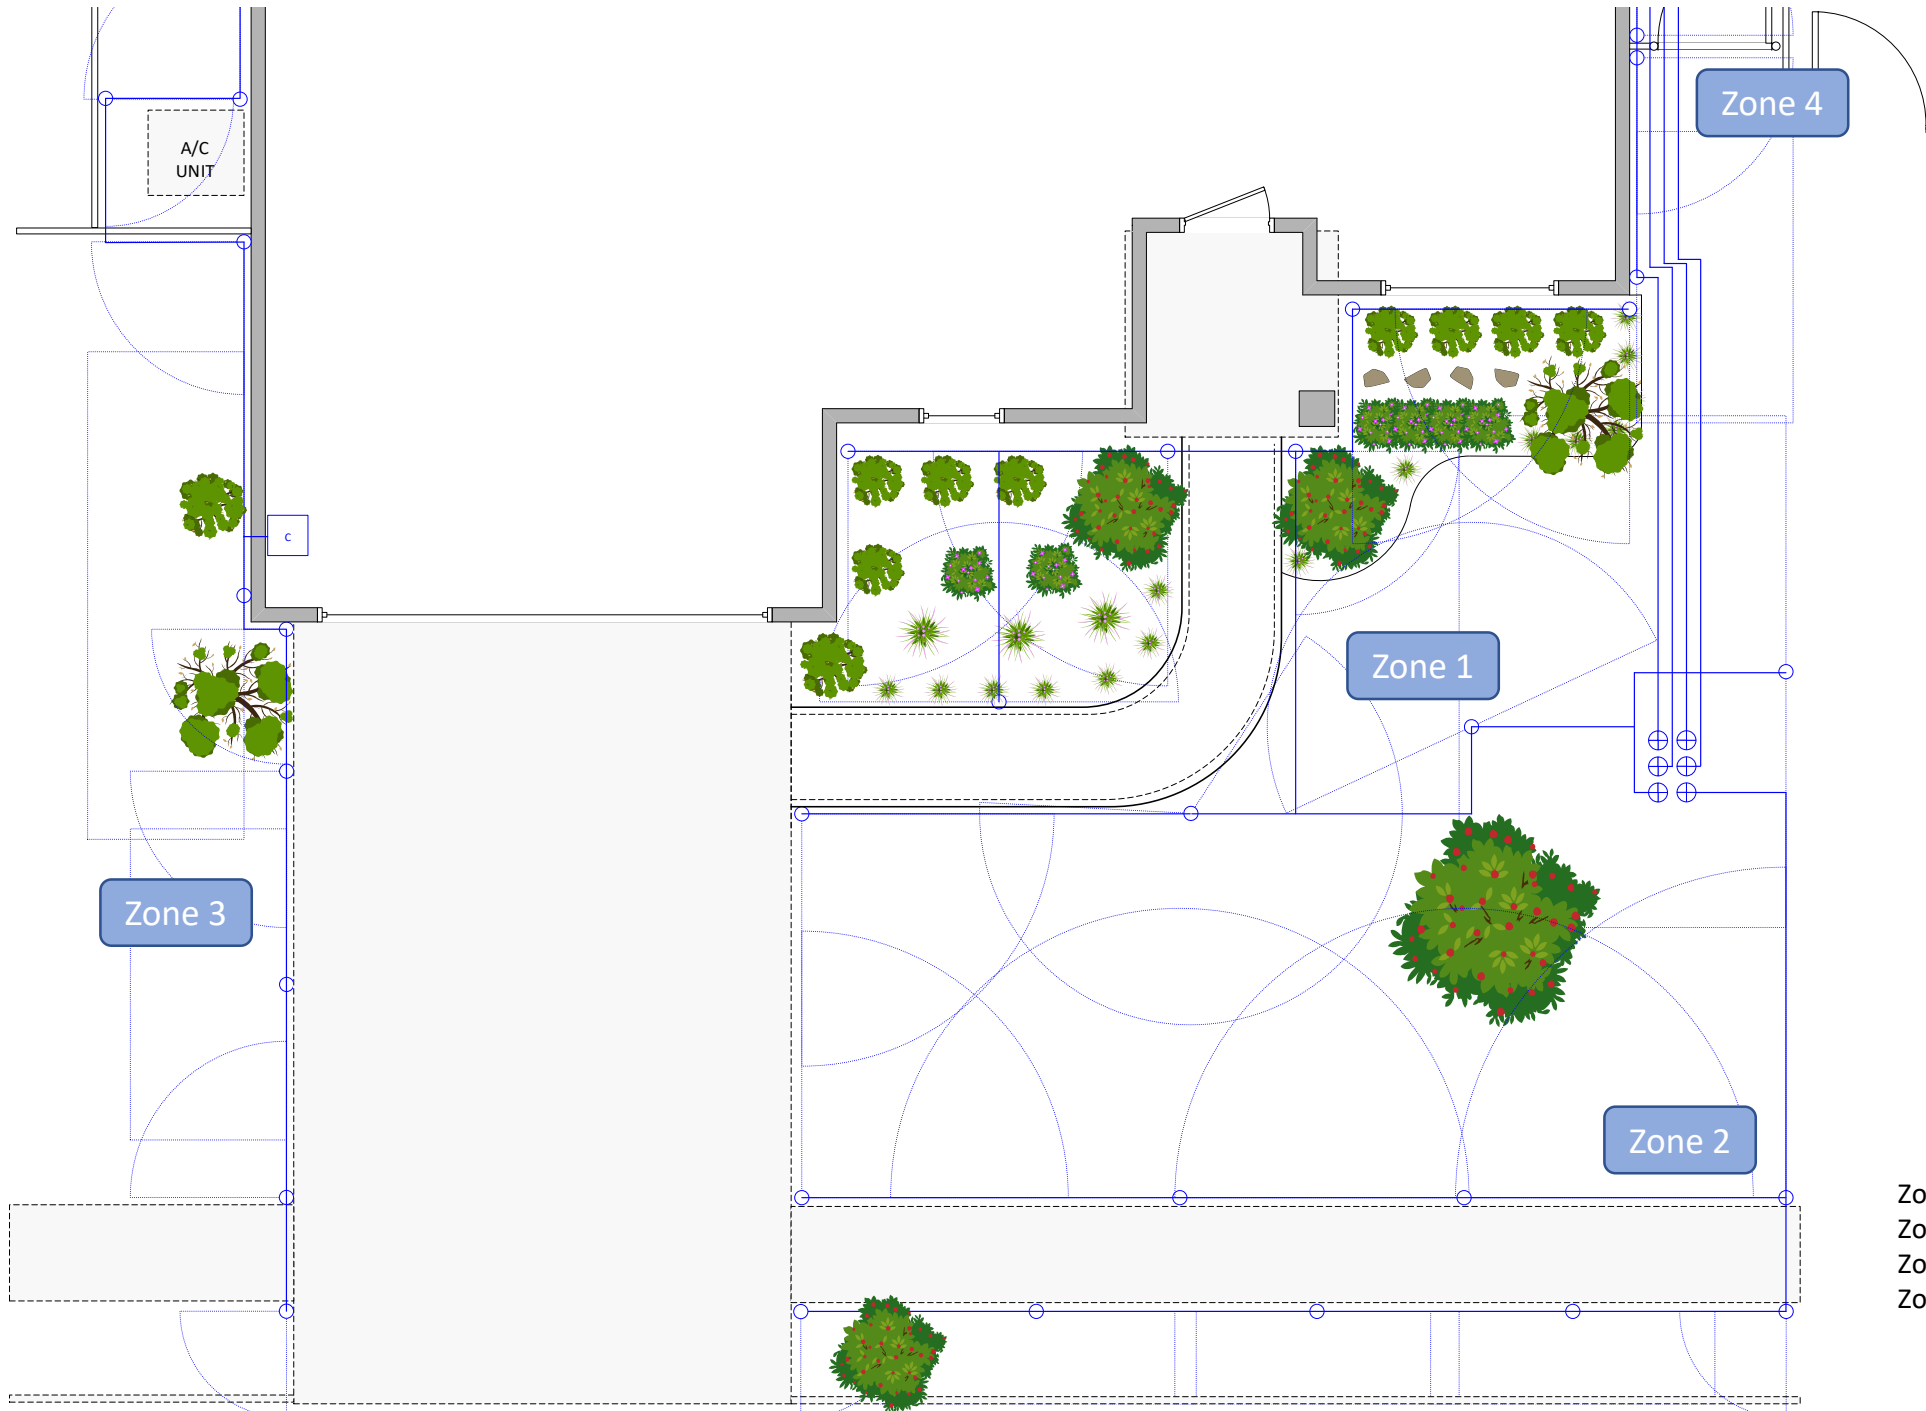

Zone 3

Zone 1

Zone 4

Zone 2

Front Yard Sprinkler

- Zone 1 – Front Flower Beds
- Zone 2 – Front Lawn
- Zone 3 – Front Side Lawn
- Zone 4 – Back Side Lawn