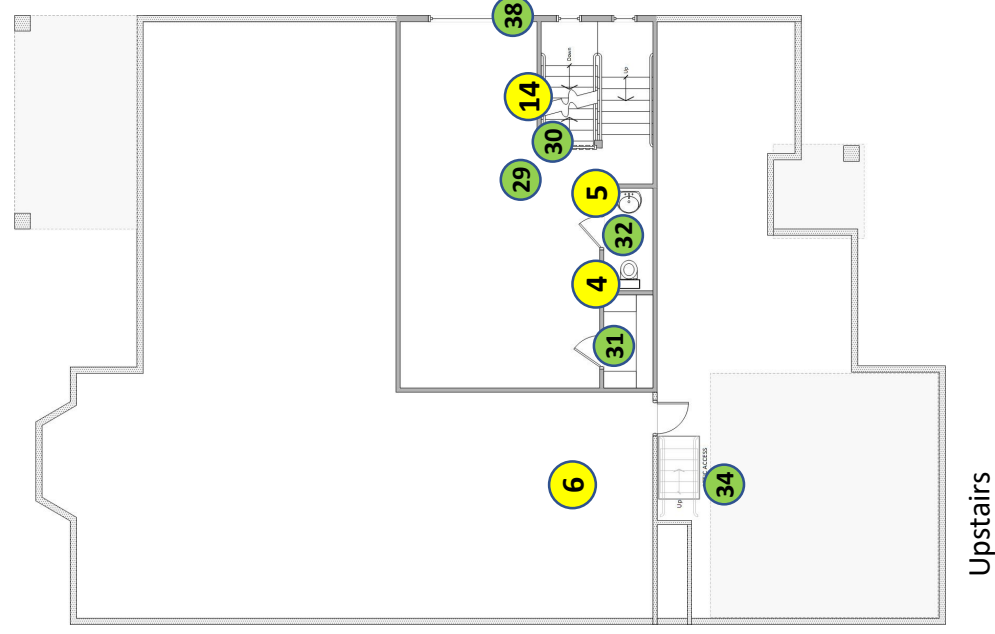

Current Smart Home Devices

- Security
  1. Front Door Lock
  2. Back Door Lock
- Thermostat
  3. Downstairs Hall
  4. Upstairs Gameroom
- Lighting
  5. Stairs [3-way] (switch)
  6. Attic (outlet)
  7. Back Door (outlet)
  8. Dining Room (outlet)
  9. Driveway (switch)
  10. Entrance Hall (outlet)
  11. Front Entrance (switch)
  12. Front Porch (switch)
  13. Front Porch (outlet)
  14. Gameroom (outlet)
  15. Kitchen (outlet)
  16. Guestroom (outlet)
- **Lighting Convenience/Efficiency**
  17. Storage Closet (light w/motion sensor)
  18. Pantry (light w/motion sensor)
  19. Laundry Room (light w/motion sensor)
  20. Master Bedroom (remote light/fan dimmer)
  21. Master Closet (light w/motion sensor)
  22. Master Bathroom (light dimmer w/motion sensor)
  23. Master Toilet Room (light w/motion sensor)
  24. Bedroom (fan dimmer)
  25. Bedroom closet
  26. Bedroom (light dimmer)
  27. Bathroom (light w/motion sensor)
  28. ½ Bathroom (light w/motion sensor)
  29. Gameroom (light dimmer w/motion sensor)
  30. Gameroom (light dimmer)
  31. Upstairs Closet (light w/motion sensor)
  32. Upstairs Bathroom (light w/motion sensor)
  33. Fireplace
  34. Attic (lighted switch)
  35. Garage (lighted switch)
  36. Hall (nightlight outlet)
  37. Hall (nightlight outlet)
  38. Gameroom (nightlight outlet)
- **Automated Sprinkler**
  39. Sprinkler System Controller