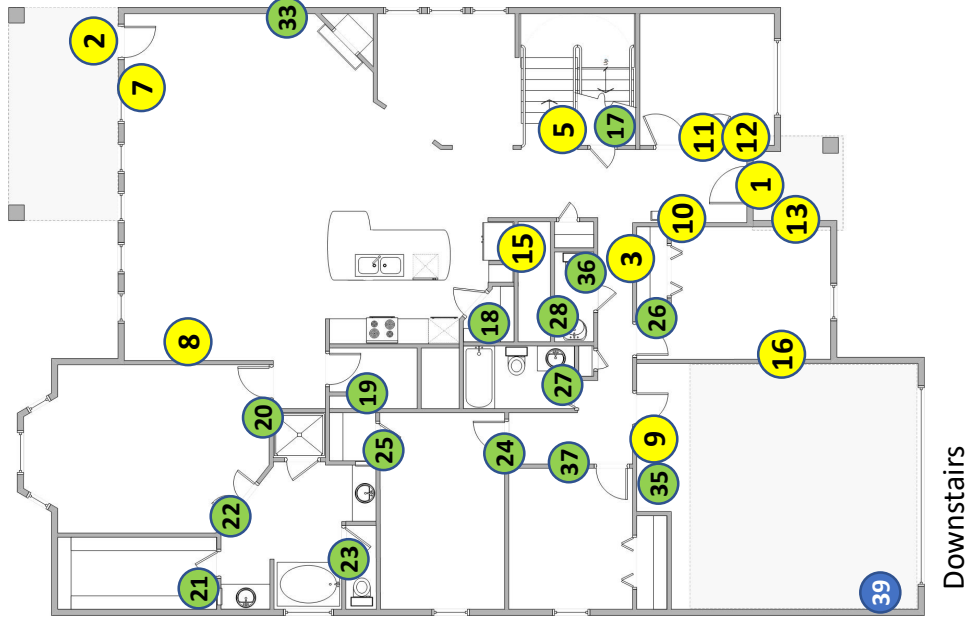

Current Smart Home Devices

- Security
  1. Front Door Lock
  2. Back Door Lock
- Thermostat
  3. Downstairs Hall
  4. Upstairs Gameroom
- Lighting
  5. Stairs [3-way] (switch)
  6. Attic (outlet)
  7. Back Door (outlet)
  8. Dining Room (outlet)
  9. Driveway (switch)
  10. Entrance Hall (outlet)
  11. Front Entrance (switch)
  12. Front Porch (switch)
  13. Front Porch (outlet)
  14. Gameroom (outlet)
  15. Kitchen (outlet)
  16. Guestroom (outlet)
- **Lighting Convenience/Efficiency**
  17. Storage Closet (light w/motion sensor)
  18. Pantry (light w/motion sensor)
  19. Laundry Room (light w/motion sensor)
  20. Master Bedroom (remote light/fan dimmer)
  21. Master Closet (light w/motion sensor)
  22. Master Bathroom (light dimmer w/motion sensor)
  23. Master Toilet Room (light w/motion sensor)
  24. Bedroom (fan dimmer)
  25. Bedroom closet
  26. Bedroom (light dimmer)
  27. Bathroom (light w/motion sensor)
  28. ½ Bathroom (light w/motion sensor)
  29. Gameroom (light dimmer w/motion sensor)
  30. Gameroom (light dimmer)
  31. Upstairs Closet (light w/motion sensor)
  32. Upstairs Bathroom (light w/motion sensor)
  33. Fireplace
  34. Attic (lighted switch)
  35. Garage (lighted switch)
  36. Hall (nightlight outlet)
  37. Hall (nightlight outlet)
  38. Gameroom (nightlight outlet)
- **Automated Sprinkler**
  39. Sprinkler System Controller