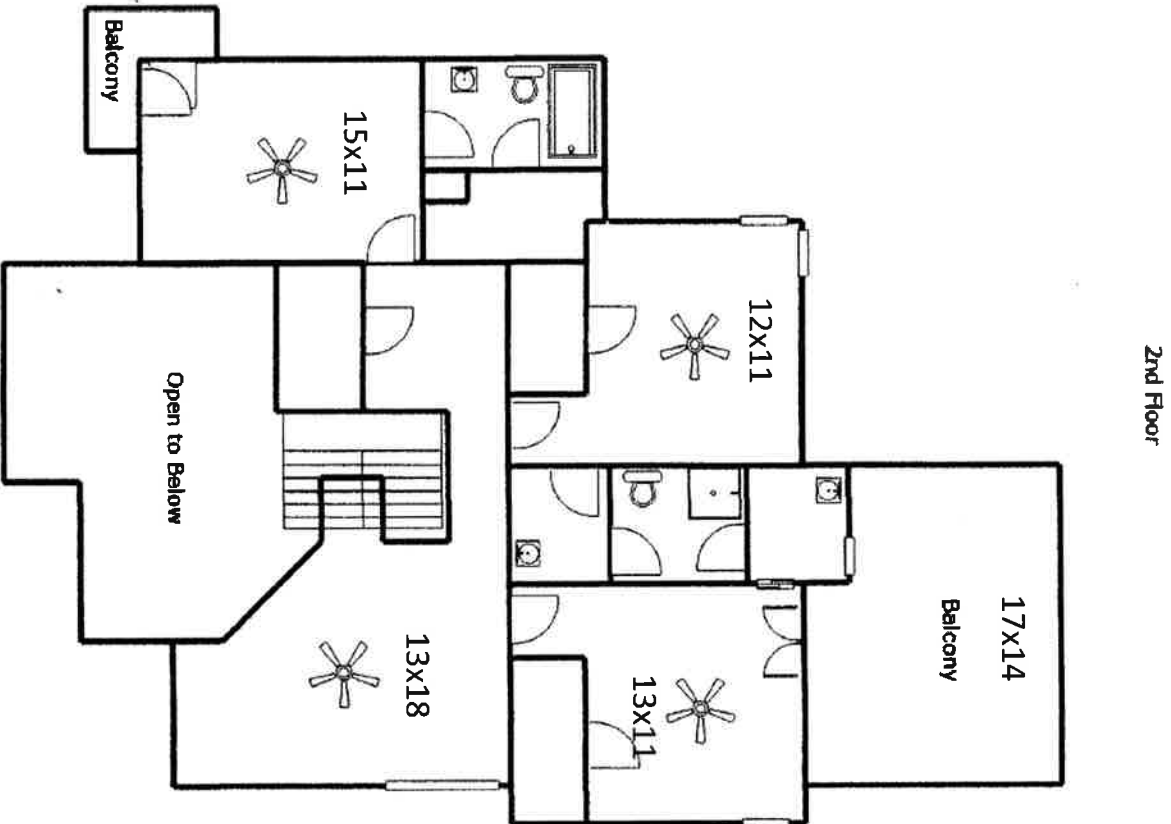

10016-681

Ground Floor

Covered Patio  
25X40

Garage bay 1  
24X11

Garage bay 2  
20X11

Work Shop  
32X17