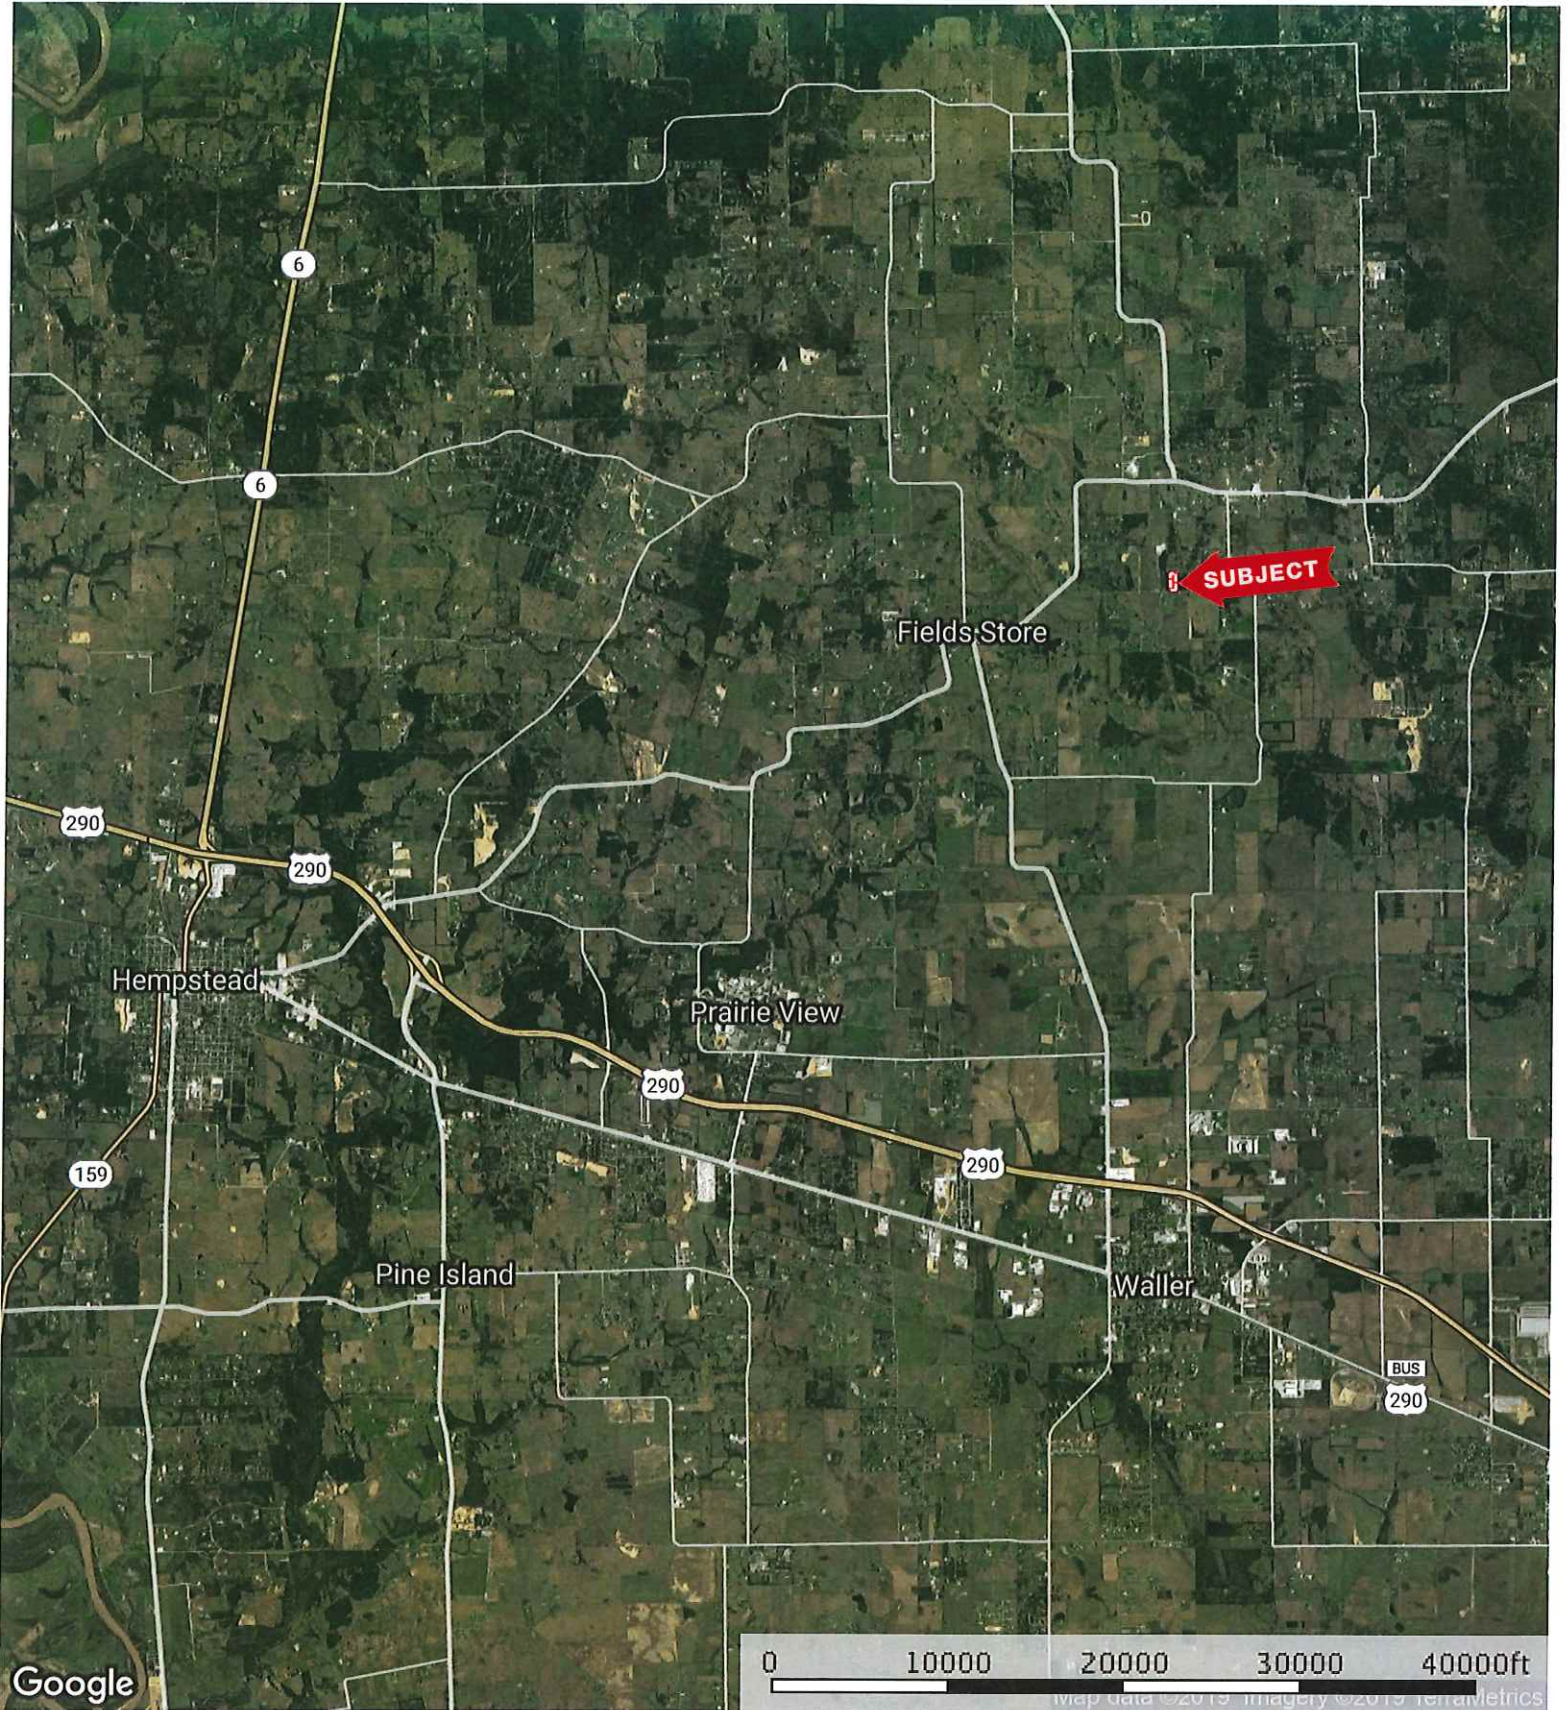

**SUBJECT**

New Hwy 290

FM 359

Waller County Land

Burton Cemetery

Mound Creek Subdivision

Ranch Count

Katy Hockley

Sharp

Harris Co

Waller Co

33792 Joseph Rd.  
Waller County, Texas, AC +/-

 Boundary

33792 Joseph Rd.  
Waller County, Texas, AC +/-

 Boundary

 The information contained herein was obtained from sources deemed to be reliable. MapRight Services makes no warranties or guarantees as to the completeness or accuracy thereof.

33792 Joseph Rd.  
Waller County, Texas, AC +/-

- Boundary
- 100 Year Floodplain
- 500 Year Floodplain
- Floodway
- Special
- Unmapped/ Not

The information contained herein was obtained from sources deemed to be reliable. MapRight Services makes no warranties or guarantees as to the completeness or accuracy thereof.