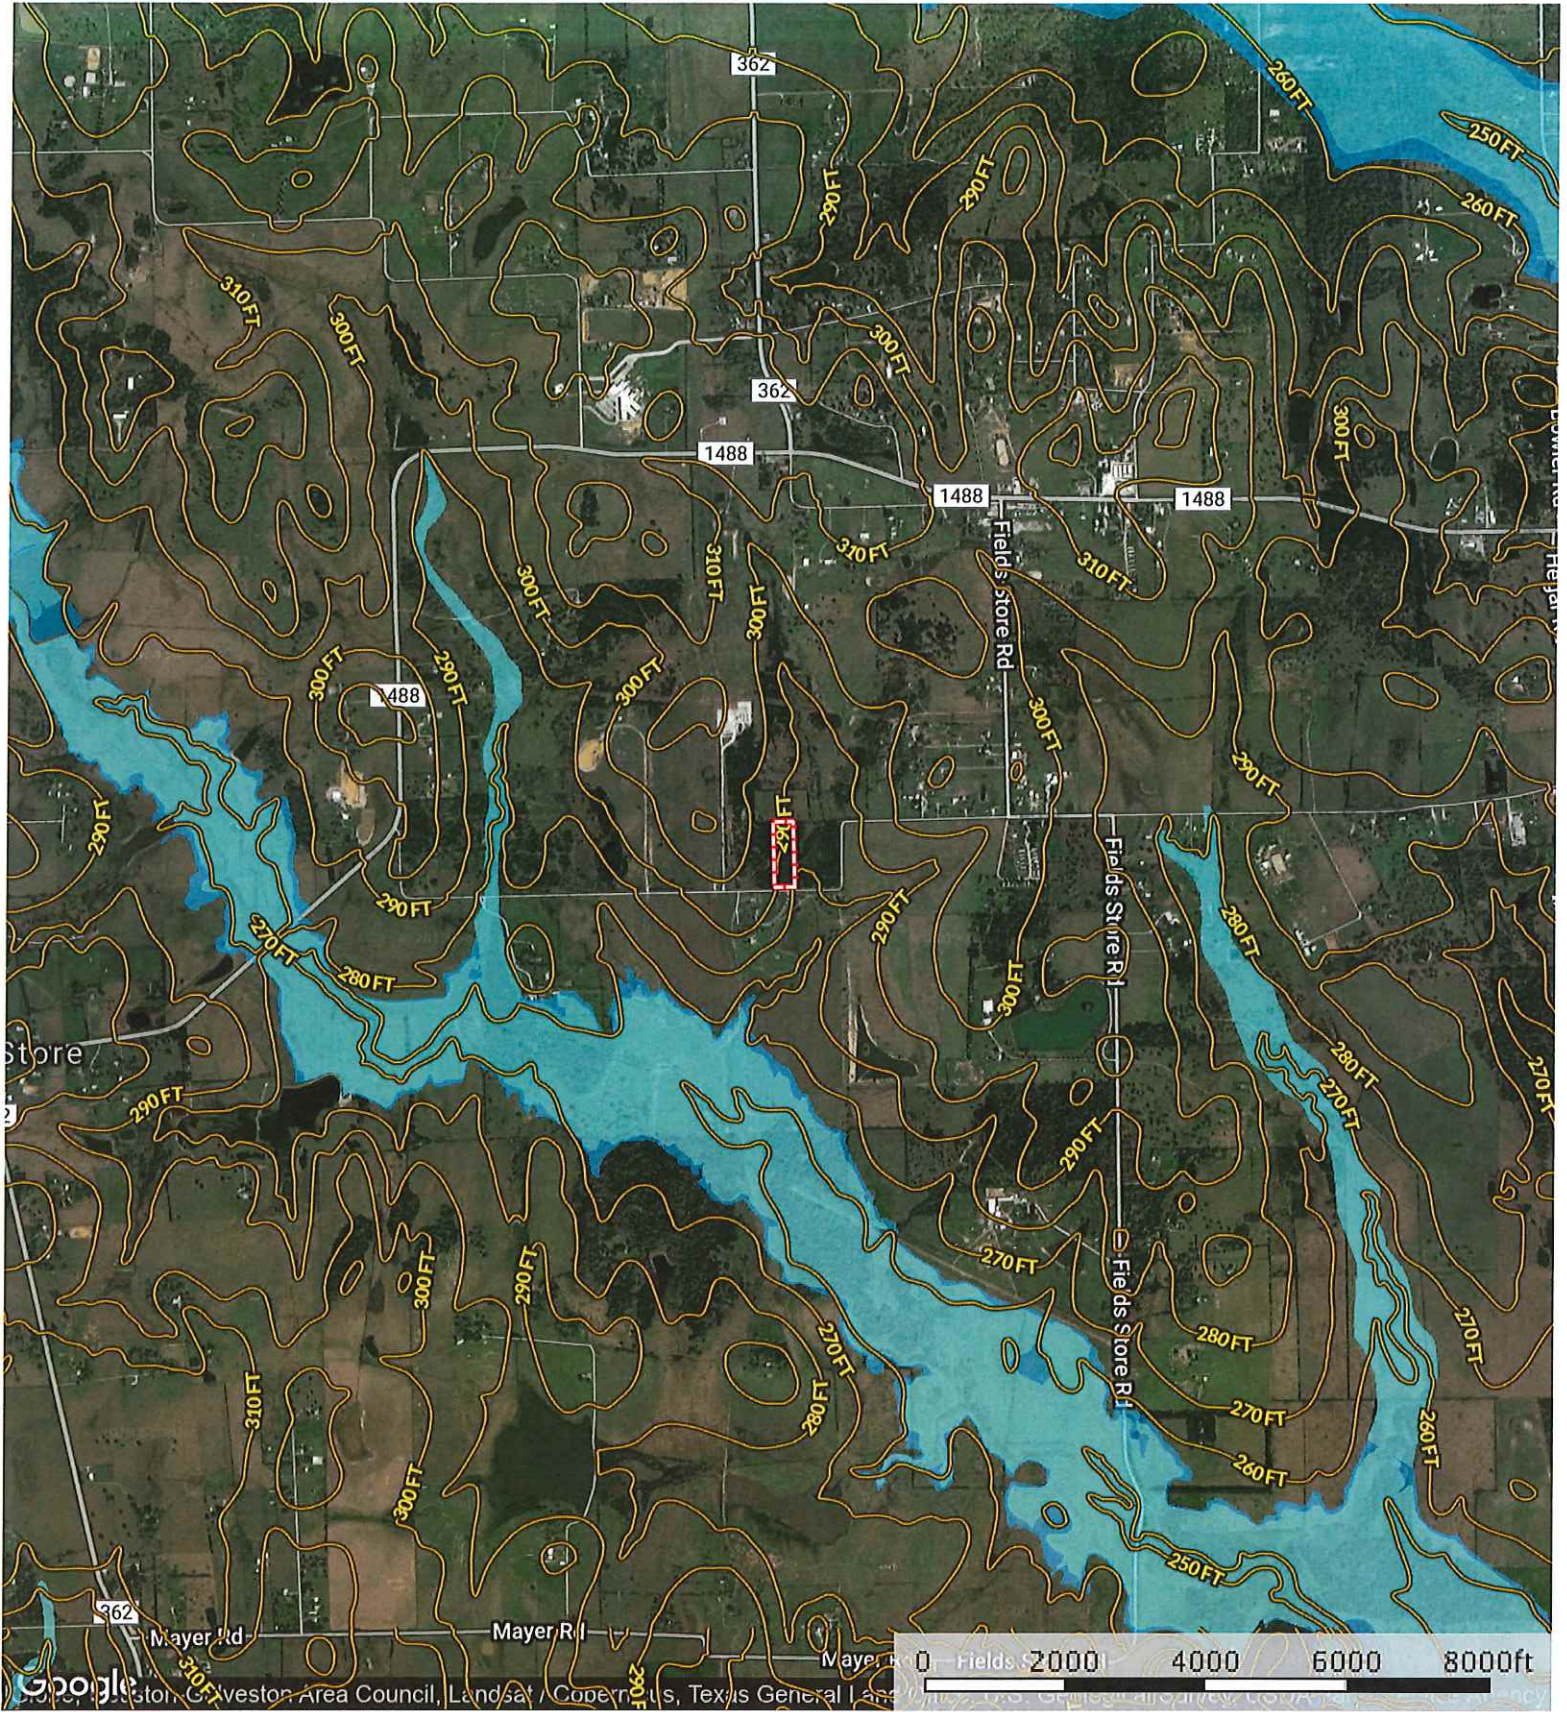

**SUBJECT**

New Hwy 290

FM 359

Waller County Land

Burton Cemetery

Mound Creek Subdivision

Ranch Count

Katy Hockley

Sharp

Harris Co

Waller Co

33792 Joseph Rd.  
Waller County, Texas, AC +/-

 Boundary

33792 Joseph Rd.  
Waller County, Texas, AC +/-

 Boundary

 The information contained herein was obtained from sources deemed to be reliable. MapRight Services makes no warranties or guarantees as to the completeness or accuracy thereof.

33792 Joseph Rd.  
Waller County, Texas, AC +/-

- Boundary
- 100 Year Floodplain
- 500 Year Floodplain
- Floodway
- Special
- Unmapped/ Not

The information contained herein was obtained from sources deemed to be reliable. MapRight Services makes no warranties or guarantees as to the completeness or accuracy thereof.