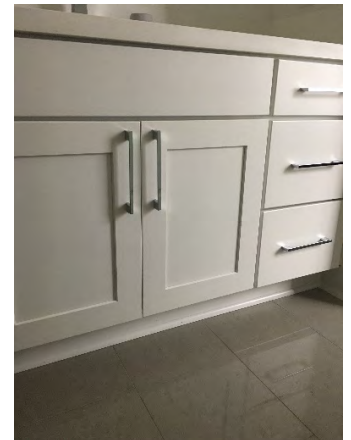

White Cabinet