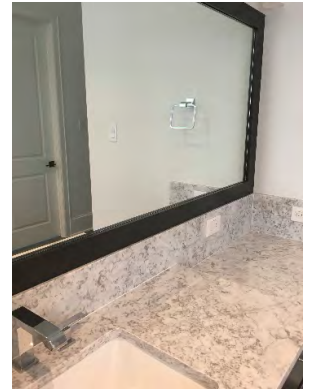

prebisch homes

6154 Meadow Lake Ln. Specs

Master Bath

Master Bath Cabinets

Under mount Lavatory Sink, White color

Vanity; White carrara

Mirror frame

Kate 67" x 31.5" Free - Standing Tub