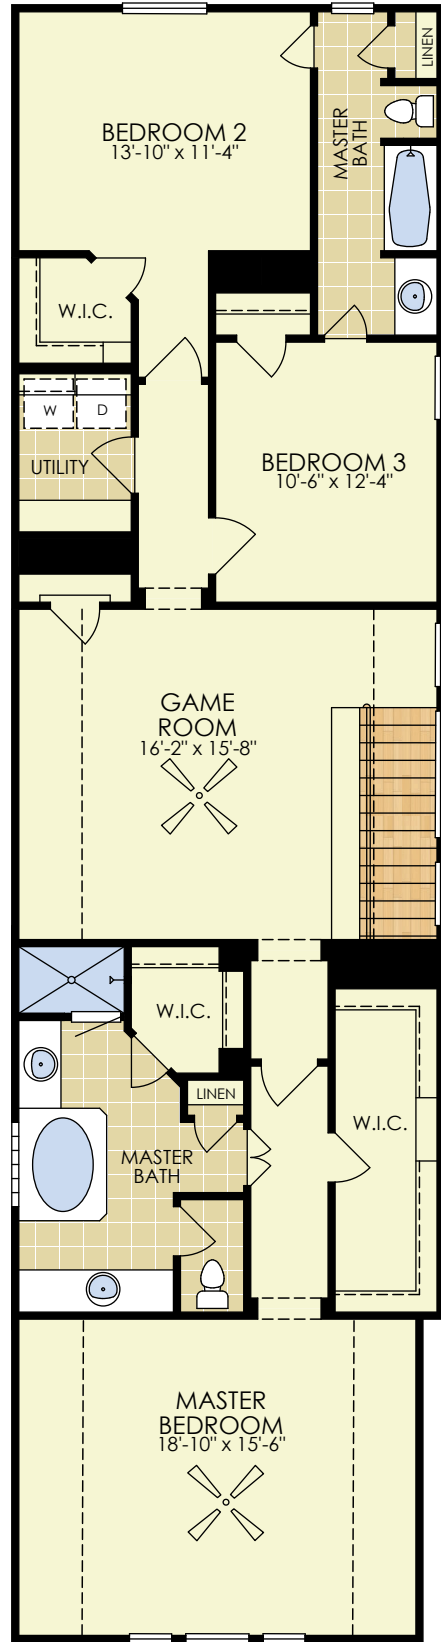

FIRST FLOOR

SECOND FLOOR

Bordeaux

Approximate Sq. Ft. 2535