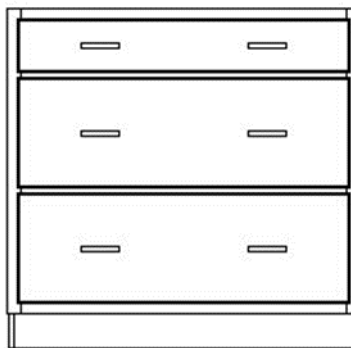

Option 2
Liberty Raised Panel
Snowbound
(upgrade)

Cabinet Accessory
Only choose if the option should be added

Pot and Pan Drawers – Below Cooktop
(not available with range appliance packages)
(upgrade)

Cabinet Door Style
Choose option 1 or 2