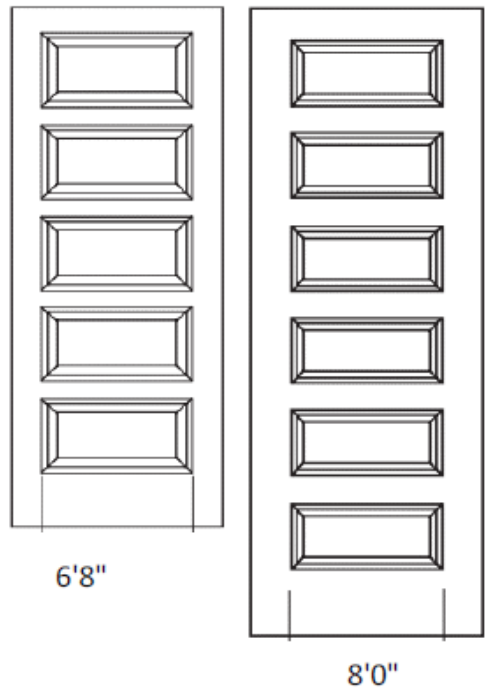

Pattern: Laid Straight
(Standard)
Tile Floor Option 2
Style: Elysian
Color: Sandstorm
Size: 12x24
(group 5 upgrade)
Grout 909 Sterling

Carpet Selections
No choice needed

Whole House Carpet:
Risk Taker - Sugar White
(group 2 upgrade)
Cushion: Vegas (upgrade)

Interior Doors
No choice needed

Spec 1 Matrix

Door Hardware
No choice needed

Barcelona Handleset
Satin Nickel (Upgrade)

Stratus Knob
Satin (standard)

Kitchen Appliance Package
Choose Option 1, 2, or 3

Option 1 (upgrade)
GEAP – 0201 – 0208
Slide-In Stainless Steel
4 Burner Range