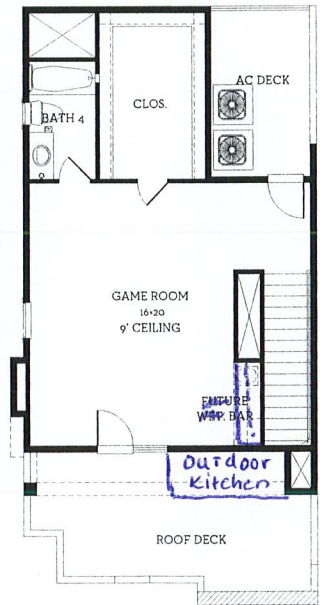

INTOWN

HOMES

Sunset Rowhouses 1

2,939 sq.ft.

3 bedrooms / 4.5 baths

First Floor
417 sq.ft.

Second Floor
944 sq.ft.

Third Floor
982 sq.ft.

Fourth Floor
596 sq.ft.

All prices, features and plans are subject to change without notice. Square footage is approximate. No representation or warranties either expressed or implied Are made as to the accuracy of the information herein or with respect to the suitability, usability, merchantability or conditions of any property herein described. All rights Reserved. InTownHomes 2014