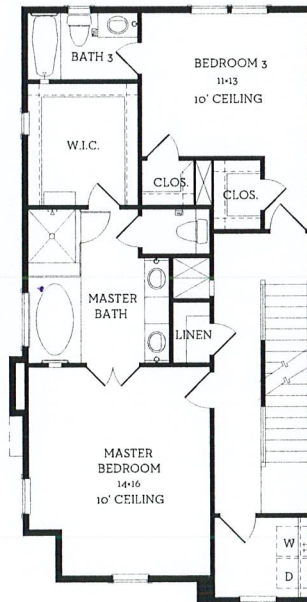

INTOWN

HOMES

Sunset Rowhouses 1

2,939 sq.ft.

3 bedrooms / 4.5 baths

First Floor
417 sq.ft.

Second Floor
944 sq.ft.

Third Floor
982 sq.ft.

Fourth Floor
596 sq.ft.

All prices, features and plans are subject to change without notice. Square footage is approximate. No representation or warranties either expressed or implied Are made as to the accuracy of the information herein or with respect to the suitability, usability, merchantability or conditions of any property herein described. All rights Reserved. InTownHomes 2014