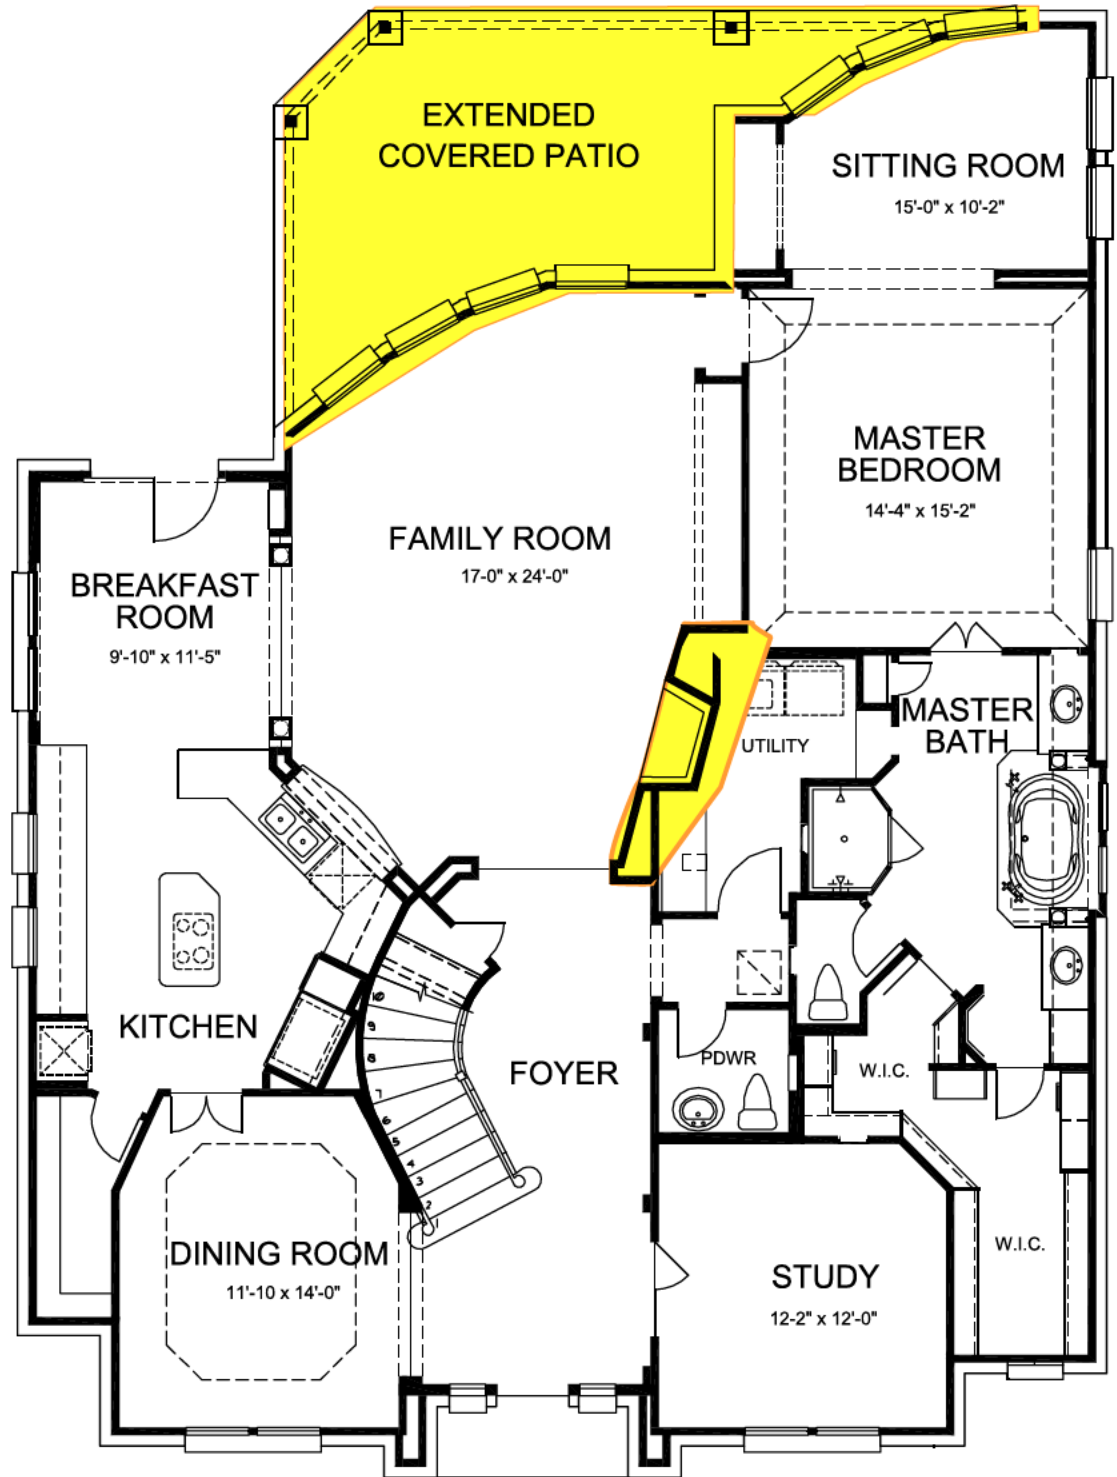

Plan D433

Options Selected: FIREPLACE, COVERED PATIO

1st Floor

Square footage is approximate and may vary. There will be additional charges for premium lots, stone elevations and options. Sales prices are subject to change without prior notice

Plan Revised on 03/30/06.

Plan D433

Options Selected: BEDROOM 5/BATH 4

2nd Floor