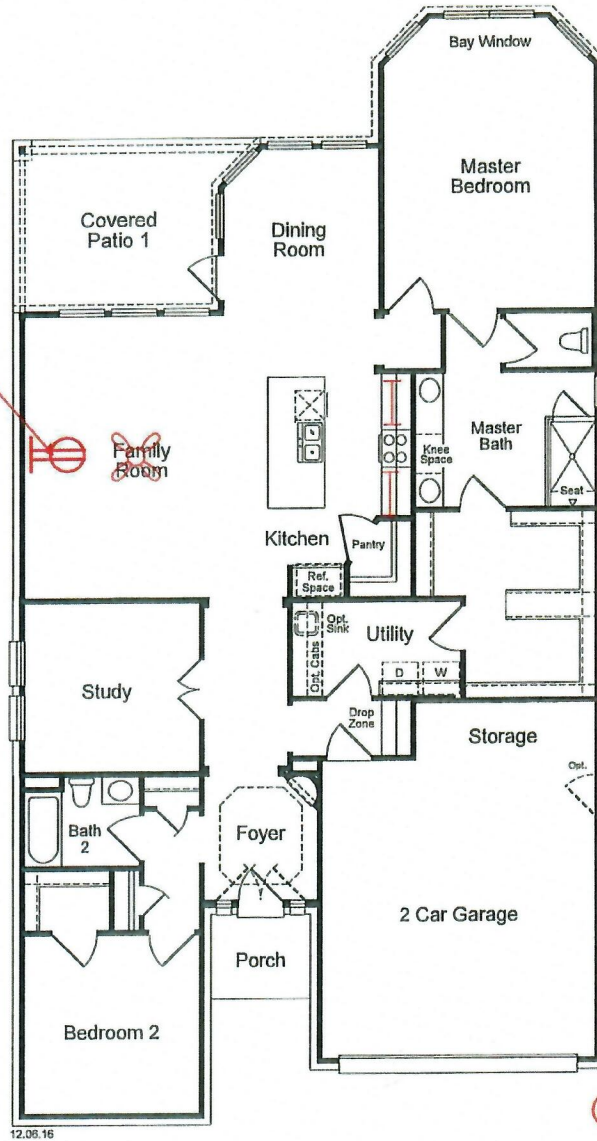

Strasburg 1,933 SQ. FT.

FIRST FLOOR

Decora Switches

	LED DISK		Recessed Can Waterproof
			Mini Pendant Light
			Fluorescent Light
			Wall Sconce Light
			Ceiling Light
			Interior Duplex 110v Duplex
			Interior or Exterior 110v GFI Outlet
			Floor Plug 110v outlet
			Dedicated Outlet 200v duplex
			3 Way Switch
			Dimmer Switch
			Ceiling Fan Speed Control
			Interior Light Fixture

110v Interior Duplex @ 5.5' AFF

8LED Disks
No location listed

Personalized for .

taylor morrison

Homes Inspired by You

Offer void where prohibited by law. All information (including, but not limited to prices, availability, incentives, floor plans, site plans, features, standards and options, assessments and fees, planned amenities, programs, conceptual artists' renderings and community development plans) is not guaranteed and remains subject to change or delay without notice. Maps and plans are not to scale and all dimensions are approximate. Please see a Taylor Morrison sales associate for details and visit www.taylormorrison.com for additional disclaimers. © August 2018. All rights reserved.