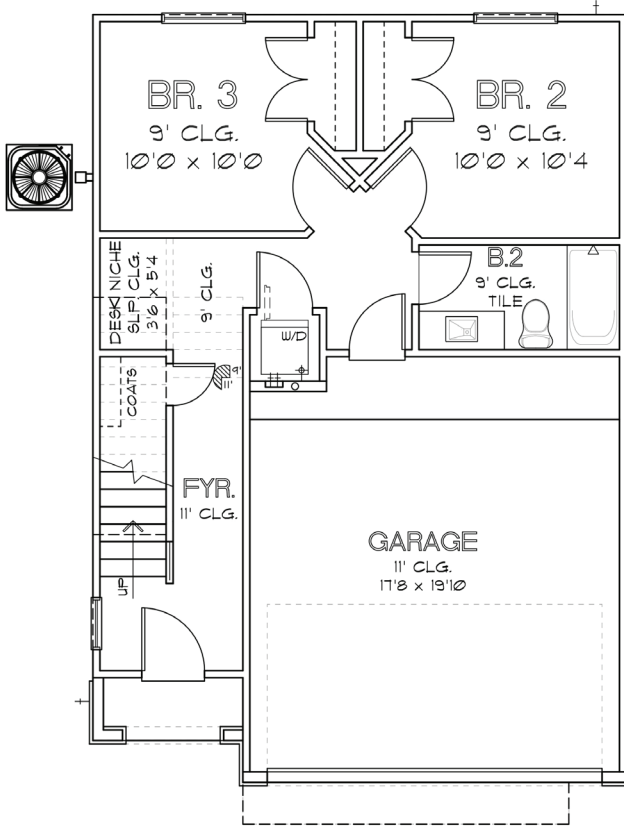

CITY HOMES
CHOICE

MOY STREET PARK
THE INWOOD PLAN - 1,415 SQ.FT.

FIRST FLOOR

SECOND FLOOR

CHOICE IS THE ULTIMATE LUXURY