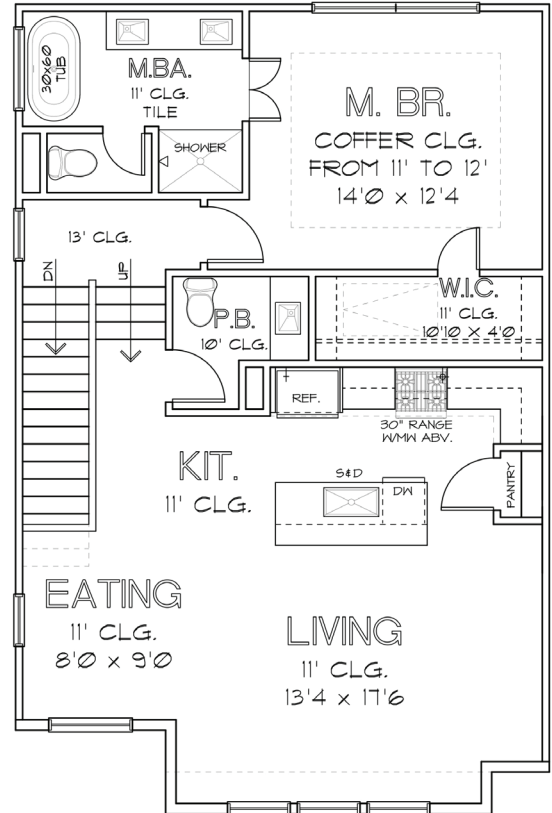

CITY HOMES
CHOICE

MOY STREET PARK
THE INWOOD PLAN - 1,415 SQ.FT.

FIRST FLOOR

SECOND FLOOR

CHOICE IS THE ULTIMATE LUXURY