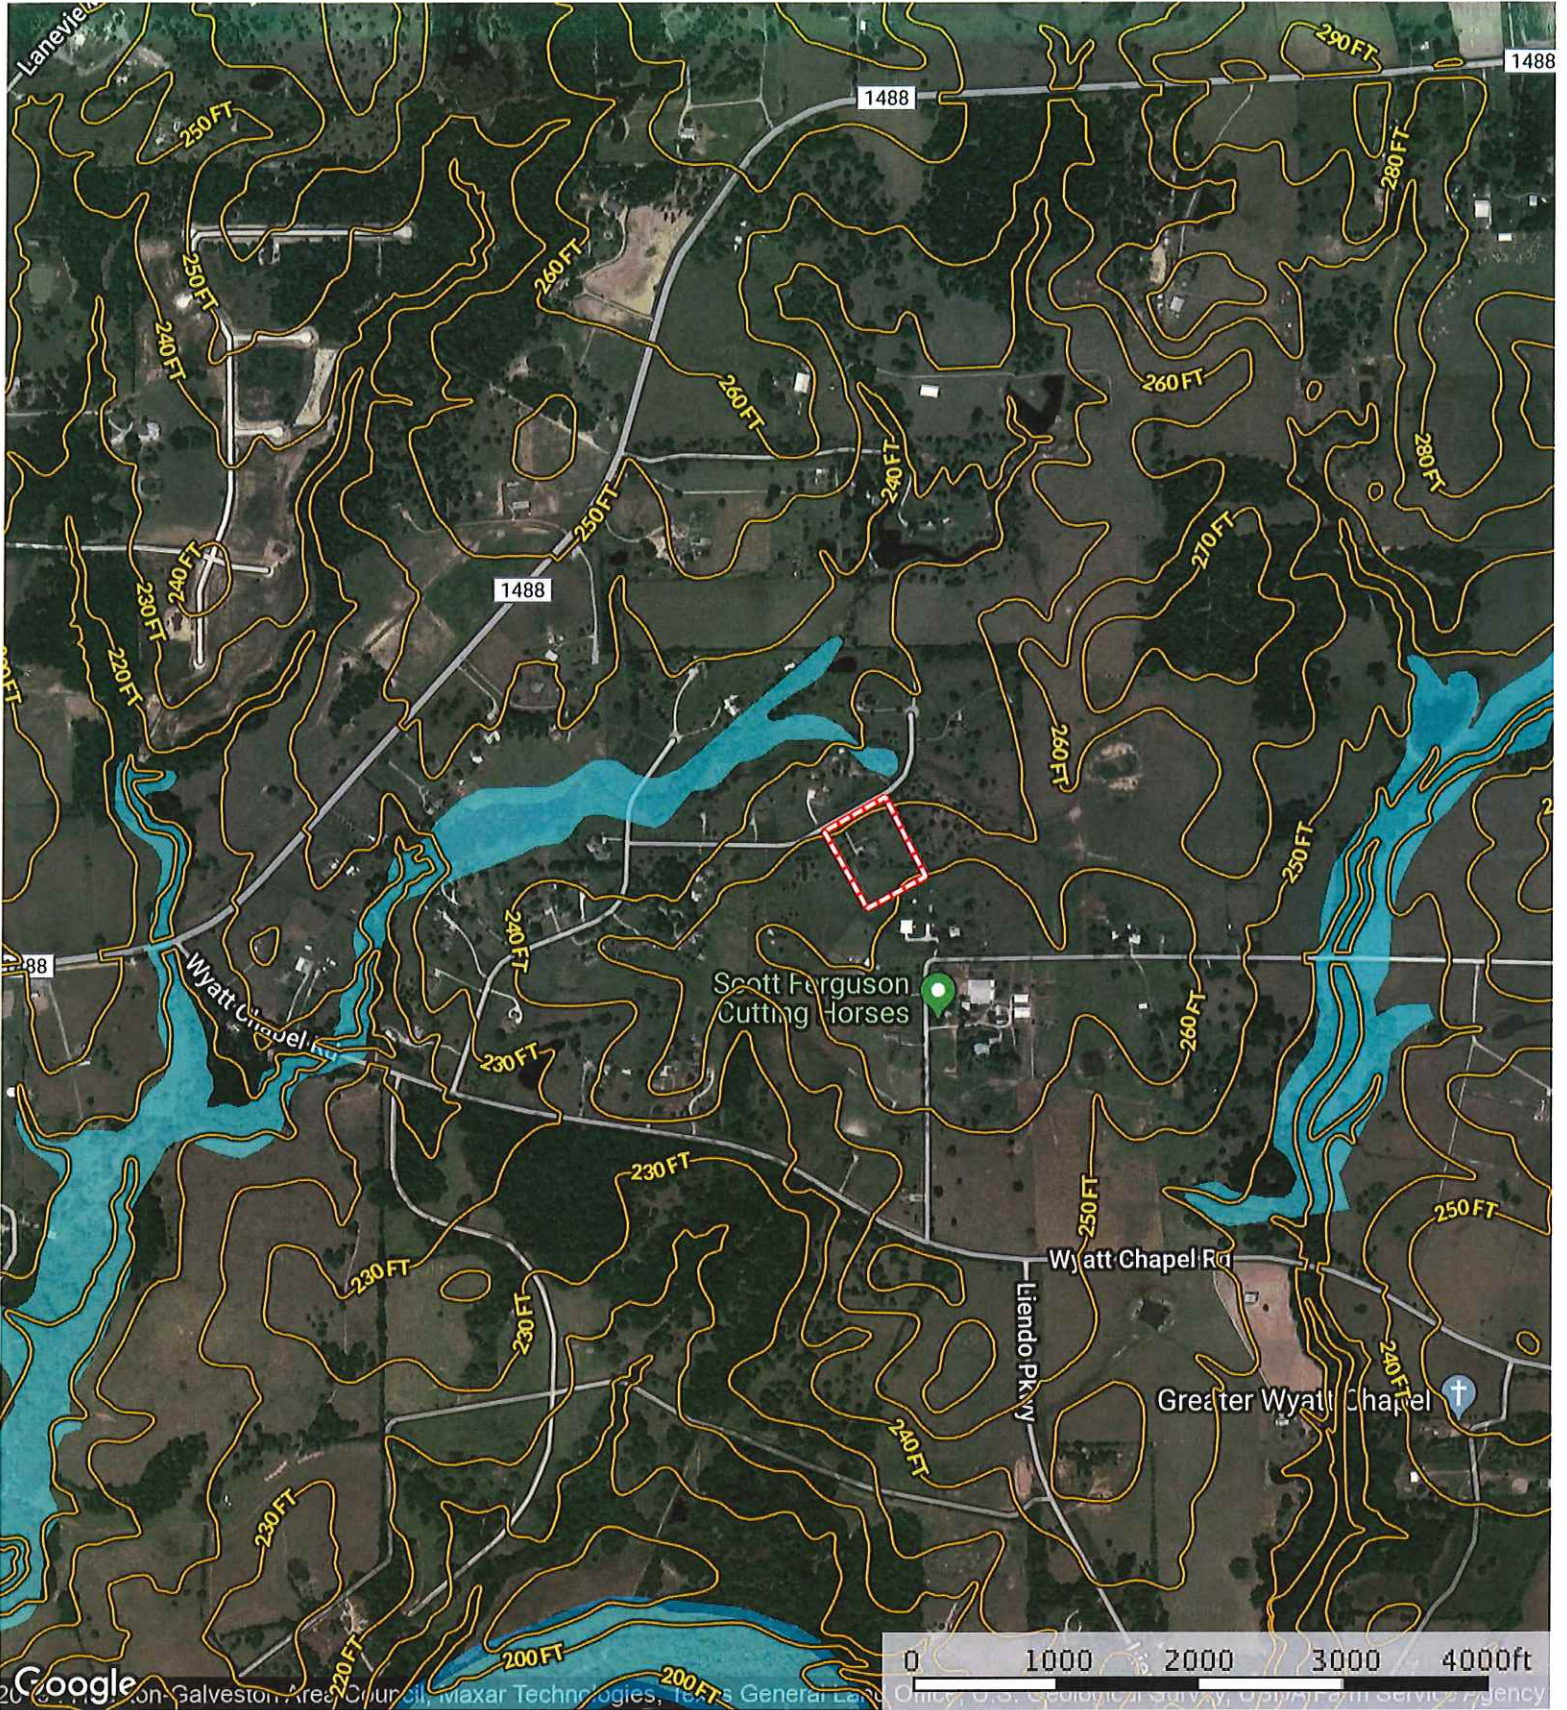

GRIMES

COUNTY

24220 Plantation Lake Ct.
Waller County, Texas, AC +/-

 Boundary

 The information contained herein was obtained from sources deemed to be reliable. MapRight Services makes no warranties or guarantees as to the completeness or accuracy thereof.

24220 Plantation Lake Ct.
Waller County, Texas, AC +/-

Google 2019 Imagery ©2019, Houston-Galveston Area Council, Maxar Technologies, Texas General Land Office, U.S. Geological Survey

 Boundary

 The information contained herein was obtained from sources deemed to be reliable. MapRight Services makes no warranties or guarantees as to the completeness or accuracy thereof.

24220 Plantation Lake Ct.
Waller County, Texas, AC +/-

- Boundary
- 100 Year Floodplain
- 500 Year Floodplain
- Floodway
- Special
- Unmapped/Not

The information contained herein was obtained from sources deemed to be reliable. MapRight Services makes no warranties or guarantees as to the completeness or accuracy thereof.