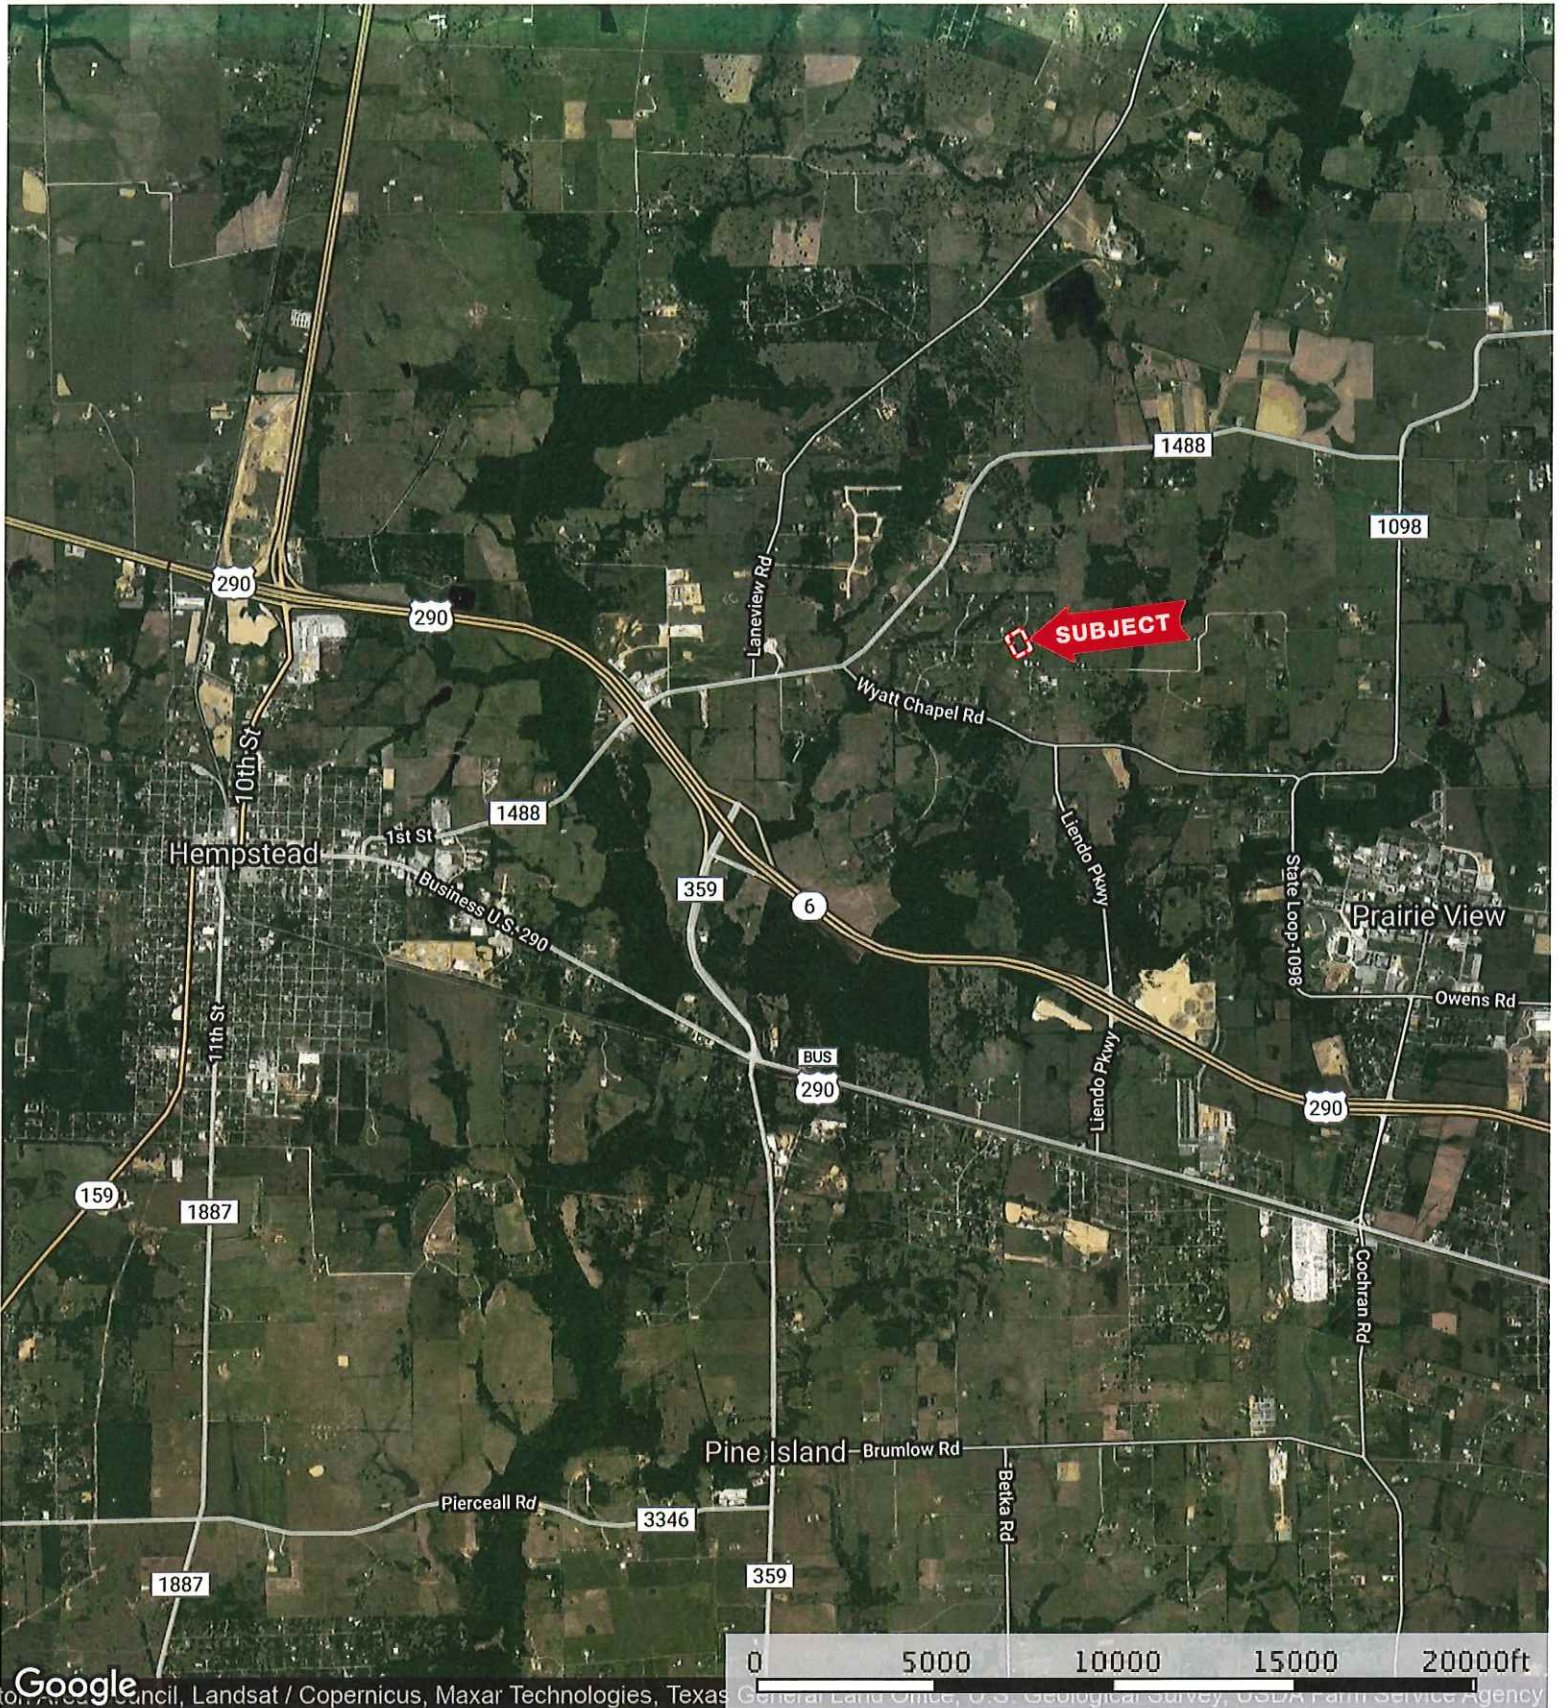

GRIMES

COUNTY

24220 Plantation Lake Ct.
Waller County, Texas, AC +/-

 Boundary

 The information contained herein was obtained from sources deemed to be reliable. MapRight Services makes no warranties or guarantees as to the completeness or accuracy thereof.

24220 Plantation Lake Ct.
Waller County, Texas, AC +/-

Google 2019 Imagery ©2019, Houston-Galveston Area Council, Maxar Technologies, Texas General Land Office, U.S. Geological Survey

 Boundary

 The information contained herein was obtained from sources deemed to be reliable. MapRight Services makes no warranties or guarantees as to the completeness or accuracy thereof.

24220 Plantation Lake Ct.
Waller County, Texas, AC +/-

- Boundary
- 100 Year Floodplain
- 500 Year Floodplain
- Floodway
- Special
- Unmapped/Not

The information contained herein was obtained from sources deemed to be reliable. MapRight Services makes no warranties or guarantees as to the completeness or accuracy thereof.