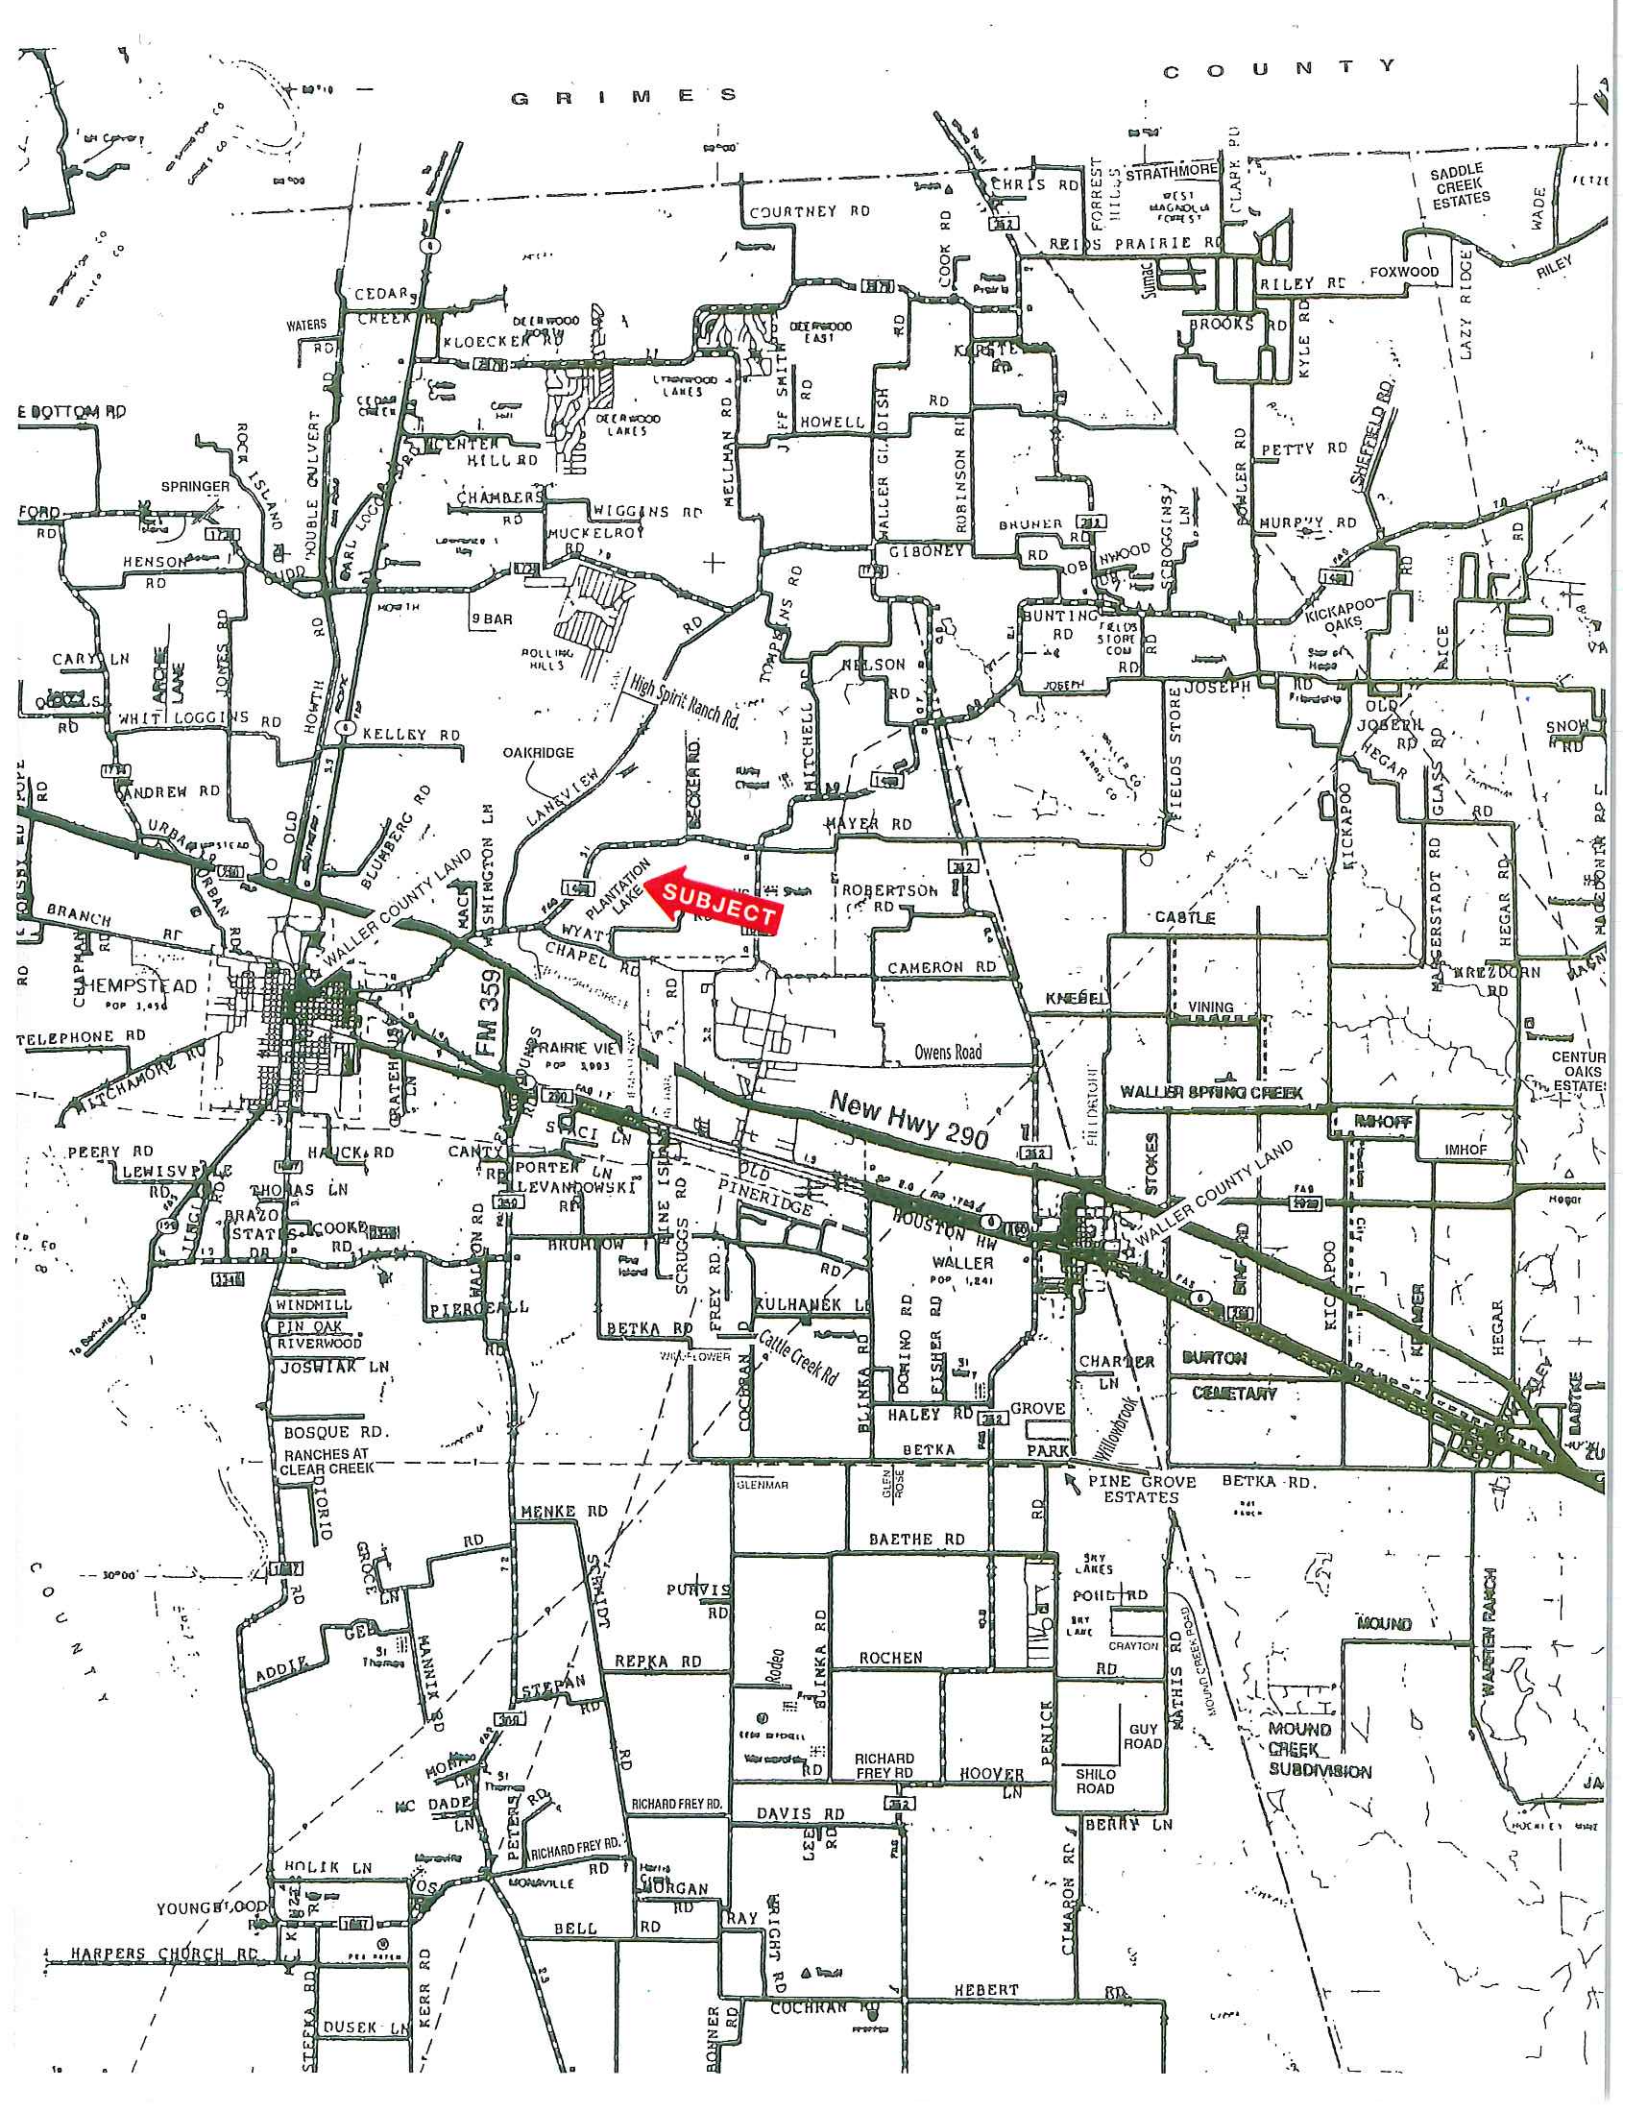

GRIMES

COUNTY

24220 Plantation Lake Ct.
Waller County, Texas, AC +/-

 Boundary

 The information contained herein was obtained from sources deemed to be reliable. MapRight Services makes no warranties or guarantees as to the completeness or accuracy thereof.

24220 Plantation Lake Ct.
Waller County, Texas, AC +/-

Google 2019 Imagery ©2019, Houston-Galveston Area Council, Maxar Technologies, Texas General Land Office, U.S. Geological Survey

 Boundary

 The information contained herein was obtained from sources deemed to be reliable. MapRight Services makes no warranties or guarantees as to the completeness or accuracy thereof.

24220 Plantation Lake Ct.
Waller County, Texas, AC +/-

- Boundary
- 100 Year Floodplain
- 500 Year Floodplain
- Floodway
- Special
- Unmapped/Not

The information contained herein was obtained from sources deemed to be reliable. MapRight Services makes no warranties or guarantees as to the completeness or accuracy thereof.