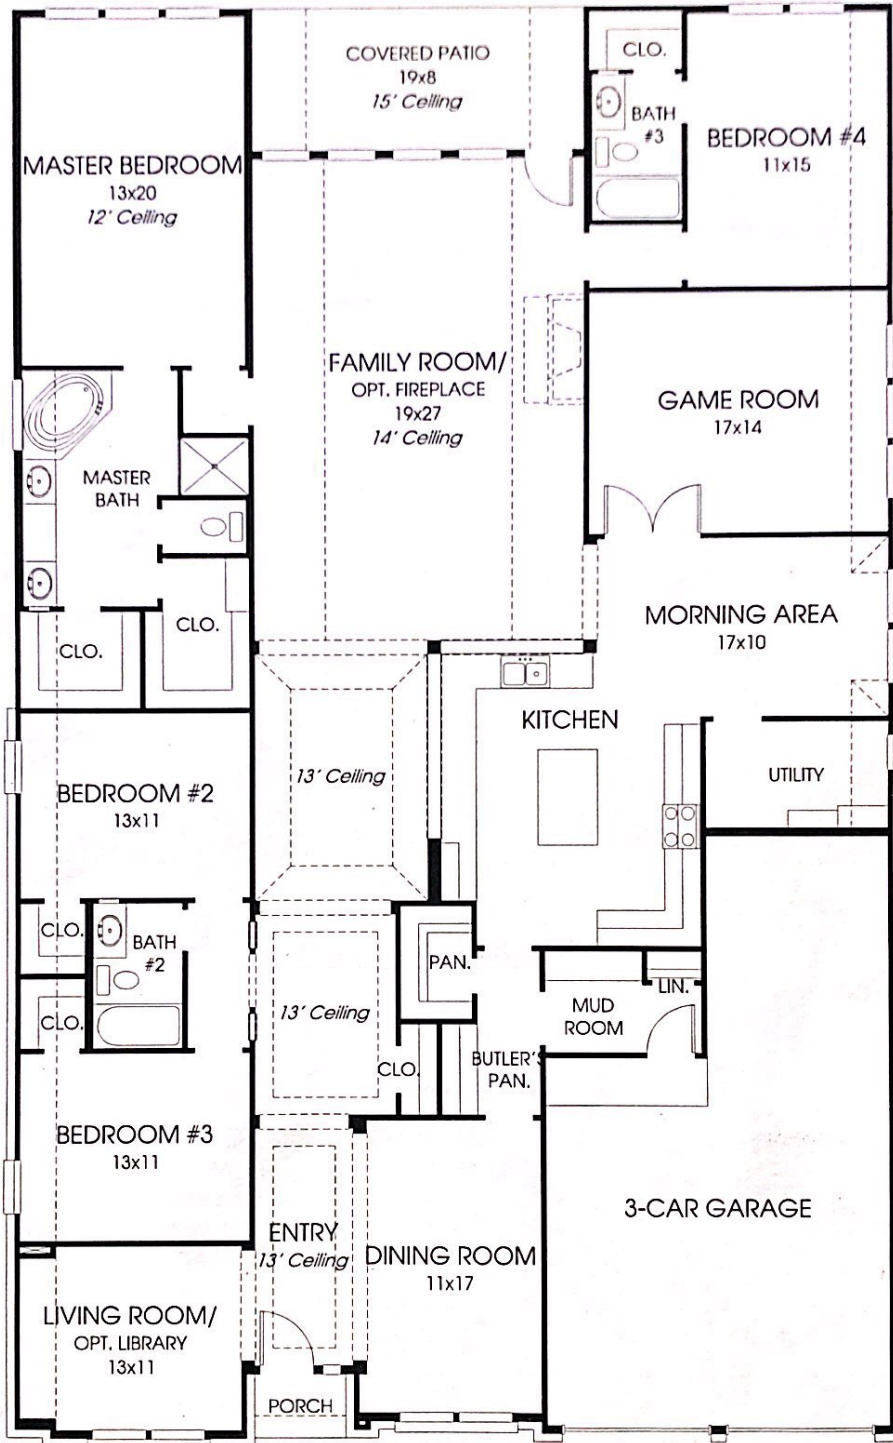

DESIGNS

Design 3257W

This home contains approximately 3,257 square feet.*

*See Page 3 for Details and Disclaimers.
© Perry Homes, LLC 2012

02/03/2014
(60' CL)

PERRY HOMES

PAGE 1 OF 3