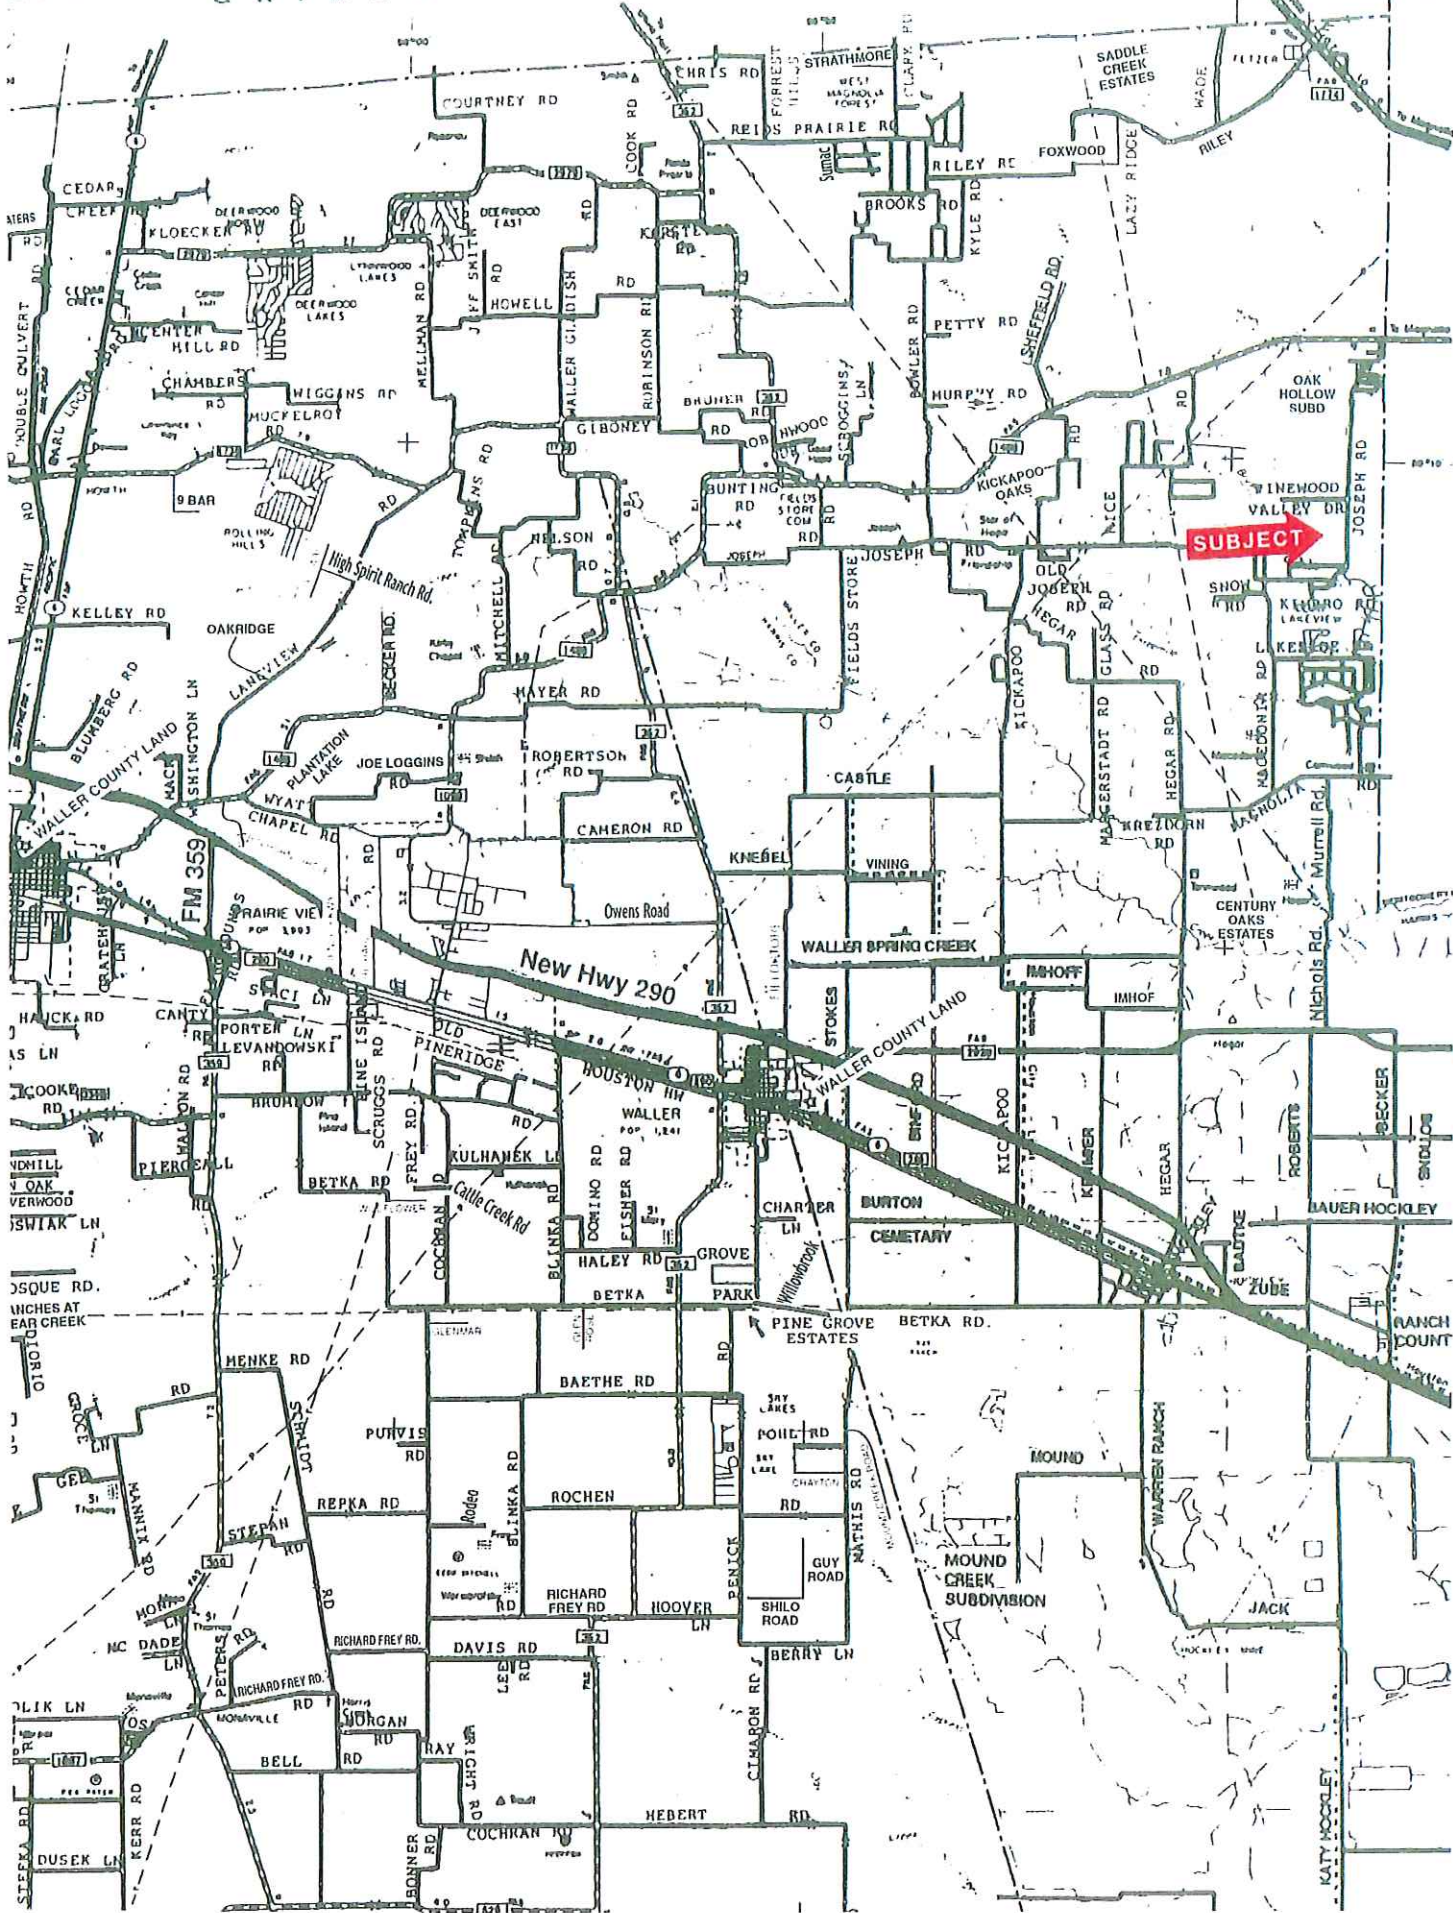

GRIMES COUNTY

SUBJECT →

New Hwy 290

Waller County Land
FM 359
Washington Ln
Blumberg Rd
Waller Spring Creek
Cattle Creek Rd
Blumberg Rd
Waller County Land
Blumberg Rd
Waller Spring Creek
Cattle Creek Rd
Blumberg Rd
Waller County Land
Blumberg Rd
Waller Spring Creek
Cattle Creek Rd
Blumberg Rd

Katy Moseley

25692 Joseph Rd.
Waller County, Texas, AC +/-

 Boundary

25692 Joseph Rd.
Waller County, Texas, AC +/-

 Boundary

25692 Joseph Rd.
Waller County, Texas, AC +/-

- Boundary
- 100 Year Floodplain
- 500 Year Floodplain
- Floodway
- Special
- Unmapped/ Not