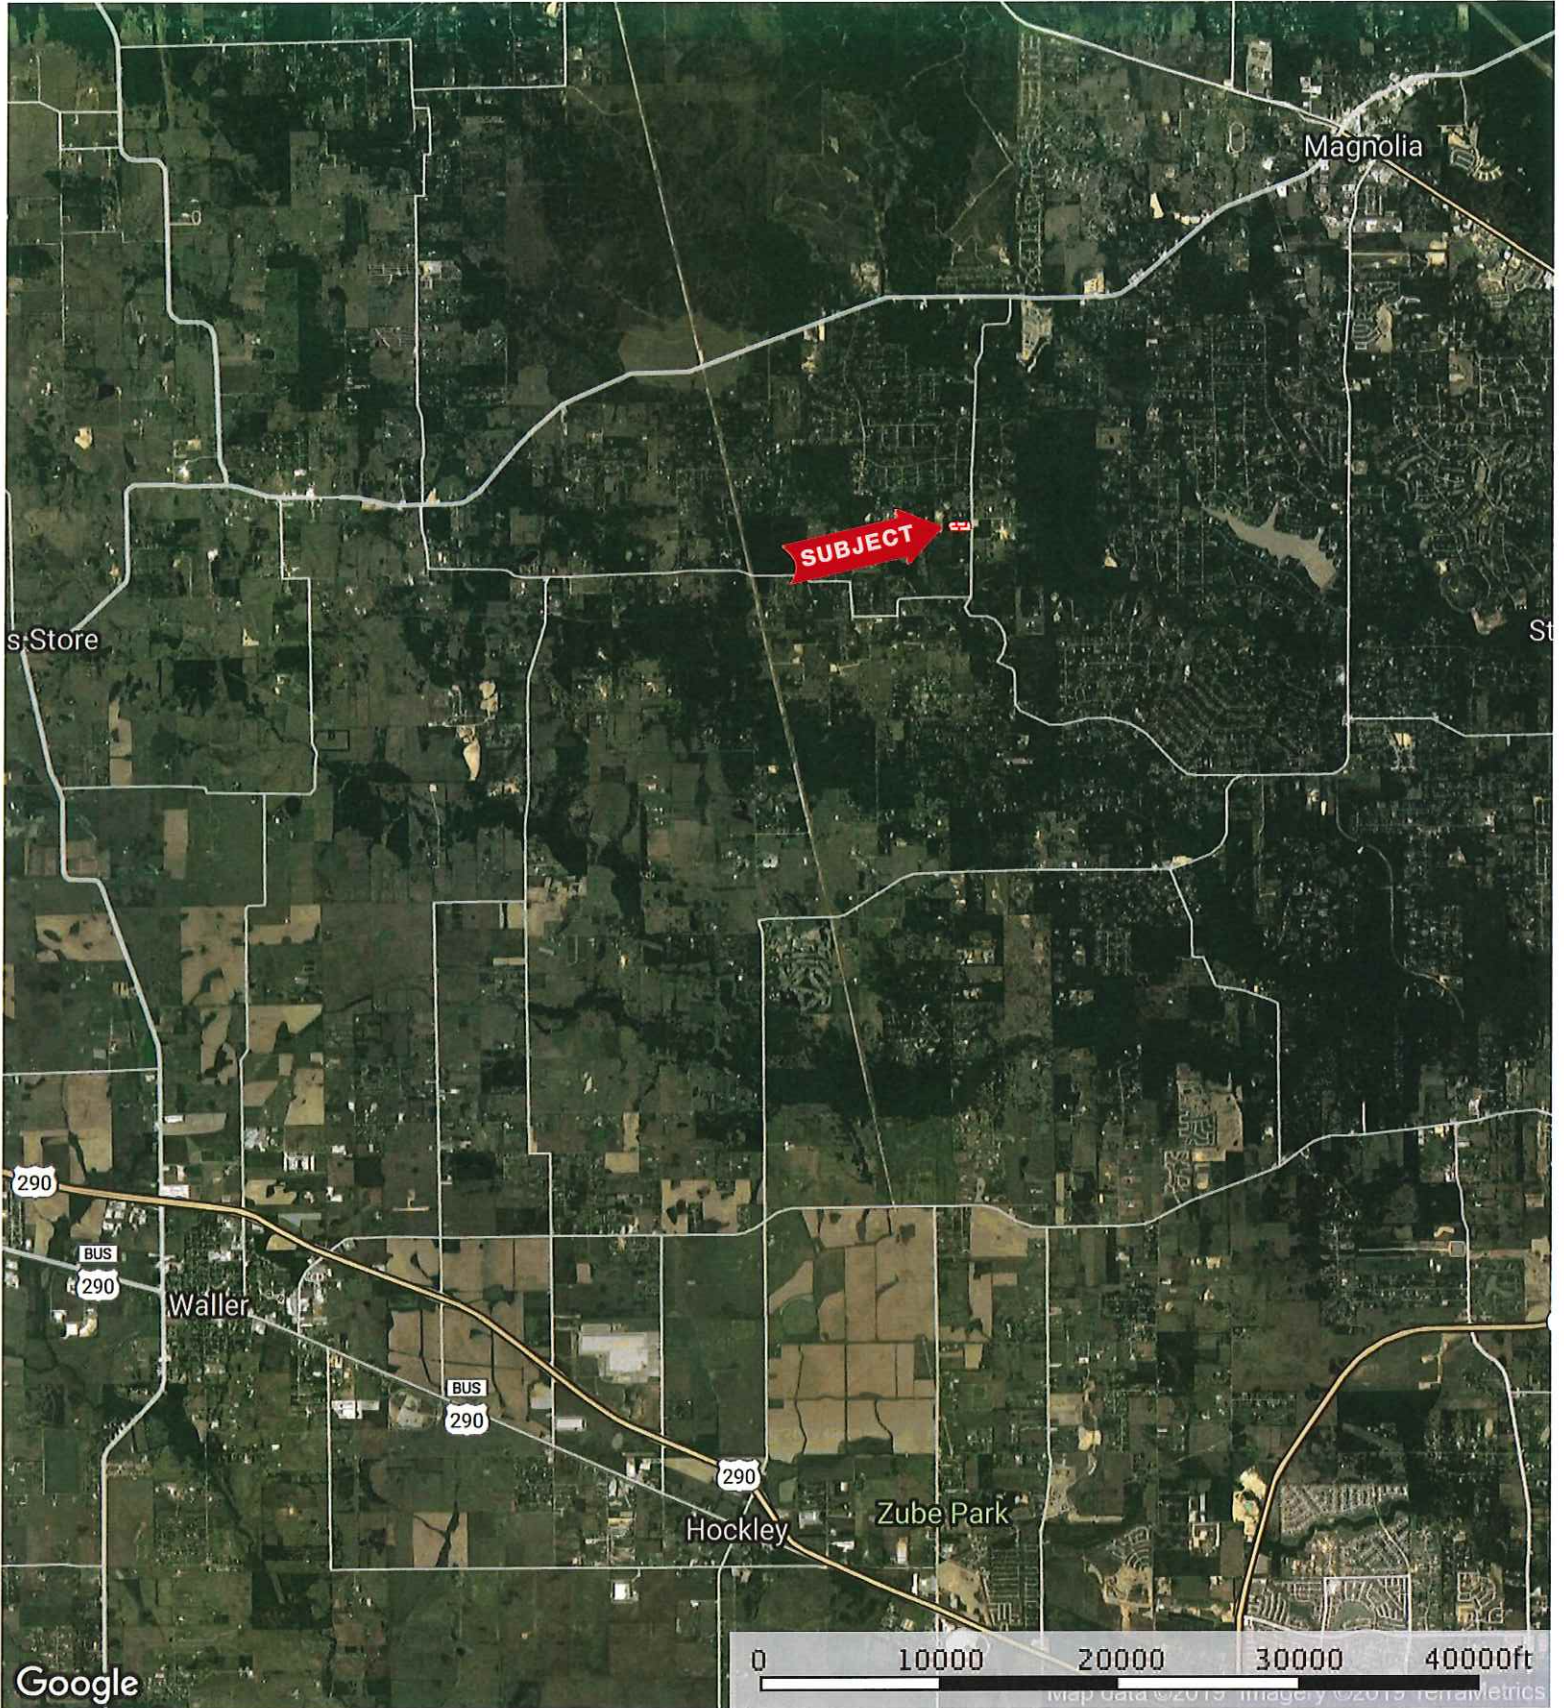

GRIMES COUNTY

SUBJECT →

New Hwy 290

Waller County Land
FM 359
Washington Ln
Blumberg Rd
Waller Spring Creek
Cattle Creek Rd
Blumberg Rd
Waller County Land
Blumberg Rd
Waller Spring Creek
Cattle Creek Rd
Blumberg Rd
Waller County Land
Blumberg Rd
Waller Spring Creek
Cattle Creek Rd
Blumberg Rd

Katy Moseley

25692 Joseph Rd.
Waller County, Texas, AC +/-

 Boundary

25692 Joseph Rd.
Waller County, Texas, AC +/-

 Boundary

25692 Joseph Rd.
Waller County, Texas, AC +/-

- Boundary
- 100 Year Floodplain
- 500 Year Floodplain
- Floodway
- Special
- Unmapped/ Not