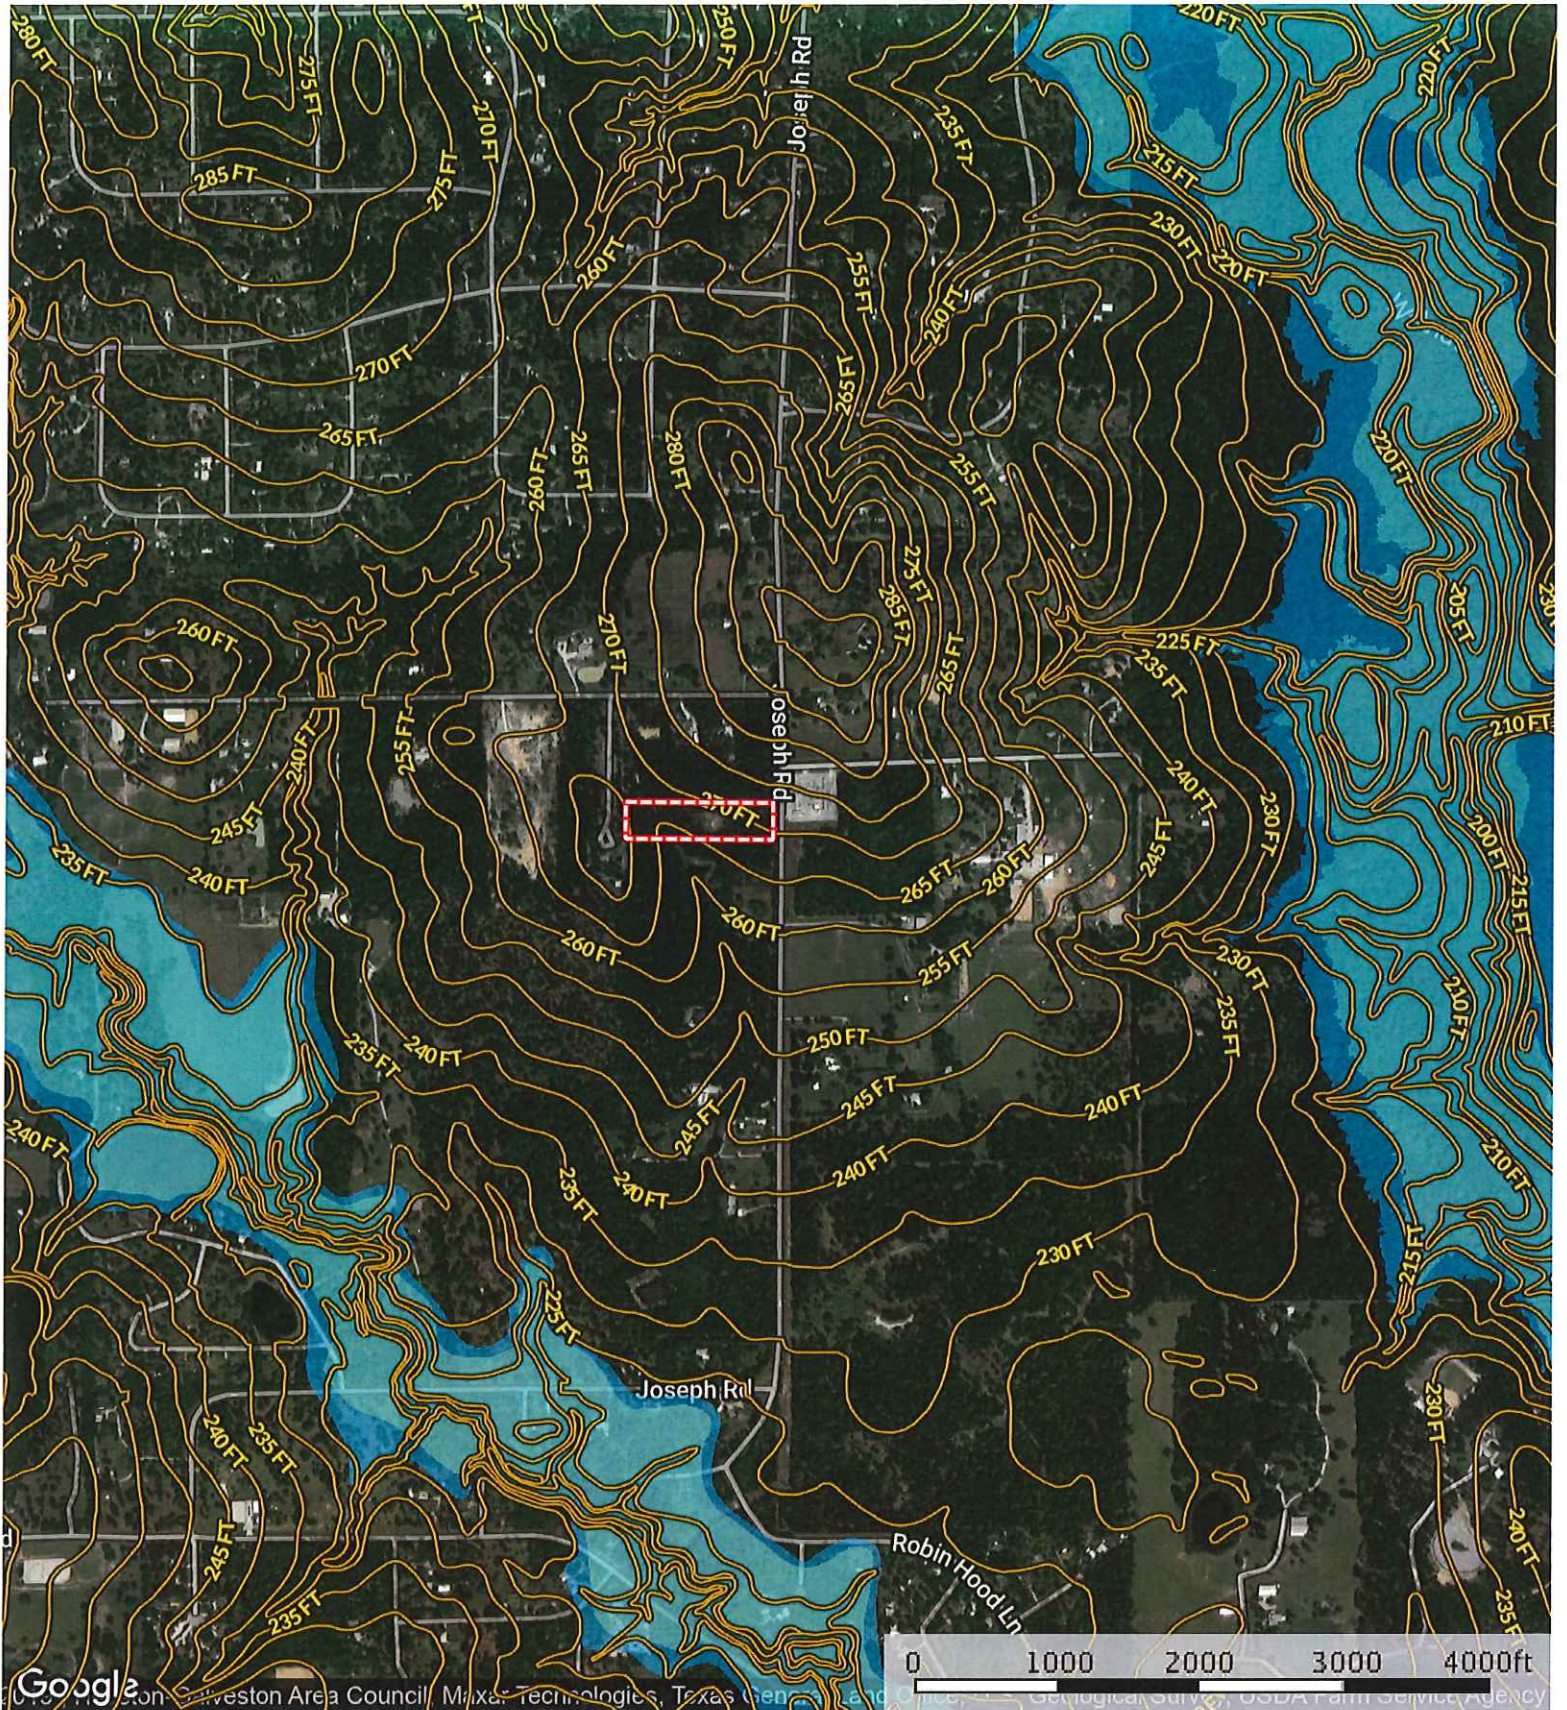

GRIMES COUNTY

SUBJECT →

New Hwy 290

Waller County Land
FM 359
Washington Ln
Blumberg Rd
Waller Spring Creek
Cattle Creek Rd
Blumberg Rd
Waller County Land
Blumberg Rd
Waller Spring Creek
Cattle Creek Rd
Blumberg Rd
Waller County Land
Blumberg Rd
Waller Spring Creek
Cattle Creek Rd
Blumberg Rd

Katy Moseley

25692 Joseph Rd.
Waller County, Texas, AC +/-

 Boundary

25692 Joseph Rd.
Waller County, Texas, AC +/-

 Boundary

25692 Joseph Rd.
Waller County, Texas, AC +/-

- Boundary
- 100 Year Floodplain
- 500 Year Floodplain
- Floodway
- Special
- Unmapped/ Not