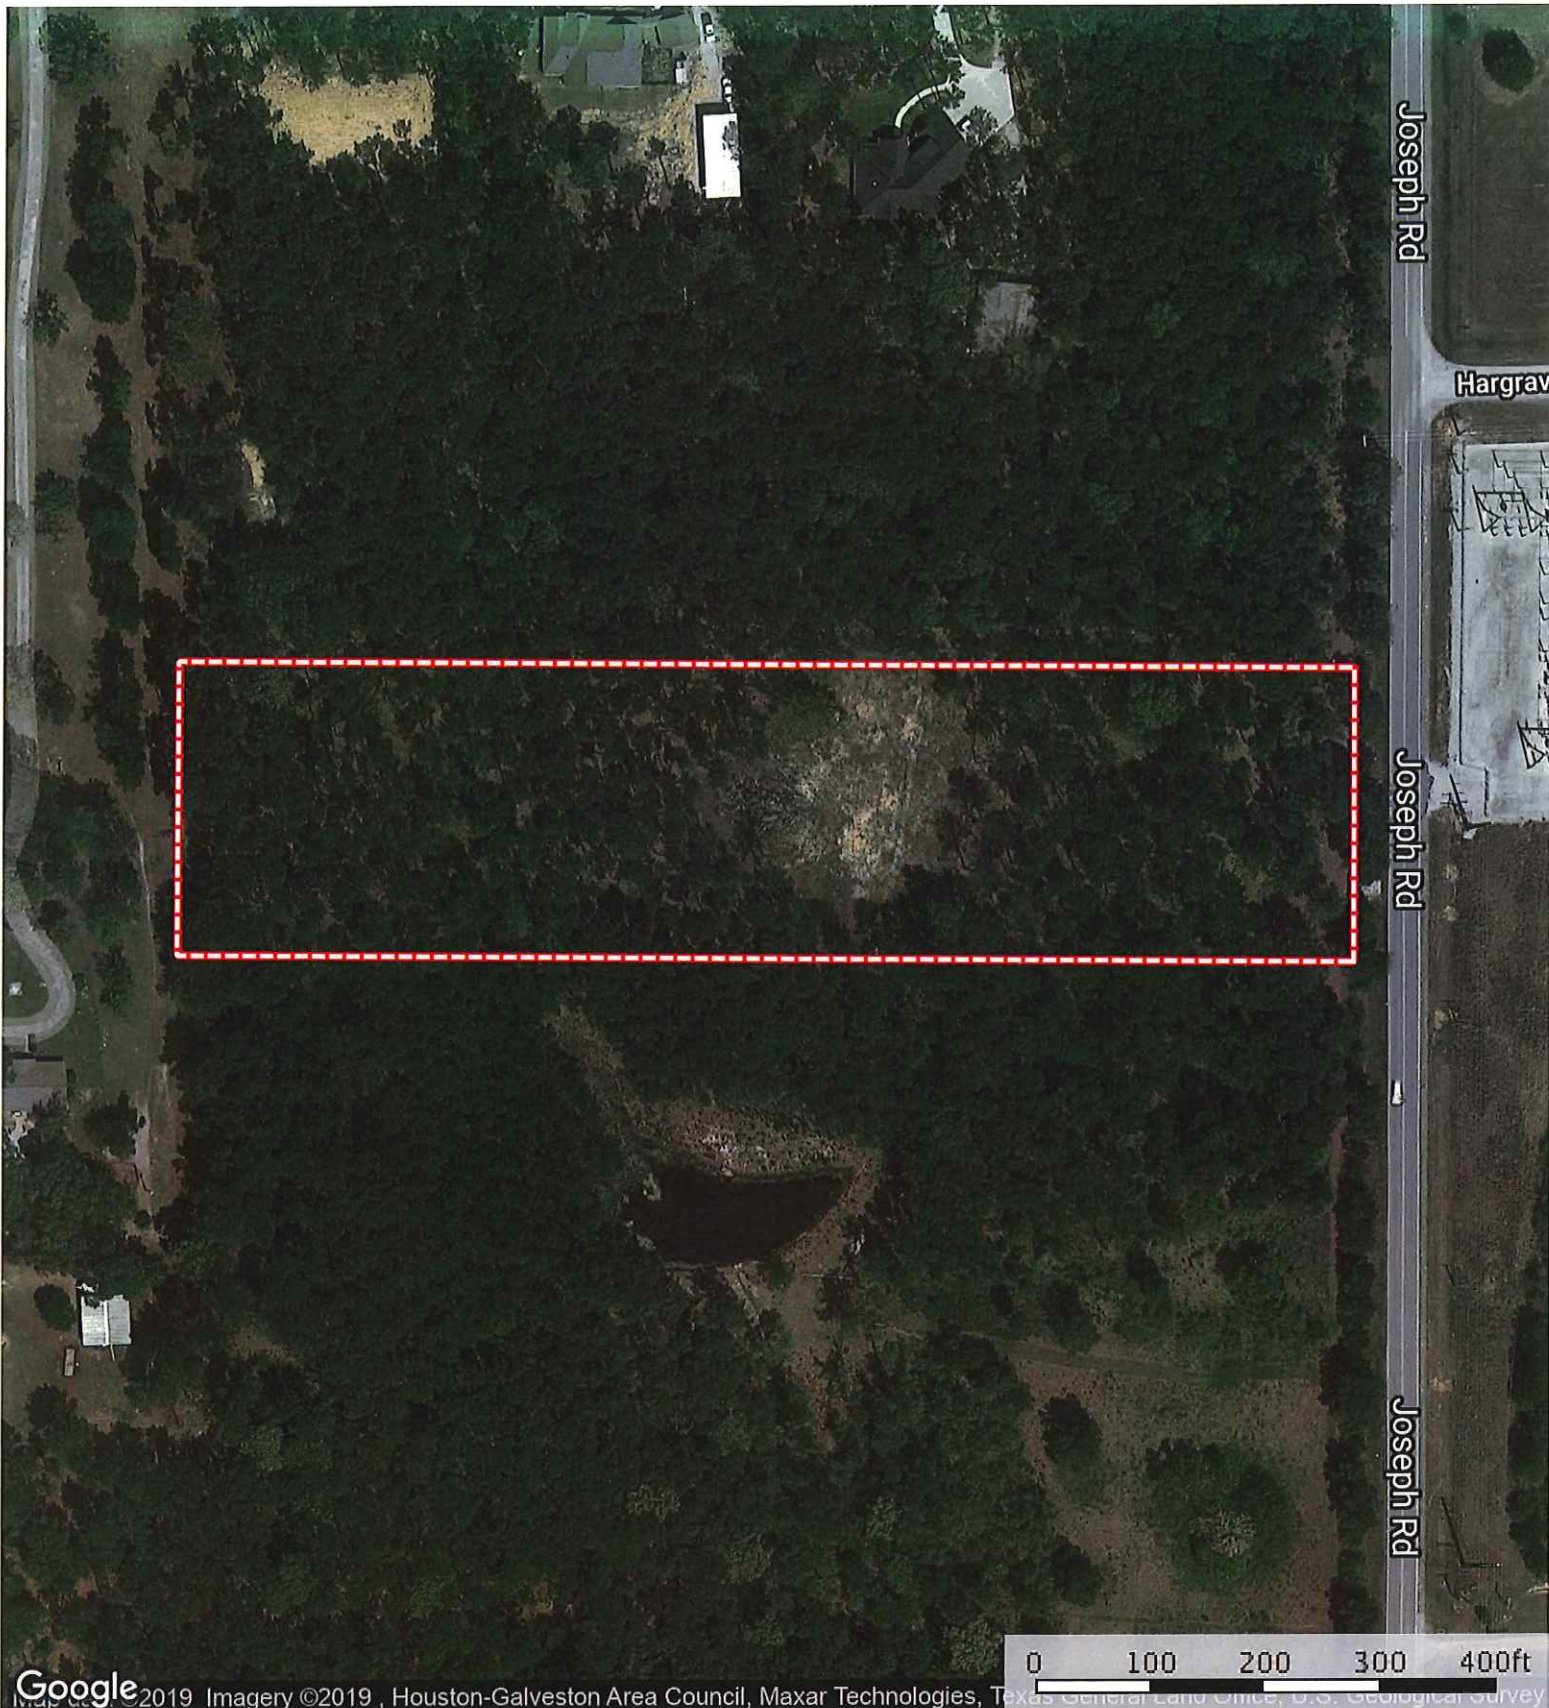

GRIMES COUNTY

SUBJECT →

New Hwy 290

Waller County Land
FM 359
Washington Ln
Blumberg Rd
Waller Spring Creek
Cattle Creek Rd
Blumberg Rd
Waller County Land
Blumberg Rd
Waller Spring Creek
Cattle Creek Rd
Blumberg Rd
Waller County Land
Blumberg Rd
Waller Spring Creek
Cattle Creek Rd
Blumberg Rd

Katy Moseley

25692 Joseph Rd.
Waller County, Texas, AC +/-

 Boundary

25692 Joseph Rd.
Waller County, Texas, AC +/-

 Boundary

25692 Joseph Rd.
Waller County, Texas, AC +/-

- Boundary
- 100 Year Floodplain
- 500 Year Floodplain
- Floodway
- Special
- Unmapped/ Not