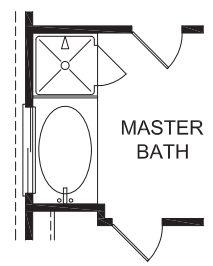

FIRST FLOOR PLAN

OPTIONAL 36X36 SHOWER
 & 36X60 TUB