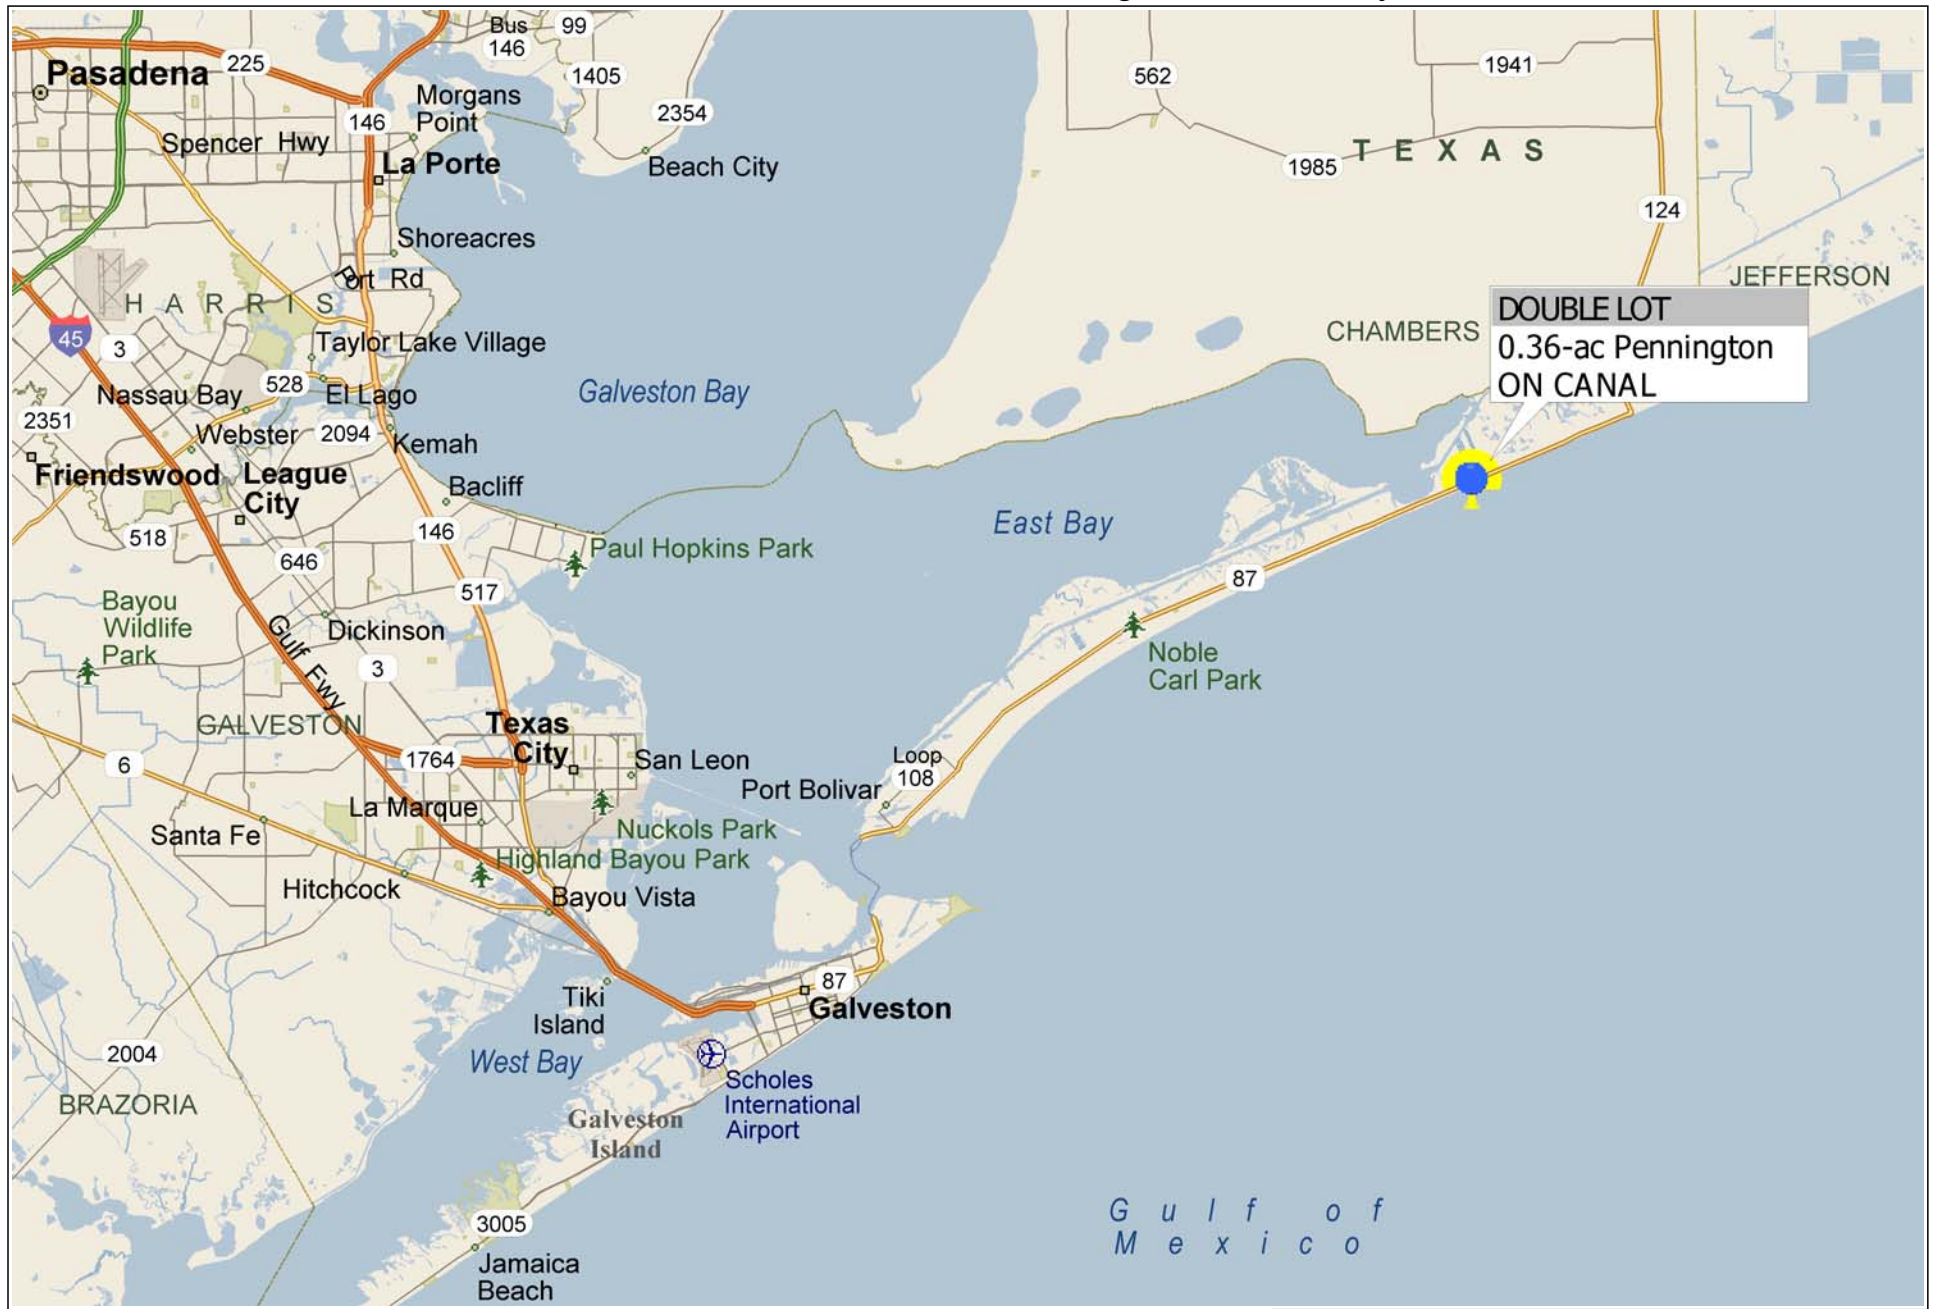

**\*\* DOUBLE-LOT \*\* 0.36-ac Pennington ~ Canal City**

**DOUBLE LOT**  
**0.36-ac Pennington**  
**ON CANAL**

Mussel Point

Rollover Bay

GILCHRIST

Texas State Highway 87

Texas State Highway 87

Rollover Pass

Texas State Highway 87

87