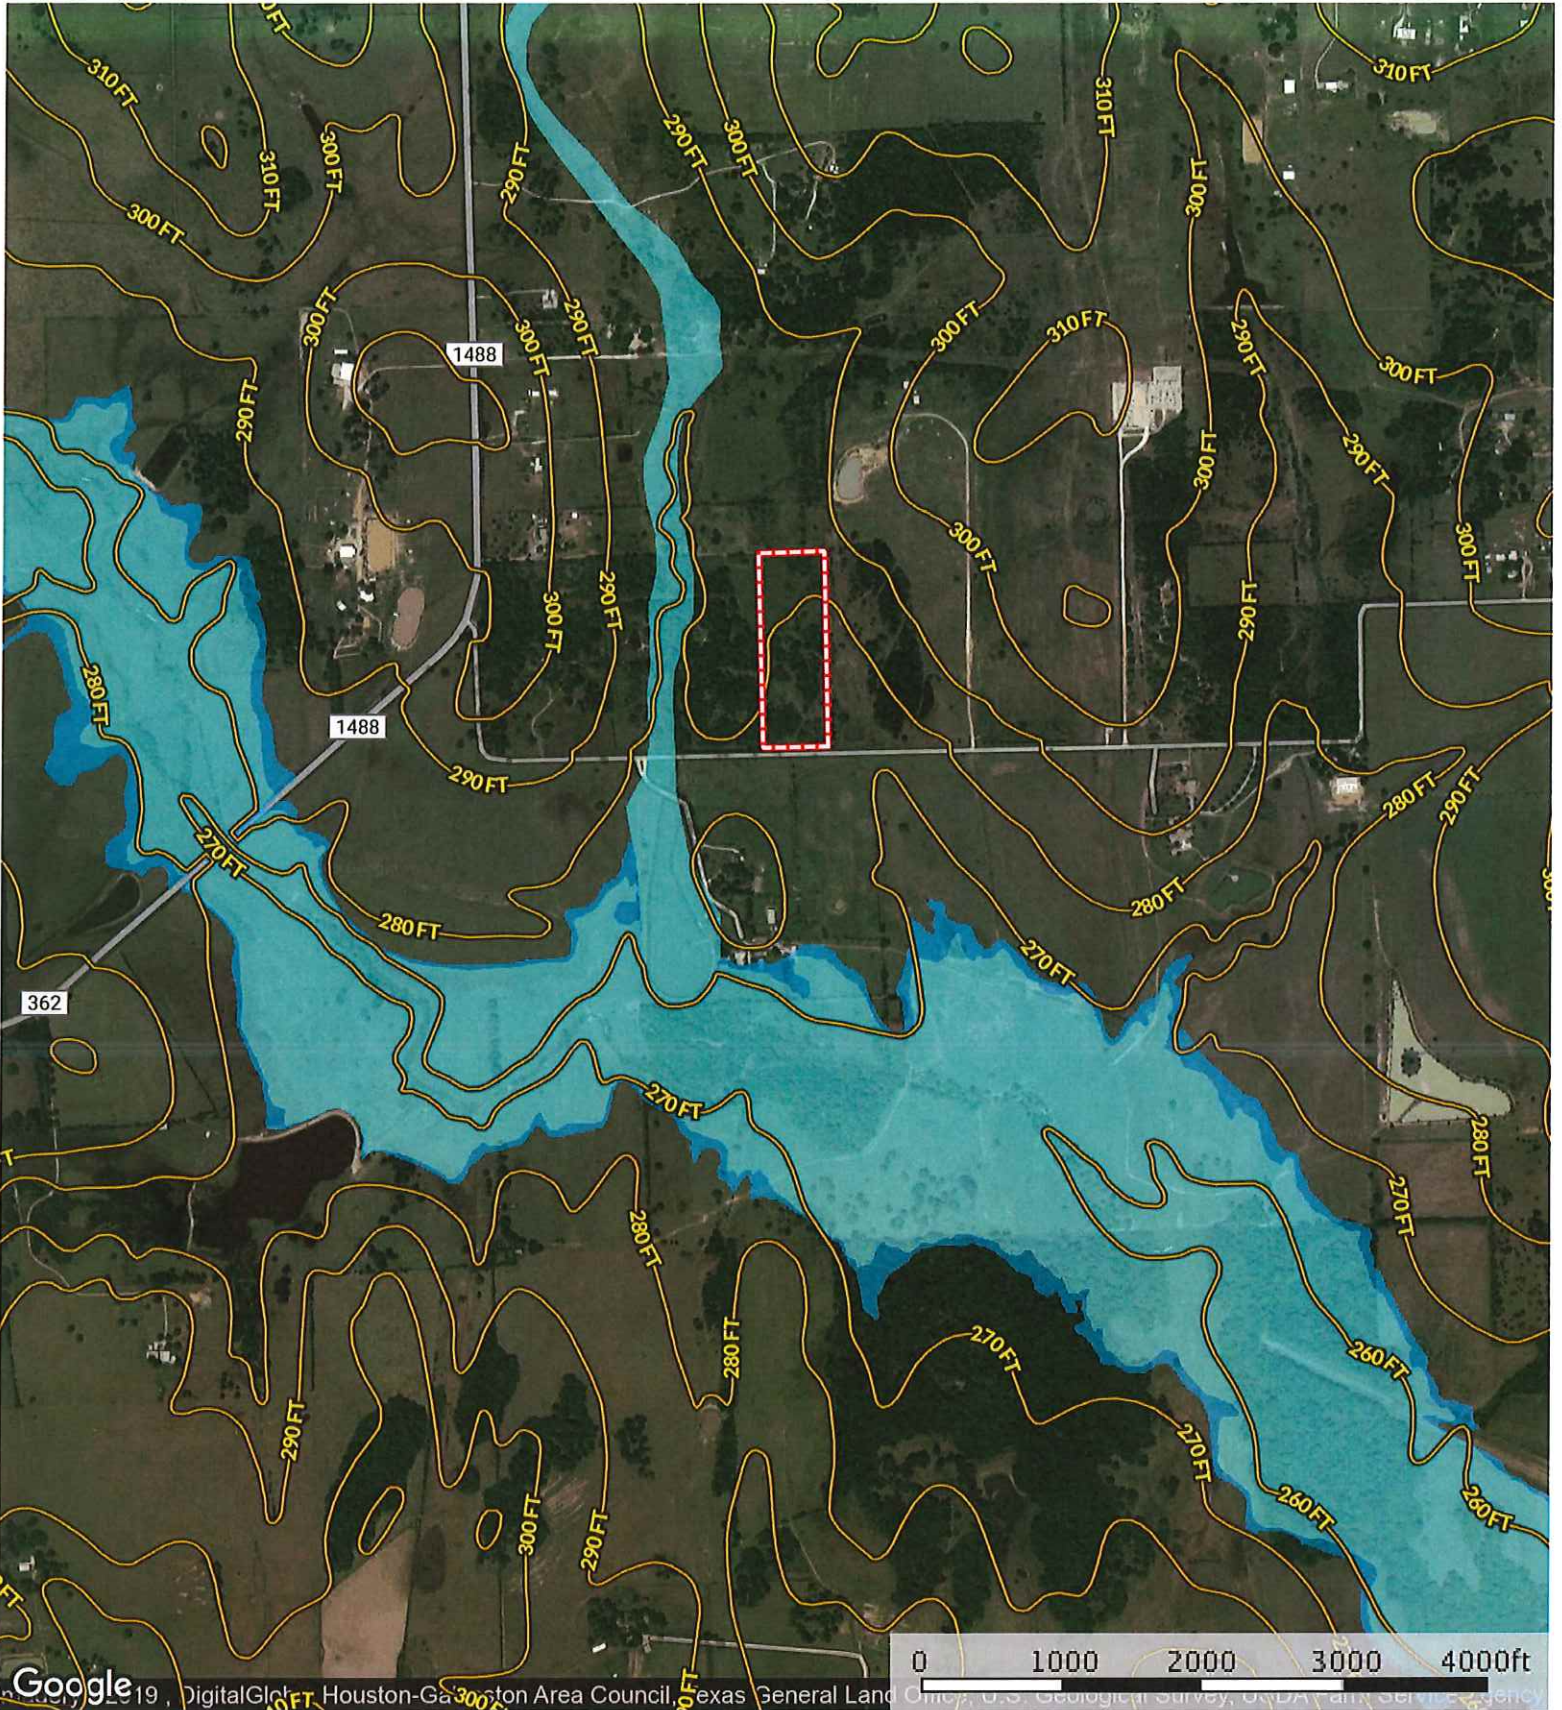

34346 Joseph Rd.
Texas, AC +/-

 Boundary

34346 Joseph Rd.
Texas, AC +/-

 Boundary

 The information contained herein was obtained from sources deemed to be reliable. MspRight Services makes no warranties or guarantees as to the completeness or accuracy thereof.

34346 Joseph Rd.
Texas, AC +/-

- Boundary
- 100 Year Floodplain
- 500 Year Floodplain
- Floodway
- Special
- Unmapped/ Not

The information contained herein was obtained from sources deemed to be reliable. MapRight Services makes no warranties or guarantees as to the completeness or accuracy thereof.