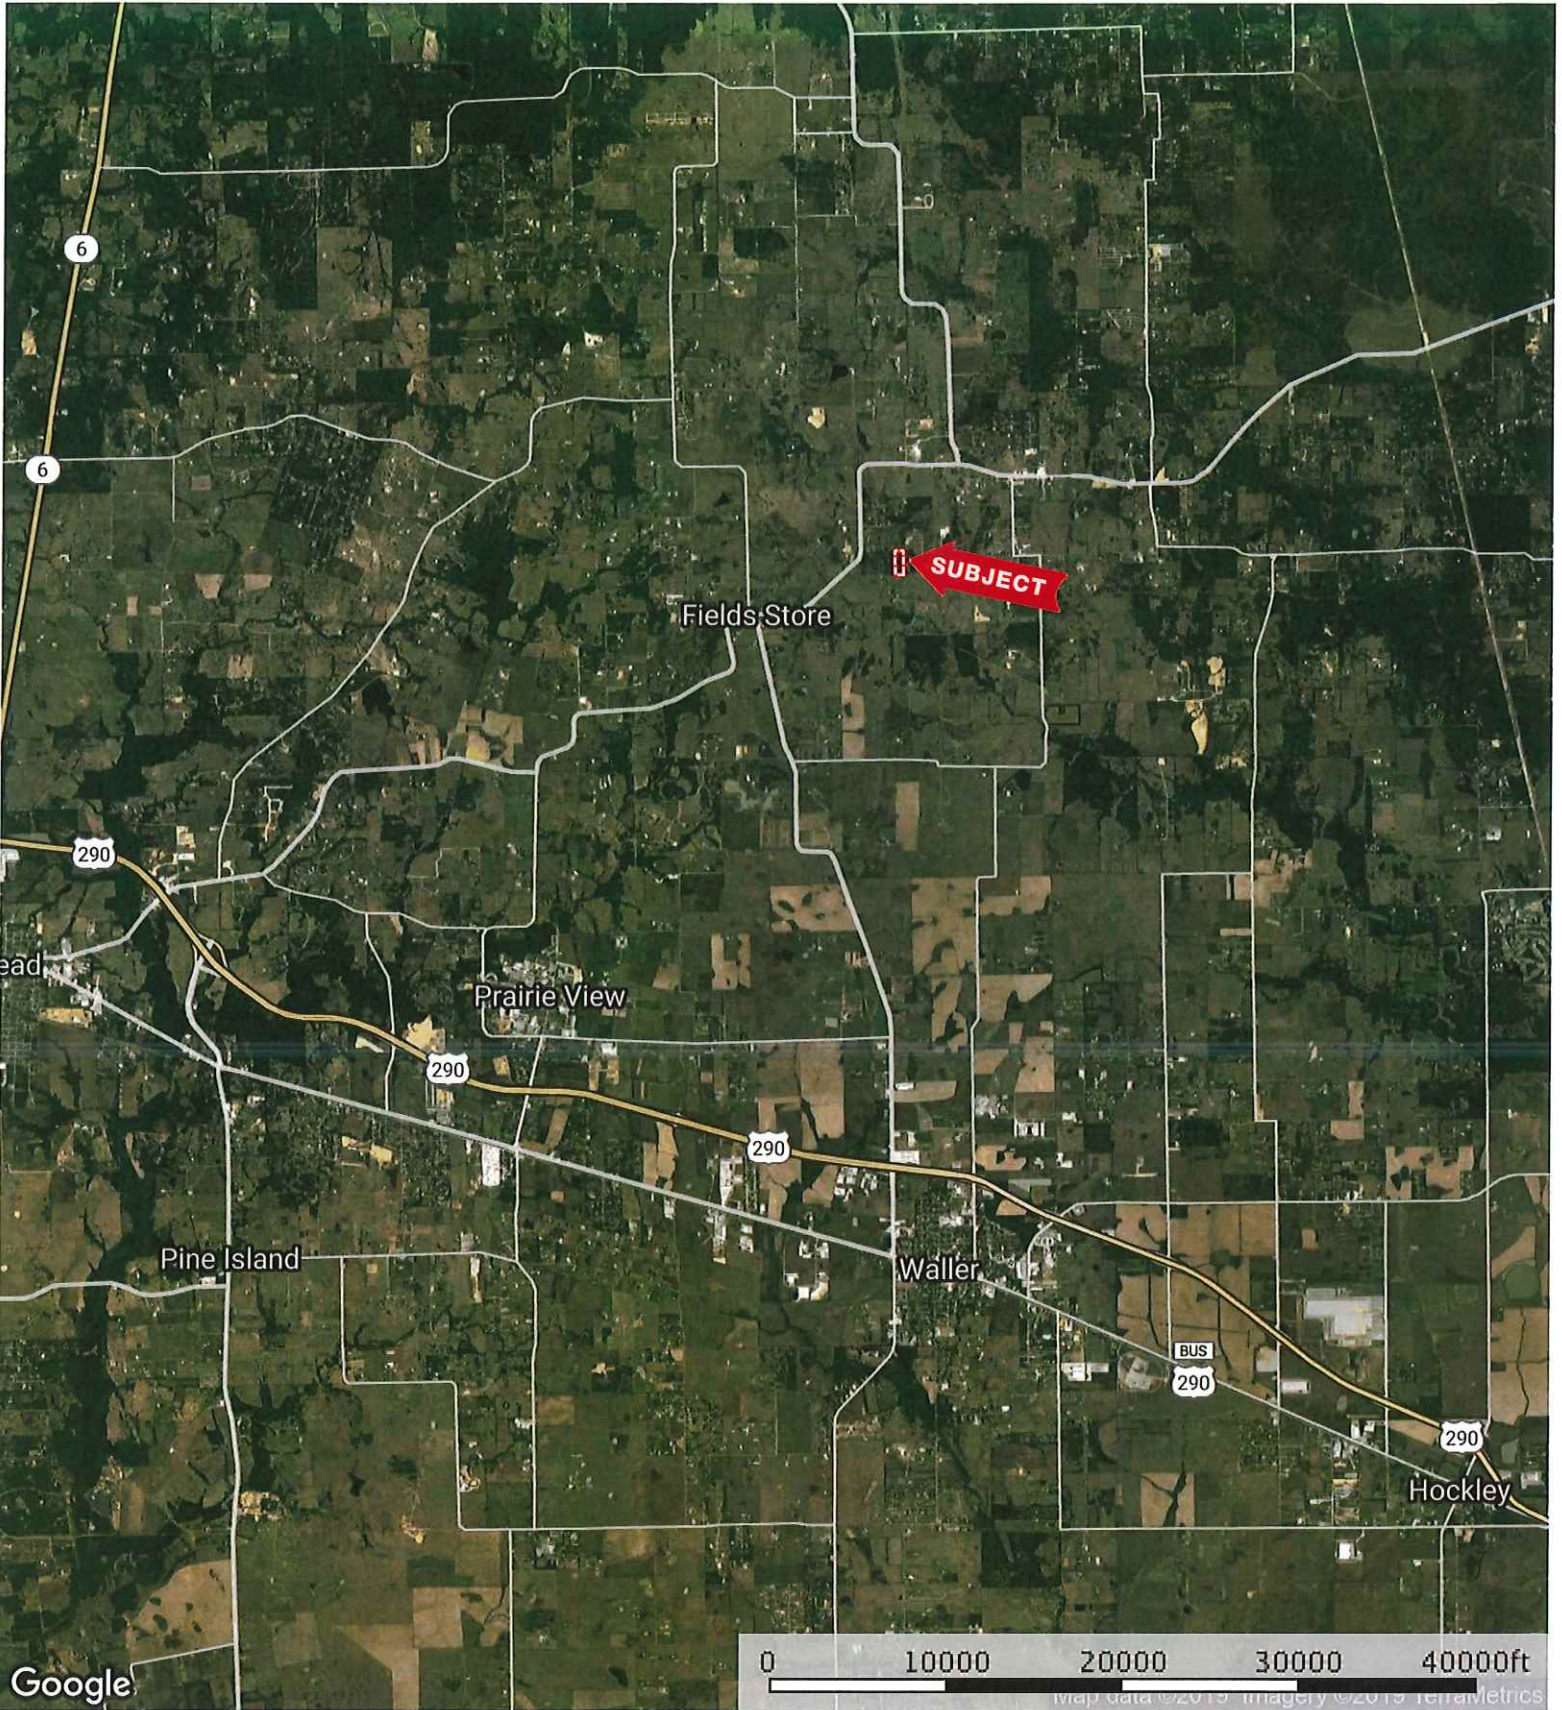

34346 Joseph Rd.
Texas, AC +/-

 Boundary

34346 Joseph Rd.
Texas, AC +/-

 Boundary

 The information contained herein was obtained from sources deemed to be reliable. MspRight Services makes no warranties or guarantees as to the completeness or accuracy thereof.

34346 Joseph Rd.
Texas, AC +/-

- Boundary
- 100 Year Floodplain
- 500 Year Floodplain
- Floodway
- Special
- Unmapped/ Not

The information contained herein was obtained from sources deemed to be reliable. MapRight Services makes no warranties or guarantees as to the completeness or accuracy thereof.