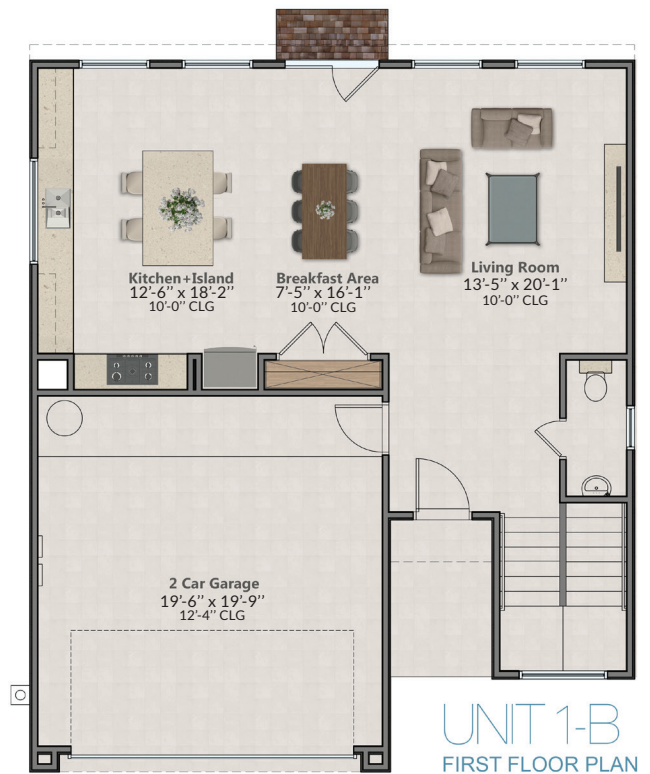

WHITE OAK GARDENS

THE ORE

UNIT 1-B - OPTIONAL BONUS ROOM

3 Beds • 2.5 Baths • 2,013 Sq. Ft.