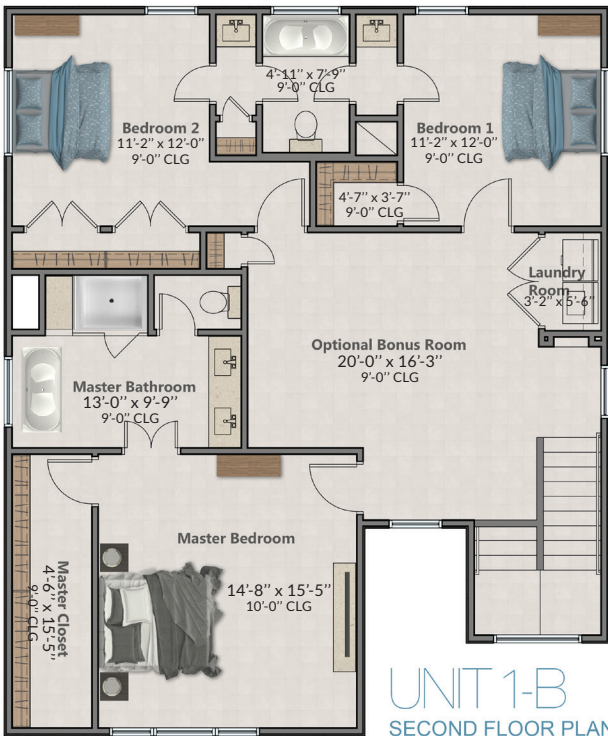

WHITE OAK GARDENS

THE ORE

UNIT 1-B - OPTIONAL BONUS ROOM

3 Beds • 2.5 Baths • 2,013 Sq. Ft.