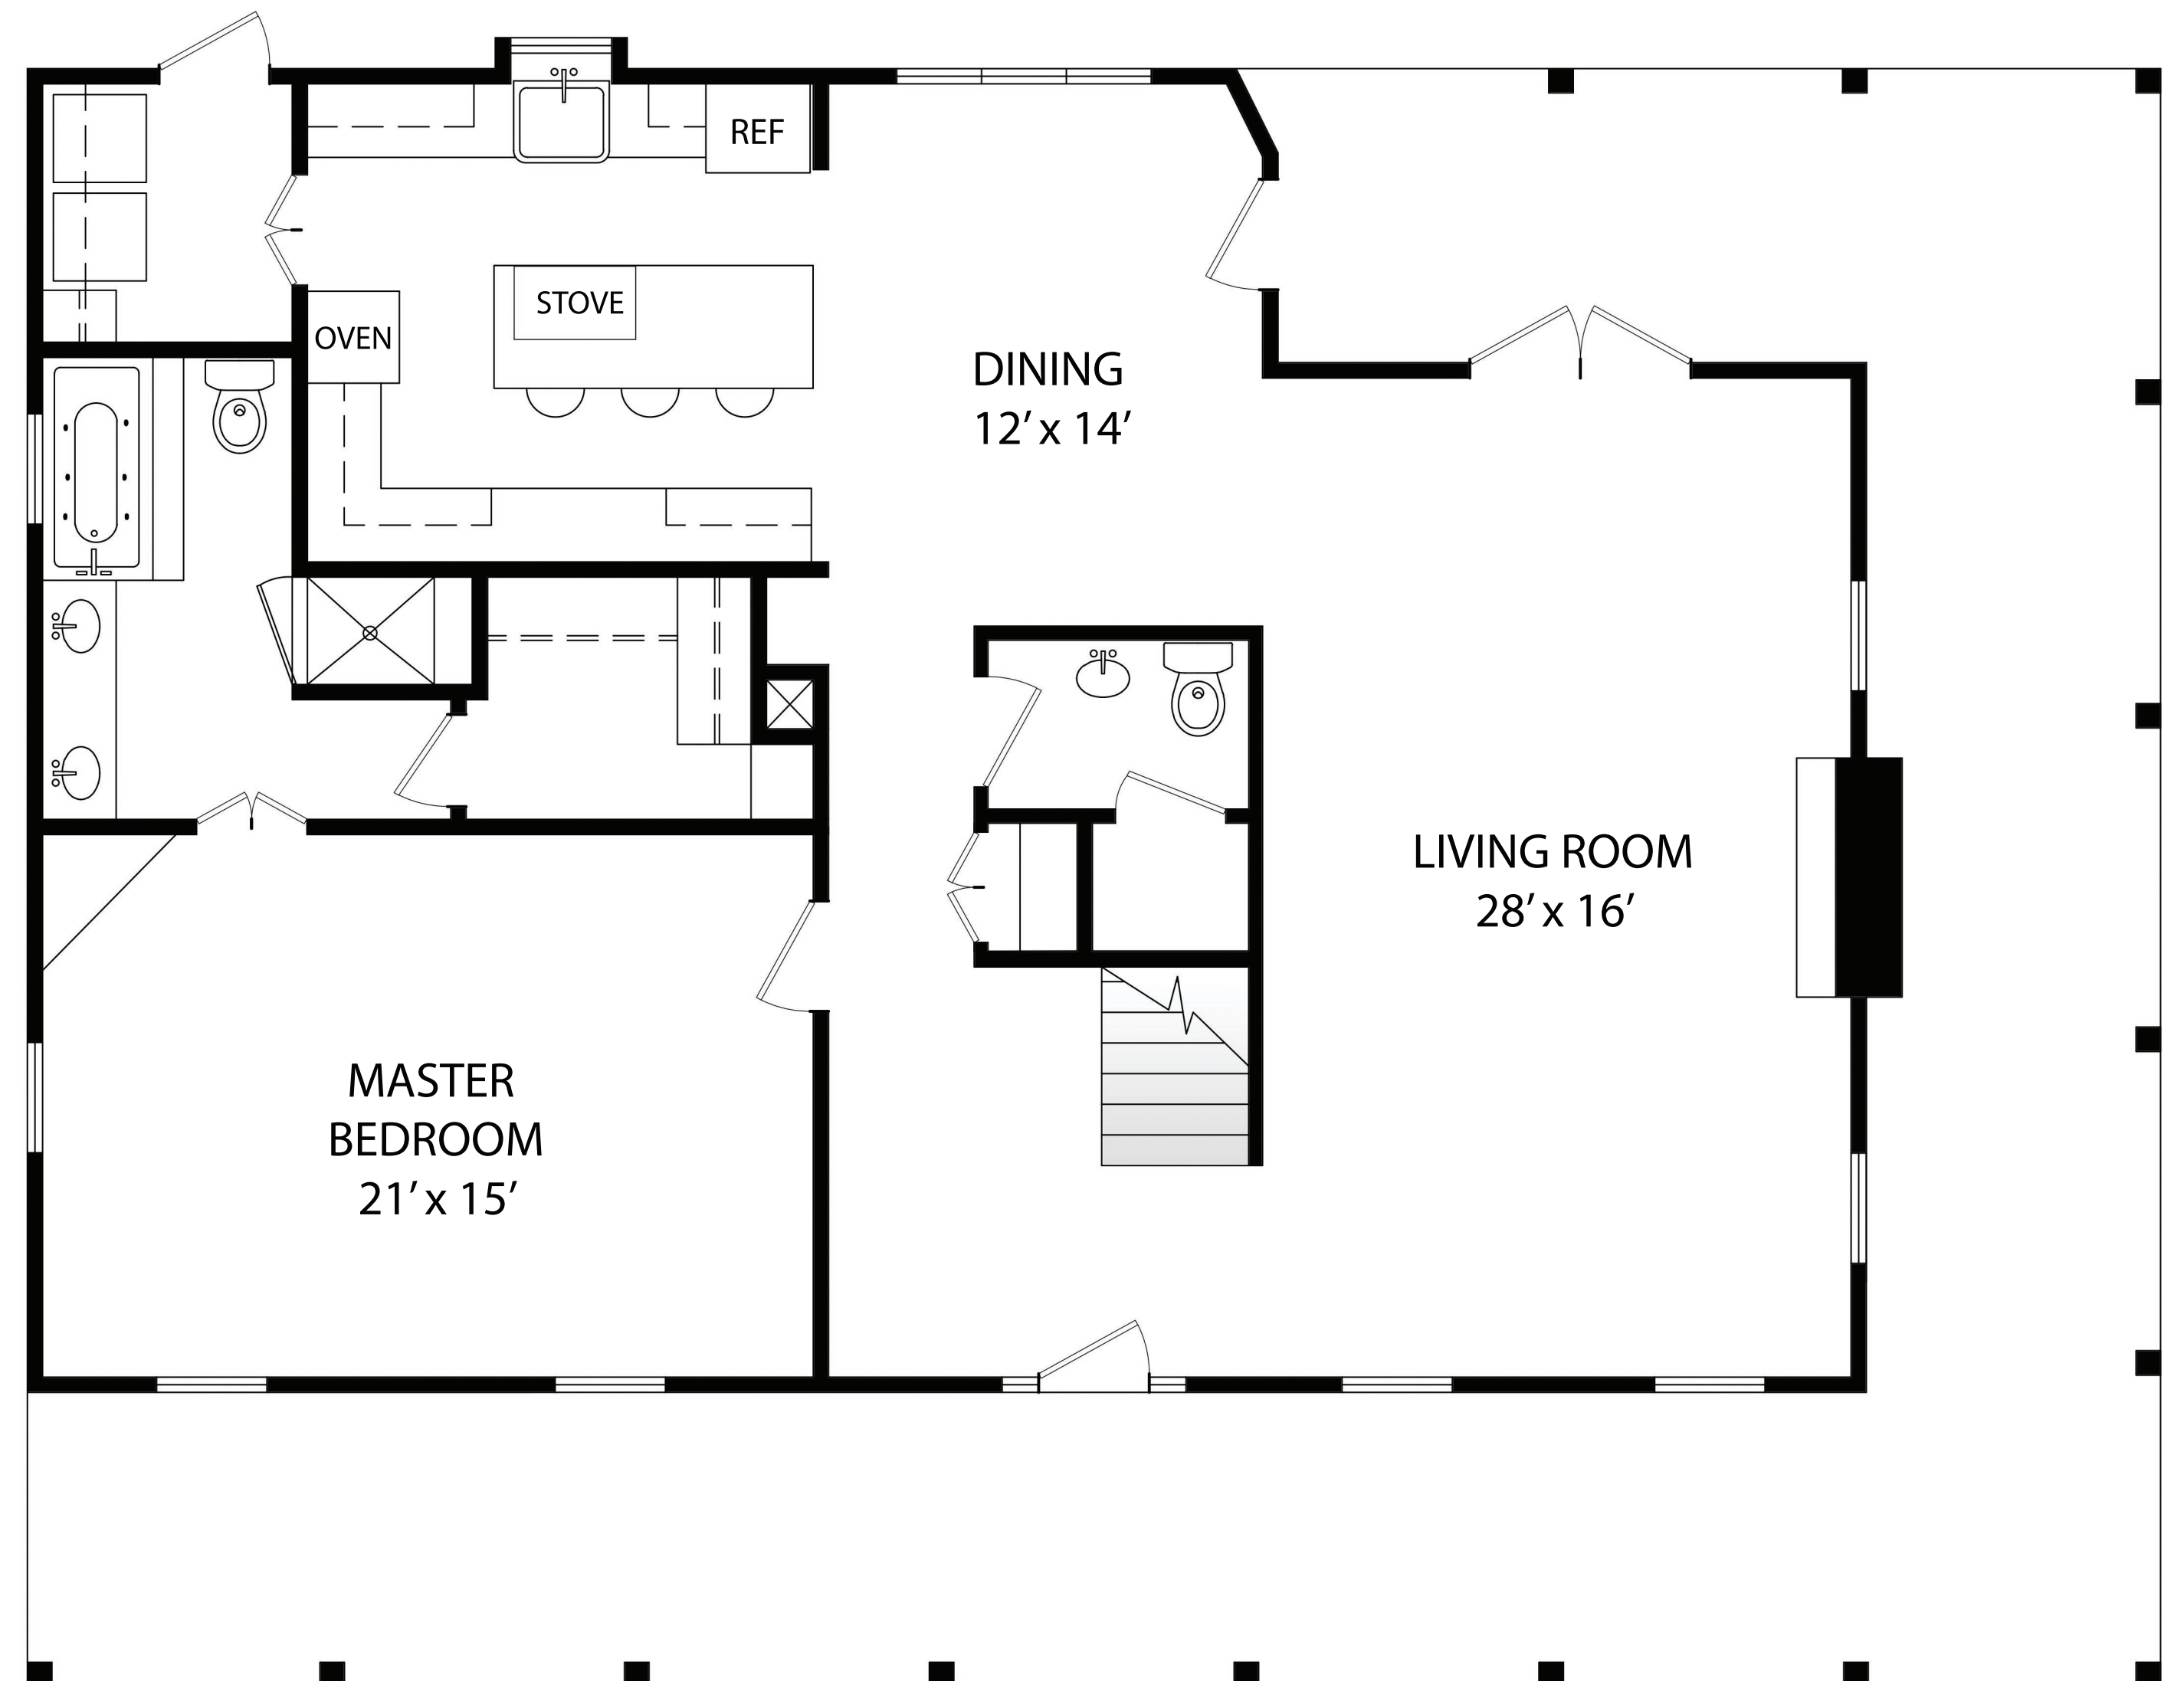

1330 CHOCOLATE BAYOU DRIVE

TOTAL HOUSE SF: 3,011 SF

GARAGE
32' x 32'

1ST FL TOTAL: 1,024 SF

1ST FLOOR TOTAL: 1,678 SF