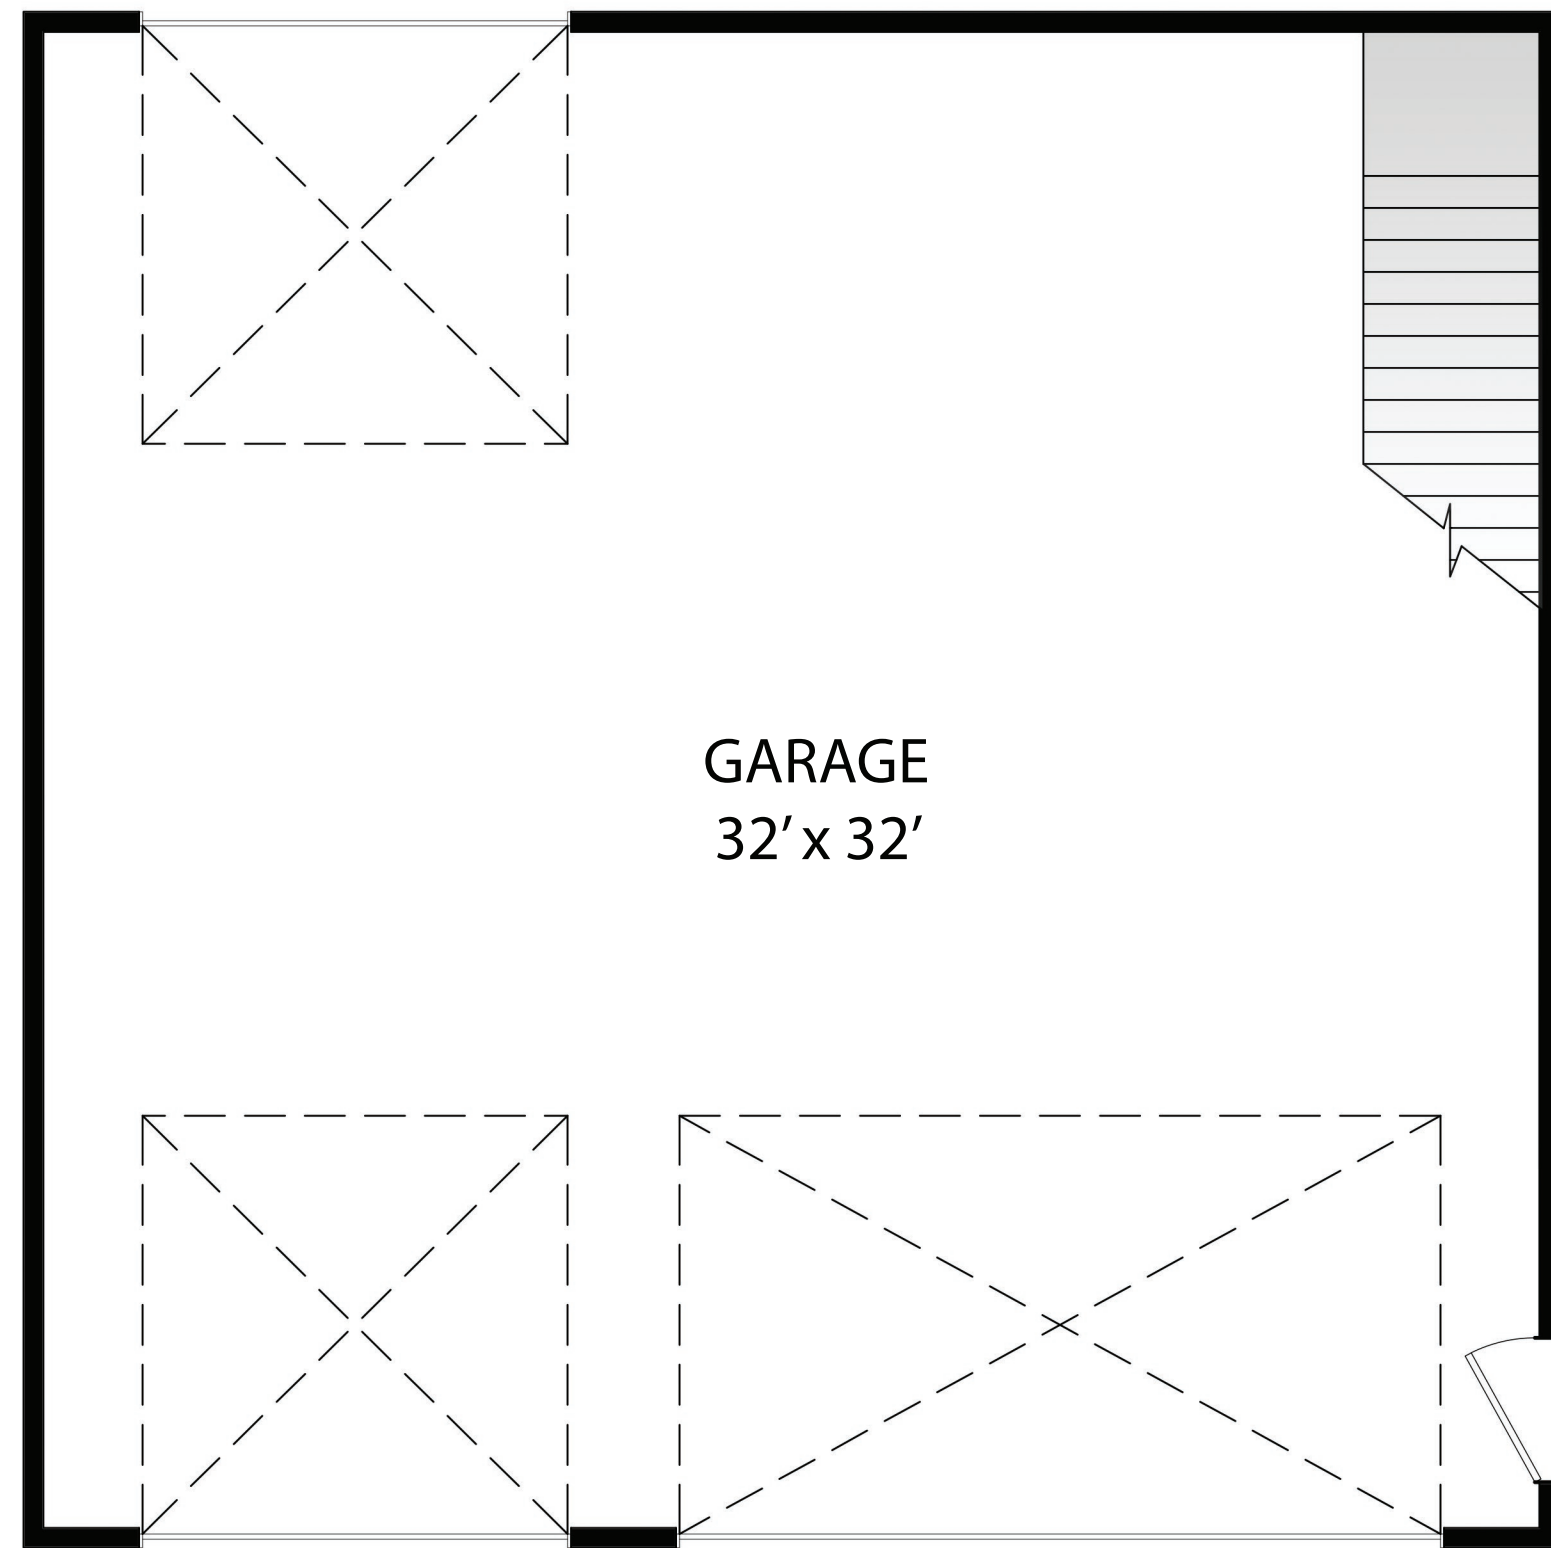

1330 CHOCOLATE BAYOU DRIVE

TOTAL HOUSE SF: 3,011 SF

GARAGE
32' x 32'

1ST FL TOTAL: 1,024 SF

1ST FLOOR TOTAL: 1,678 SF