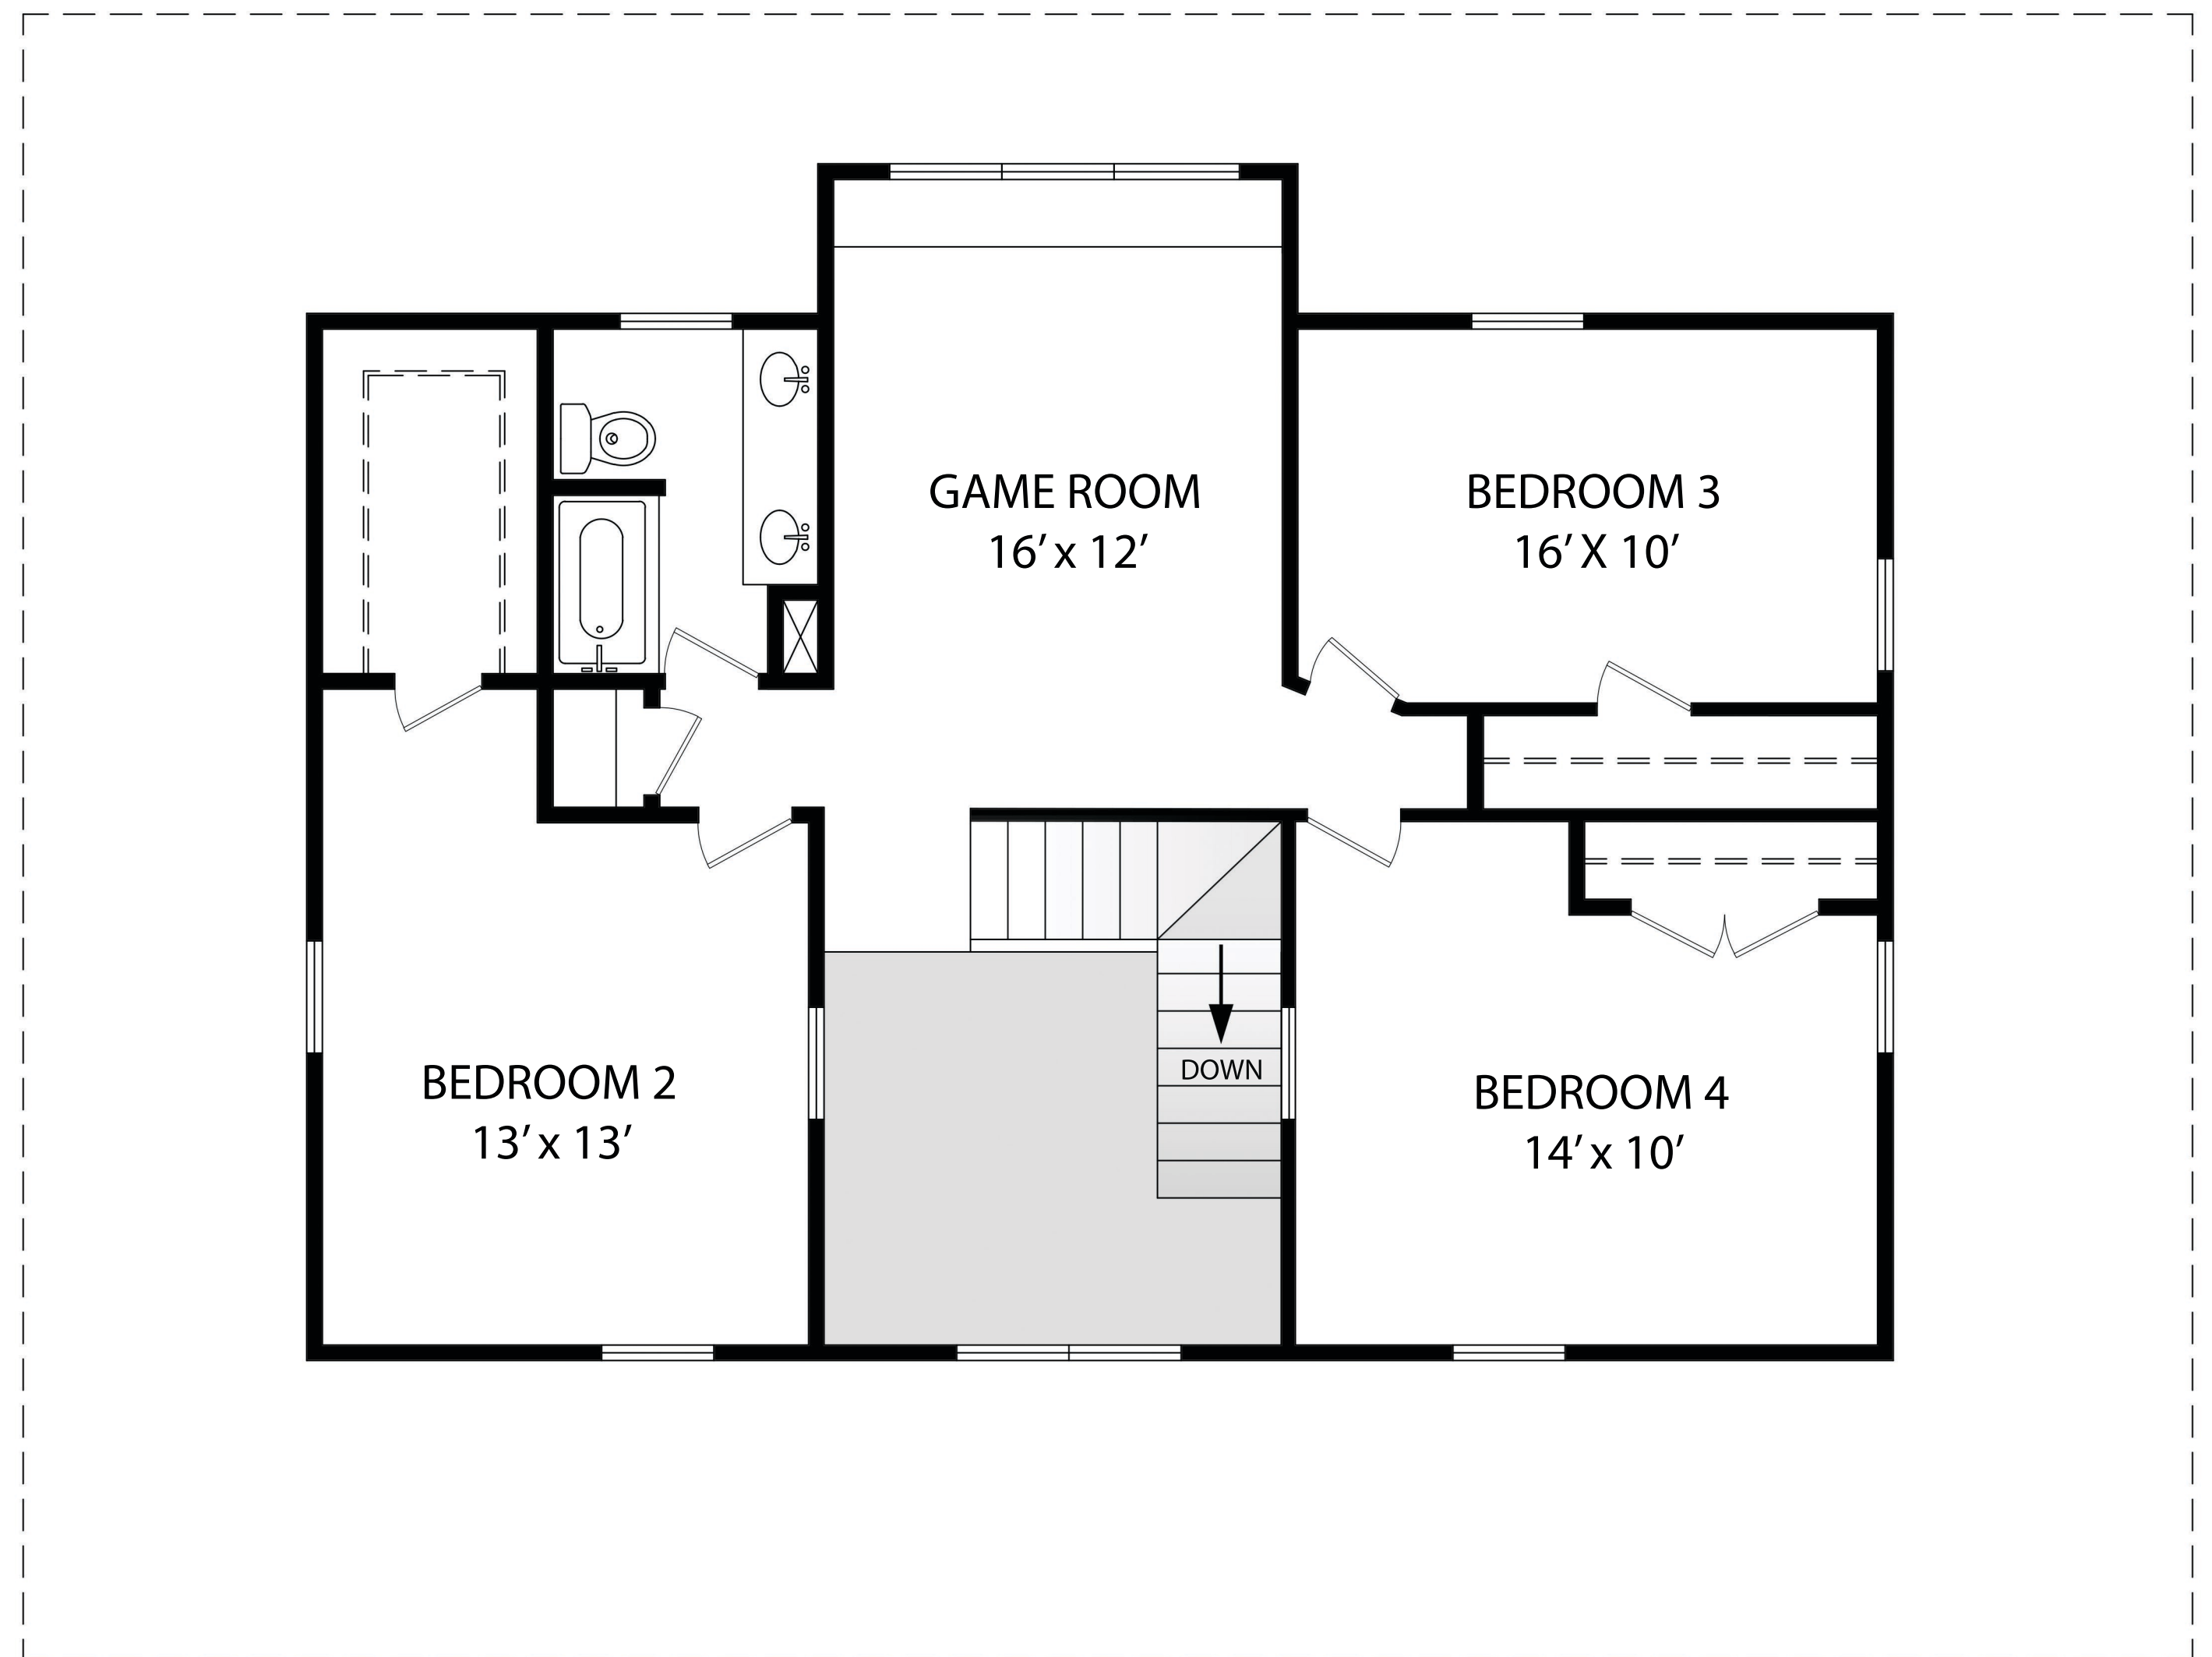

2ND FL TOTAL: 410 SF

2ND FLOOR TOTAL: 1,189 SF