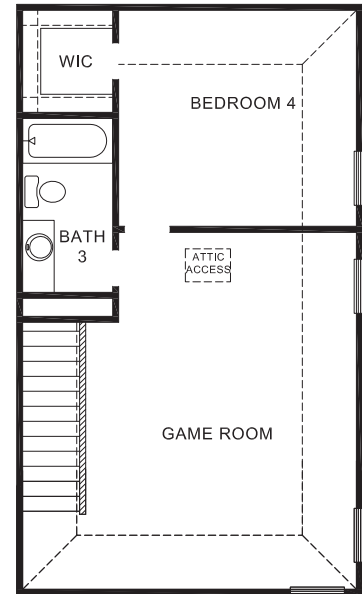

FIRST FLOOR PLAN

SECOND FLOOR PLAN

MASTER BATH
 OPTIONAL 36" X 60" TUB
 & 36" X 36" SHOWER