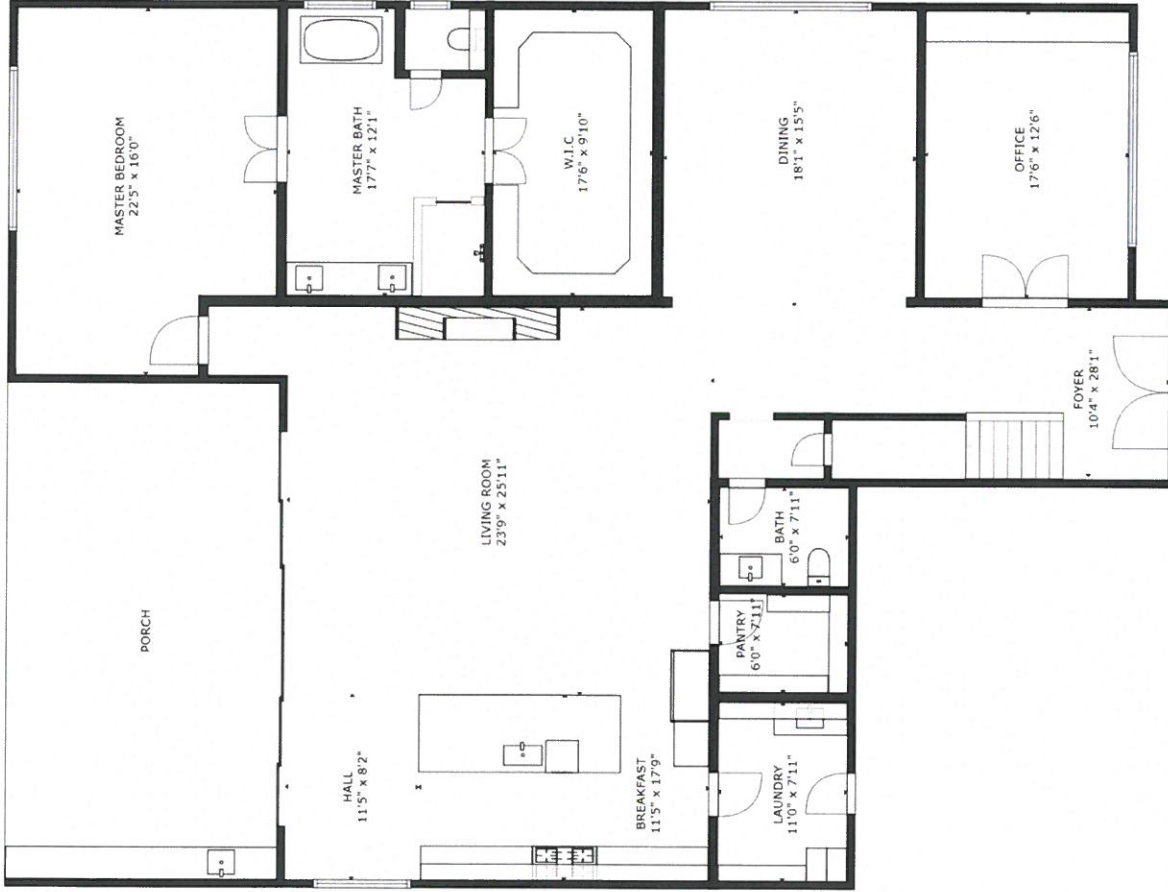

GROSS INTERNAL AREA  
 FLOOR 1: 2723 sq ft, FLOOR 2: 2608 sq ft  
 TOTAL: 5330 sq ft  
 SIZES AND DIMENSIONS ARE APPROXIMATE. ACTUAL MAY VARY.

GROSS INTERNAL AREA  
 FLOOR 1: 2723 sq. ft. FLOOR 2: 2608 sq ft  
 TOTAL: 5330 sq ft

SIZES AND DIMENSIONS ARE APPROXIMATE, ACTUAL MAY VARY.

GROSS INTERNAL AREA  
FLOOR 1: 2723 sq. ft. FLOOR 2: 2608 sq. ft.  
TOTAL: 5330 sq. ft.

SIZES AND DIMENSIONS ARE APPROXIMATE. ACTUAL MAY VARY.