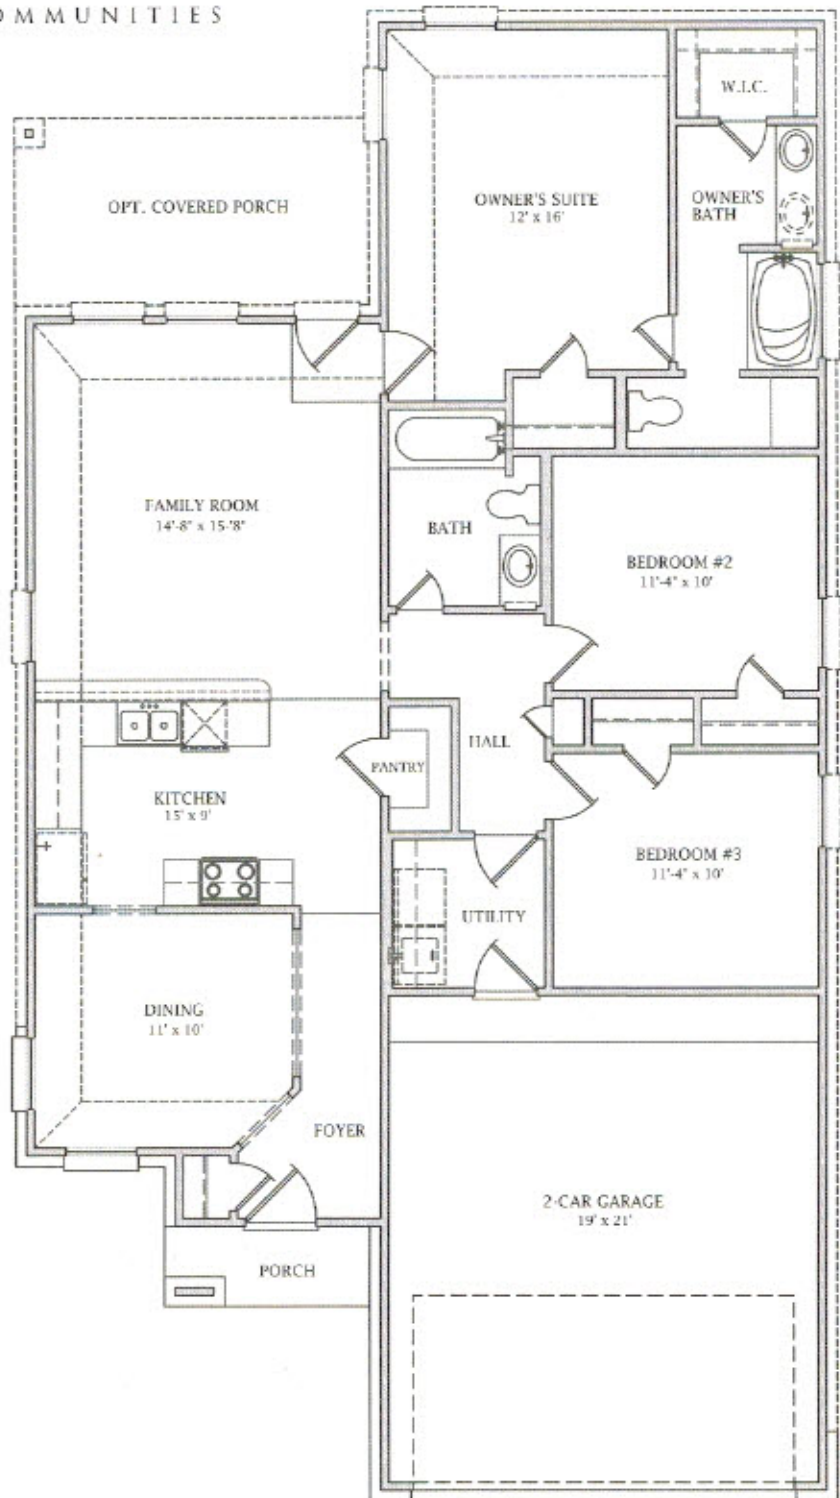

# CASTLEROCK COMMUNITIES

OPTIONAL FIREPLACE

FRONT ENTRANCE W/OPT. SIDE LITE

## CHEROKEE 1420

Prices, features, dimensions and availability are subject to change without notice. Square footages and images are approximations.