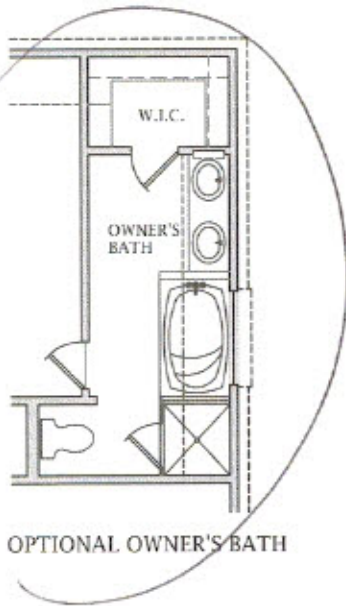

# CASTLEROCK COMMUNITIES

OPTIONAL FIREPLACE

FRONT ENTRANCE W/OPT. SIDE LITE

## CHEROKEE 1420

Prices, features, dimensions and availability are subject to change without notice. Square footages and images are approximations.