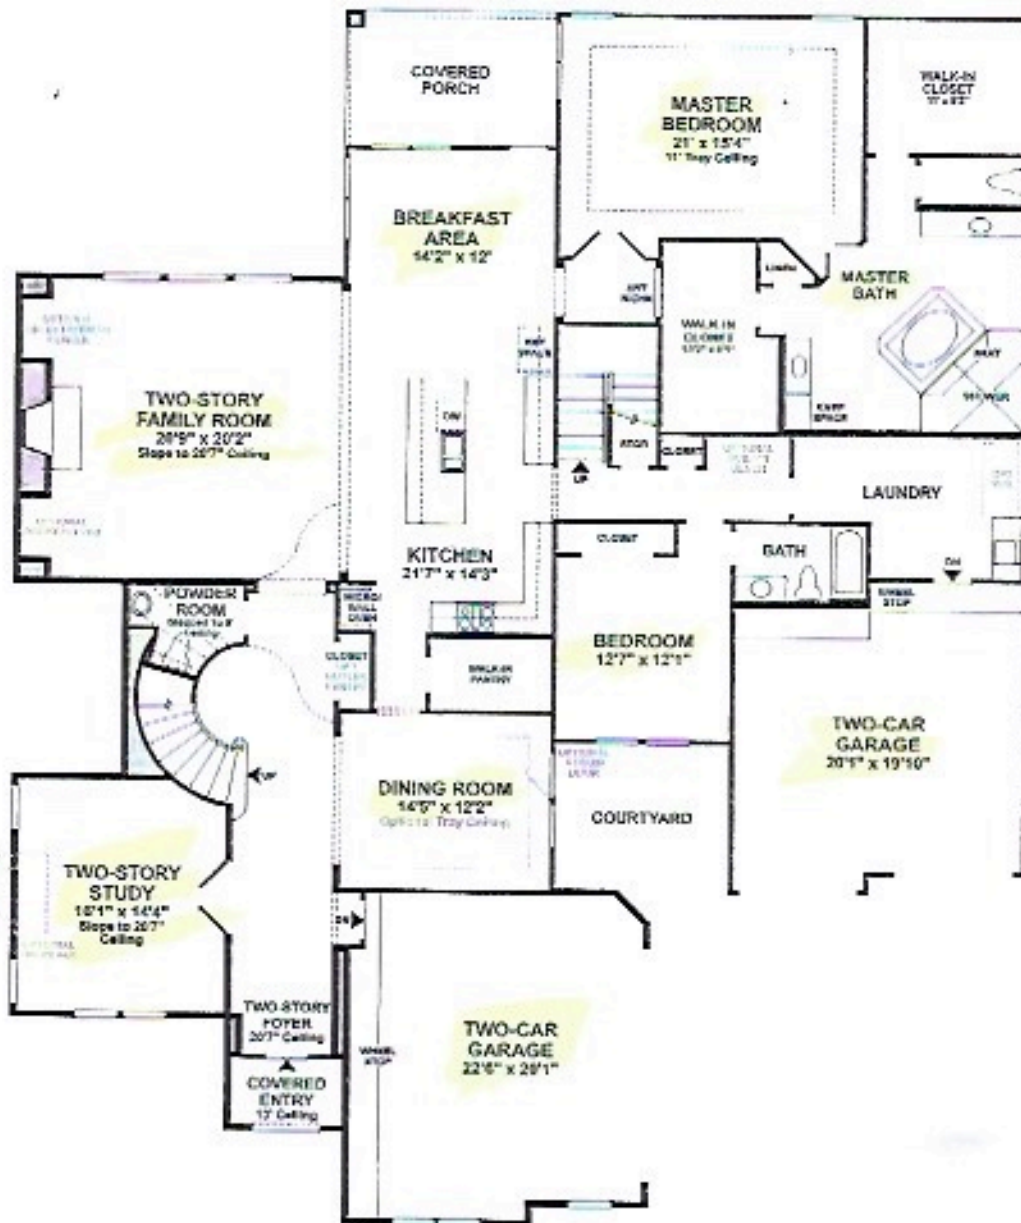

The St. Paul

First Floor

Options

- 3' Wdth House Expansion I
- First Floor Bedroom I/O Study
- Alternate First Floor Layout with First Floor Bedroom I/O Study

Options offered on this page may not be available in all communities that offer this model. Please check with the sales manager for the specific community and model you are interested in. All Features (i.e. outlets, jacks, fixtures) and Options shown on this plan are subject to prior purchase as a Standard Feature included in the Base Home or as an Option on an Exhibit B and Seller's approval. The location of Features and Options are approximate and may be moved at the Seller's sole discretion for reasonable construction purposes.