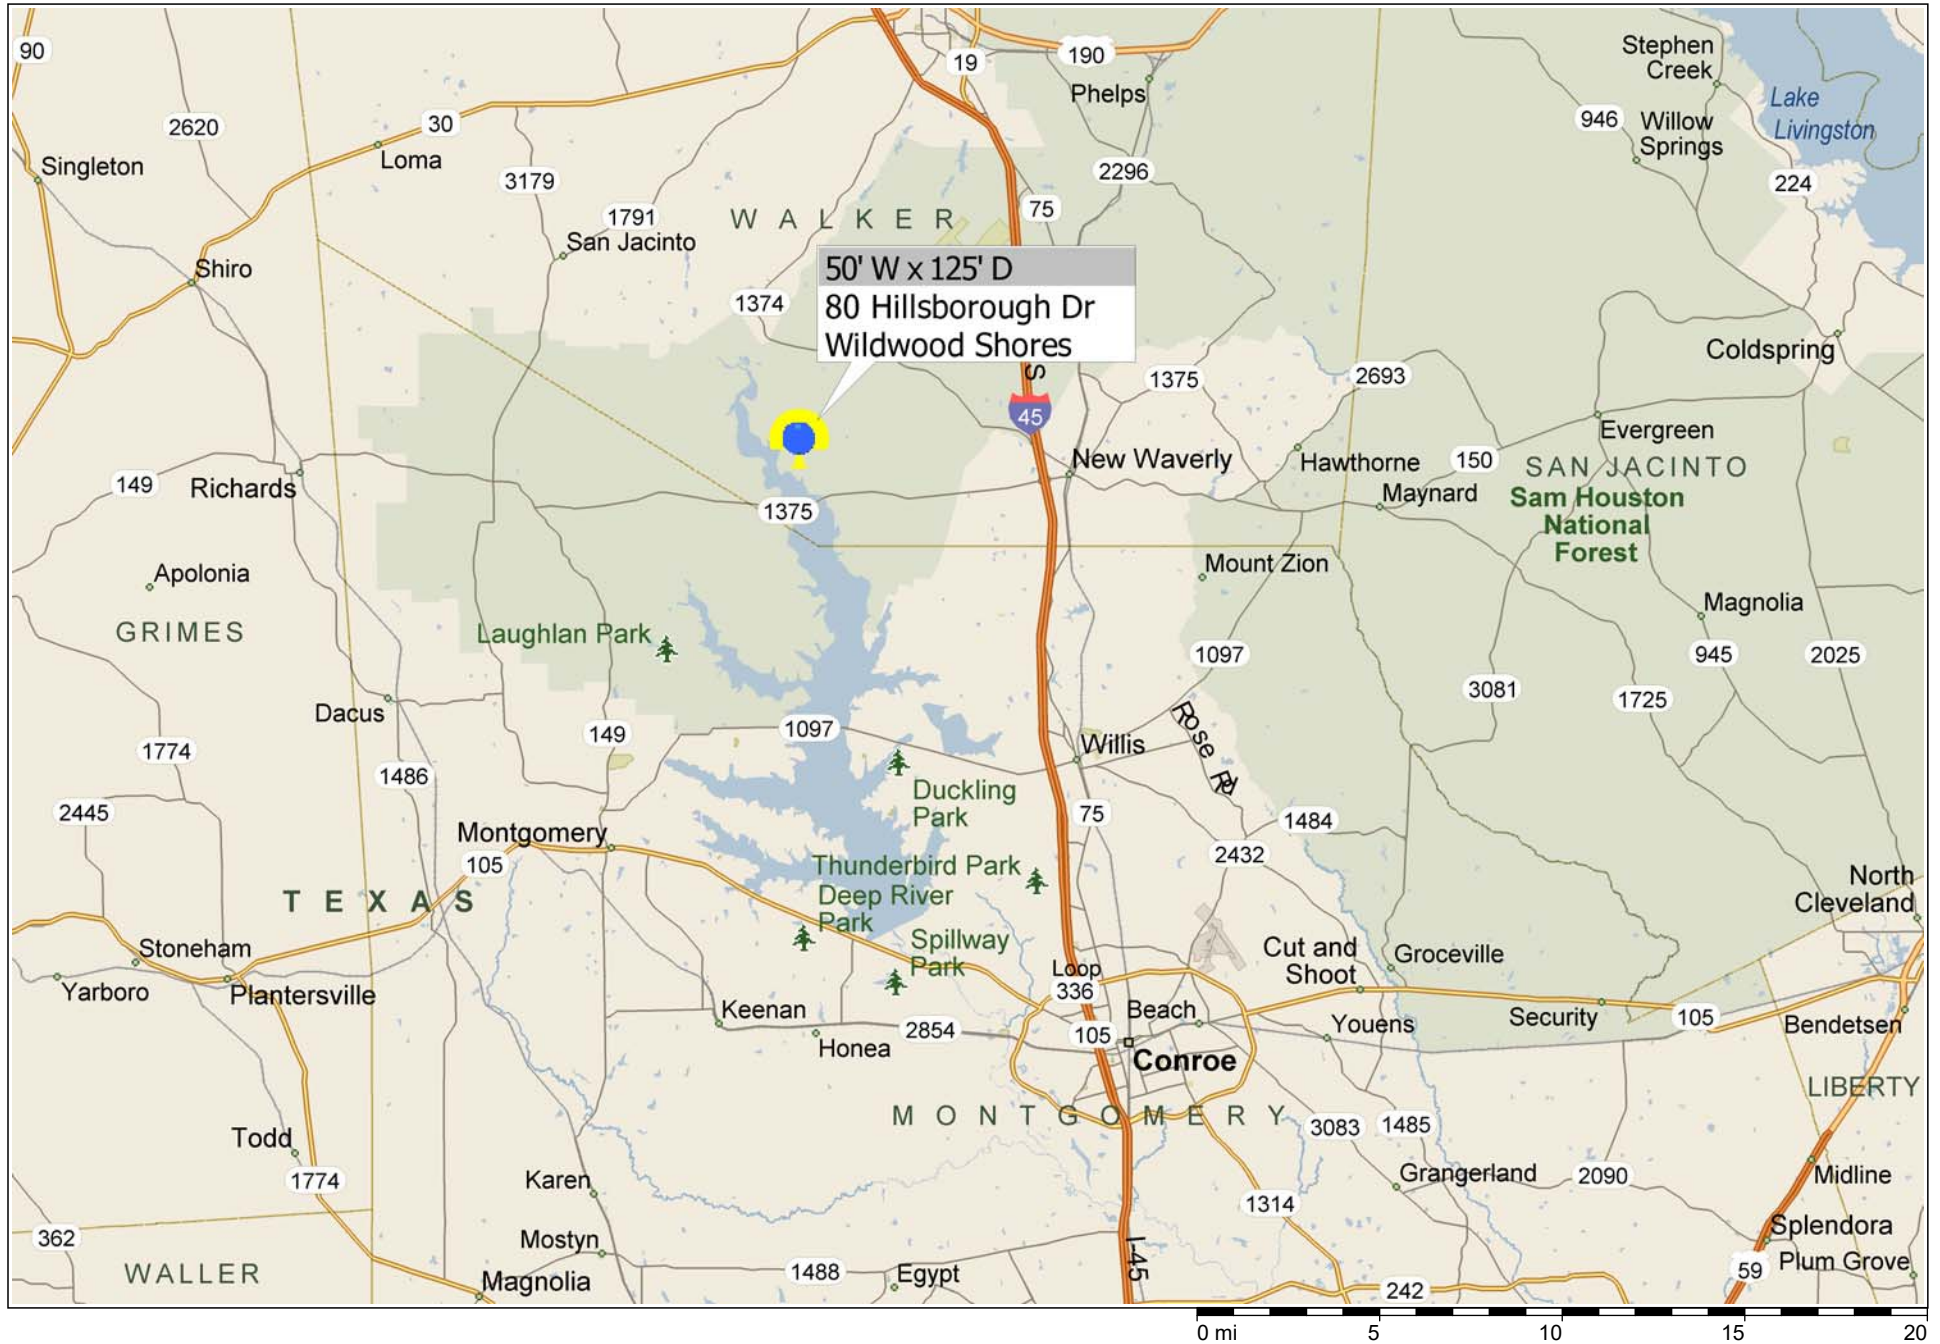

80 Hillsborough Dr ~ Wildwood Shores

Copyright © and (P) 1988–2010 Microsoft Corporation and/or its suppliers. All rights reserved. <http://www.microsoft.com/mappoint/>
Certain mapping and direction data © 2010 NAVTEQ. All rights reserved. The Data for areas of Canada includes information taken with permission from Canadian authorities, including: © Her Majesty the Queen in Right of Canada, © Queen's Printer for Ontario. NAVTEQ and NAVTEQ ON BOARD are trademarks of NAVTEQ. © 2010 Tele Atlas North America, Inc. All rights reserved. Tele Atlas and Tele Atlas North America are trademarks of Tele Atlas, Inc. © 2010 by Applied Geographic Systems. All rights reserved.