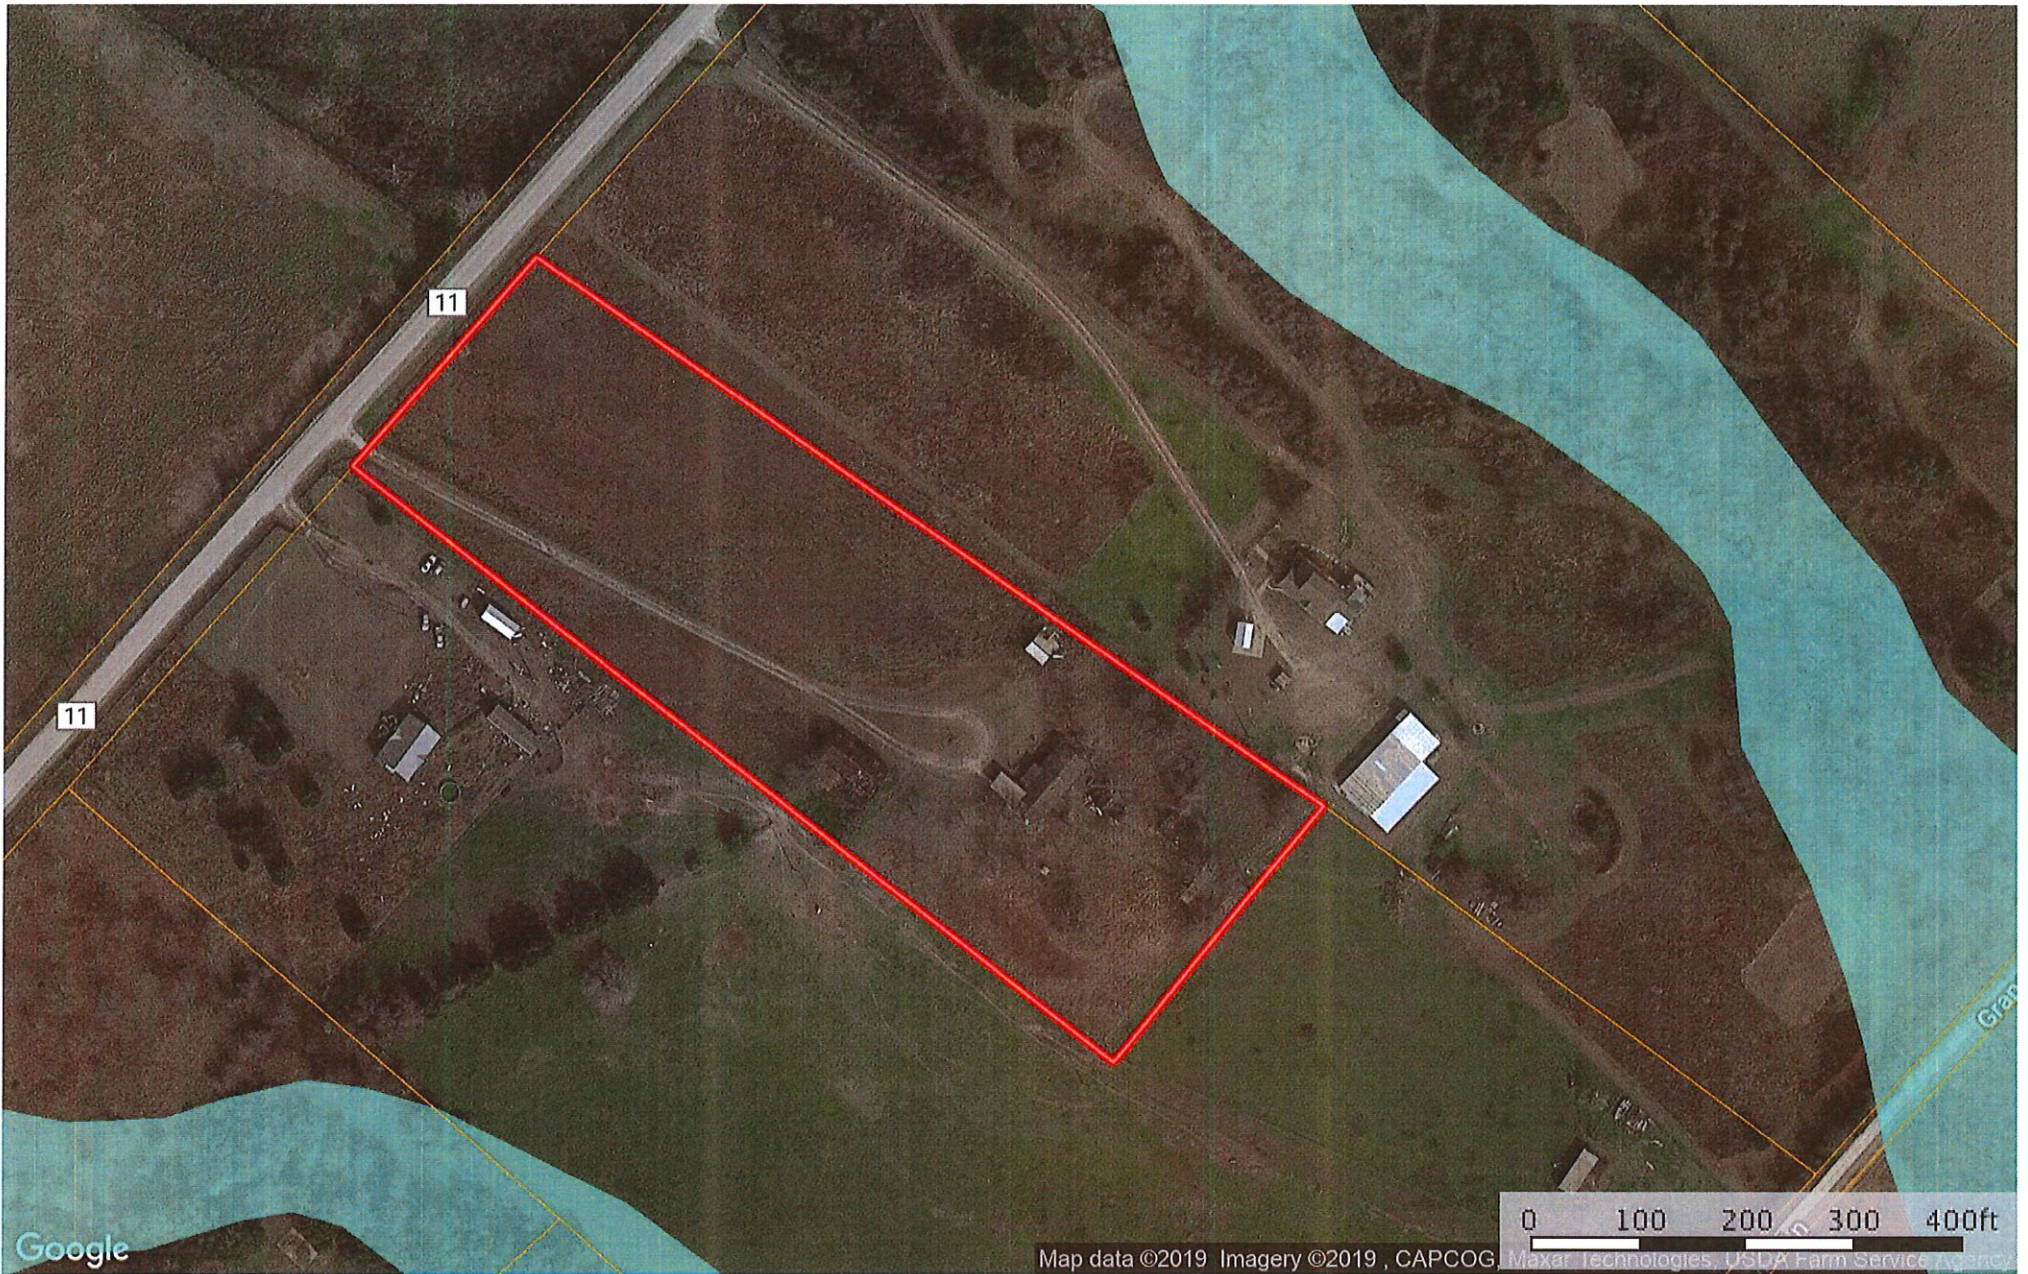

7905 Winedale Road Burton
Washington County, Texas, 5 AC +/-

- Boundary
- 100 Year Floodplain
- 500 Year Floodplain
- Floodway
- Special
- Unmapped/ Not Included