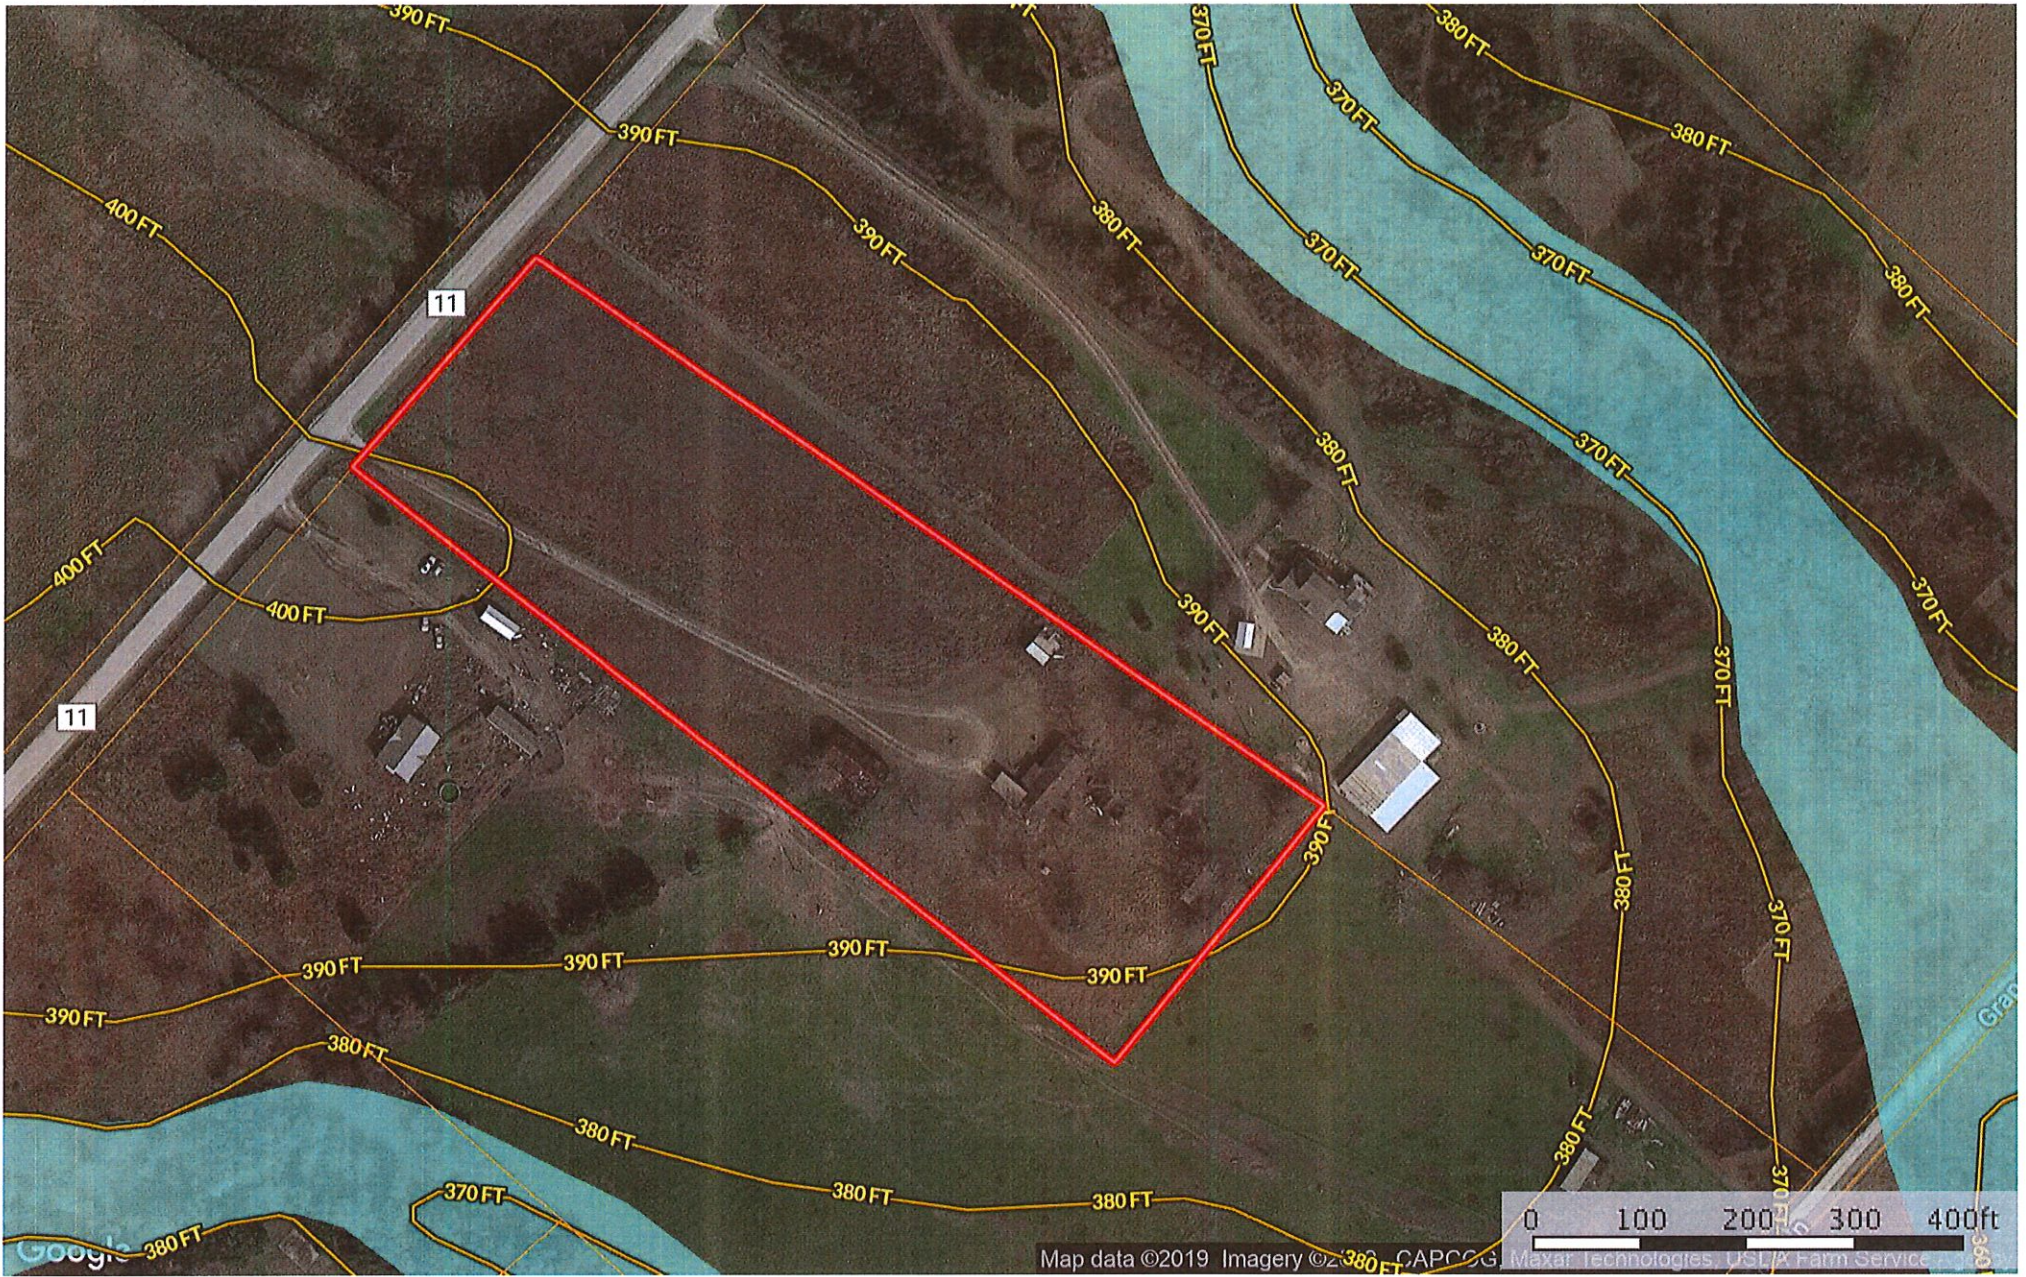

7905 Winedale Road Burton
Washington County, Texas, 5 AC +/-

- Boundary
- 100 Year Floodplain
- 500 Year Floodplain
- Floodway
- Special
- Unmapped/ Not Included