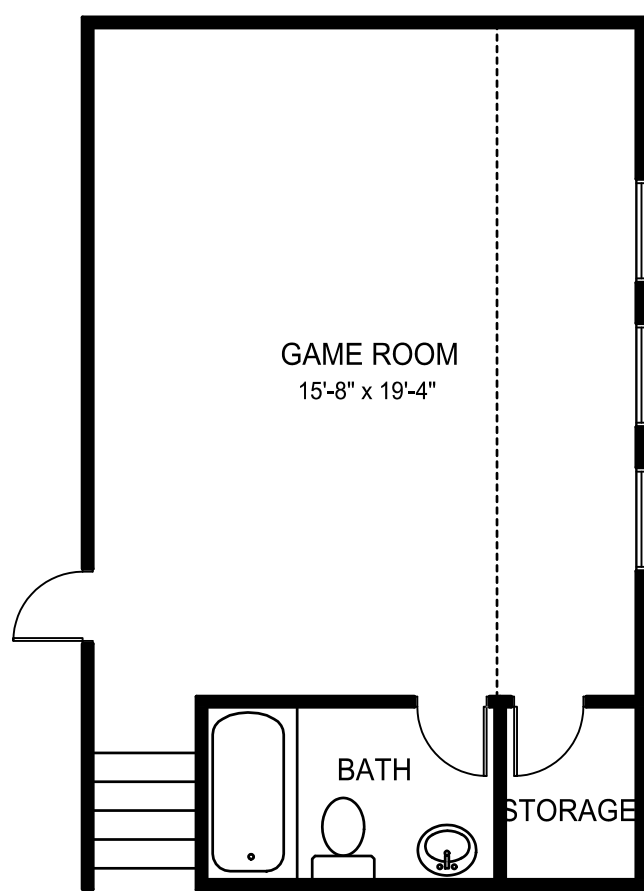

OPT. MASTER BATH

OPT. BEDROOM 4

SECOND FLOOR

FIRST FLOOR

Saratoga
H O M E S

Texas • New Mexico • Illinois

KINGDOM HEIGHTS

PLAN 2012 D GR

3 Bedrooms + Study + Game Room - 3 Baths - 2453 sq.ft.

© 2017 SARATOGA HOMES. FLOOR PLANS ARE SUBJECT TO CHANGES AND MODIFICATIONS WITHOUT NOTICE. ALL SQUARE FOOTAGE AND DIMENSIONS ARE APPROXIMATE.

REV.1-2017