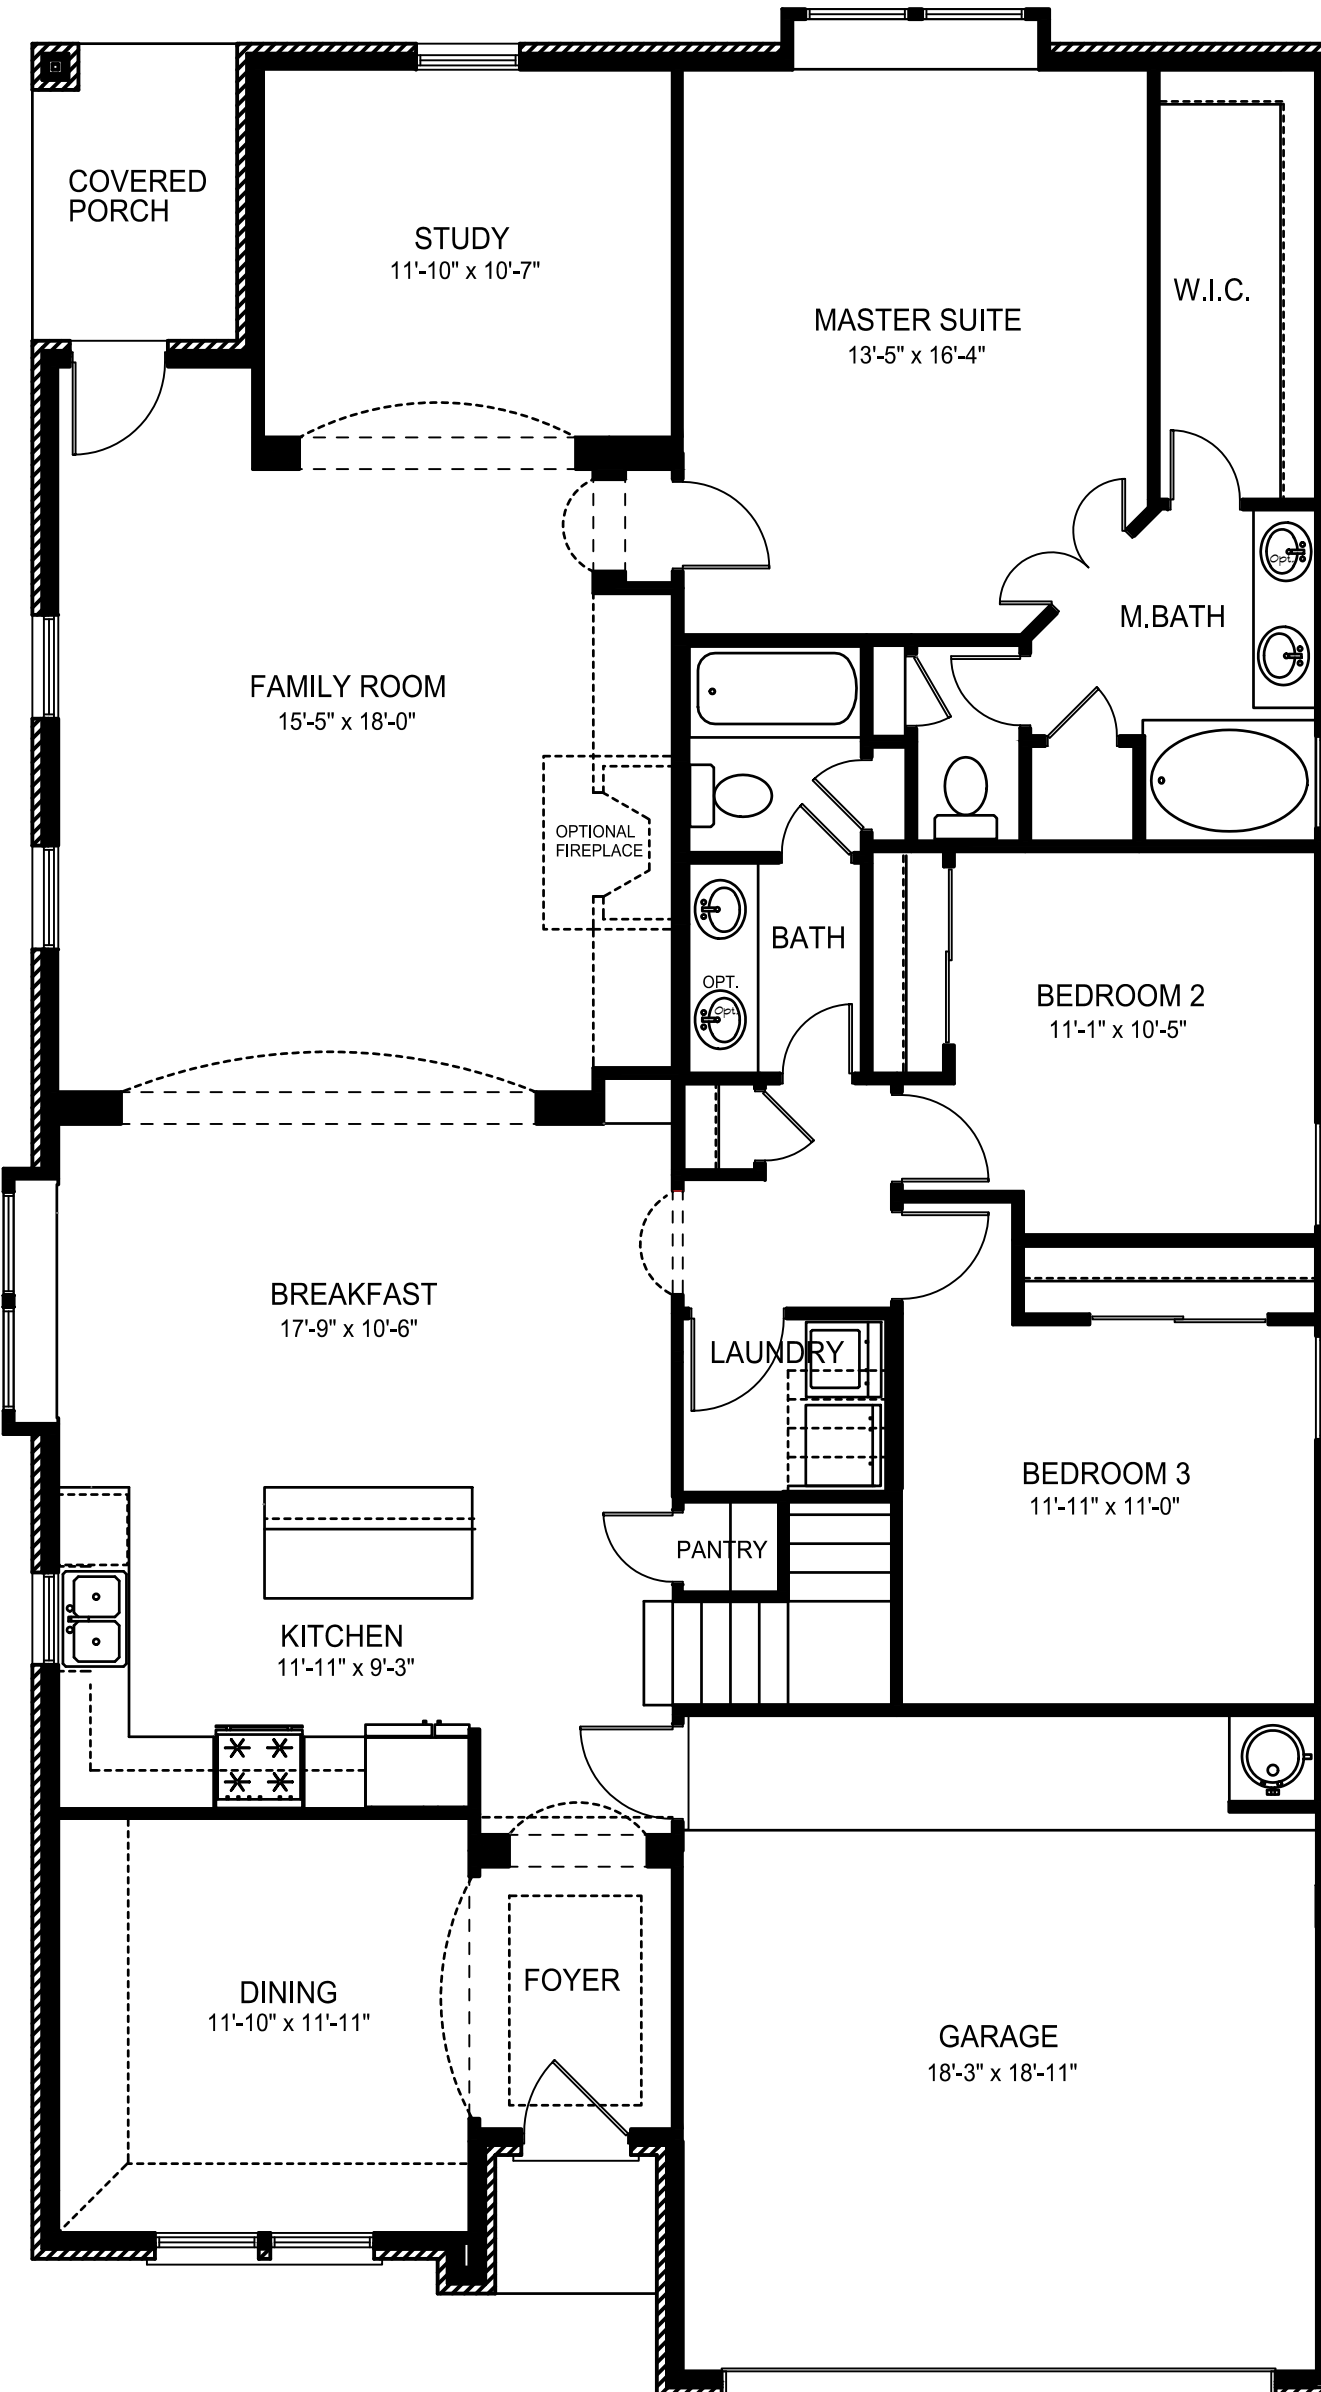

OPT. MASTER BATH

OPT. BEDROOM 4

SECOND FLOOR

FIRST FLOOR

Saratoga
H O M E S

Texas • New Mexico • Illinois

KINGDOM HEIGHTS

PLAN 2012 D GR

3 Bedrooms + Study + Game Room - 3 Baths - 2453 sq.ft.

© 2017 SARATOGA HOMES. FLOOR PLANS ARE SUBJECT TO CHANGES AND MODIFICATIONS WITHOUT NOTICE. ALL SQUARE FOOTAGE AND DIMENSIONS ARE APPROXIMATE.

REV.1-2017