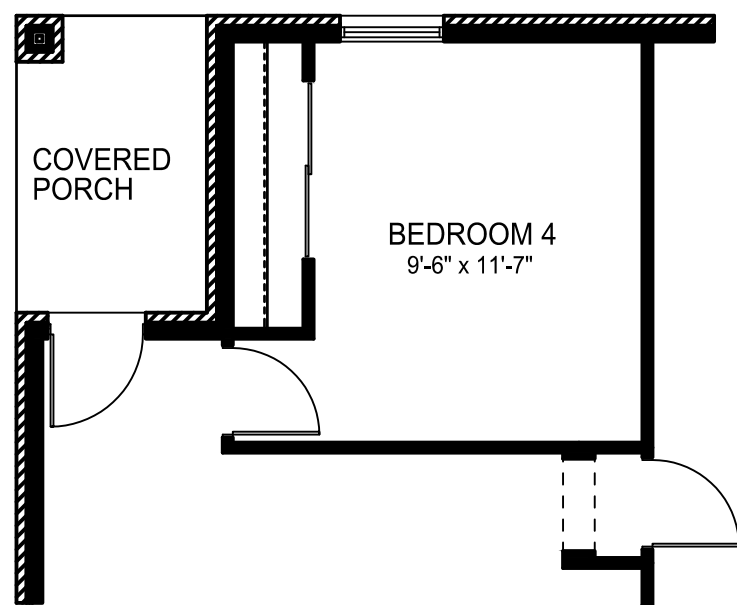

OPT. MASTER BATH

OPT. BEDROOM 4

SECOND FLOOR

FIRST FLOOR

Saratoga
H O M E S

Texas • New Mexico • Illinois

KINGDOM HEIGHTS

PLAN 2012 D GR

3 Bedrooms + Study + Game Room - 3 Baths - 2453 sq.ft.

© 2017 SARATOGA HOMES. FLOOR PLANS ARE SUBJECT TO CHANGES AND MODIFICATIONS WITHOUT NOTICE. ALL SQUARE FOOTAGE AND DIMENSIONS ARE APPROXIMATE.

REV.1-2017