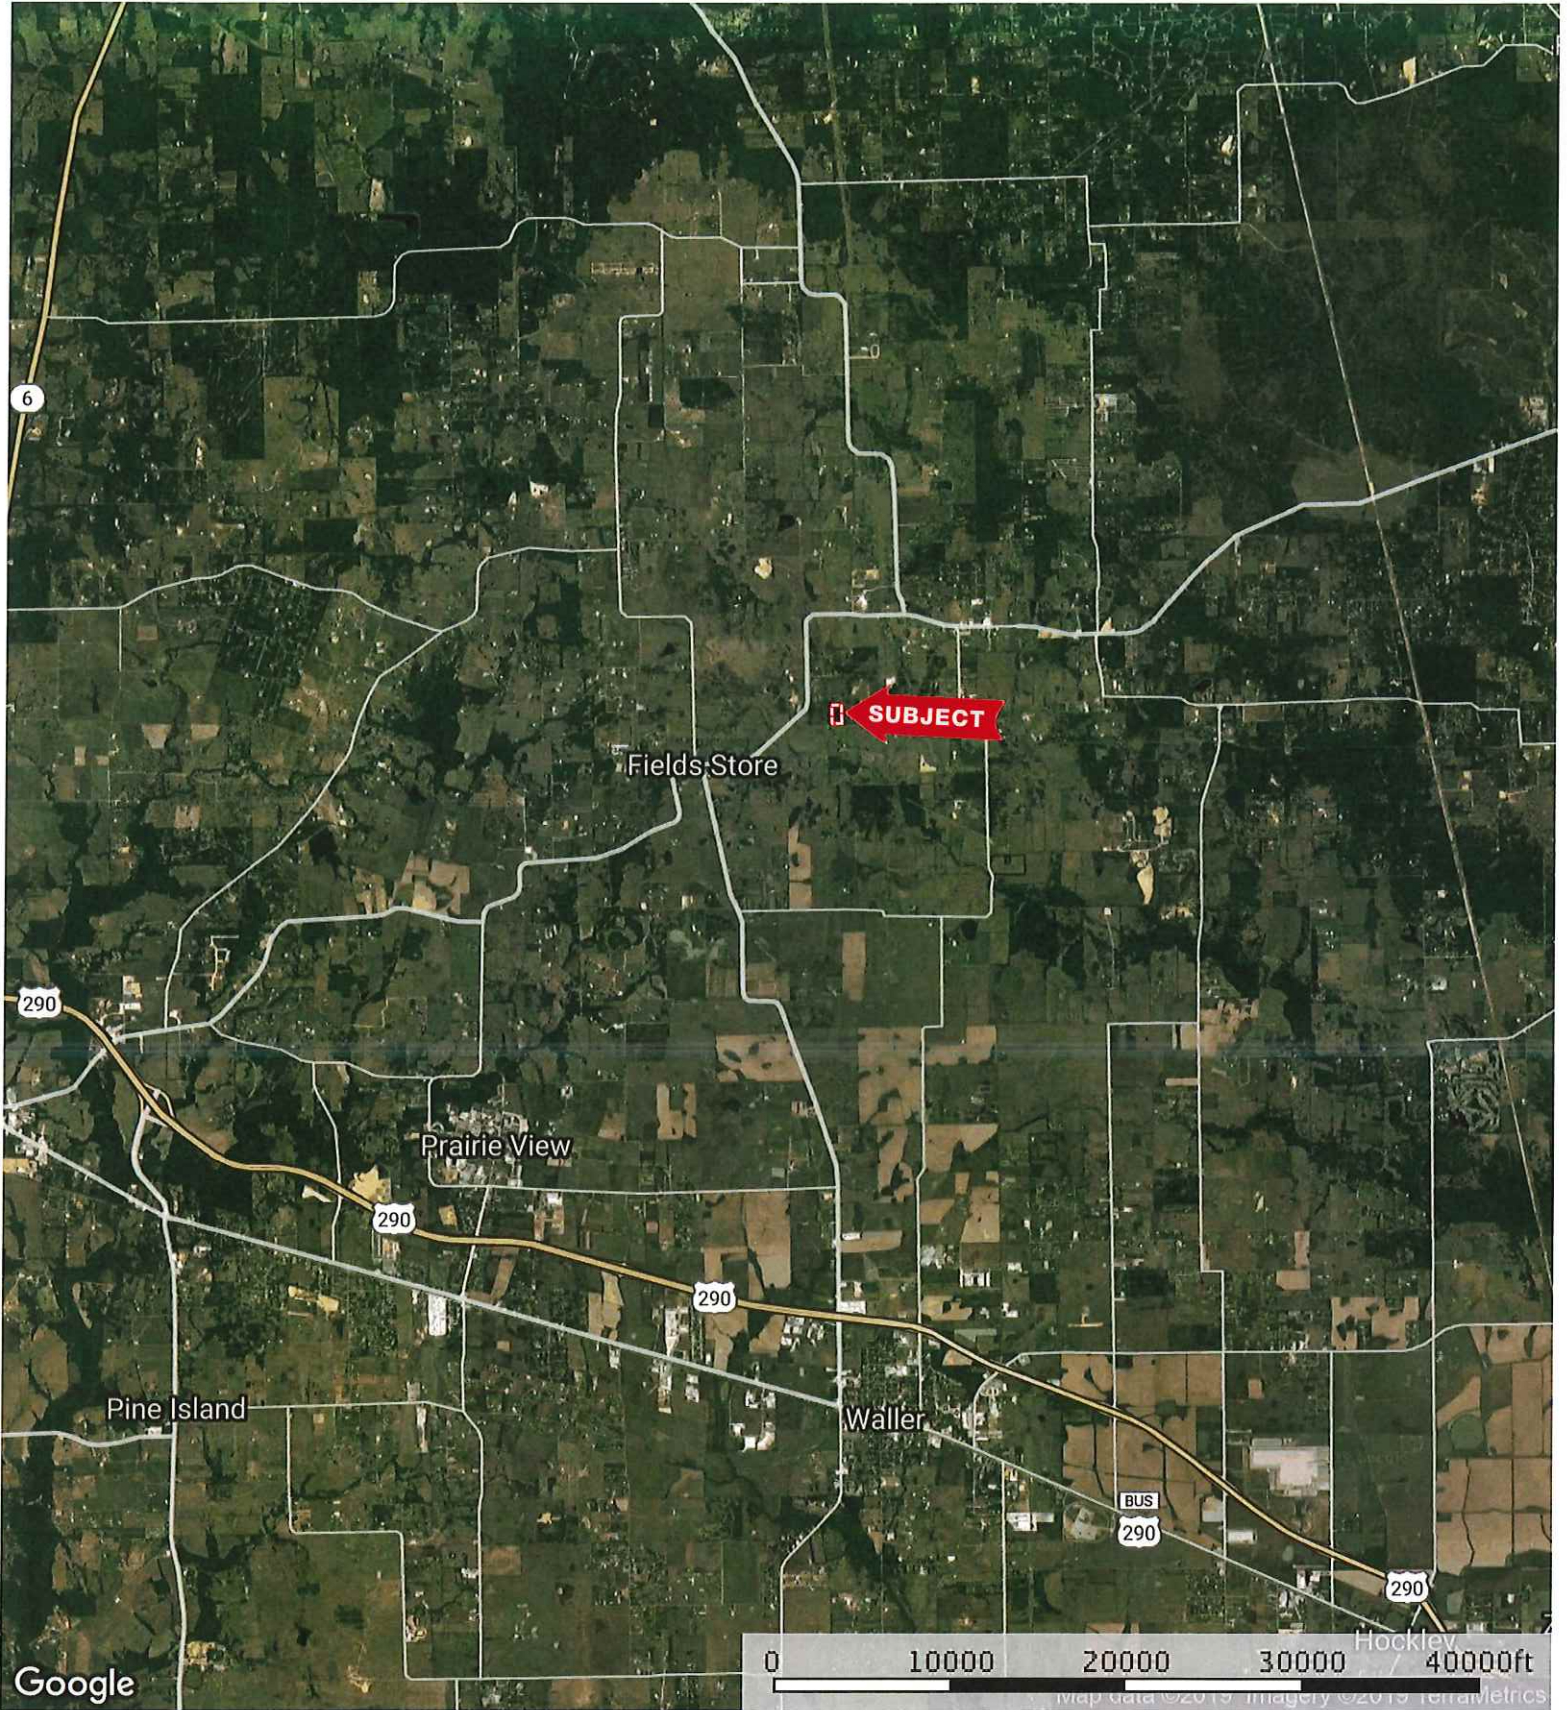

34426 Joseph Rd.  
Waller County, Texas, AC +/-

 Boundary

34426 Joseph Rd.  
Waller County, Texas, AC +/-

 Boundary

 The information contained herein was obtained from sources deemed to be reliable. MapRight Services makes no warranties or guarantees as to the completeness or accuracy thereof.

34426 Joseph Rd.  
Waller County, Texas, AC +/-

- Boundary
- 100 Year Floodplain
- 500 Year Floodplain
- Floodway
- Special
- Unmapped/ Not

The information contained herein was obtained from sources deemed to be reliable. MapRight Services makes no warranties or guarantees as to the completeness or accuracy thereof.