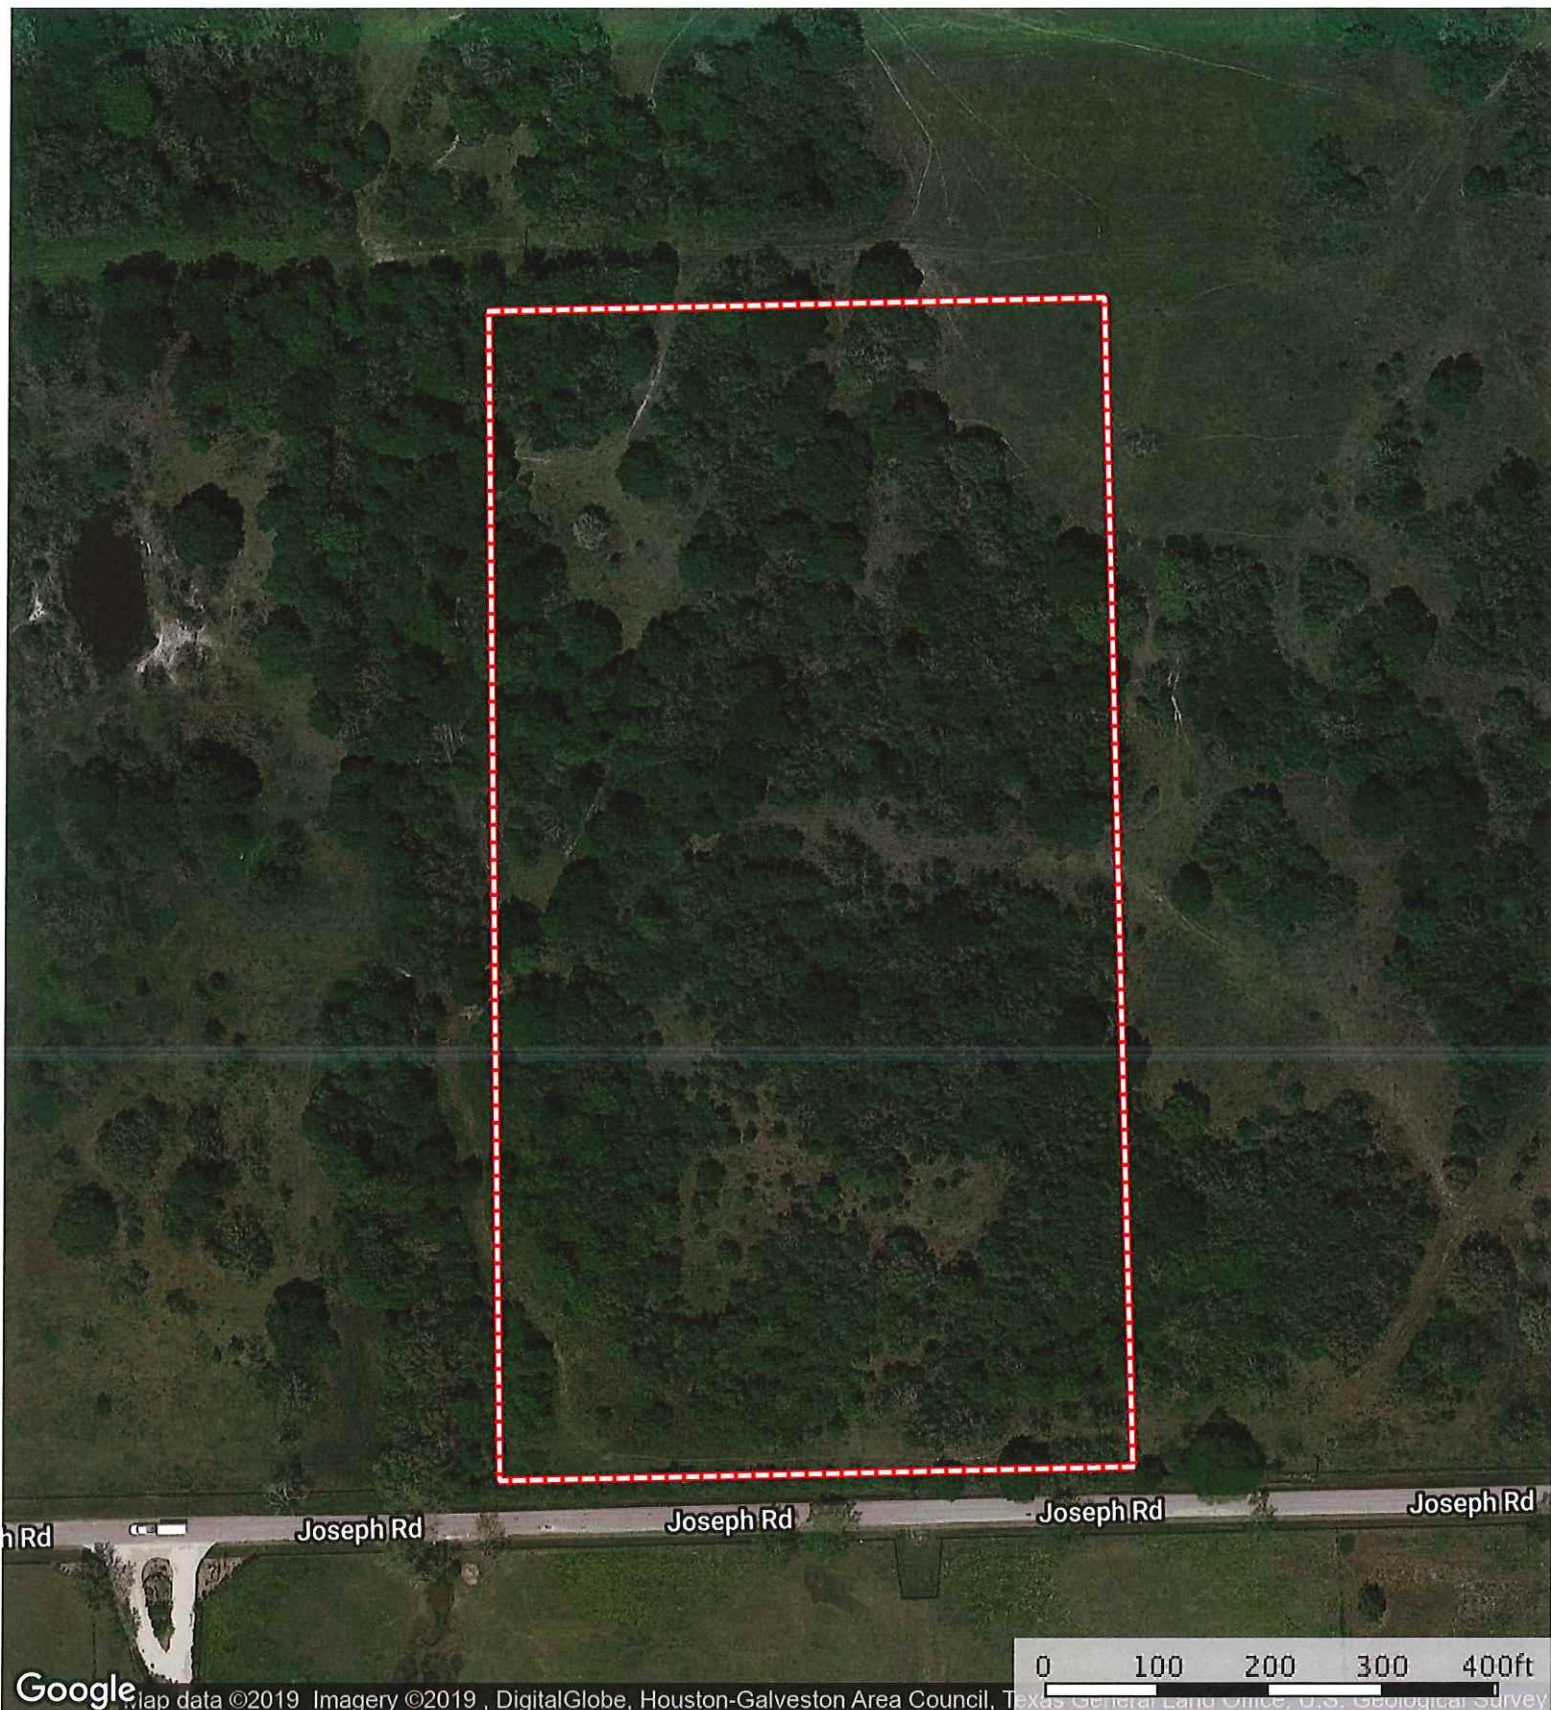

34426 Joseph Rd.  
Waller County, Texas, AC +/-

 Boundary

34426 Joseph Rd.  
Waller County, Texas, AC +/-

 Boundary

 The information contained herein was obtained from sources deemed to be reliable. MapRight Services makes no warranties or guarantees as to the completeness or accuracy thereof.

34426 Joseph Rd.  
Waller County, Texas, AC +/-

- Boundary
- 100 Year Floodplain
- 500 Year Floodplain
- Floodway
- Special
- Unmapped/ Not

The information contained herein was obtained from sources deemed to be reliable. MapRight Services makes no warranties or guarantees as to the completeness or accuracy thereof.