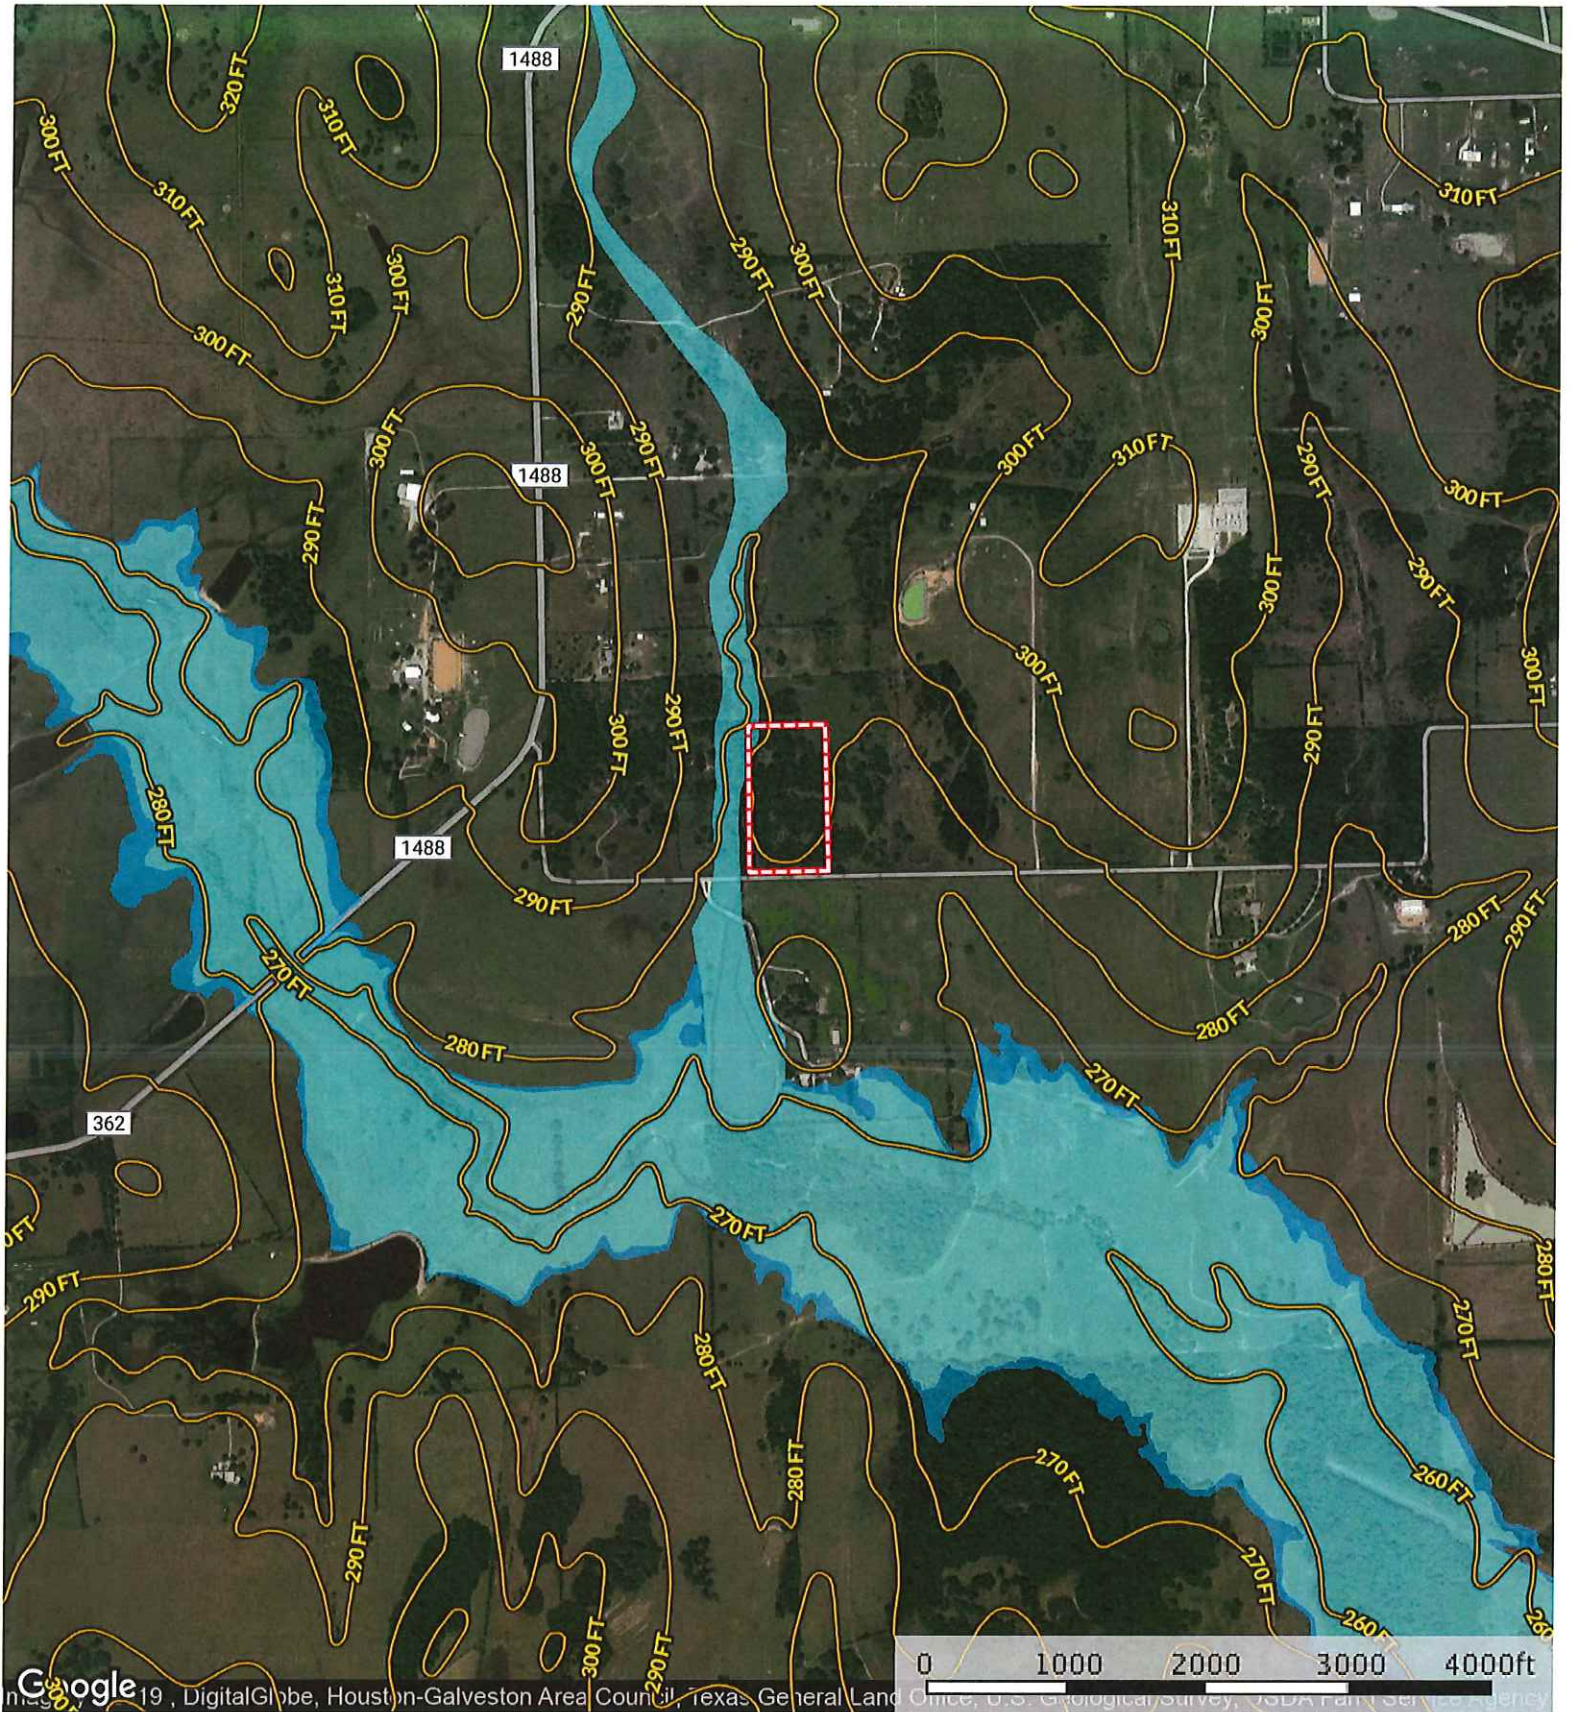

34426 Joseph Rd.  
Waller County, Texas, AC +/-

 Boundary

34426 Joseph Rd.  
Waller County, Texas, AC +/-

 Boundary

 The information contained herein was obtained from sources deemed to be reliable. MapRight Services makes no warranties or guarantees as to the completeness or accuracy thereof.

34426 Joseph Rd.  
Waller County, Texas, AC +/-

- Boundary
- 100 Year Floodplain
- 500 Year Floodplain
- Floodway
- Special
- Unmapped/ Not

The information contained herein was obtained from sources deemed to be reliable. MapRight Services makes no warranties or guarantees as to the completeness or accuracy thereof.