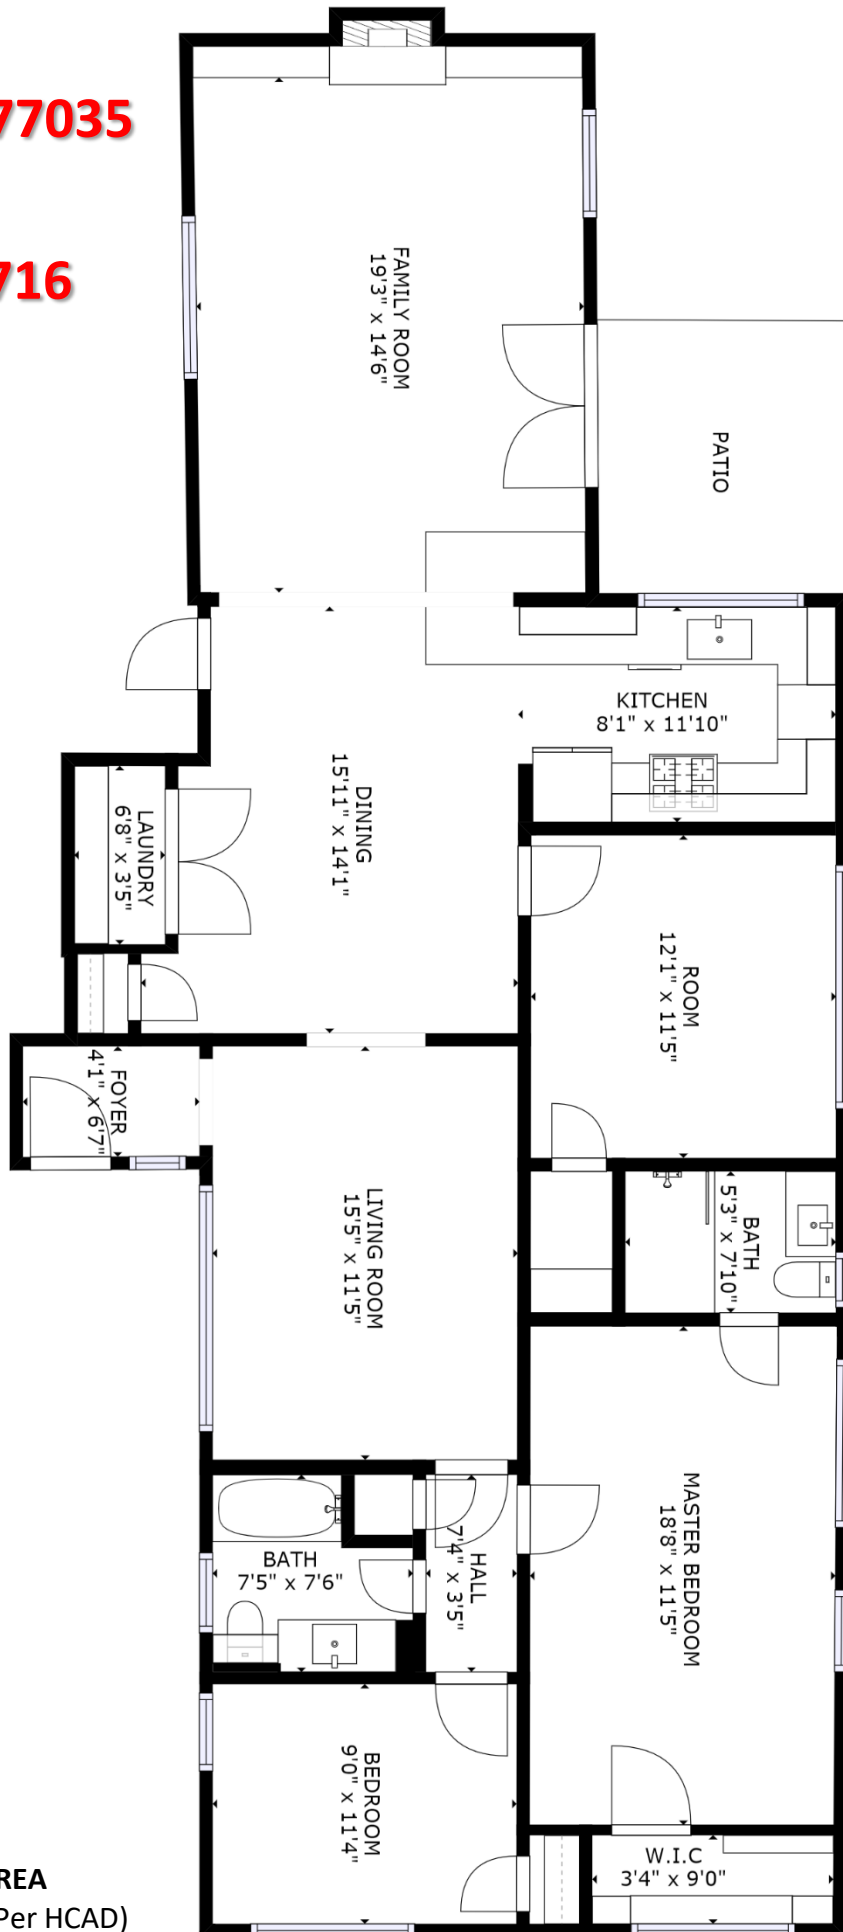

**11233 Elbeck
Houston, TX 77035**

MLS # 12603716

1st Floor

**GROSS INTERNAL AREA
TOTAL: 1,808 sq ft (Per HCAD)**

SIZES AND DIMENSIONS ARE APPROXIMATE, ACTUAL MAY VARY. VERIFY ALL DIMENSIONS.