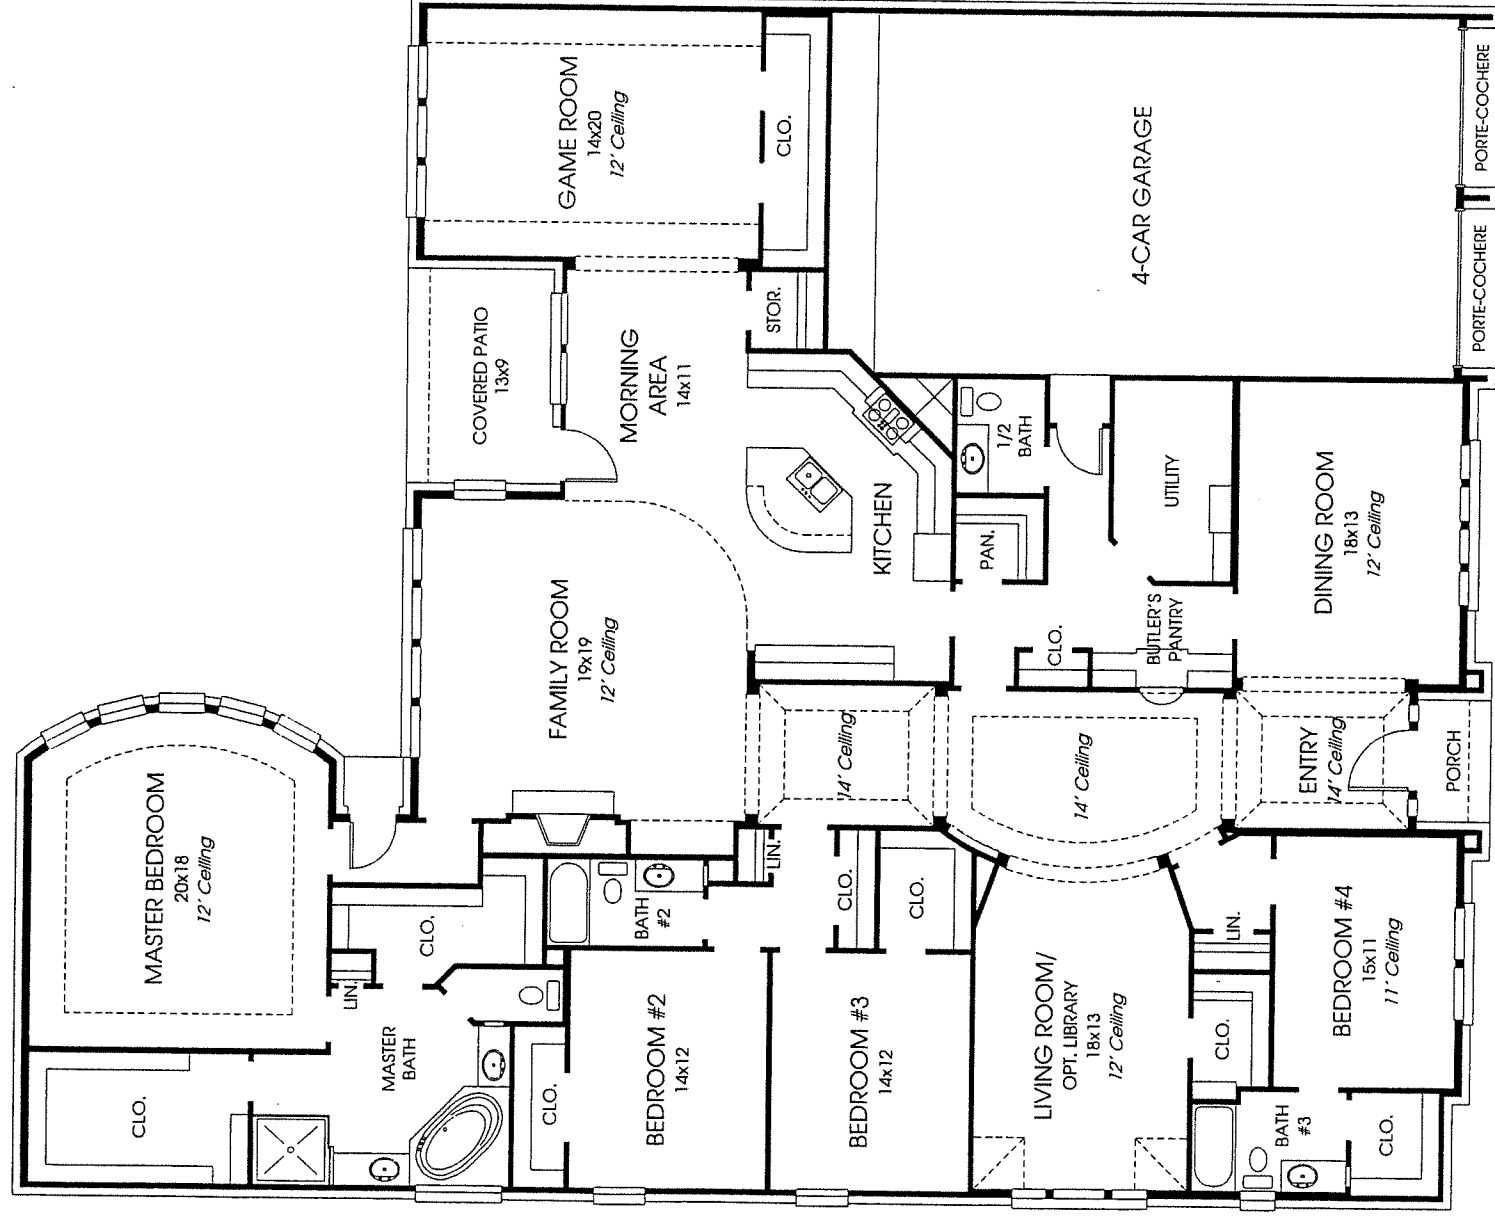

DESIGNS

Plan 4009W

This home contains approximately 4,009 square feet and includes four bedrooms and three and a half baths.

Note: Any options listed on this brochure are available at an additional cost.

This floor plan has a 10-foot plate.

Not included: inside keyed deadbolt locks, refrigerators, furnishings, drapery, plants, decorator items and all other personal property being used in model homes. Builder reserves the right to make changes in the plans and specifications, and to substitute material of similar quality. Room dimensions indicate approximate inside area measurements.