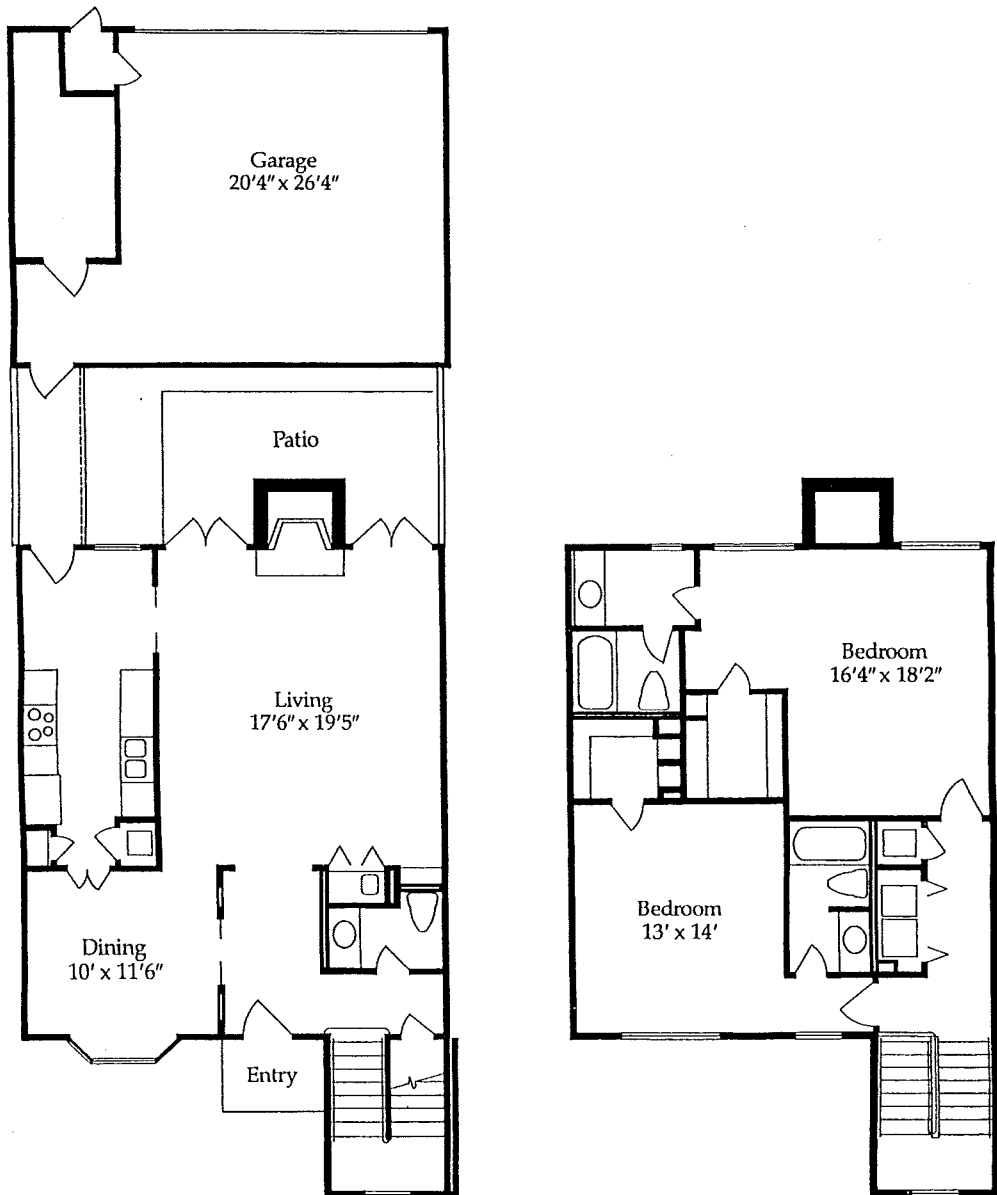

Marlborough square

PLAN C

| | |
|----------------------|------------|
| Living Area | 1,785 |
| Garage Area | <u>535</u> |
| Total Square Footage | 2,320 |

ALL DIMENSIONS SHOWN, APPROXIMATE