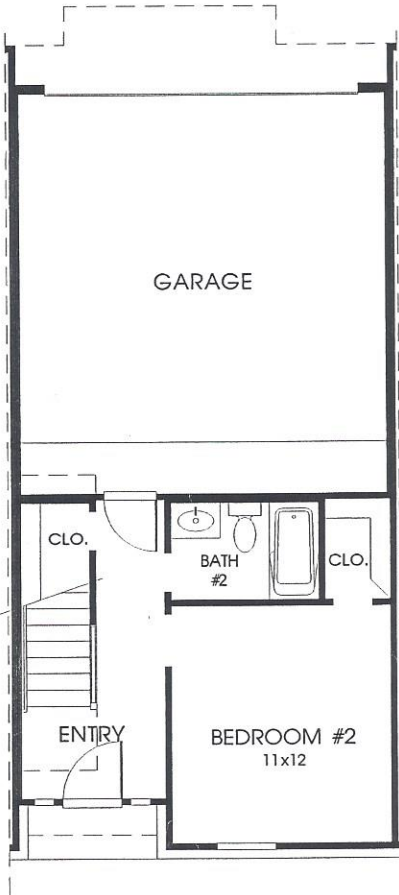

DESIGNS

Plan 1970

This Townhome contains approximately 1,970 square feet and includes two bedrooms and two and a half baths.

FIRST FLOOR

SECOND FLOOR

THIRD FLOOR

PERRY HOMES