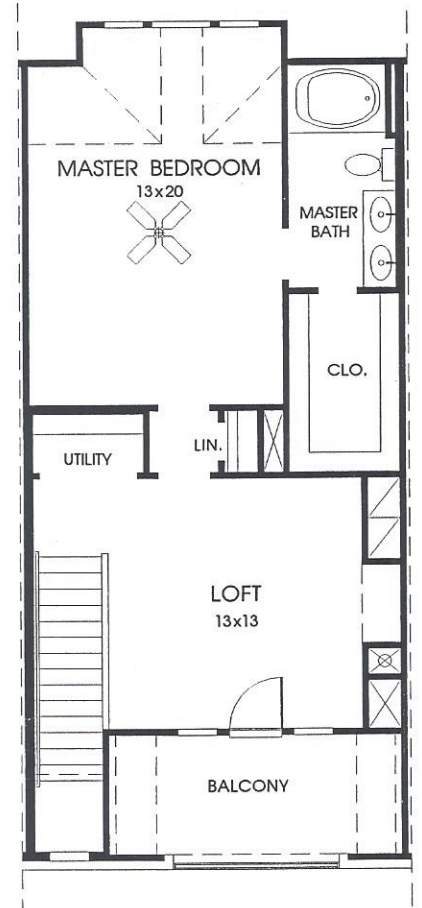

DESIGNS

Plan 1970

This Townhome contains approximately 1,970 square feet and includes two bedrooms and two and a half baths.

FIRST FLOOR

SECOND FLOOR

THIRD FLOOR

PERRY HOMES