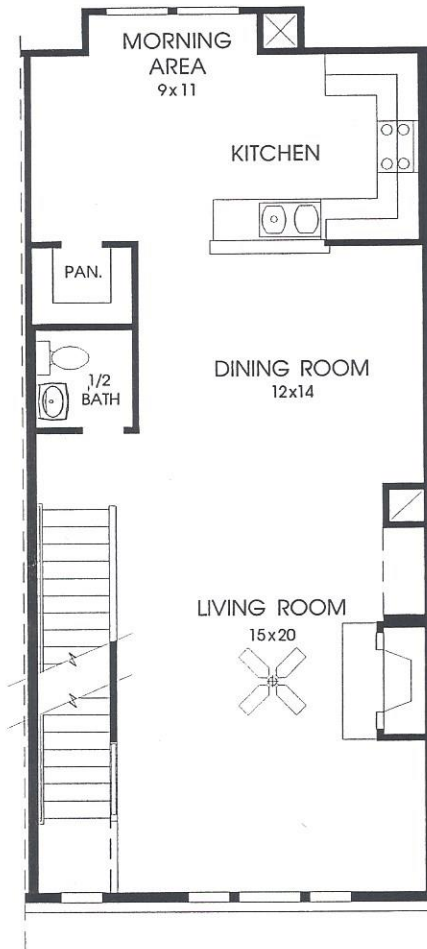

DESIGNS

Plan 1970

This Townhome contains approximately 1,970 square feet and includes two bedrooms and two and a half baths.

FIRST FLOOR

SECOND FLOOR

THIRD FLOOR

PERRY HOMES