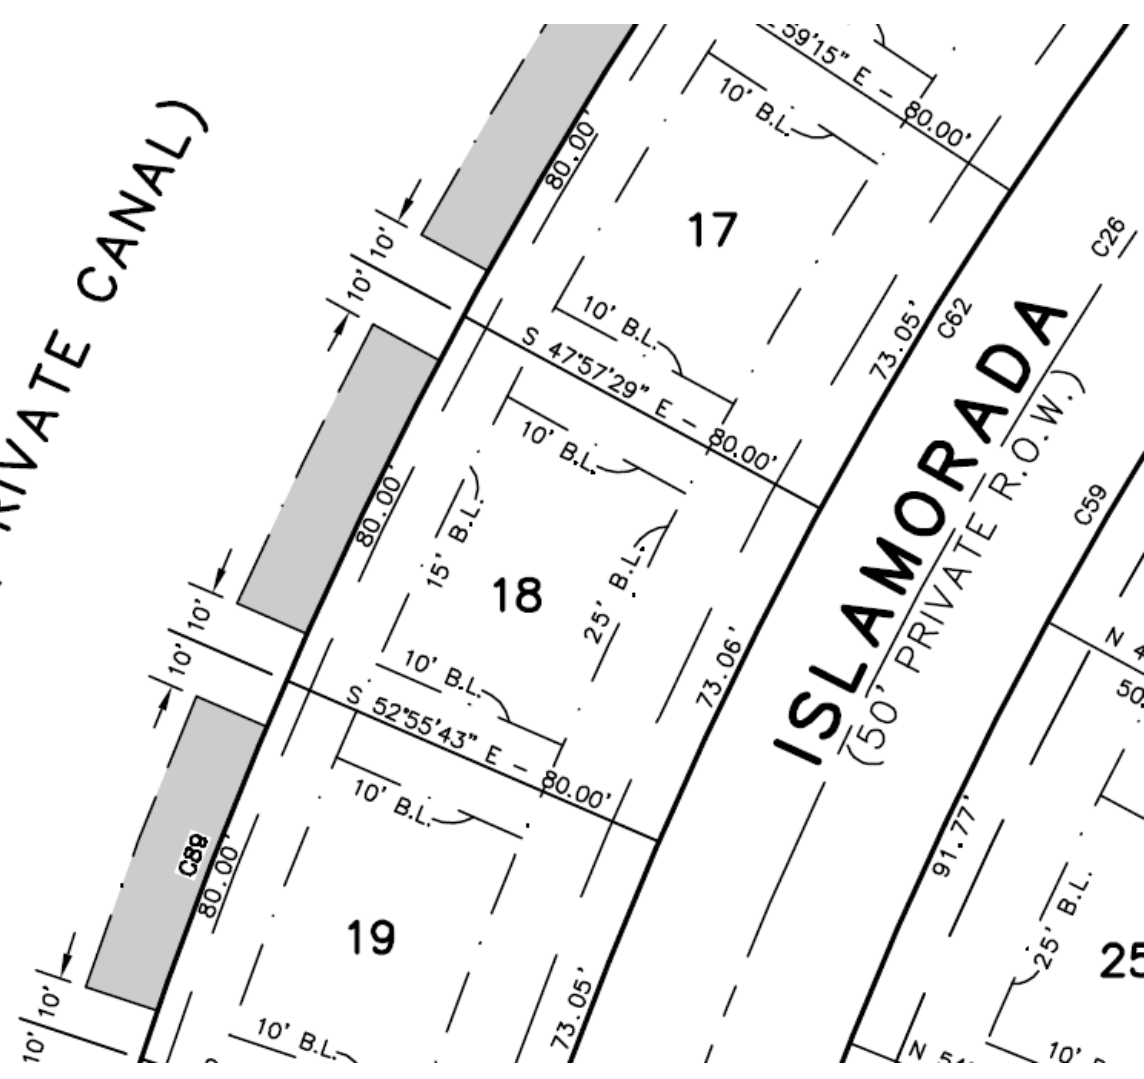

10' 10' (PRIVATE CANAL)

ISLAMORADA  
(50' PRIVATE R.O.W.)

19

18

17

25