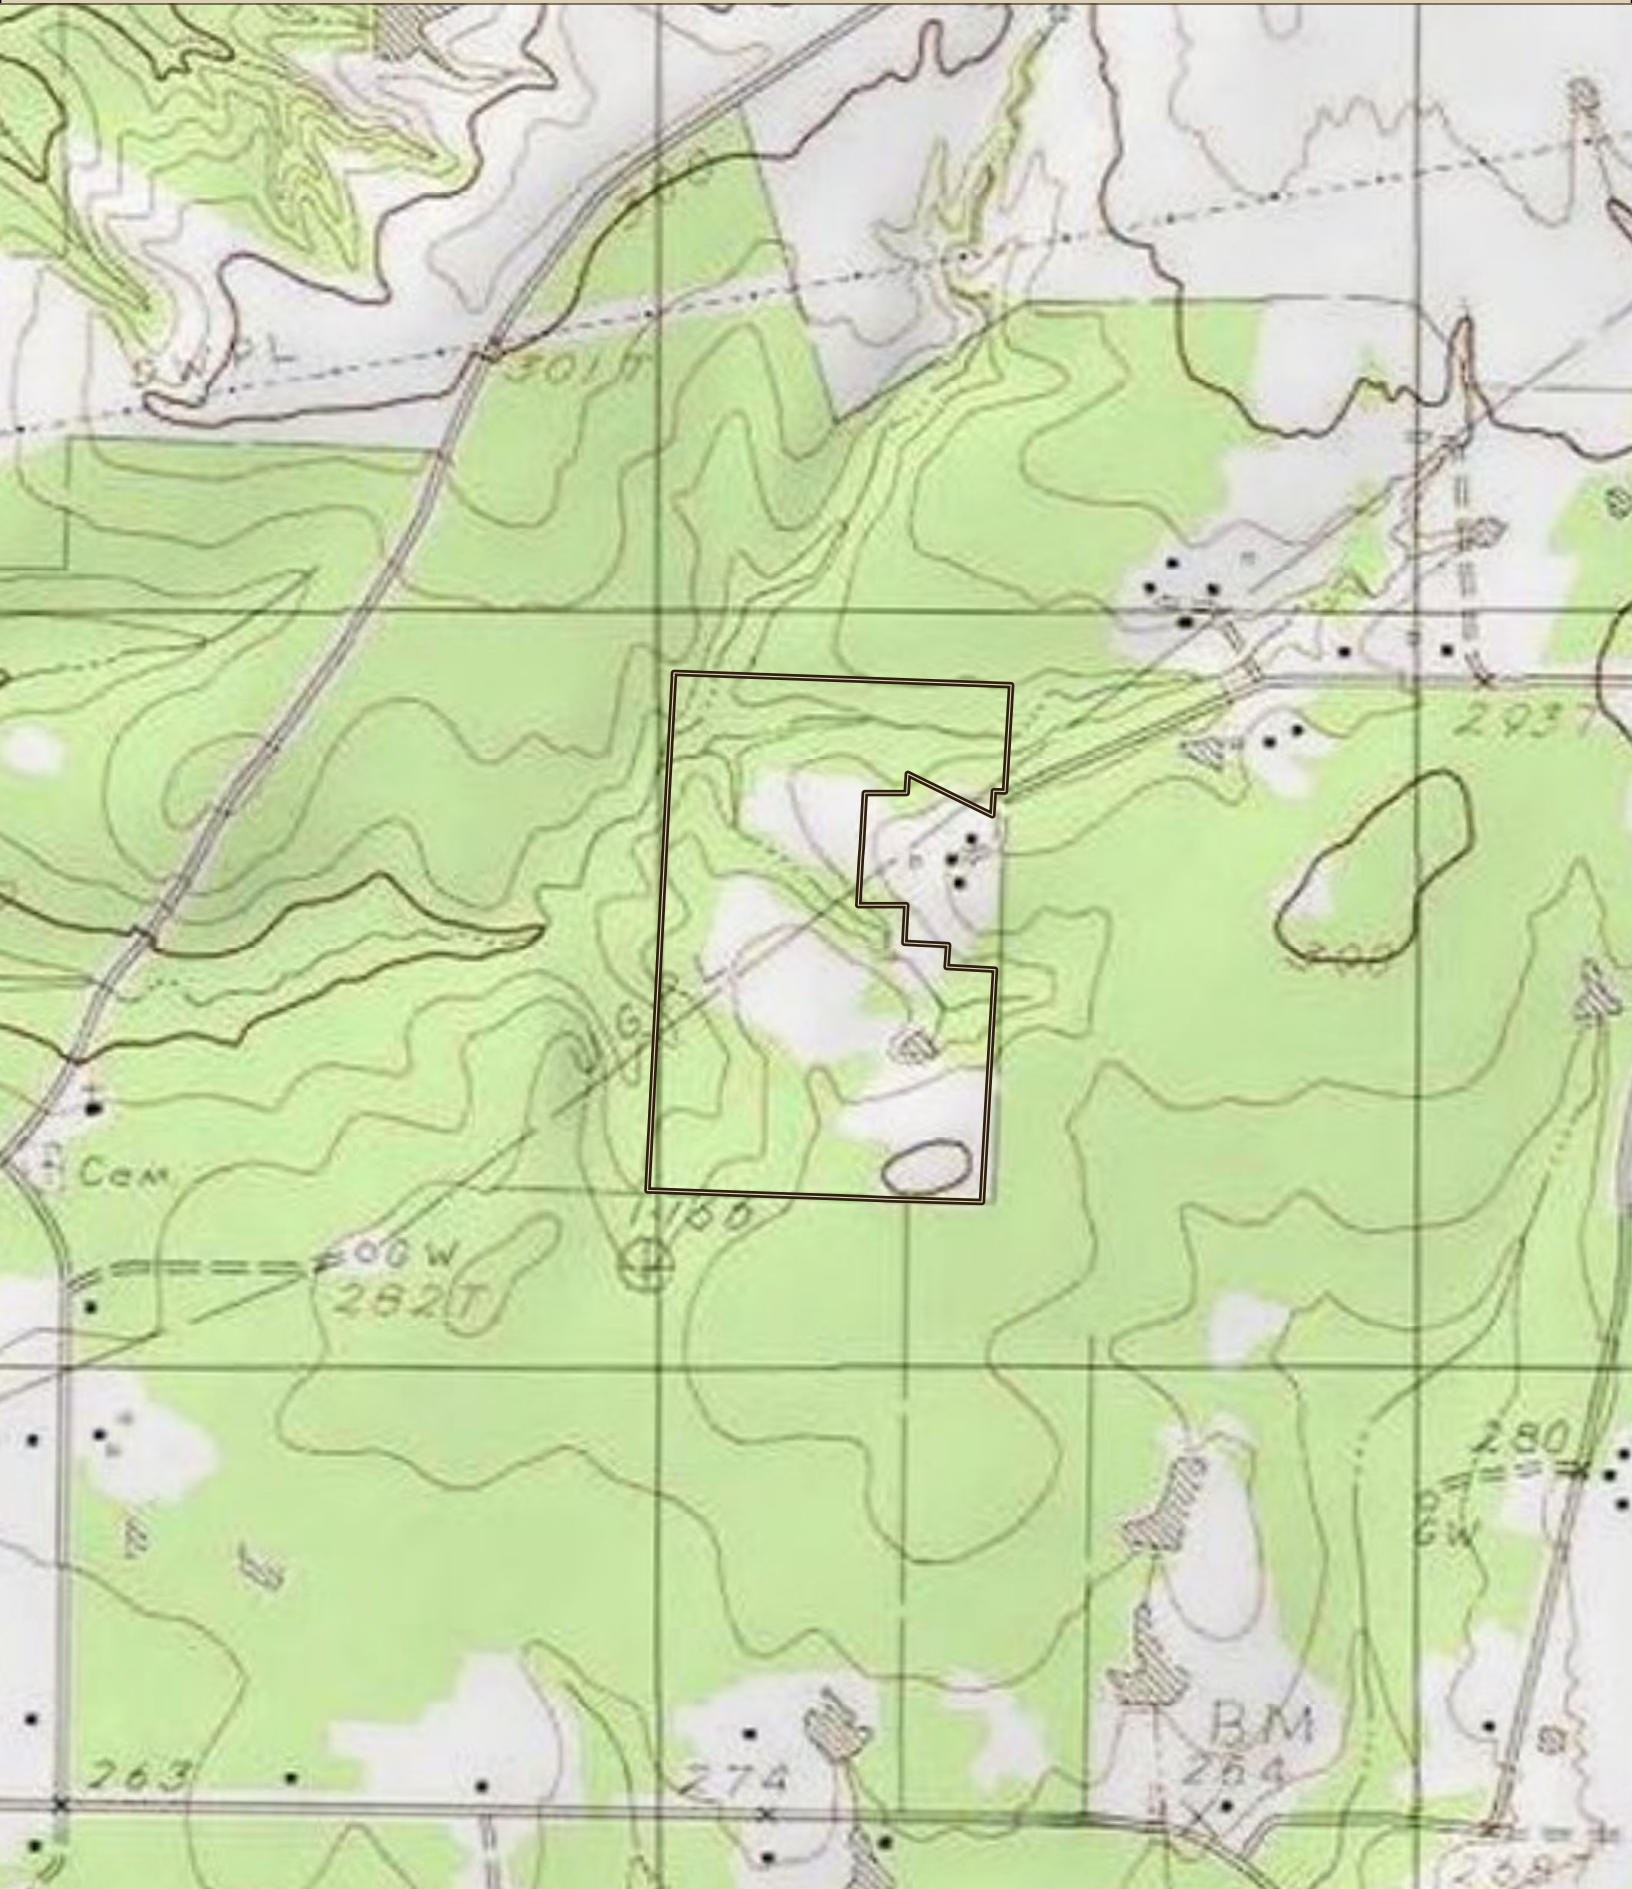

**+/- 67.3 Acre Tract
Panola County, Texas**

10/2/2019

Imagery: topo

1 Inch = 833 Feet

This map was generated by TerraStone Land Co. No claims are made to the accuracy or completeness of the data depicted in this map or to the map's suitability for a particular use. The information depicted may contain inaccuracies and is provided "as is".