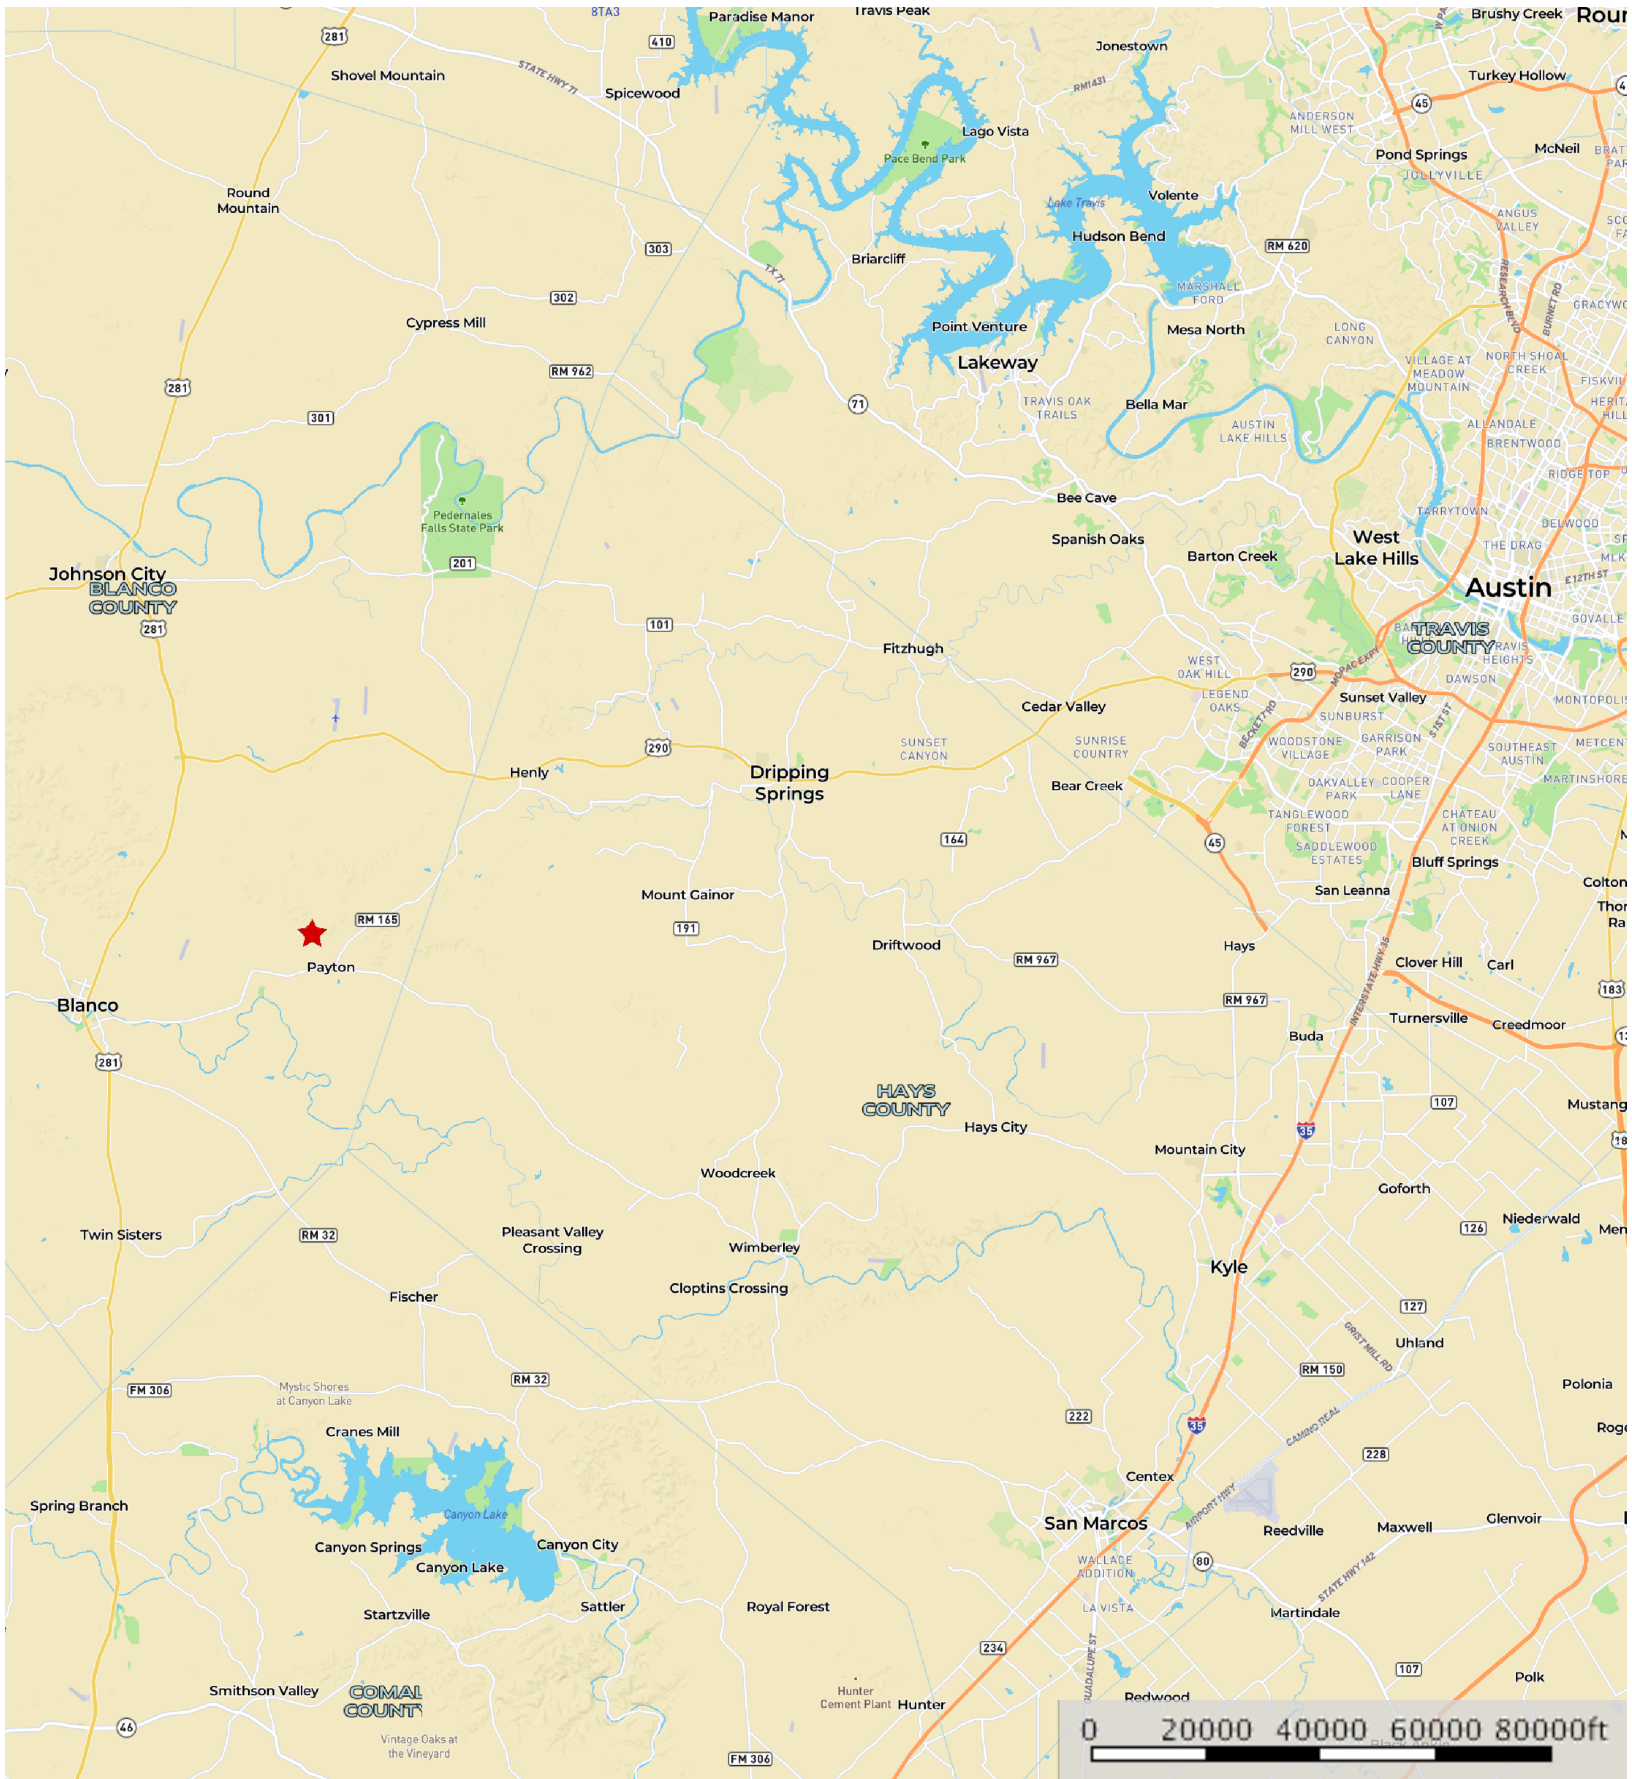

# PK Nixon Investments

Blanco County, Texas, 40.09 AC +/-

★ Property  
□ Boundary