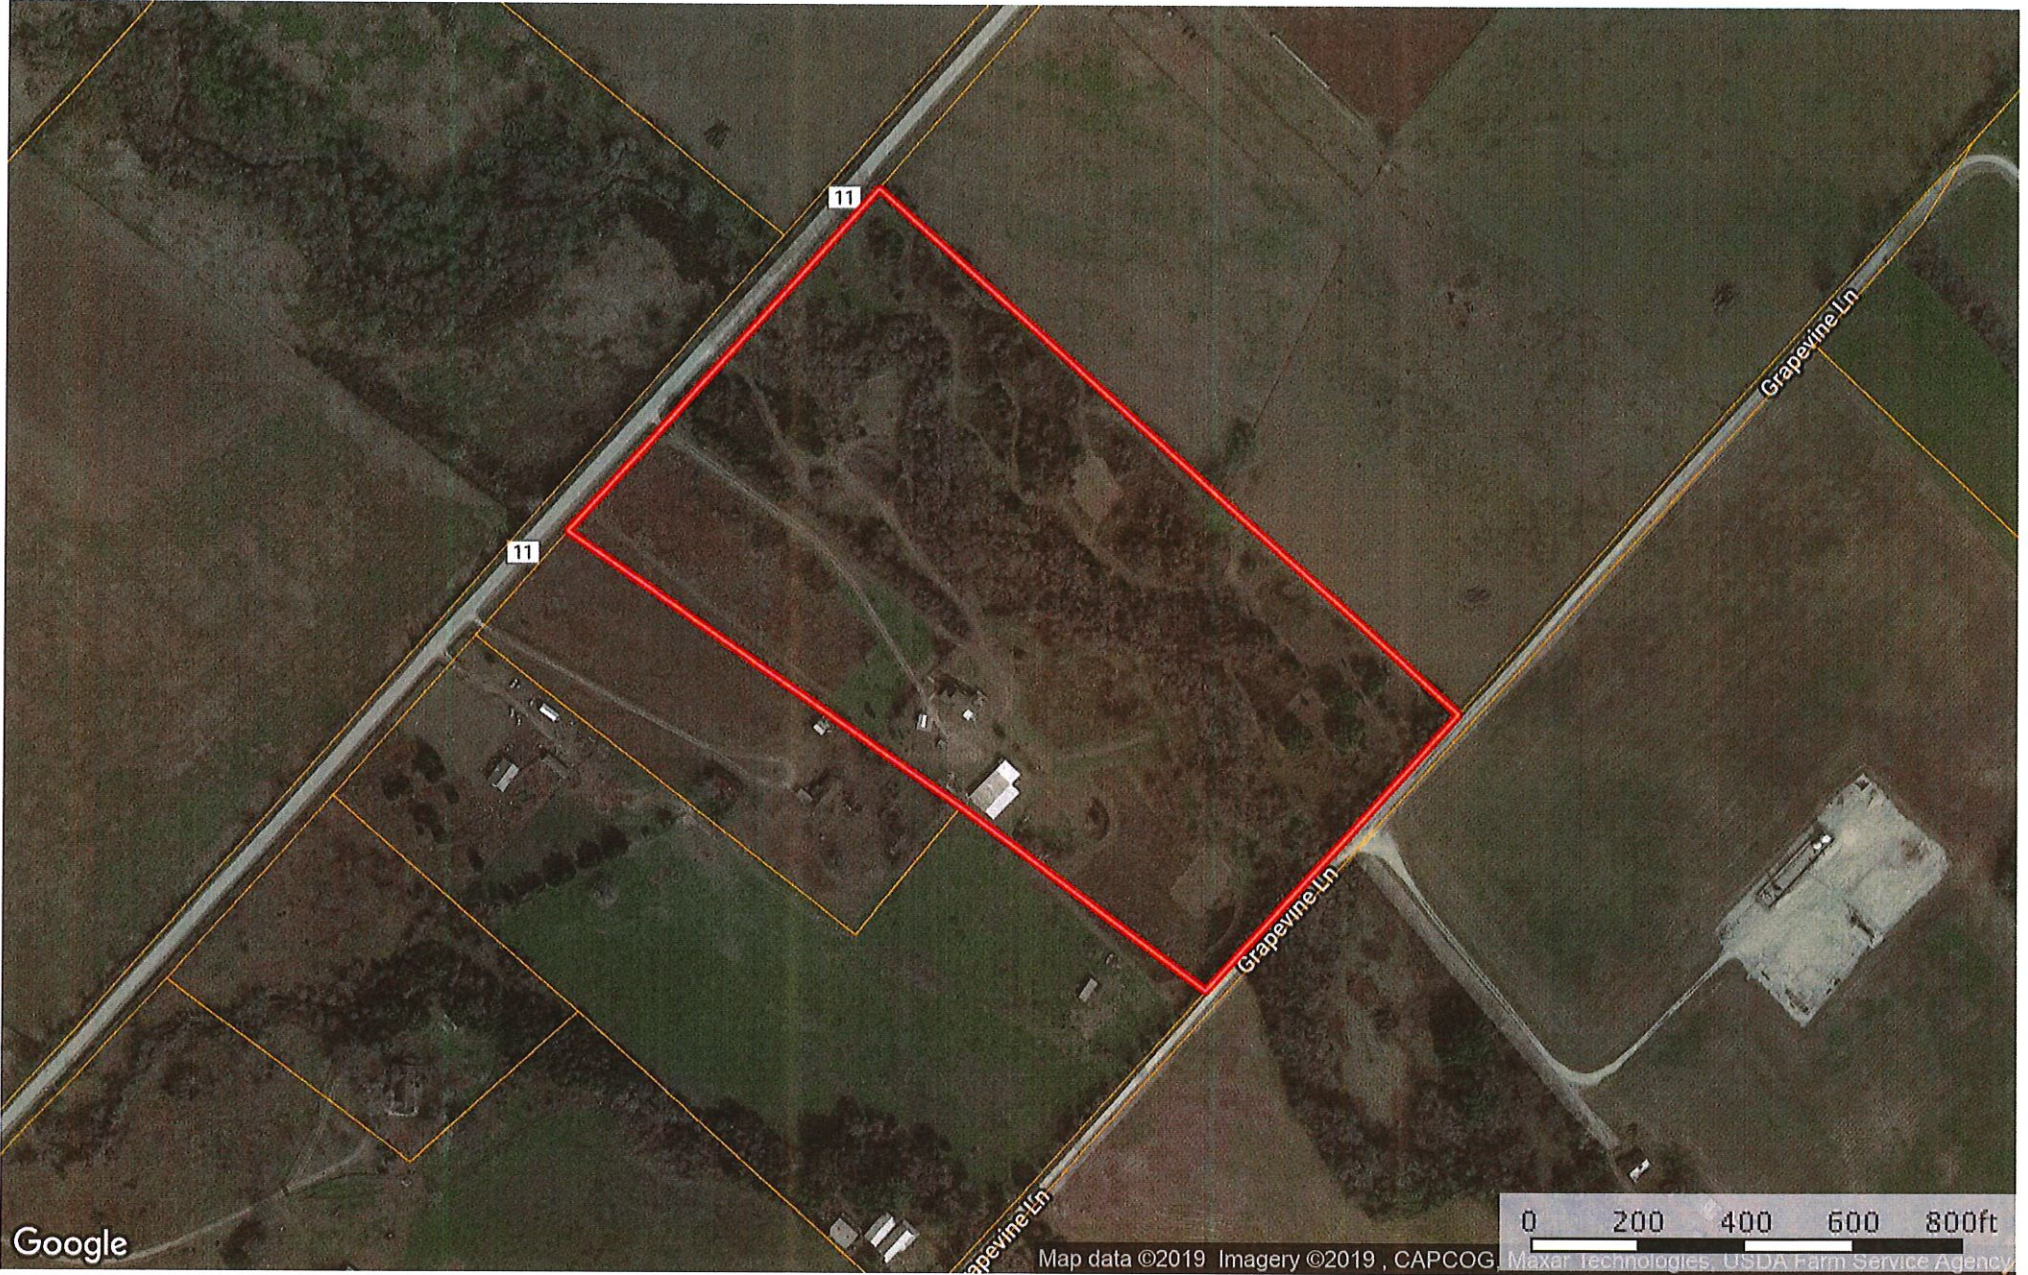

7835 Winedale Road Burton
Texas, 20 AC +/-

 Boundary

Lilla Blackburn
P: 713-301-3012

LillaBlackburn 101 Main Street Round Top, TX 78954

 The information contained herein was obtained from sources deemed to be reliable. MapRight Services makes no warranties or guarantees as to the completeness or accuracy thereof.