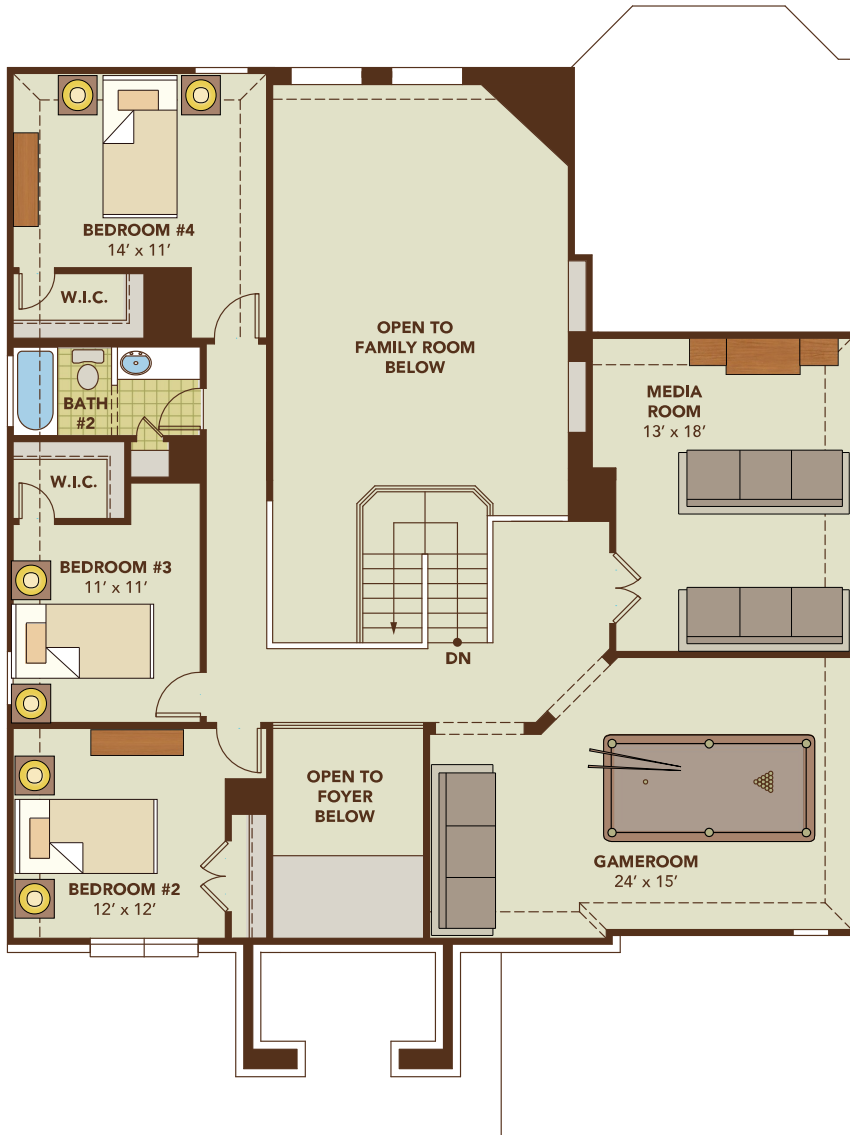

Gehan Homes - Stanford

4 Bedrooms | 2.5 Bathrooms | 2 Car Garage | 3,475 Sq. Ft.

First Floor

<http://www.gehanhomes.com>

Copyright 2016. Gehan Homes LTD. All rights reserved. Not all options available with every elevation selection. Please see Sales Counselor for details.

Gehan
Designed for Your Life. HOMES

Gehan Homes - Stanford

4 Bedrooms | 2.5 Bathrooms | 2 Car Garage | 3,475 Sq. Ft.

Second Floor

<http://www.gehanhomes.com>

Copyright 2016. Gehan Homes LTD. All rights reserved. Not all options available with every elevation selection. Please see Sales Counselor for details.

Gehan
Designed for Your Life. HOMES

Gehan Homes - Stanford

4 Bedrooms | 2.5 Bathrooms | 2 Car Garage | 3,475 Sq. Ft.

<http://www.gehanhomes.com>

Copyright 2016. Gehan Homes LTD. All rights reserved. Not all options available with every elevation selection. Please see Sales Counselor for details.

Gehan
Designed for Your Life. HOMES

Gehan Homes - Stanford

4 Bedrooms | 2.5 Bathrooms | 2 Car Garage | 3,475 Sq. Ft.

Selected Options

First Floor Options

- 4' First Floor Extension
- Extended Covered Patio