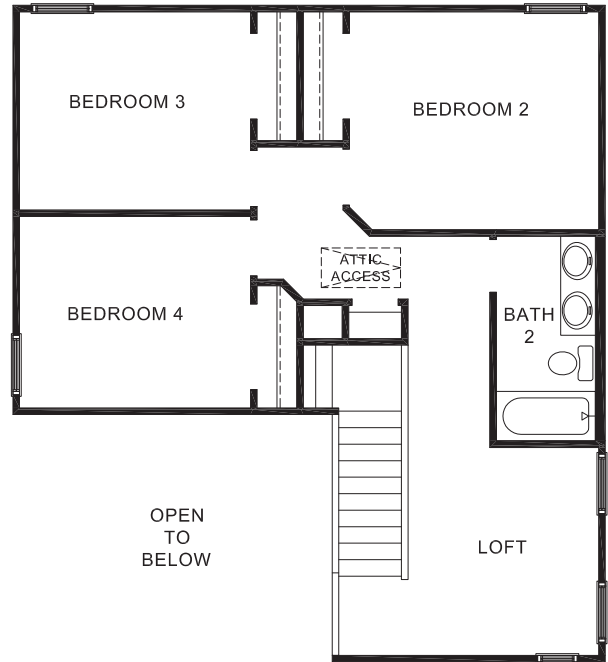

FIRST FLOOR PLAN

OPTIONAL MASTER BATH
36"X60" TUB & 36"X36" SHOWER

SECOND FLOOR PLAN

OPTIONAL COVERED PATIO