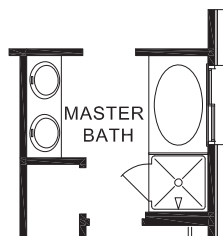

FIRST FLOOR PLAN

OPTIONAL MASTER BATH
36"X60" TUB & 36"X36" SHOWER

SECOND FLOOR PLAN

OPTIONAL COVERED PATIO