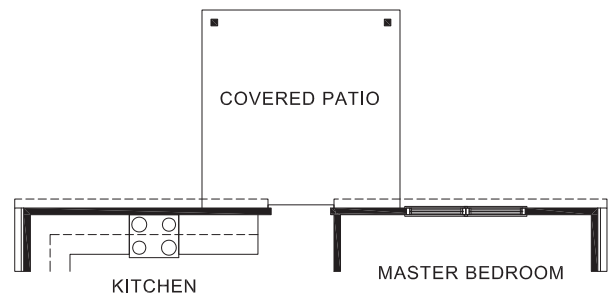

FIRST FLOOR PLAN

OPTIONAL MASTER BATH
36"X60" TUB & 36"X36" SHOWER

SECOND FLOOR PLAN

OPTIONAL COVERED PATIO