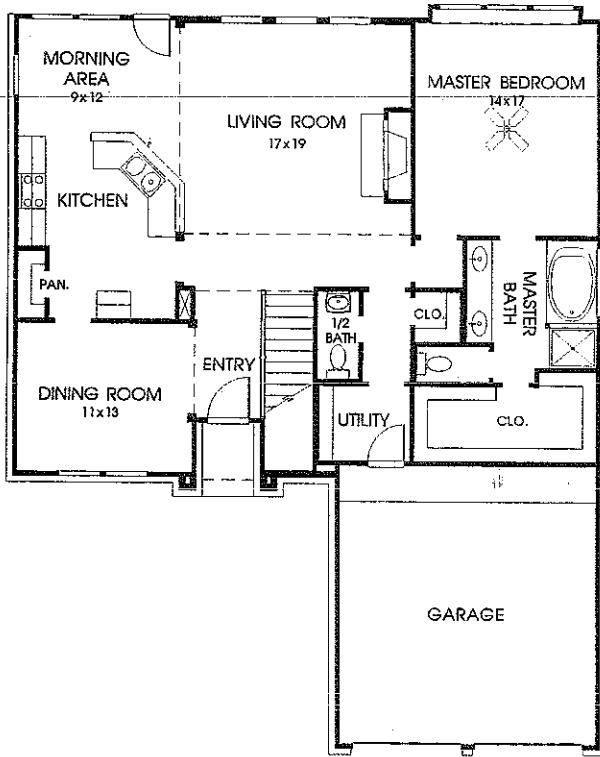

DESIGNS

Plan 2639

This home contains approximately 2,639 square feet and includes four bedrooms and two and a half baths.

PERRY HOMES