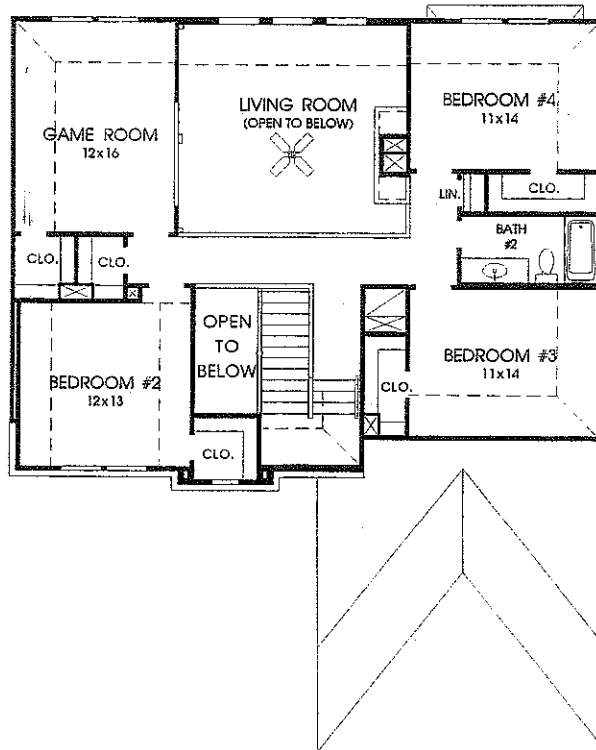

DESIGNS

Plan 2639

This home contains approximately 2,639 square feet and includes four bedrooms and two and a half baths.

PERRY HOMES