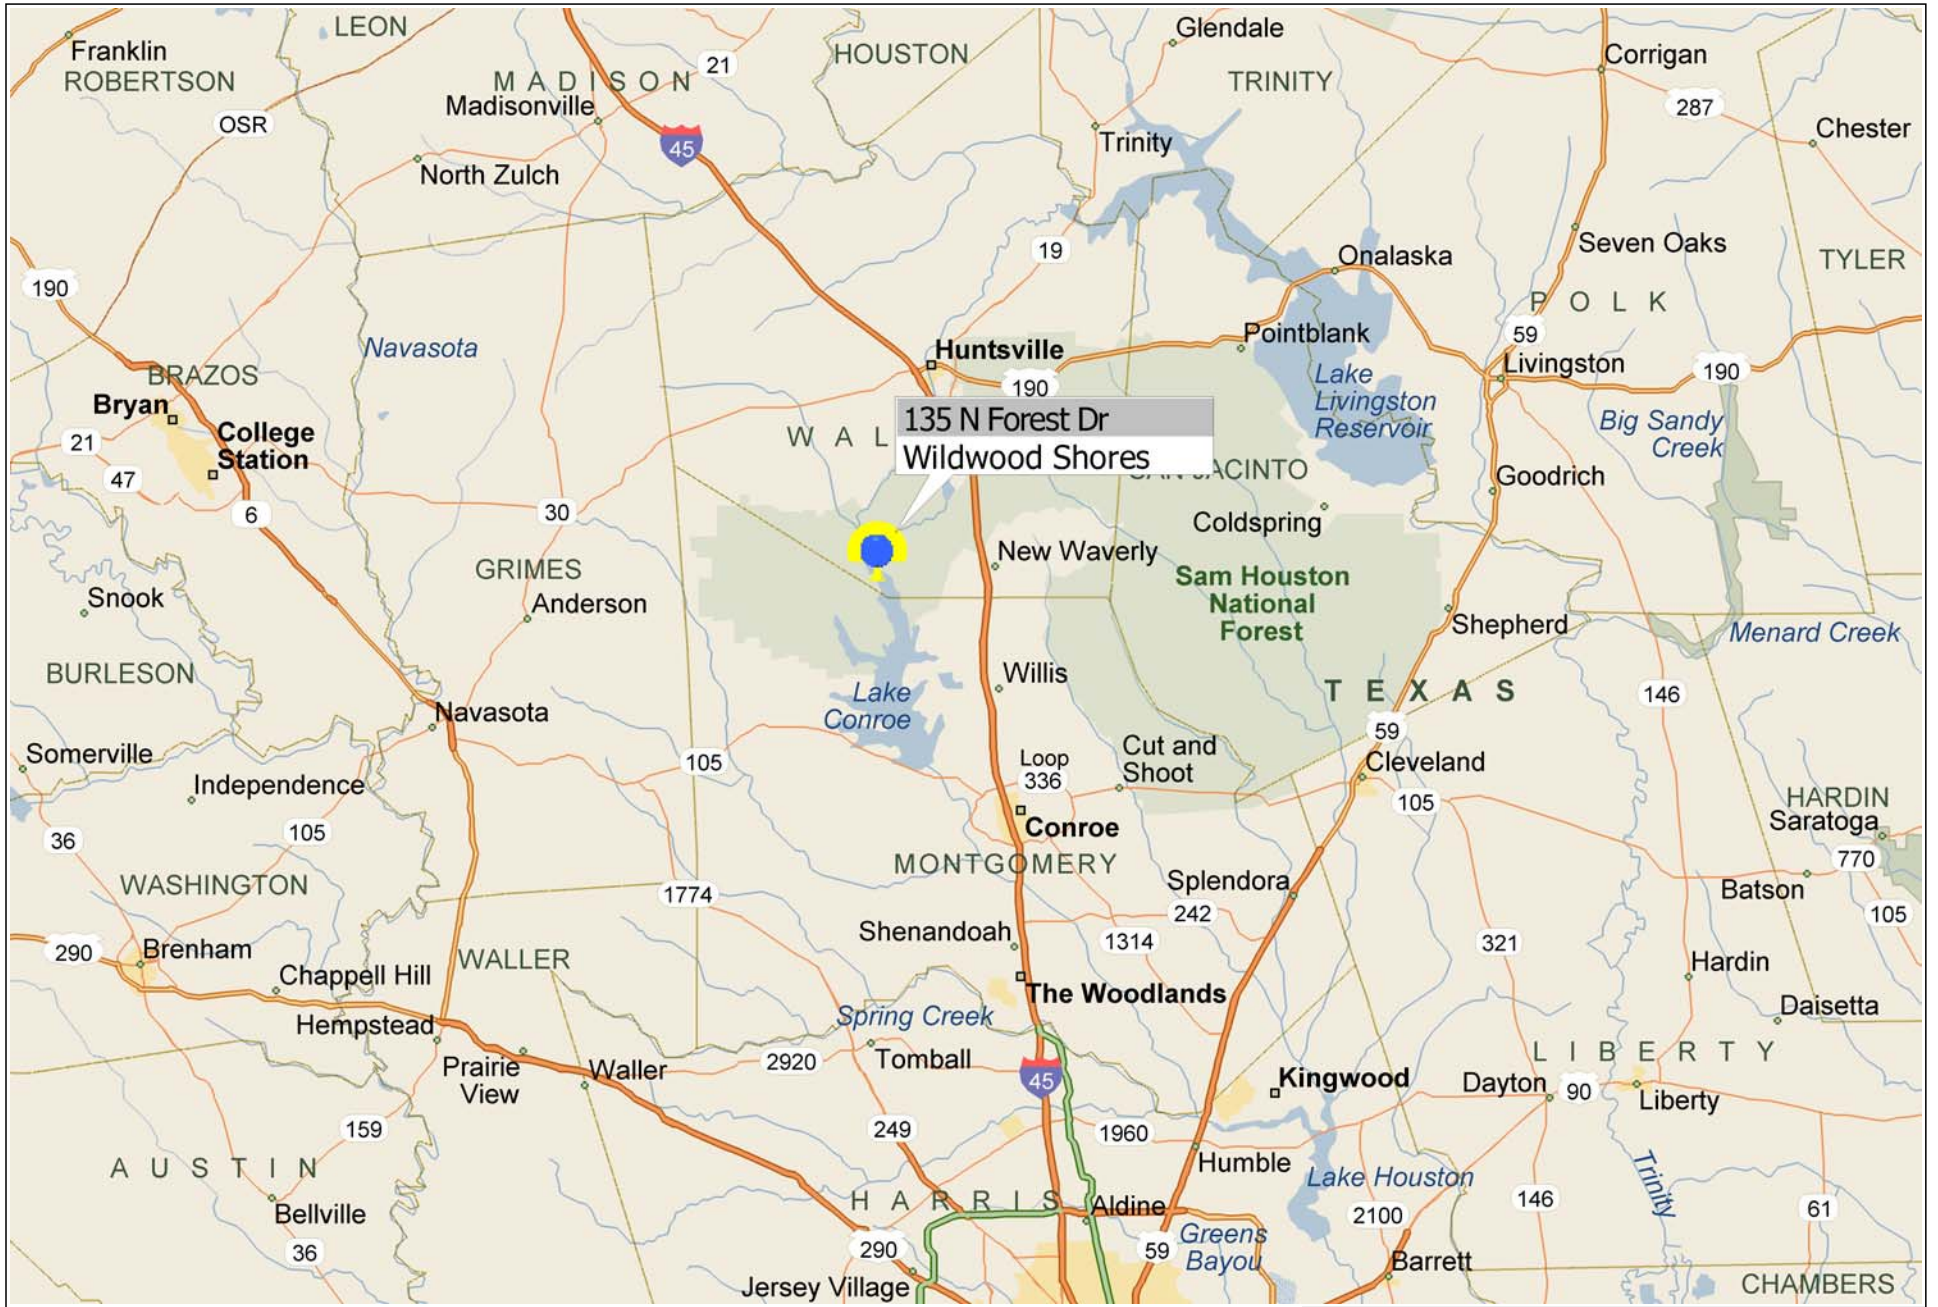

**** ON POND ** 135 N Forest Dr ~ Wildwood Shores**

Copyright © and (P) 1988–2010 Microsoft Corporation and/or its suppliers. All rights reserved. <http://www.microsoft.com/mappoint/>
Certain mapping and direction data © 2010 NAVTEQ. All rights reserved. The Data for areas of Canada includes information taken with permission from Canadian authorities, including: © Her Majesty the Queen in Right of Canada, © Queen's Printer for Ontario. NAVTEQ and NAVTEQ ON BOARD are trademarks of NAVTEQ. © 2010 Tele Atlas North America, Inc. All rights reserved. Tele Atlas and Tele Atlas North America are trademarks of Tele Atlas, Inc. © 2010 by Applied Geographic Systems. All rights reserved.