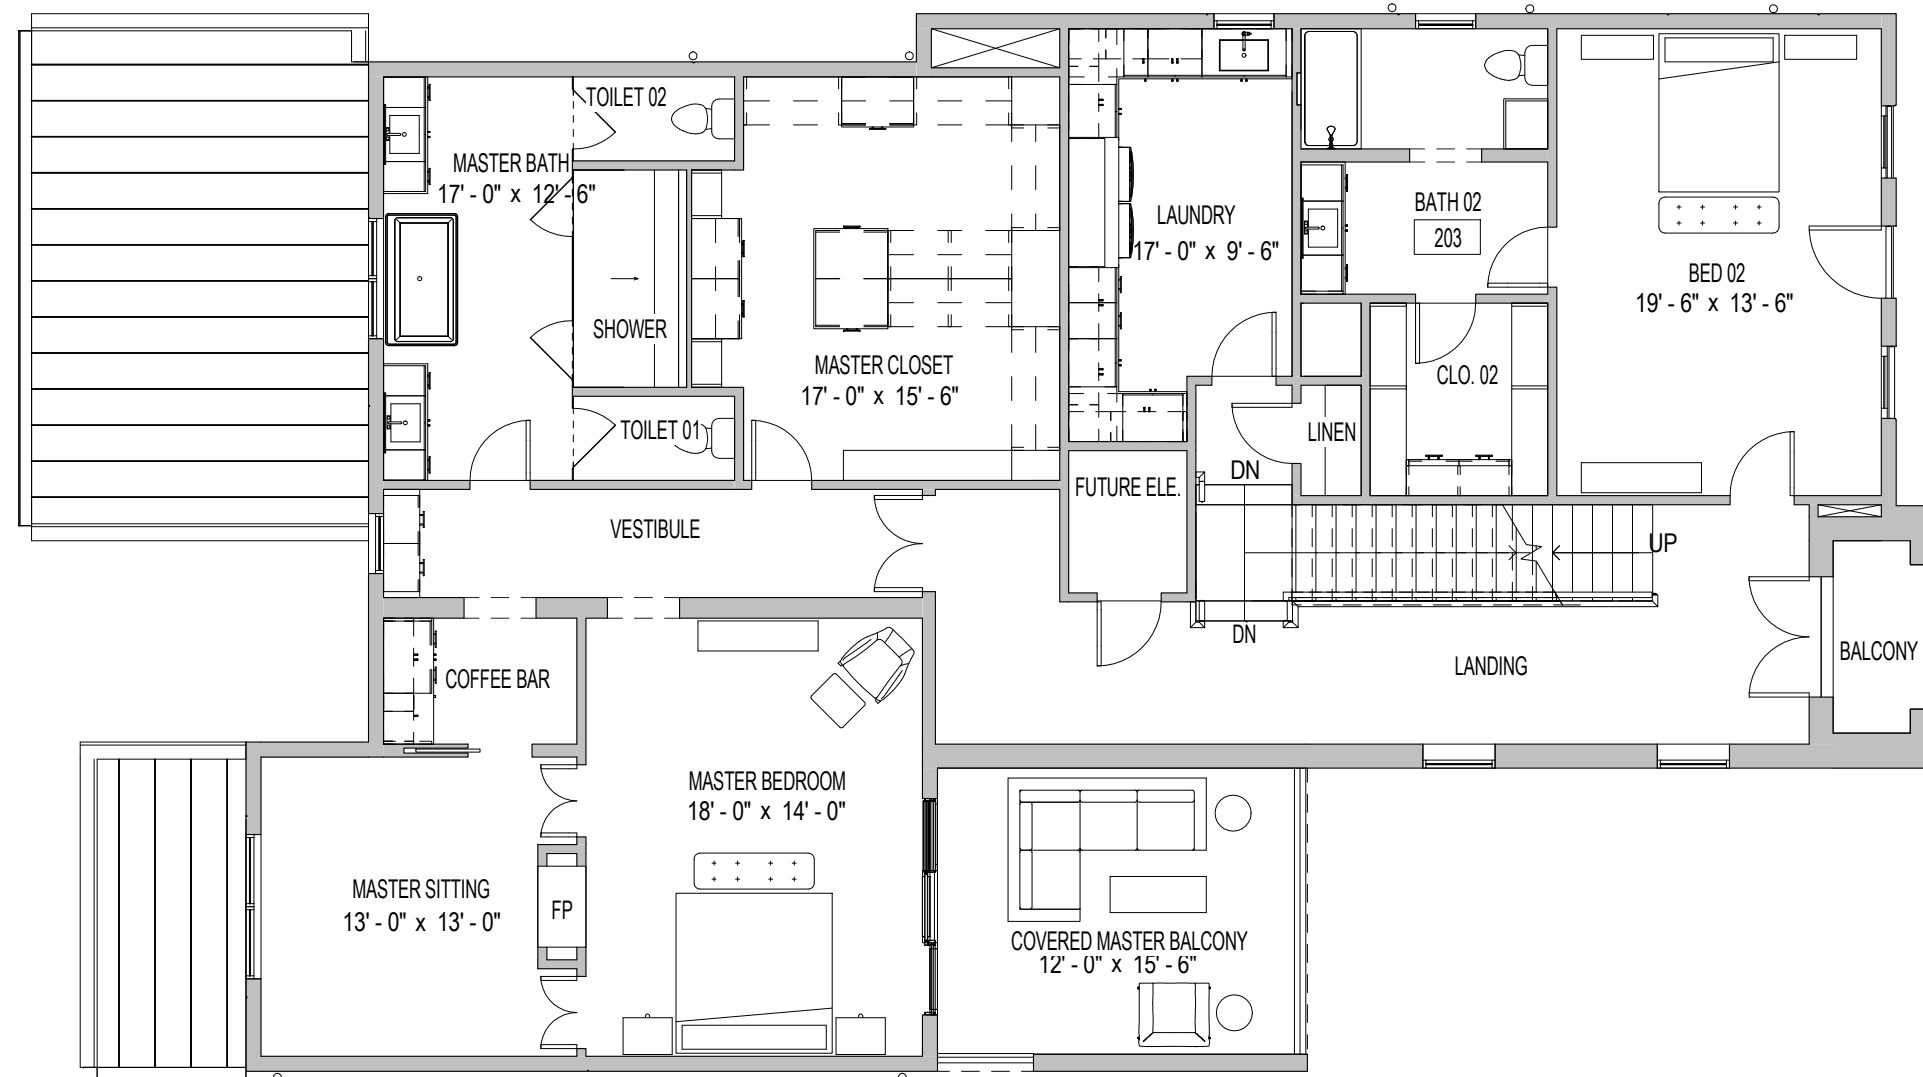

HOME AREA	
NAME	AREA
FIRST FLOOR	2175 SF
SECOND FLOOR	2167 SF
THIRD FLOOR	1332 SF
	5674 SF
GARAGE	473 SF
LOGGIA	194 SF
BALCONY	43 SF
BALCONY	193 SF
ROOF TERRACE	198 SF
	1101 SF
GRAND TOTAL	6775 SF

12/18/2018 9:49:43 AM

A-052
SECOND FLOOR GRAPHIC PLAN

1/8" = 1'-0"