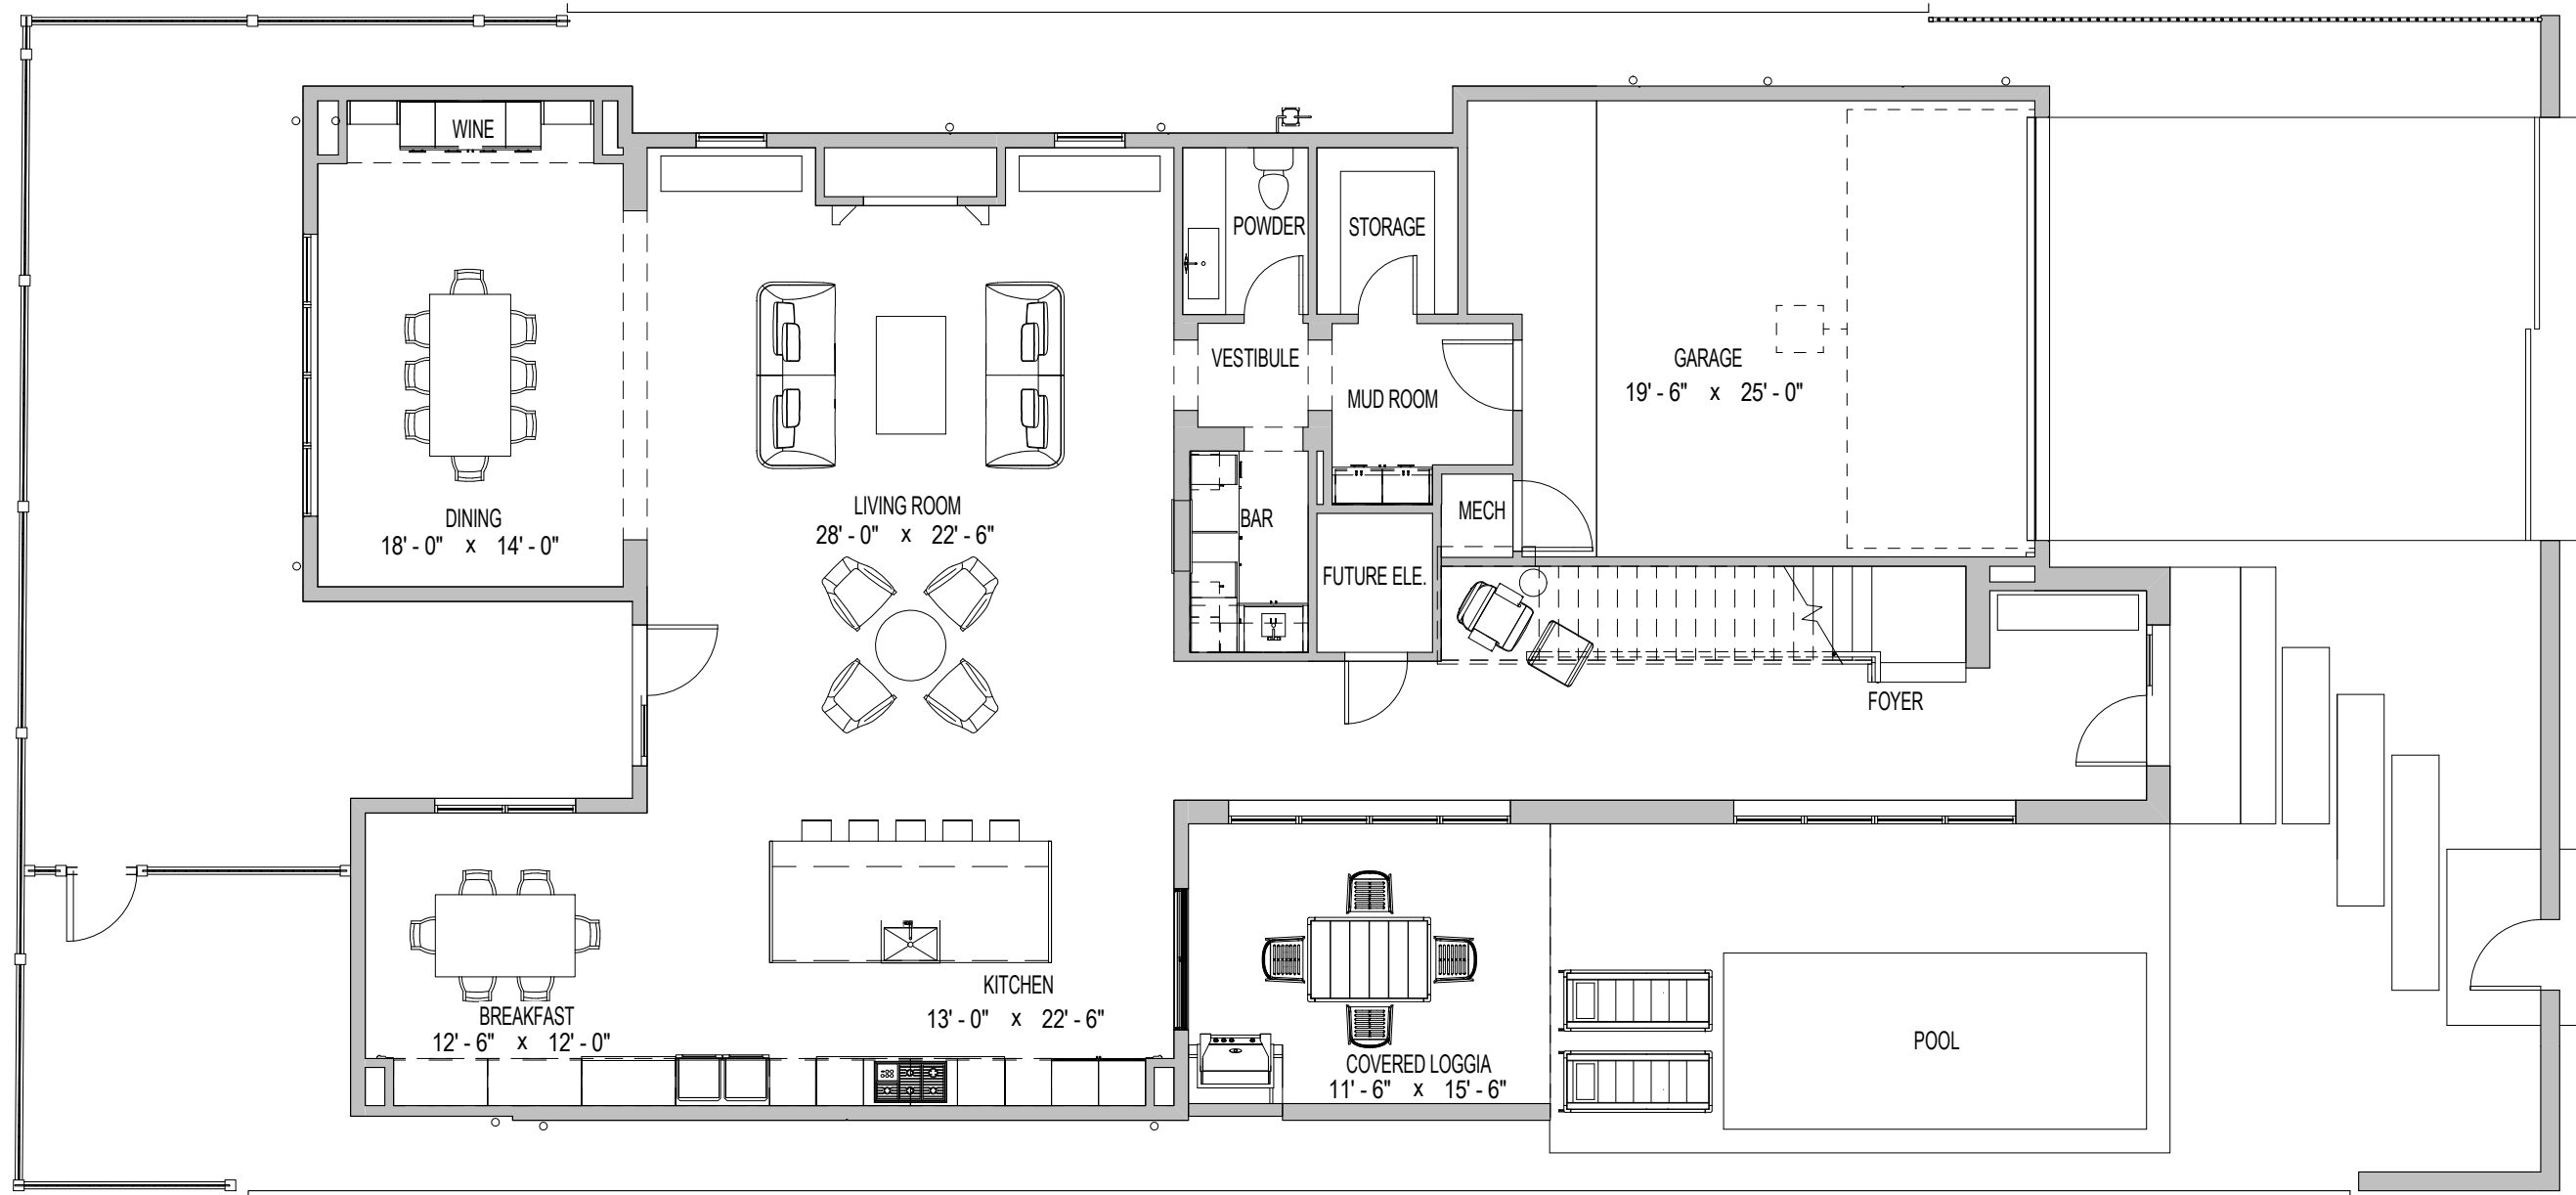

HOME AREA	
NAME	AREA
FIRST FLOOR	2175 SF
SECOND FLOOR	2167 SF
THIRD FLOOR	1332 SF
	5674 SF
GARAGE	473 SF
LOGGIA	194 SF
BALCONY	43 SF
BALCONY	193 SF
ROOF TERRACE	198 SF
	1101 SF
GRAND TOTAL	6775 SF

12/18/2018 9:49:42 AM