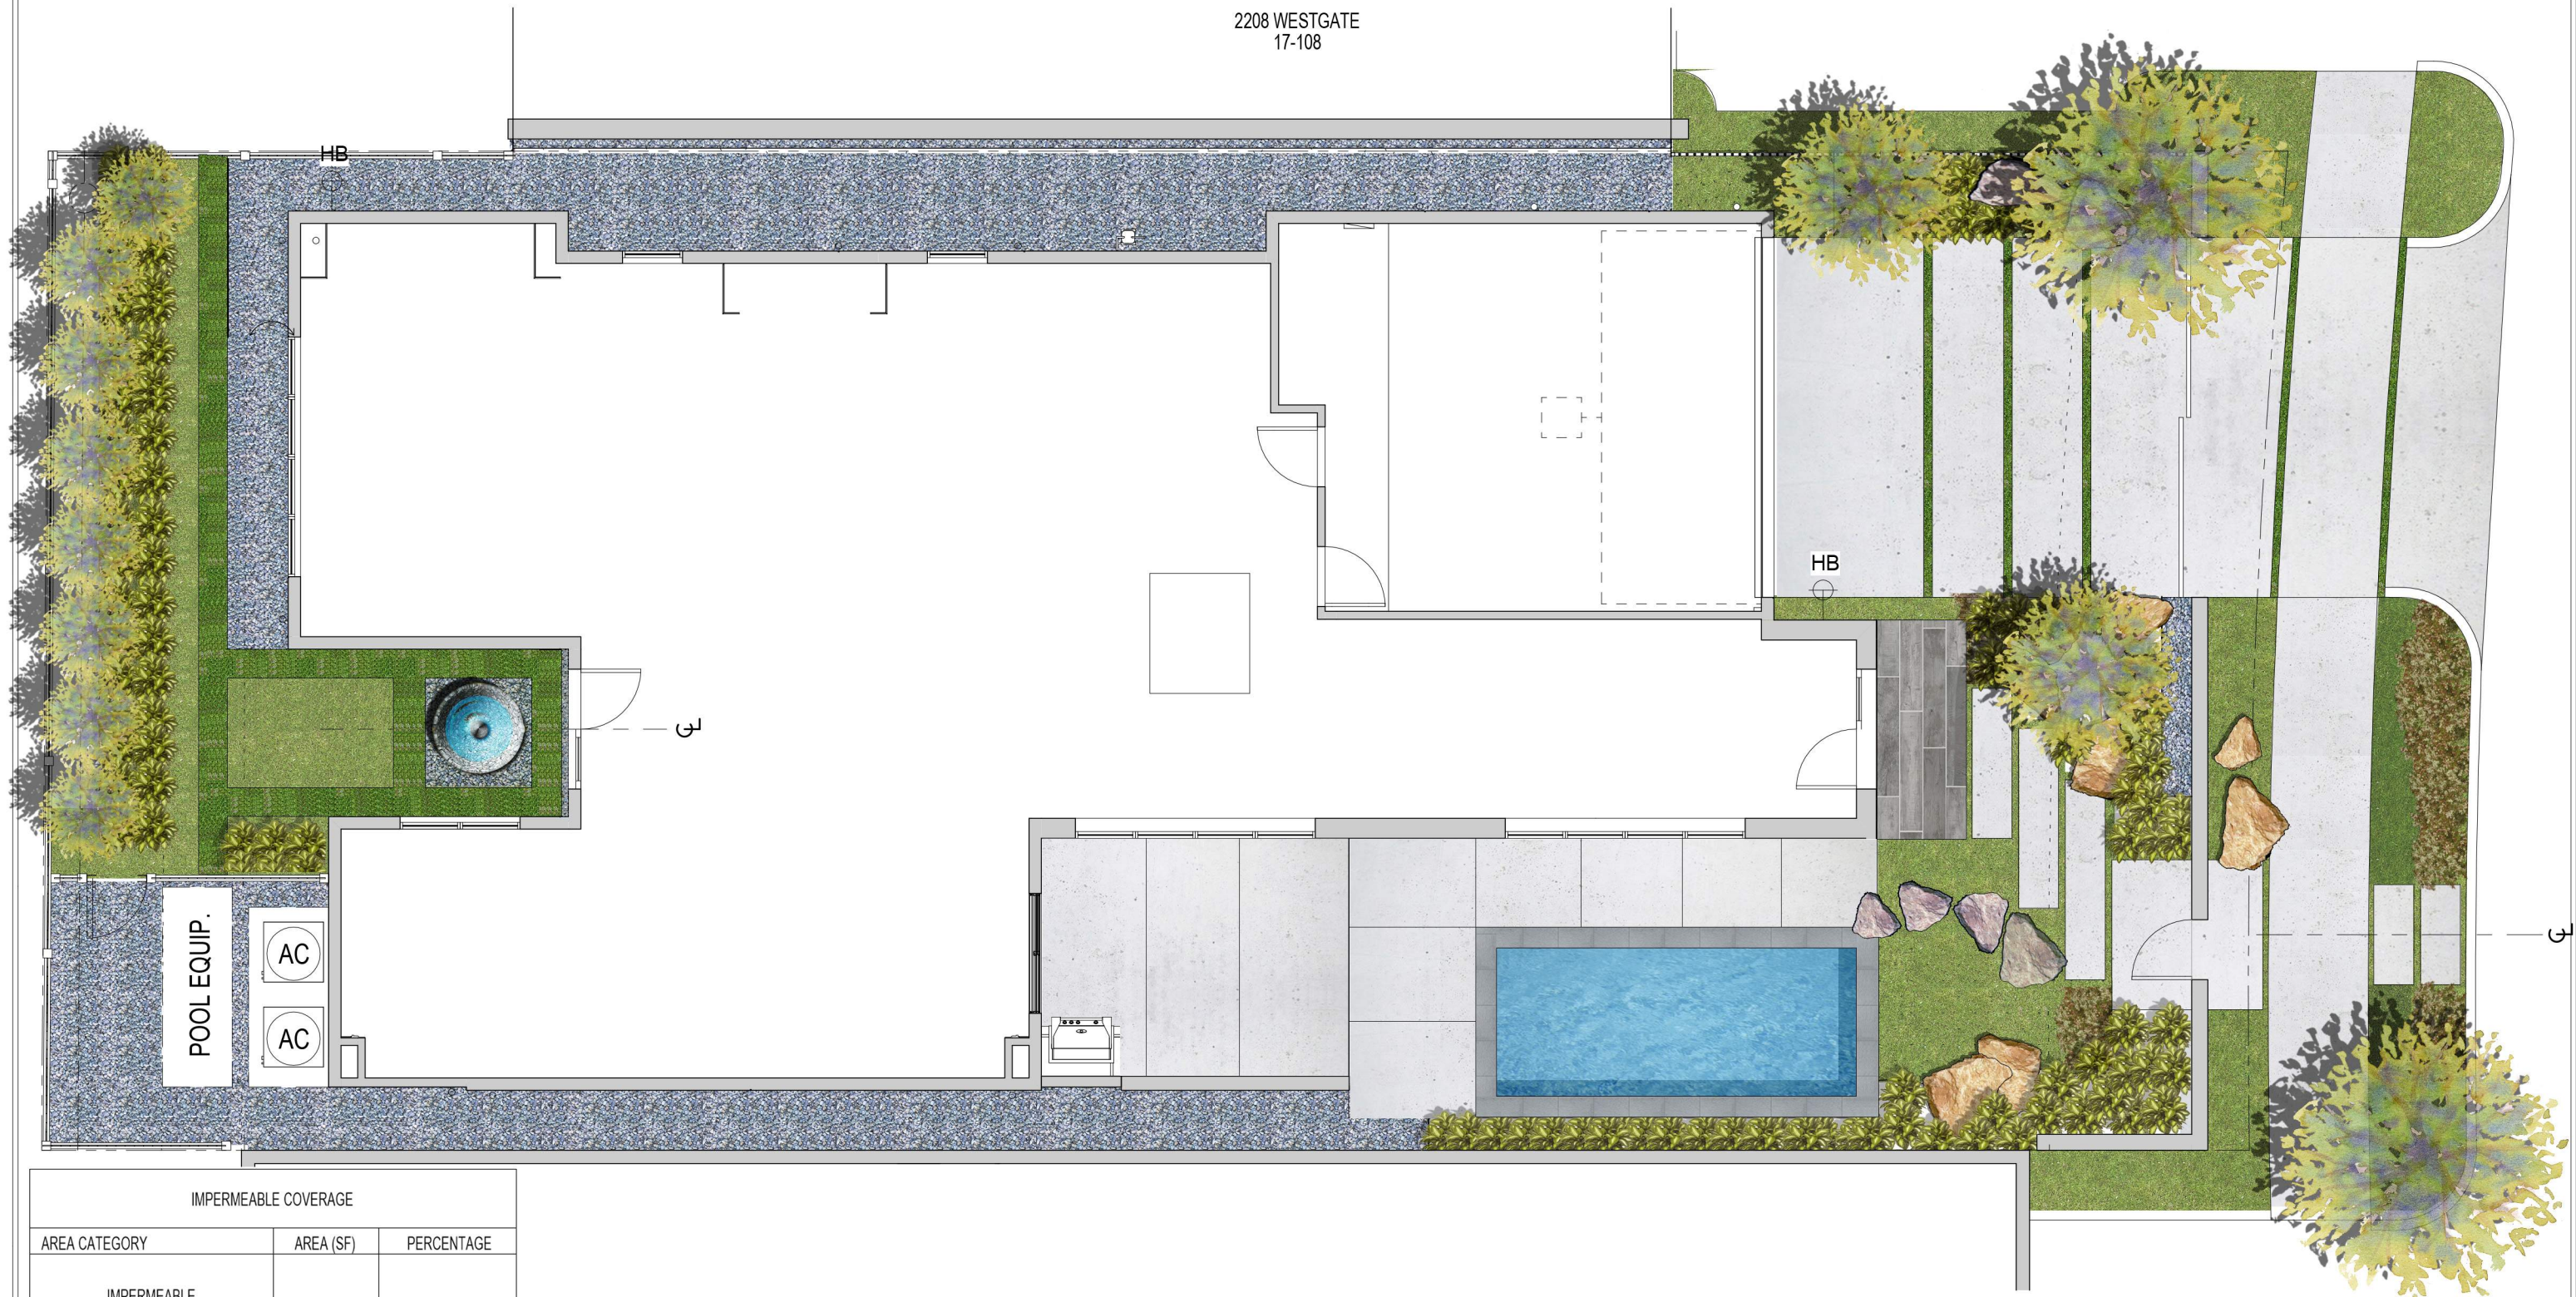

2208 WESTGATE
17-108

IMPERMEABLE COVERAGE		
AREA CATEGORY	AREA (SF)	PERCENTAGE
IMPERMEABLE		
HOME	2,841	
PAVEMENT DRIVEWAY	445	
SIDEWALKS/ PATIO	390	
POOL (FUTURE, NIC)	135	
TOTAL IMPERMEABLE	3,811	69%
PERMEABLE		
OPEN LOT	1,730	31%
TOTAL LOT	5,541	100%

L-001
LANDSCAPE PLAN
1/8" = 1'-0"

1/11/2019 10:49:46 AM