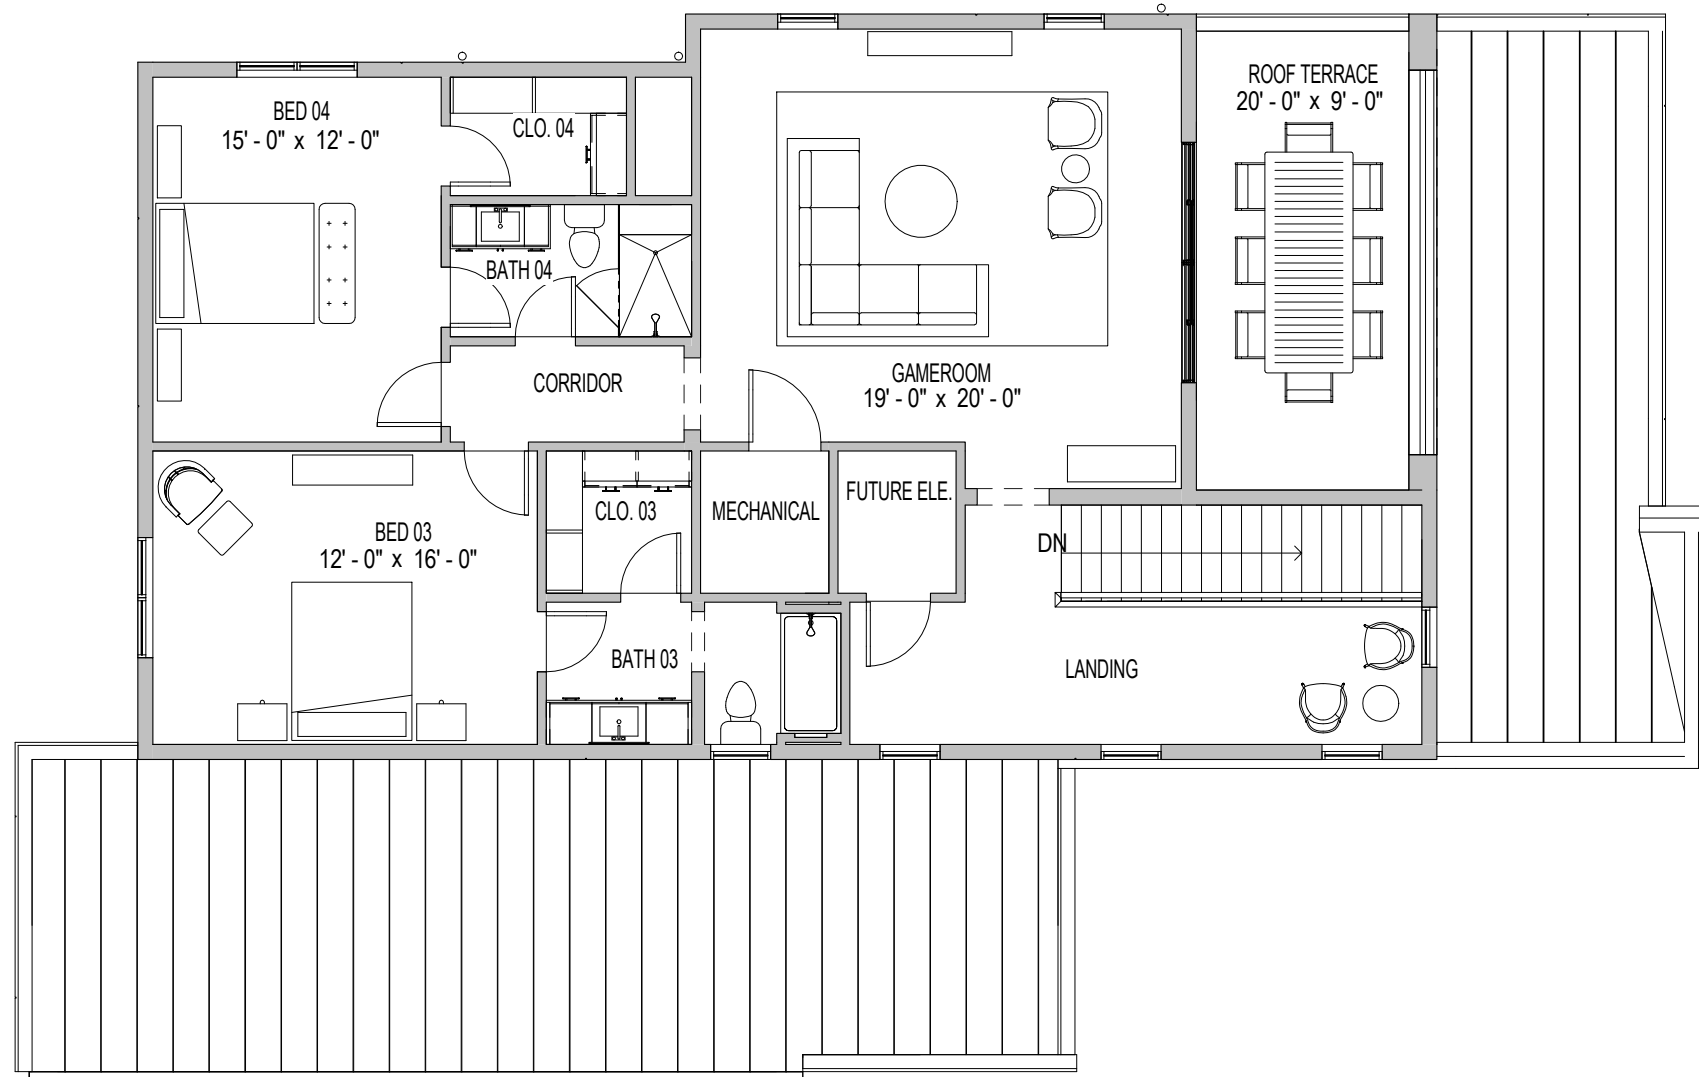

HOME AREA	
NAME	AREA
FIRST FLOOR	2175 SF
SECOND FLOOR	2167 SF
THIRD FLOOR	1332 SF
	5674 SF
GARAGE	473 SF
LOGGIA	194 SF
BALCONY	43 SF
BALCONY	193 SF
ROOF TERRACE	198 SF
	1101 SF
GRAND TOTAL	6775 SF

12/18/2018 9:49:44 AM

A-053
THIRD FLOOR GRAPHIC PLAN
1/8" = 1'-0"