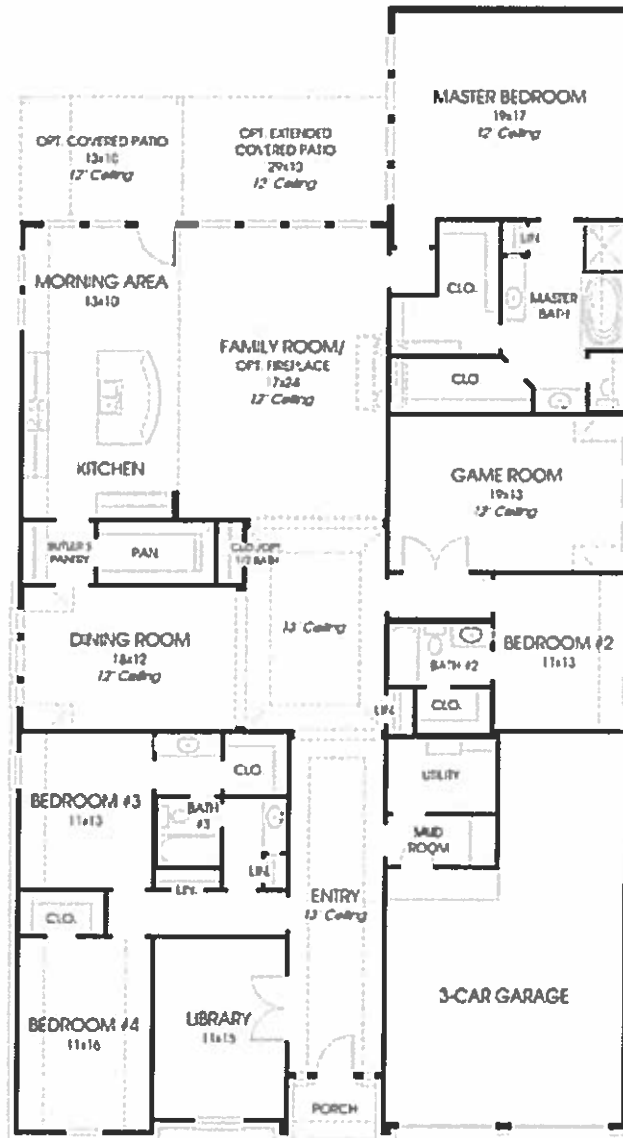

DESIGNS

Design 3381W

*This home contains approximately 3,891 square feet.**

*This Page is for Estimate and Only
© Perry Homes, LLC 2016
01-16-2016
rev 03.1

PERRY HOMES