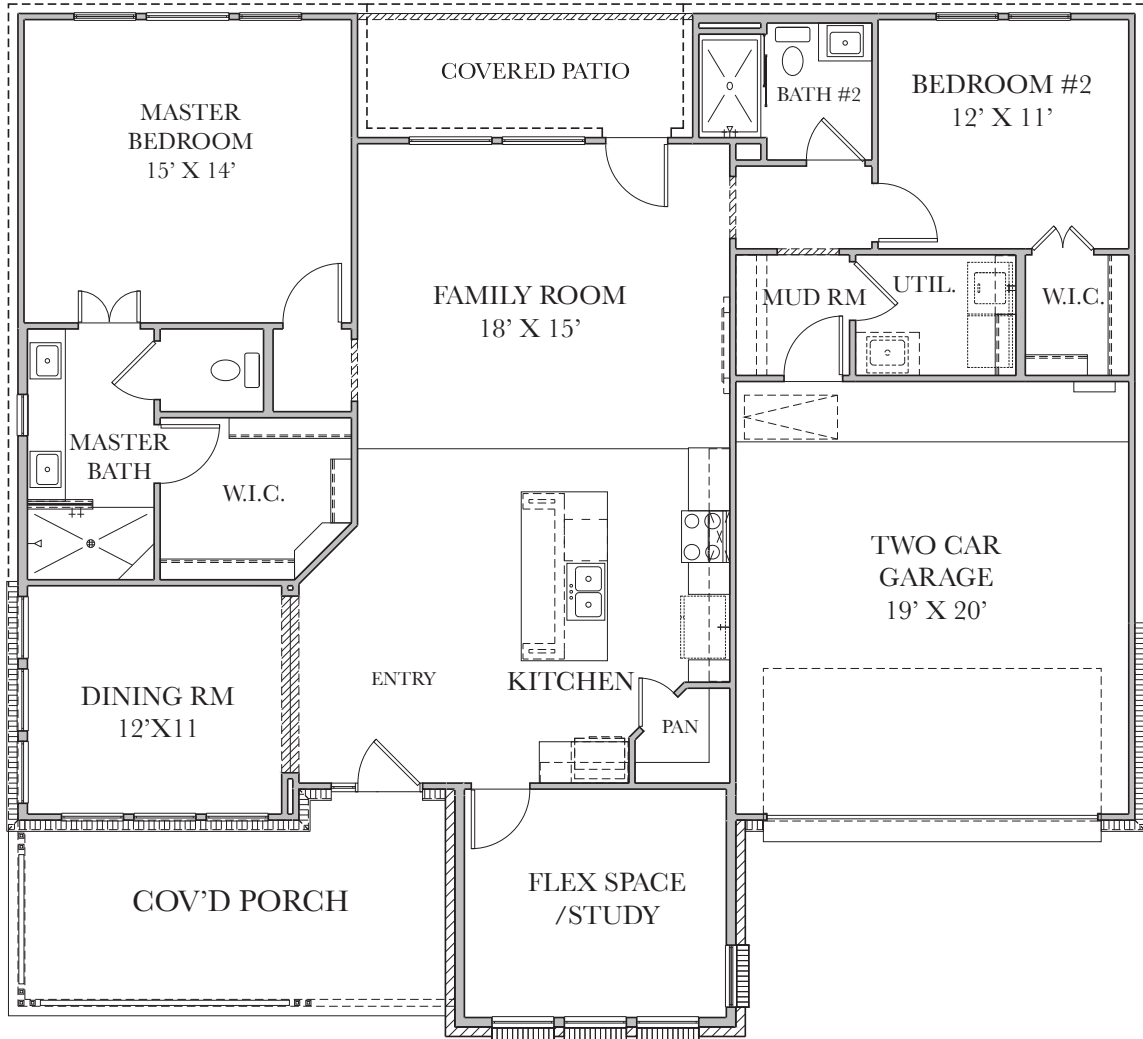

PLAN 1503

FIRST FLOOR

V.1

Bonterra55.com

PLAN 1503

OPT. PATIO #1 (5' EXTENSION)

OPT. PATIO #2 (10' EXTENSION)

OPT. MASTER BDRM. (5' EXTENSION)

OPT. BEDROOM #2
(5' EXTENSION)

OPT. 12' SLIDING DOORS

OPT. BATH #2 TUB

OPTIONS