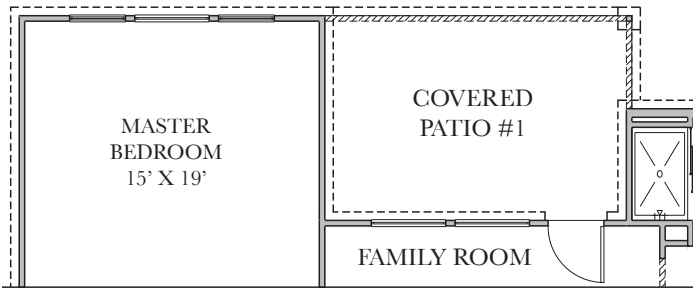

PLAN 1503

FIRST FLOOR

V.1

Bonterra55.com

PLAN 1503

OPT. PATIO #1 (5' EXTENSION)

OPT. PATIO #2 (10' EXTENSION)

OPT. MASTER BDRM. (5' EXTENSION)

OPT. BEDROOM #2
(5' EXTENSION)

OPT. 12' SLIDING DOORS

OPT. BATH #2 TUB

OPTIONS